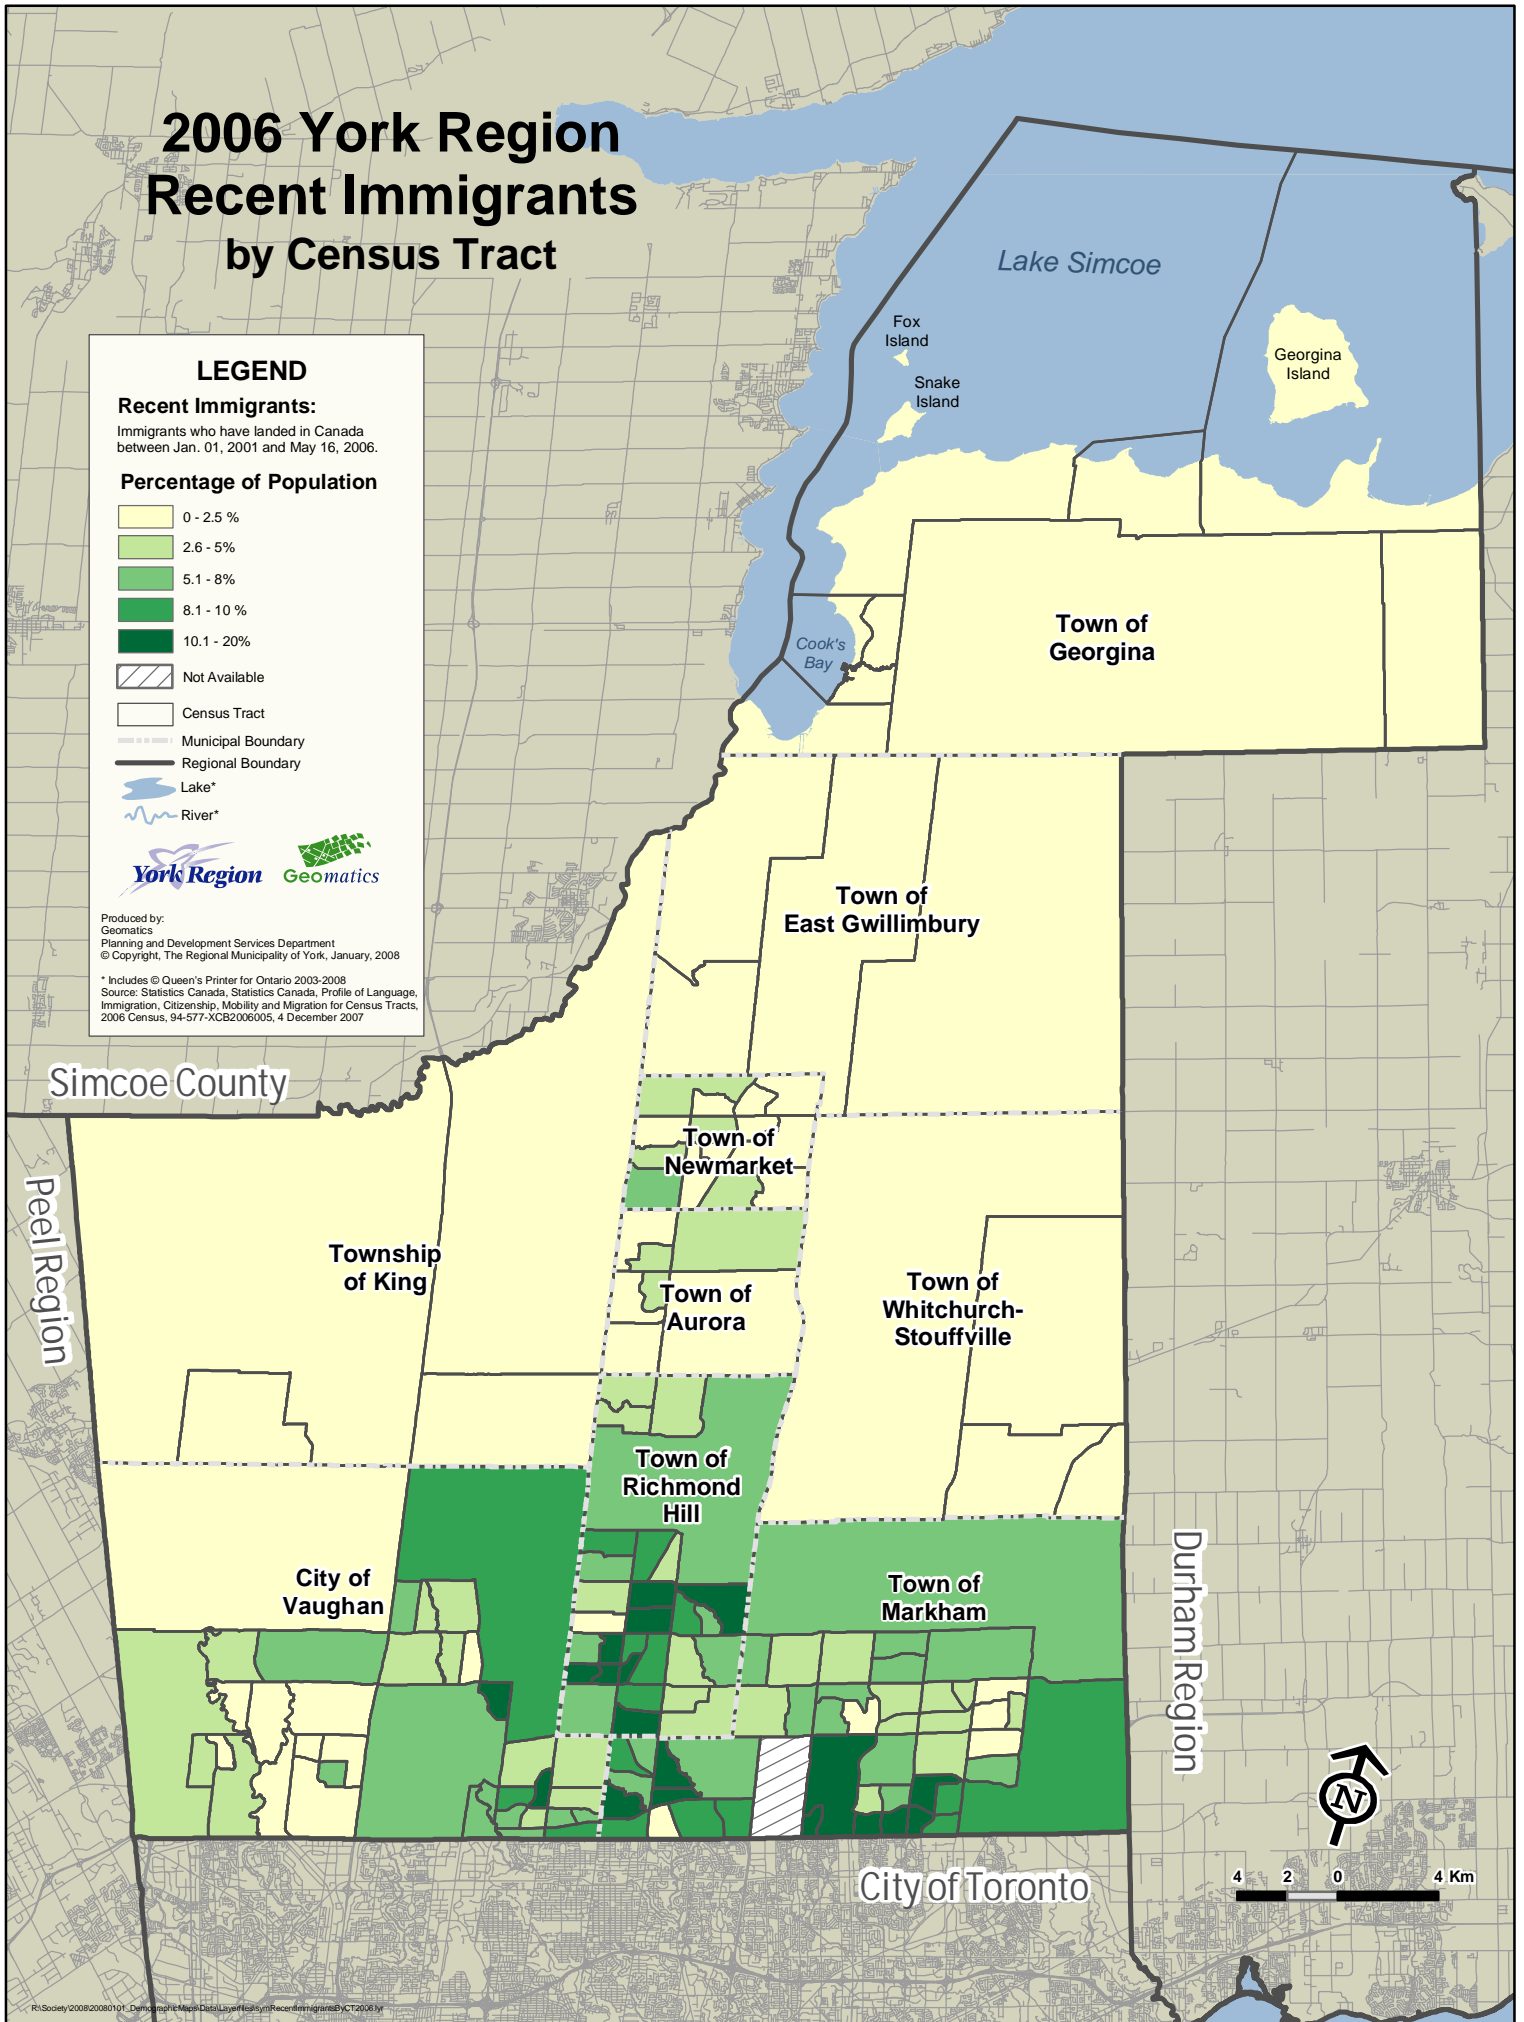

2006 York Region Recent Immigrants by Census Tract

LEGEND

Recent Immigrants:

Immigrants who have landed in Canada between Jan. 01, 2001 and May 16, 2006.

Percentage of Population

- 0 - 2.5 %
- 2.6 - 5%
- 5.1 - 8%
- 8.1 - 10 %
- 10.1 - 20%

Not Available

Census Tract

Municipal Boundary

Regional Boundary

Lake*

River*

Produced by:
Geomatics
Planning and Development Services Department
© Copyright, The Regional Municipality of York, January, 2008

Durham Region

Peel Region

4 2 0 4 Km