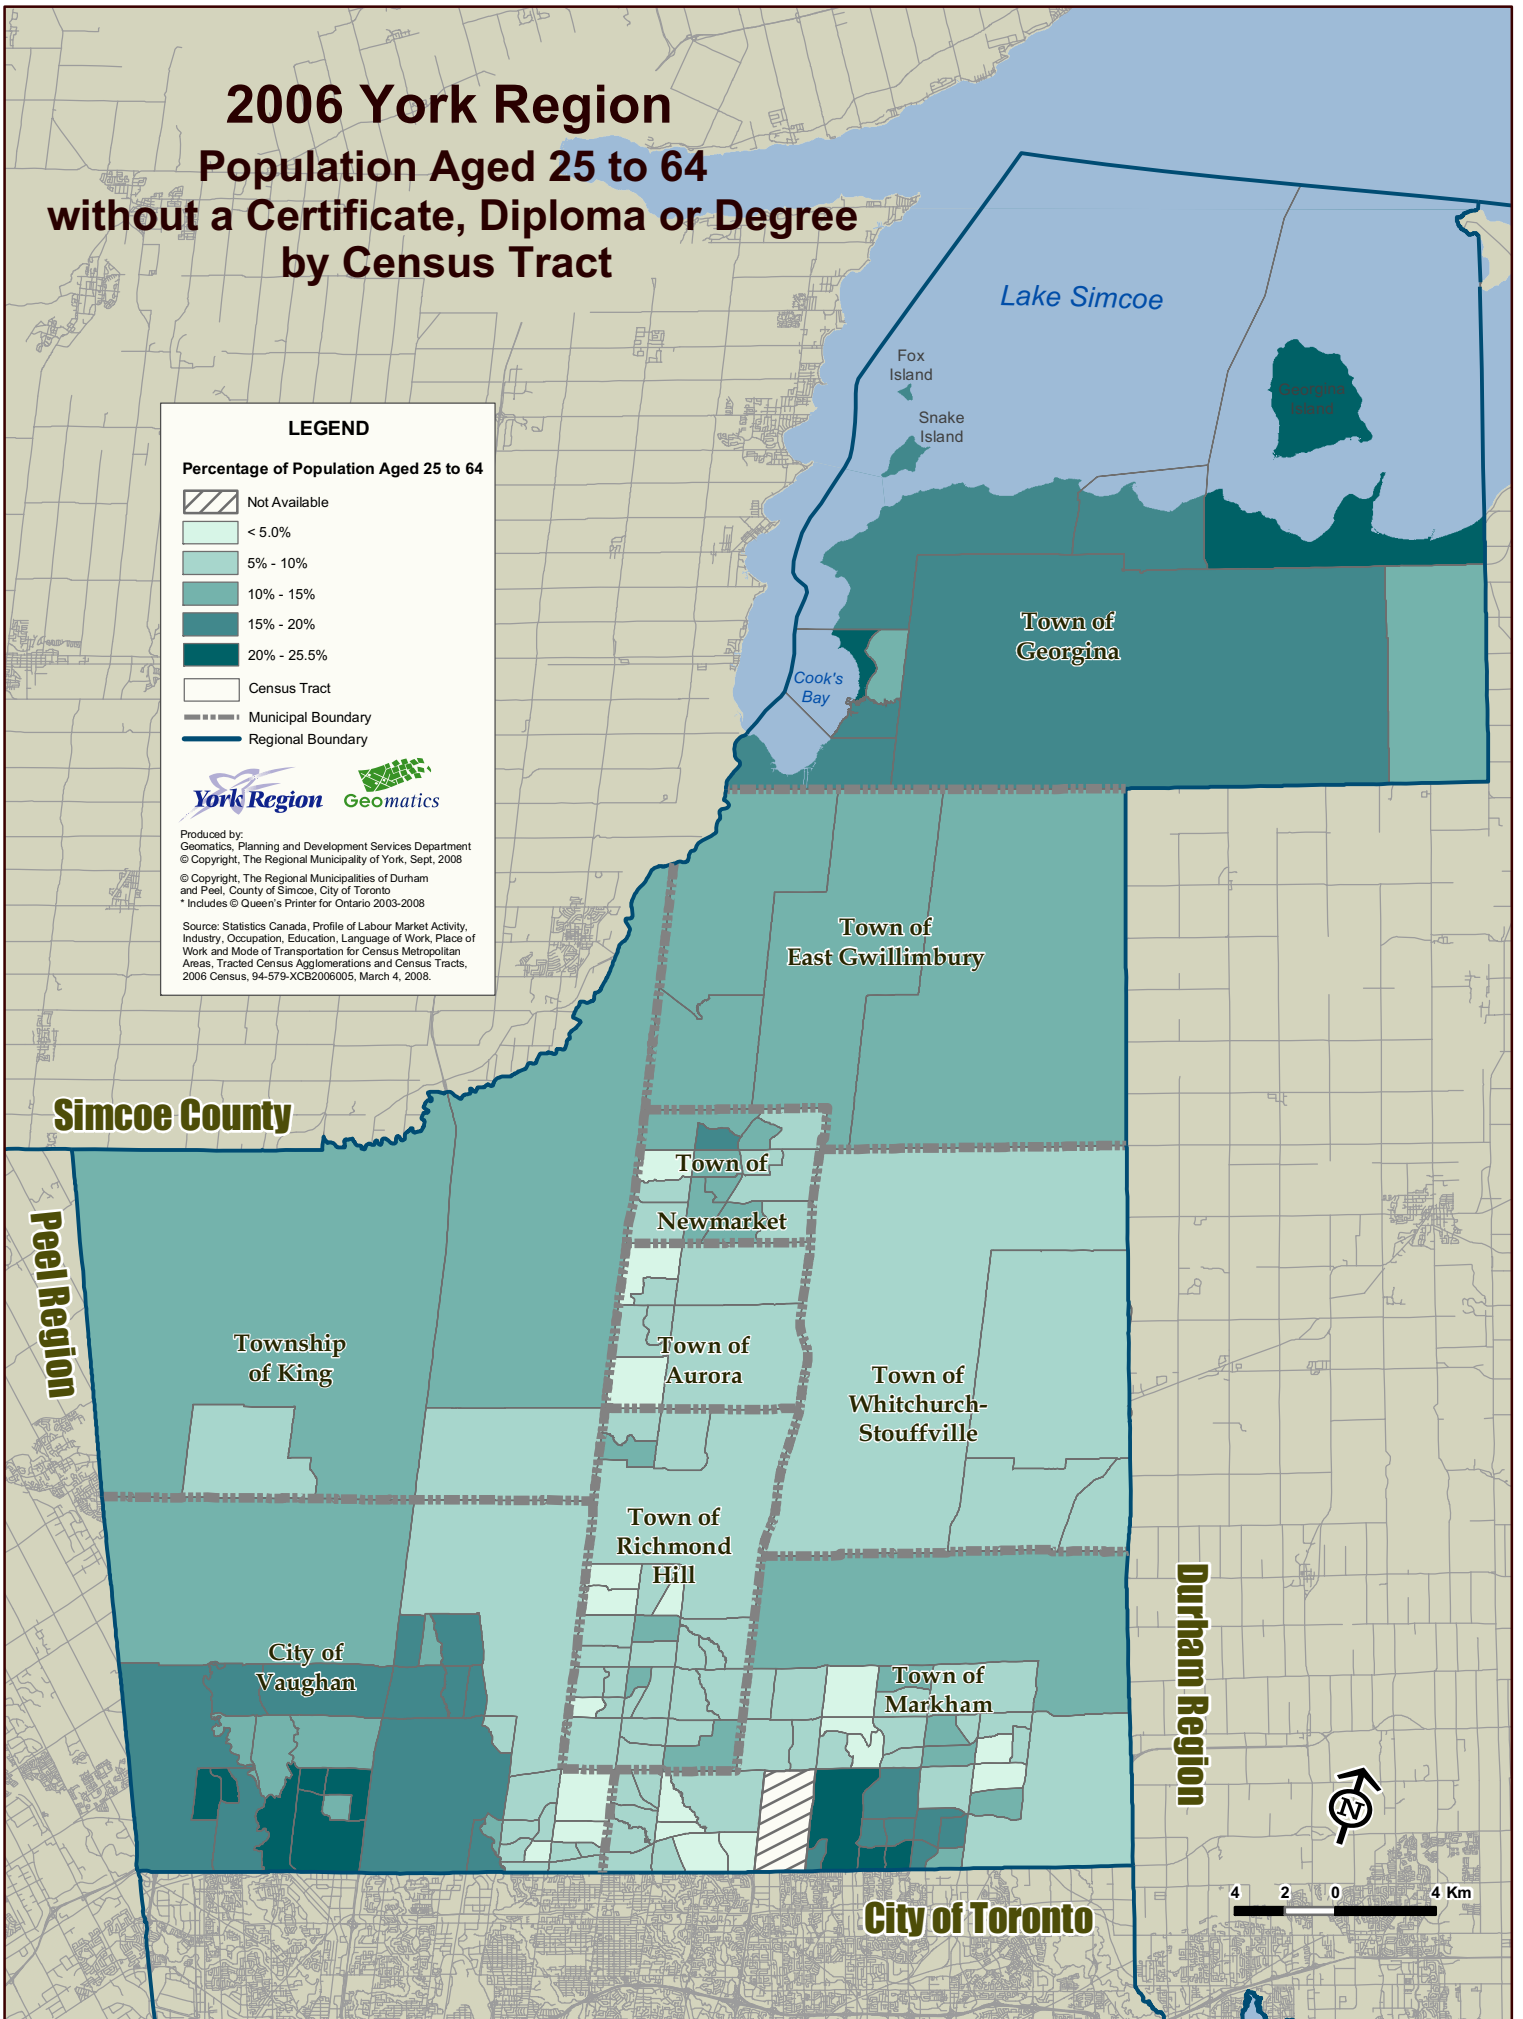

2006 York Region Population Aged 25 to 64 without a Certificate, Diploma or Degree by Census Tract

LEGEND

Percentage of Population Aged 25 to 64

-  Not Available
-  < 5.0%
-  5% - 10%
-  10% - 15%
-  15% - 20%
-  20% - 25.5%

 Census Tract

 Municipal Boundary

 Regional Boundary

Produced by:
Geomatics, Planning and Development Services Department
© Copyright, The Regional Municipality of York, Sept, 2008

© Copyright, The Regional Municipalities of Durham and Peel, County of Simcoe, City of Toronto
* Includes © Queen's Printer for Ontario 2003-2008

Source: Statistics Canada, Profile of Labour Market Activity, Industry, Occupation, Education, Language of Work, Place of Work and Mode of Transportation for Census Metropolitan Areas, Tracted Census Agglomerations and Census Tracts, 2006 Census, 94-579-XCB2006005, March 4, 2008.

4 2 0 4 Km