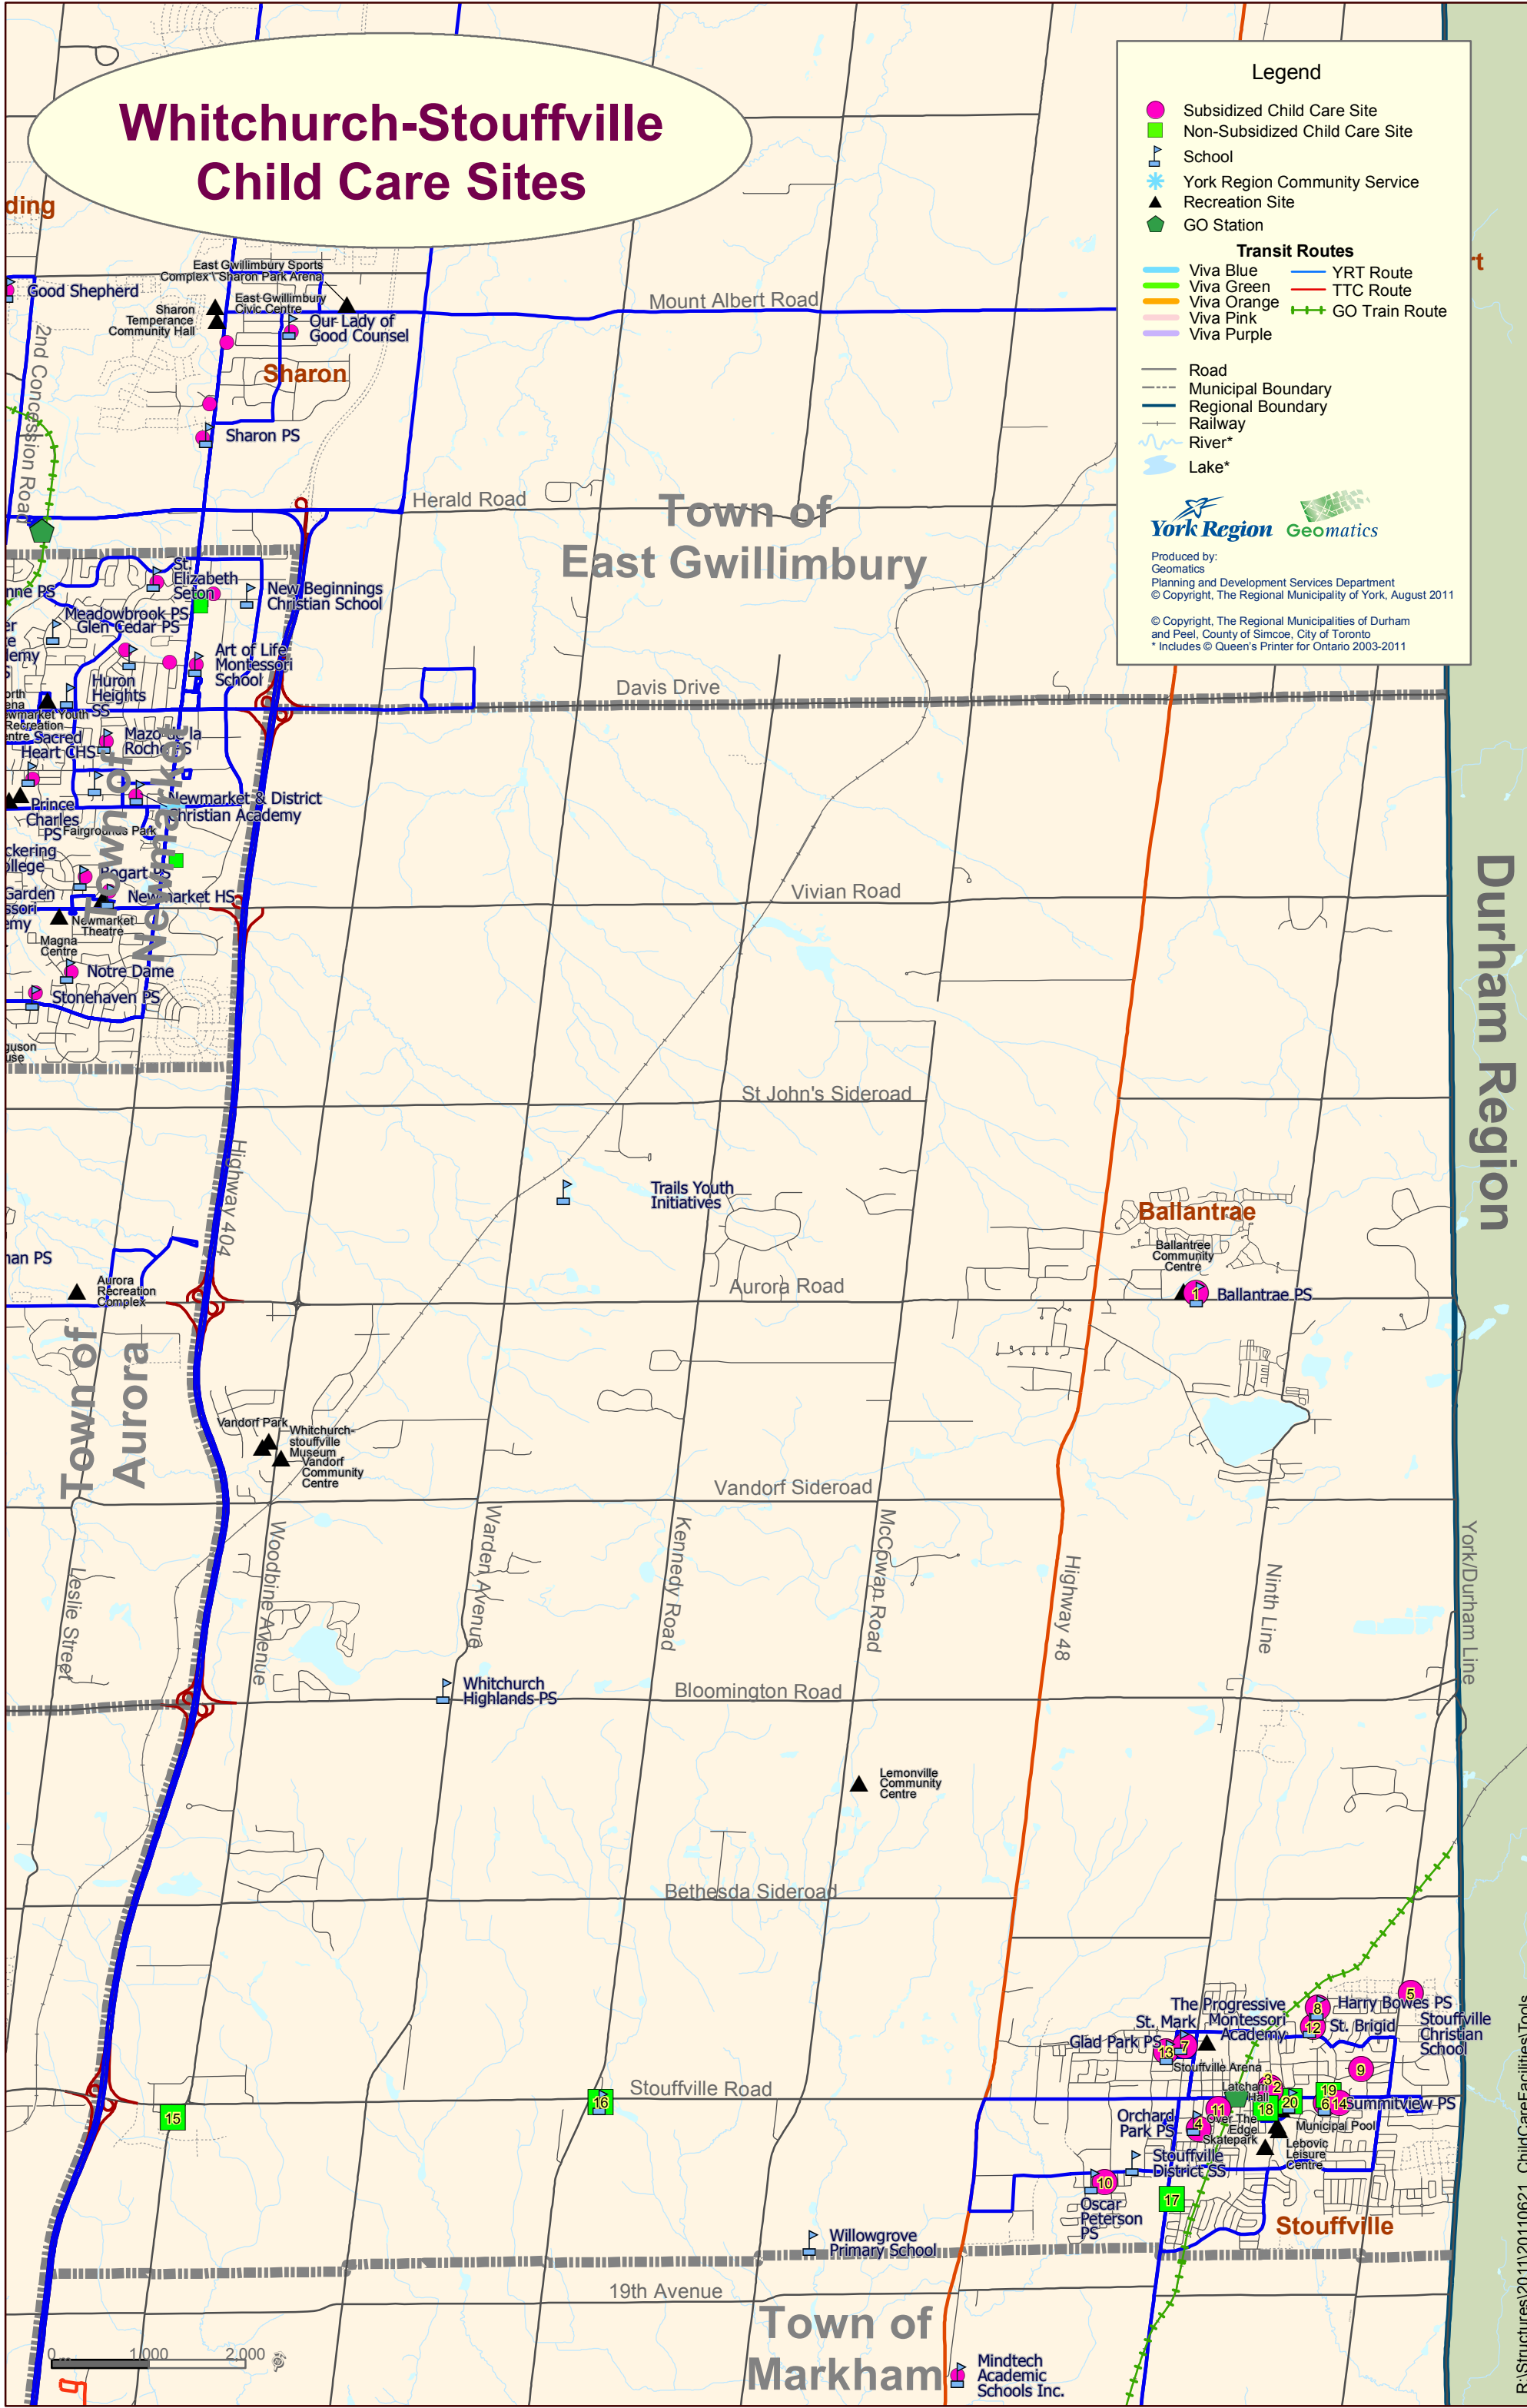

Whitchurch-Stouffville Child Care Sites

Legend

- Subsidized Child Care Site
- Non-Subsidized Child Care Site
- School
- York Region Community Service
- Recreation Site
- GO Station

Transit Routes

- Viva Blue
- Viva Green
- Viva Orange
- Viva Pink
- Viva Purple
- YRT Route
- TTC Route
- GO Train Route

Road
 Municipal Boundary
 Regional Boundary
 Railway
 River*
 Lake*

York Region Geomatics
 Produced by:
 Geomatics
 Planning and Development Services Department
 © Copyright, The Regional Municipality of York, August 2011
 © Copyright, The Regional Municipalities of Durham and Peel, County of Simcoe, City of Toronto
 * Includes © Queen's Printer for Ontario 2003-2011