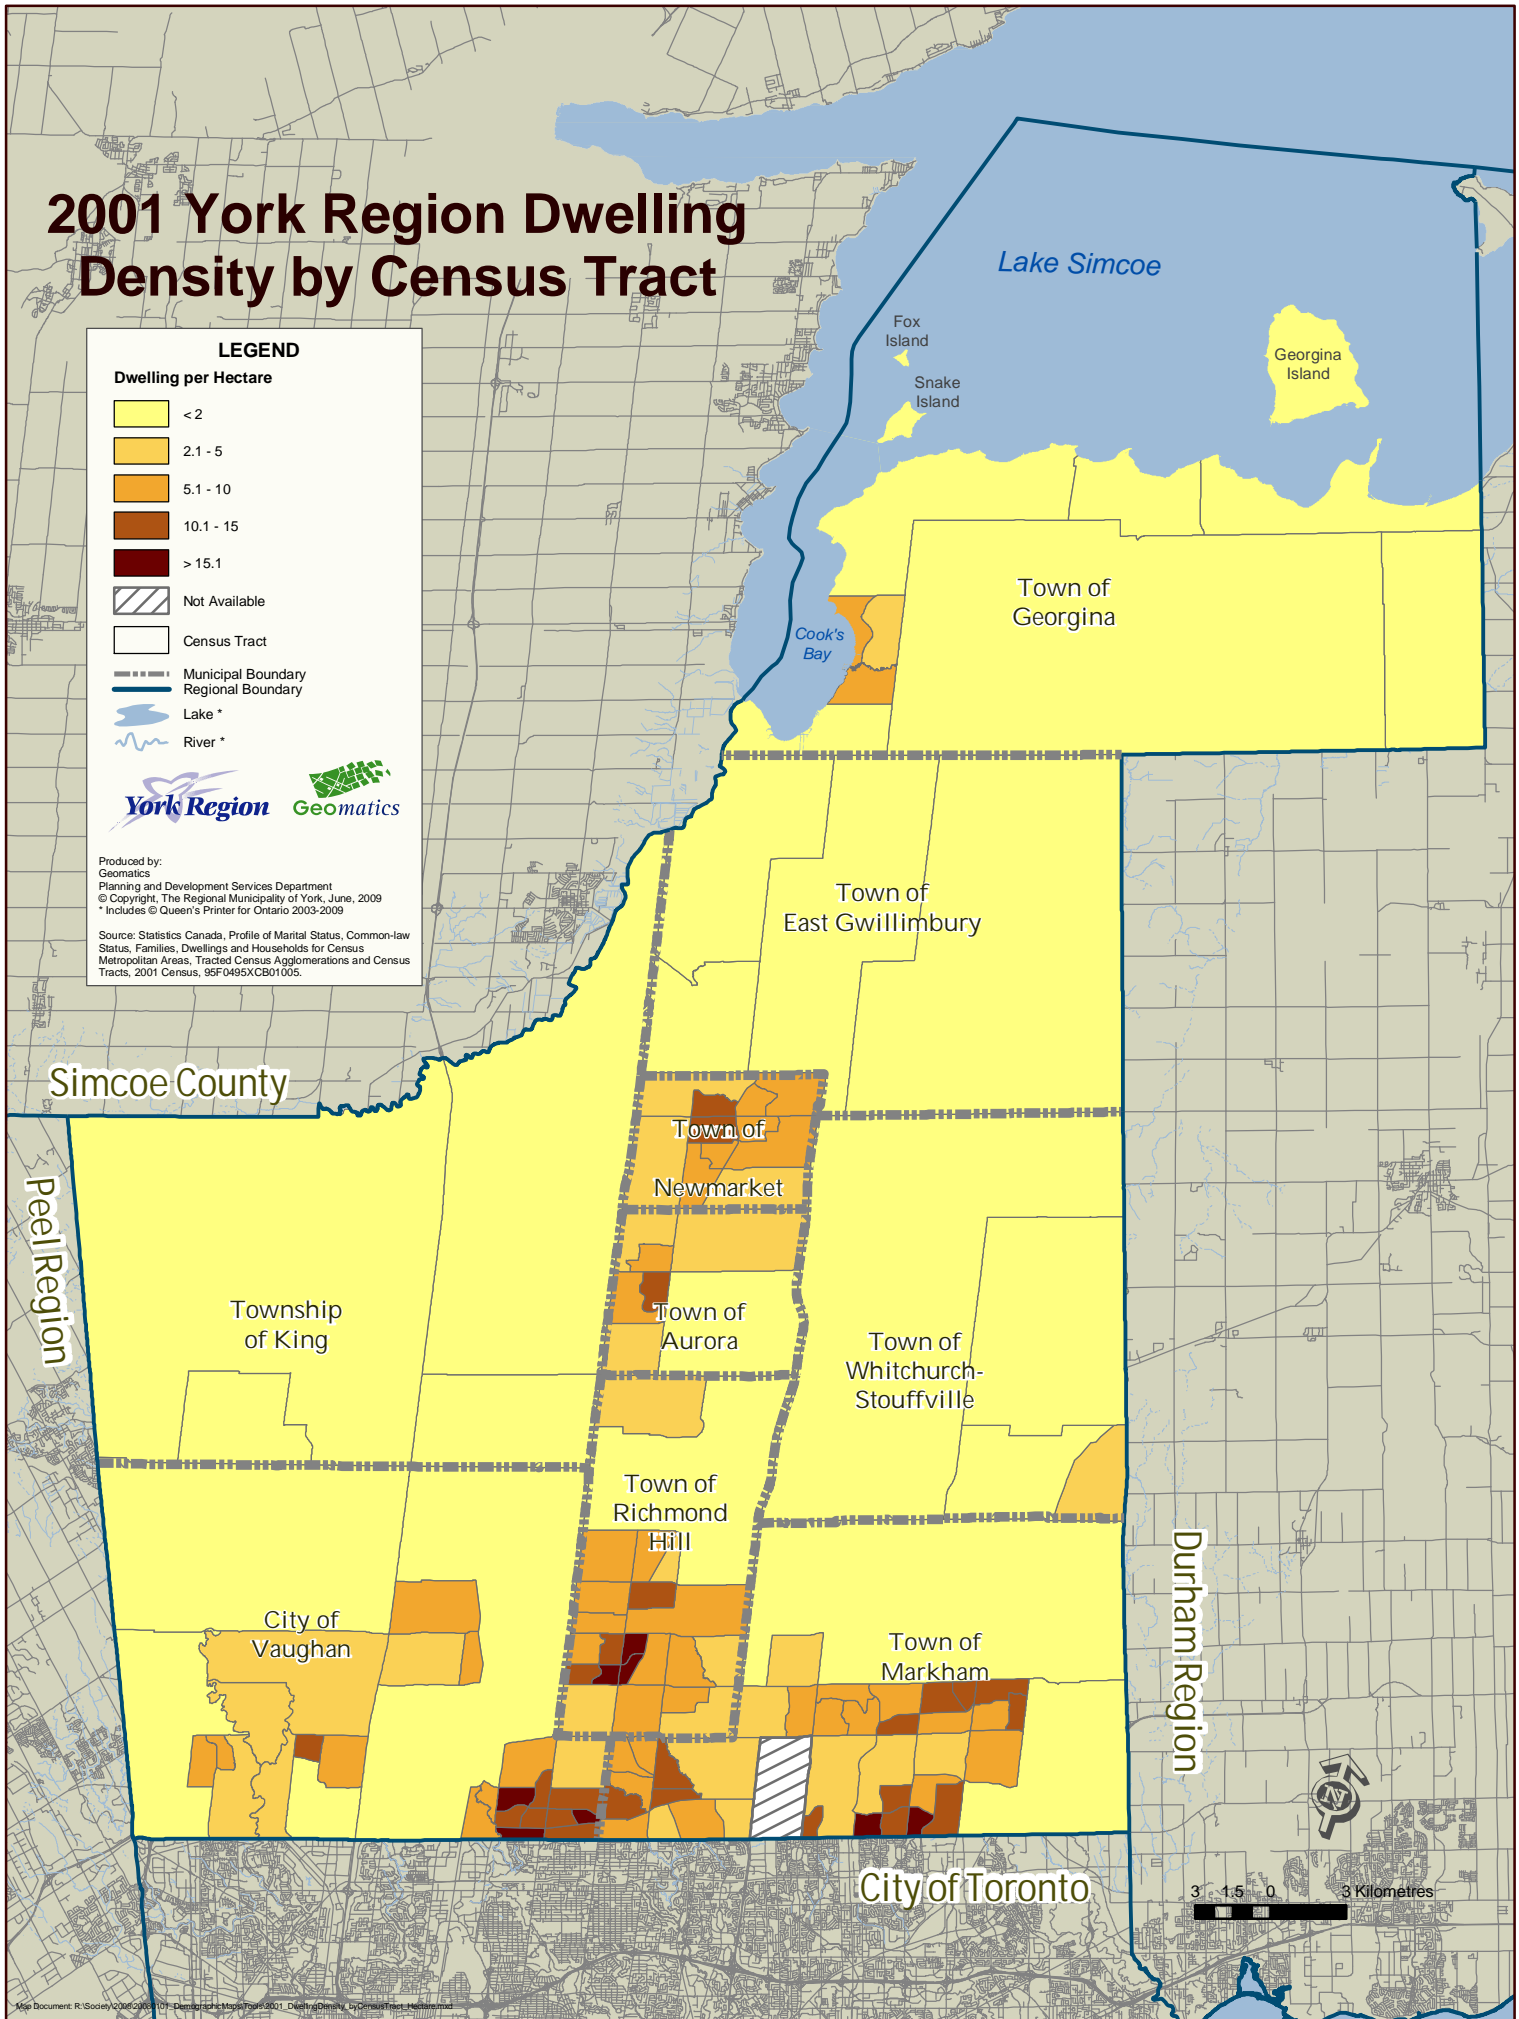

2001 York Region Dwelling Density by Census Tract

LEGEND

Dwelling per Hectare

Not Available (hatched pattern)

Census Tract (thin black line)

Municipal Boundary (dashed grey line)

Regional Boundary (thick blue line)

Lake * (blue area)

River * (blue line)

Durham Region

Peel Region

Simcoe County

City of Toronto