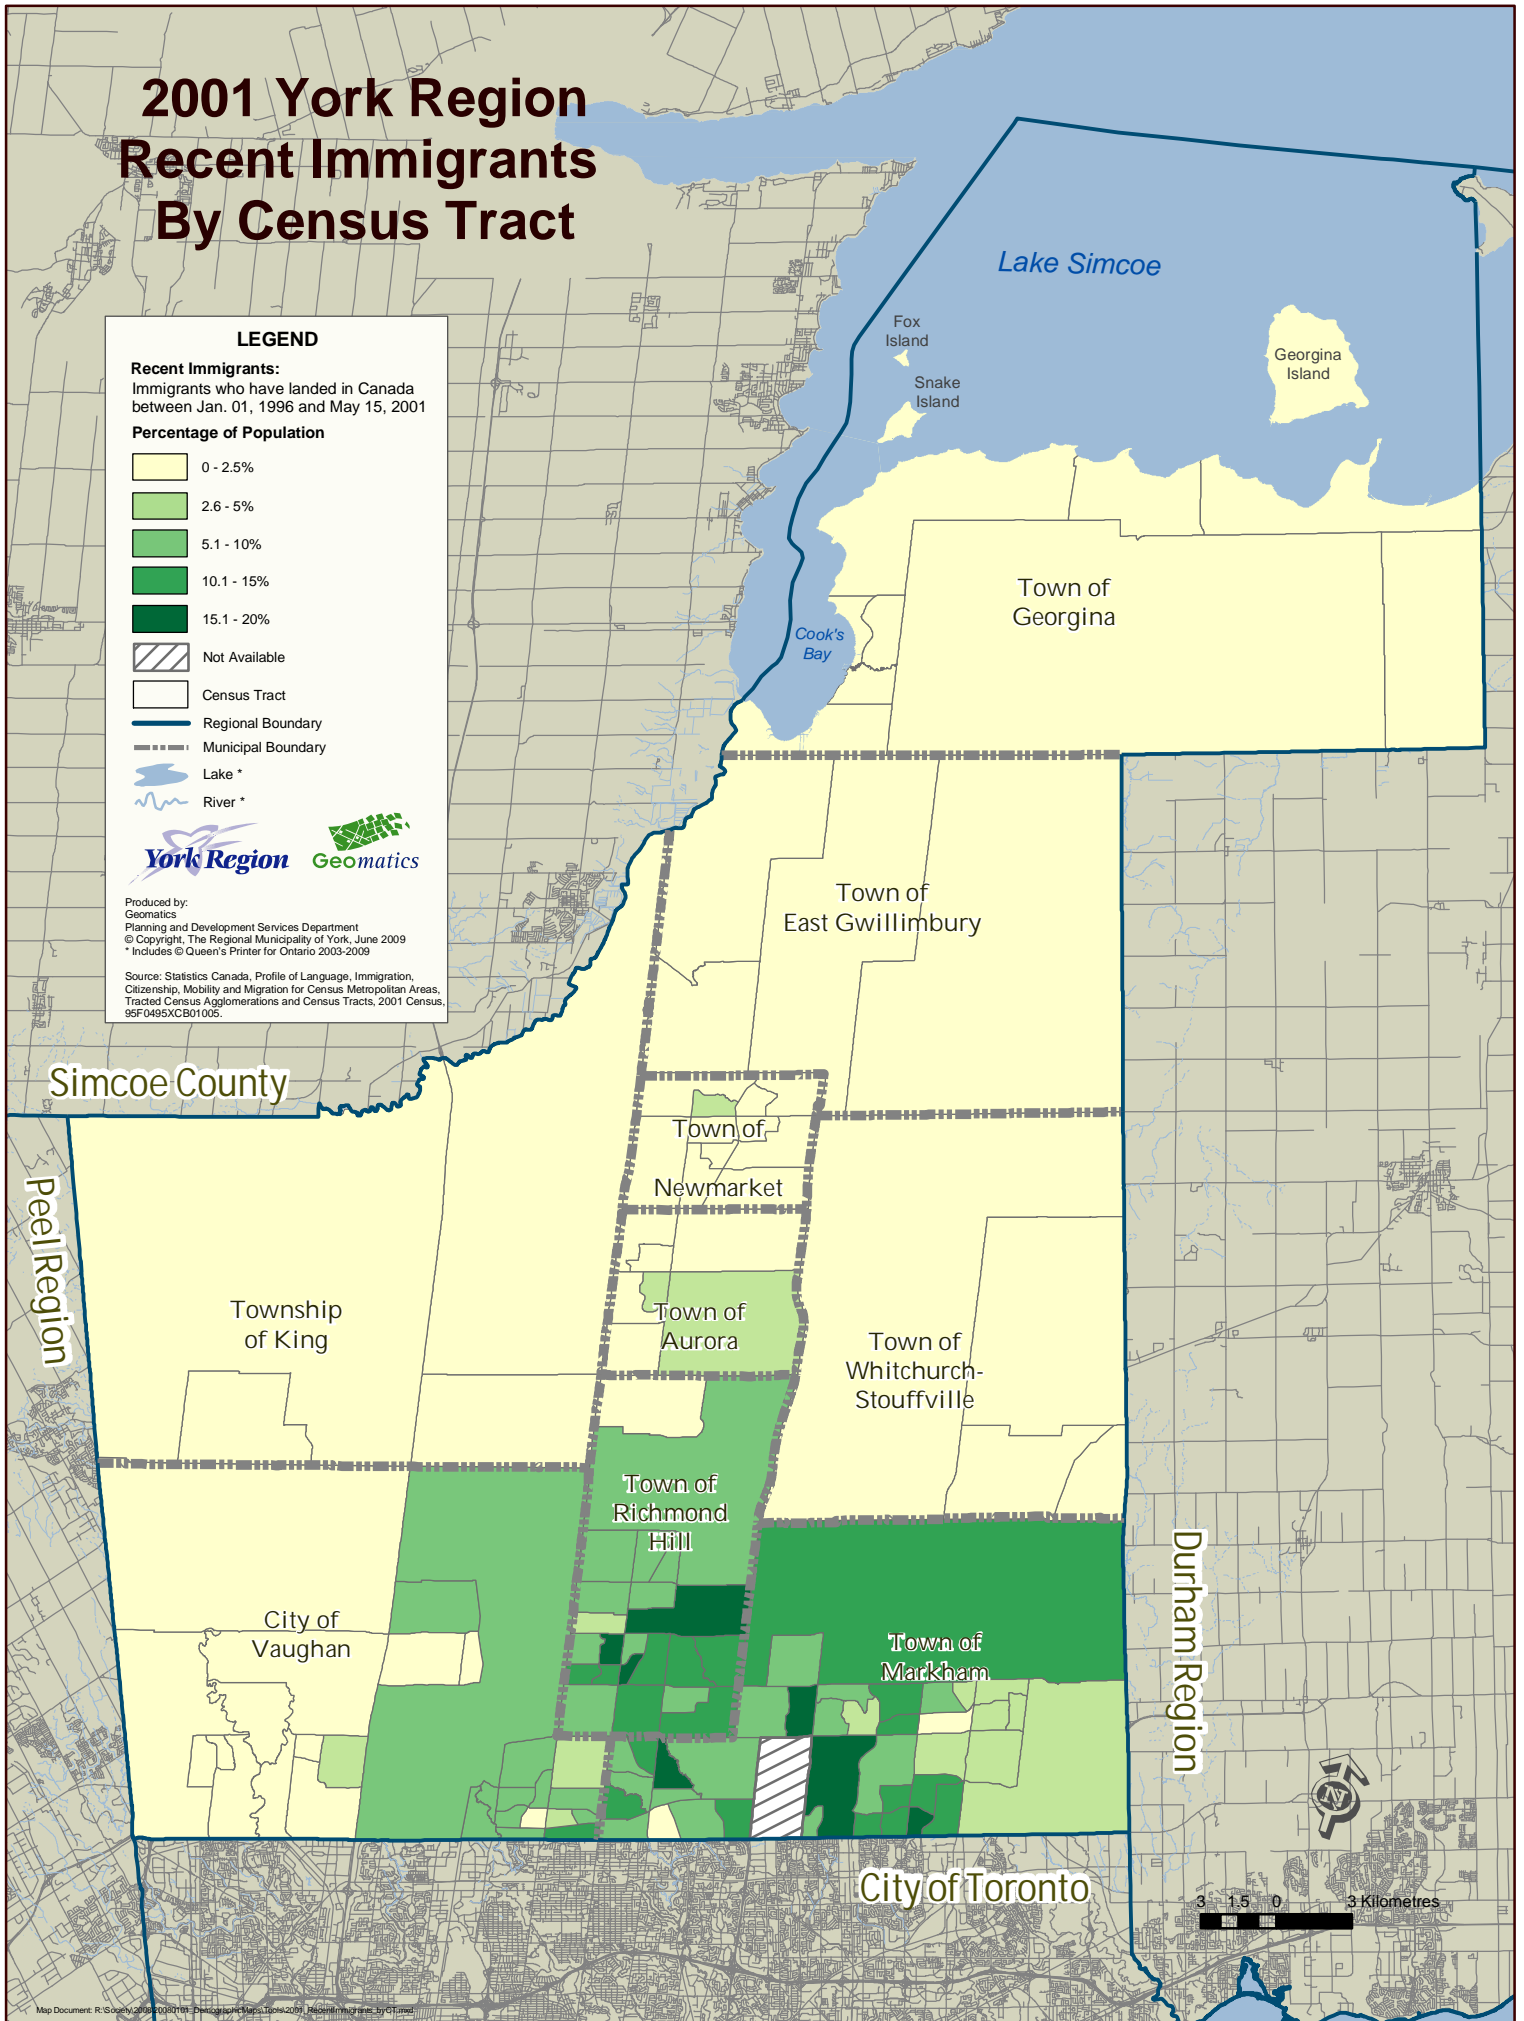

2001 York Region Recent Immigrants By Census Tract

LEGEND

Recent Immigrants:
Immigrants who have landed in Canada
between Jan. 01, 1996 and May 15, 2001

Percentage of Population

- 0 - 2.5%
- 2.6 - 5%
- 5.1 - 10%
- 10.1 - 15%
- 15.1 - 20%

Not Available

Census Tract

Regional Boundary

Municipal Boundary

Lake *

River *

3 1.5 0 3 Kilometres