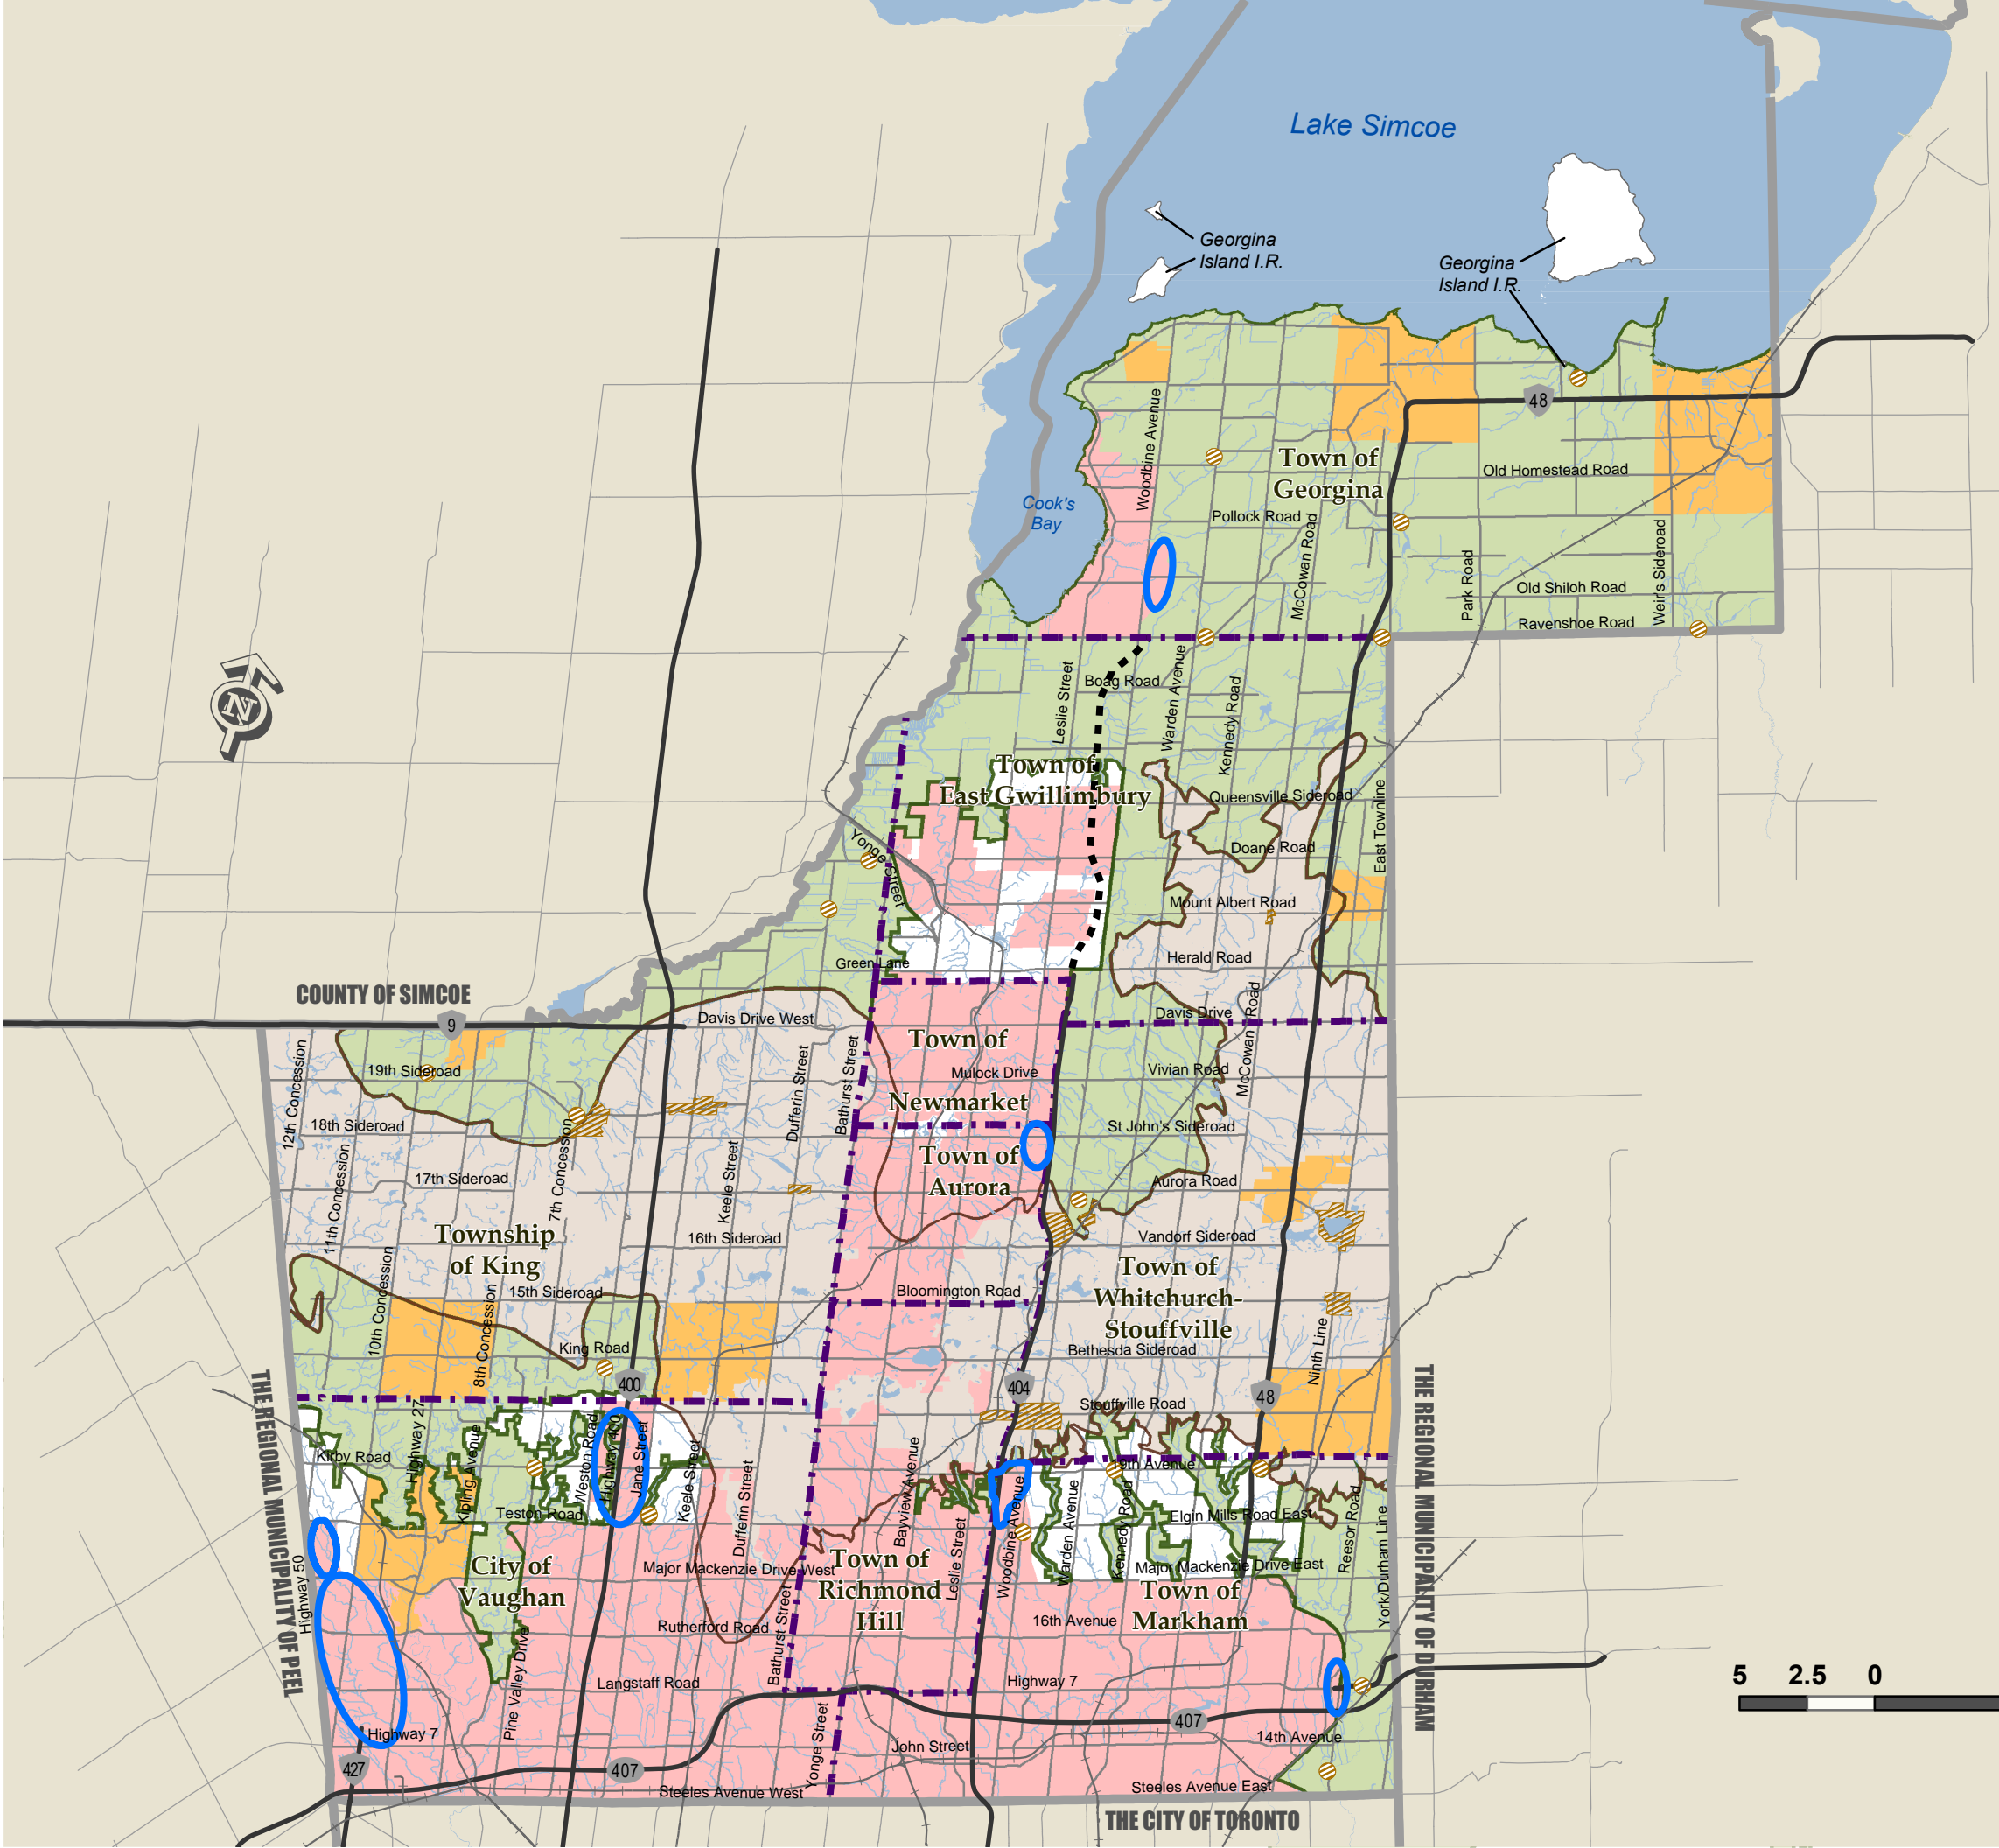

YORK REGION STRATEGIC EMPLOYMENT LANDS

-  Strategic Employment Lands - Conceptual
-  Urban Area
-  Towns and Villages
-  Hamlet
- Oak Ridges Moraine Conservation Plan**
 -  Oak Ridges Moraine Boundary
 -  Oak Ridges Moraine Plan Area
- Greenbelt Plan**
 -  Greenbelt Plan Area Boundary
 -  Greenbelt Protected Countryside / Hamlet
- Provincial Highways**
 -  Existing
 -  Controlled Access Highway
 -  Under Construction
 -  Municipal Boundary
 -  Regional Boundary

Produced by: Geomatics
 Planning and Development Services Department
 © Copyright, The Regional Municipality of York, August, 2010

© Copyright, The Regional Municipalities of Durham and Peel, County of Simcoe, City of Toronto
 © Queen's Printer for Ontario 2003-2010, Includes Greenbelt and Oak Ridges Moraine Boundaries, Lake Simcoe Protection Plan Area, and Water Features