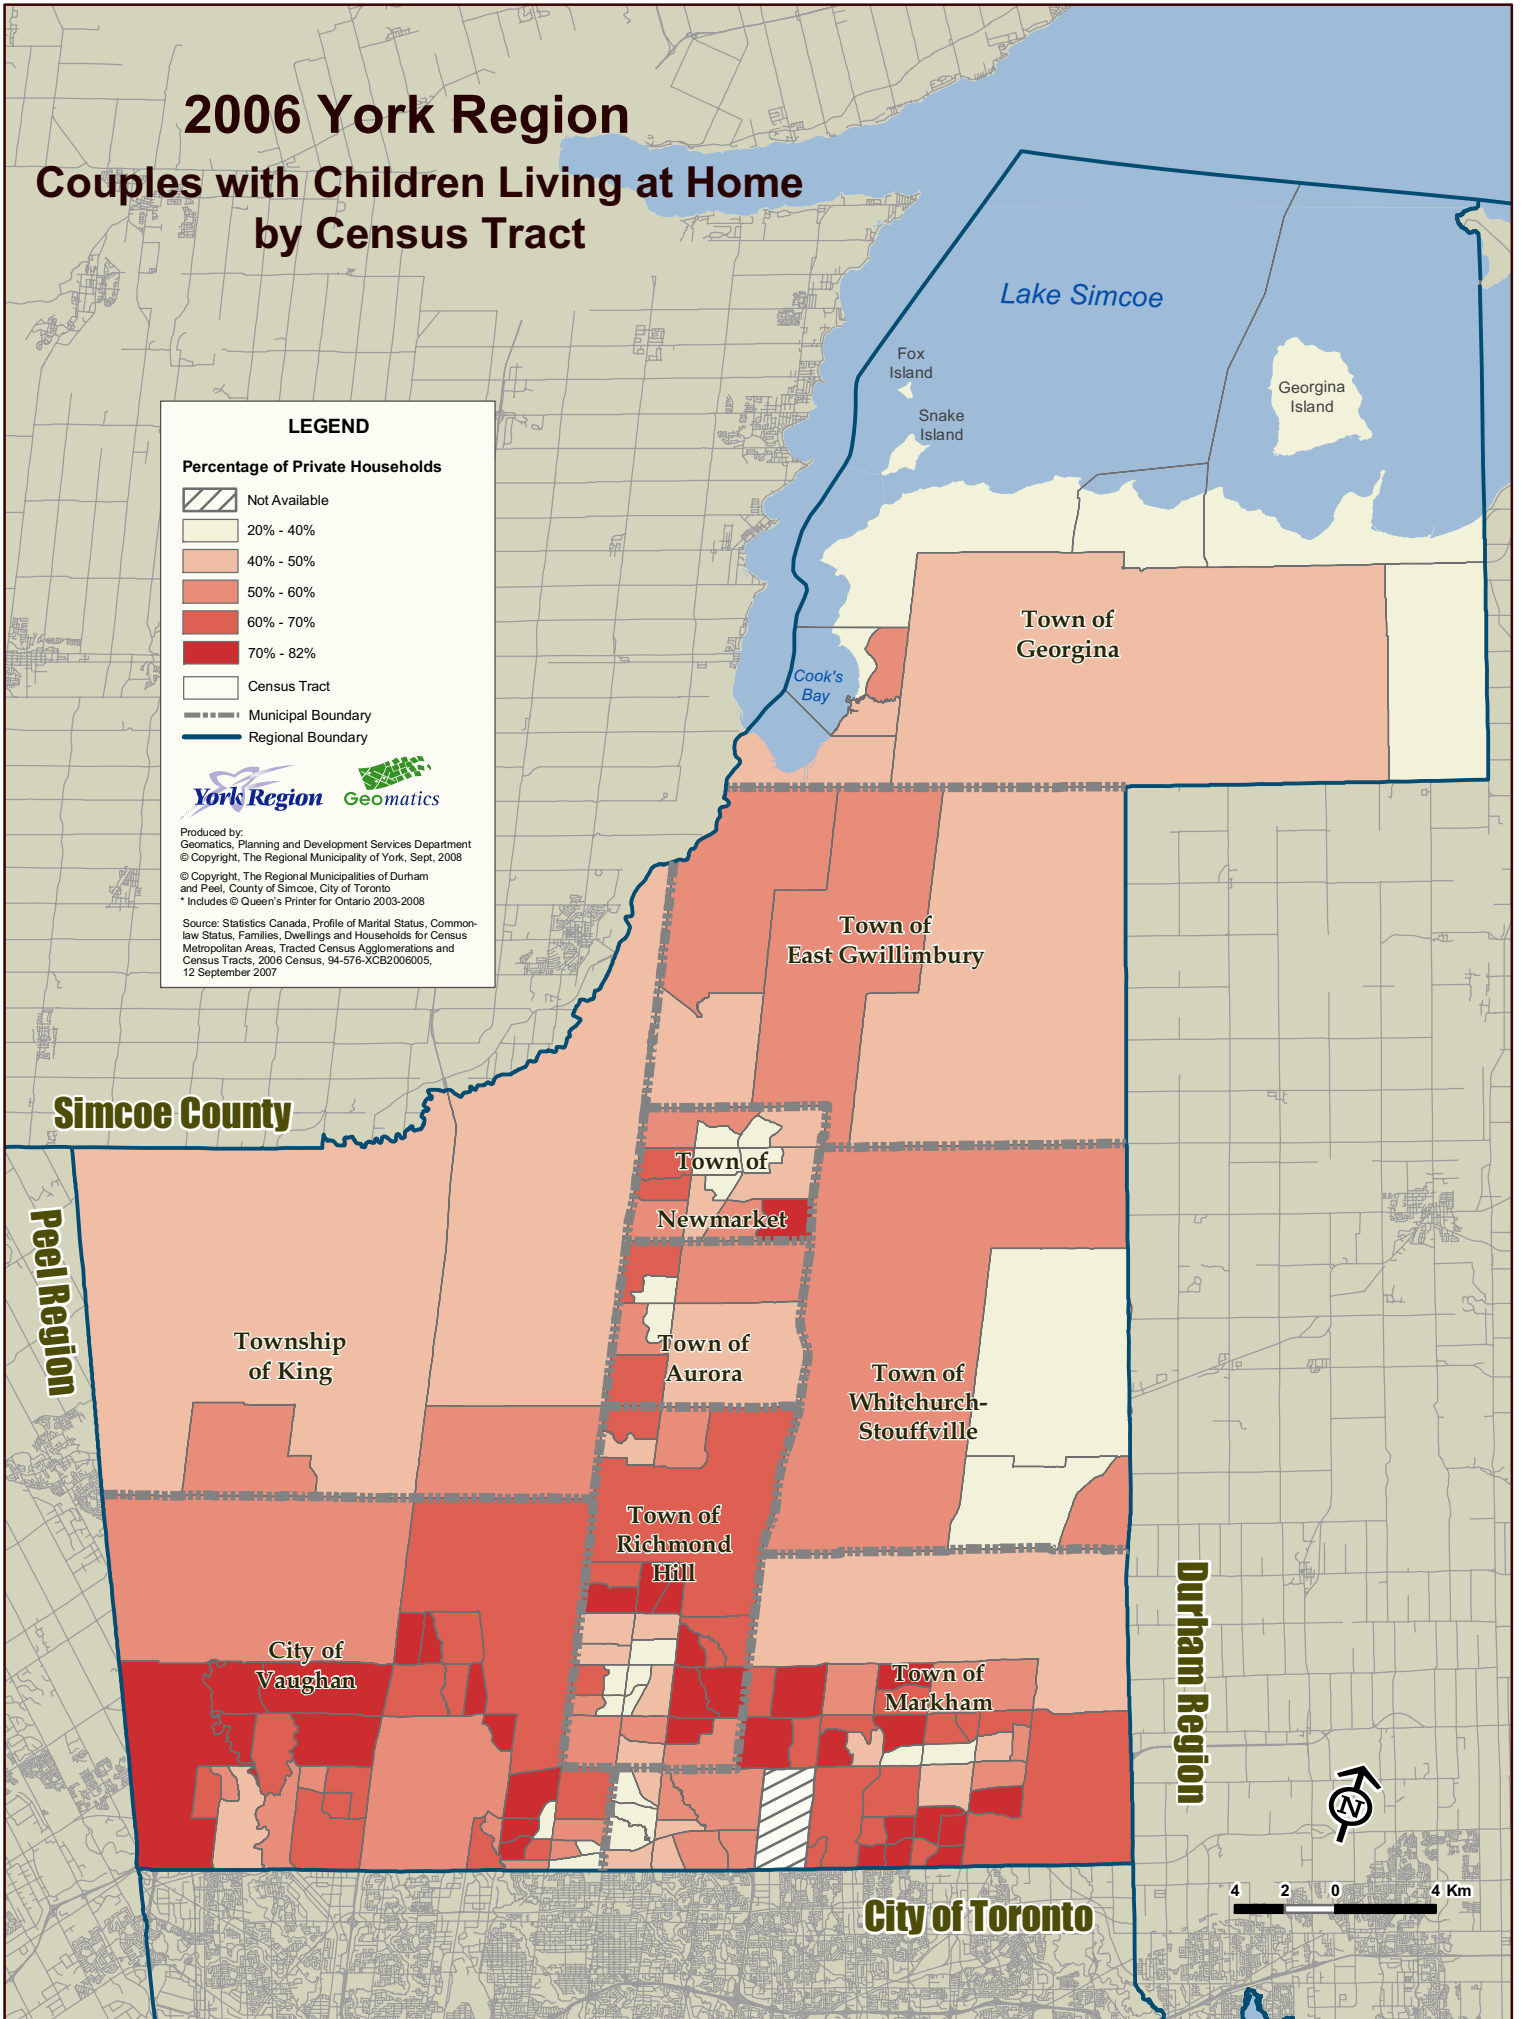

2006 York Region

Couples with Children Living at Home by Census Tract

LEGEND

Percentage of Private Households

- Not Available
- 20% - 40%
- 40% - 50%
- 50% - 60%
- 60% - 70%
- 70% - 82%

- Census Tract
- Municipal Boundary
- Regional Boundary