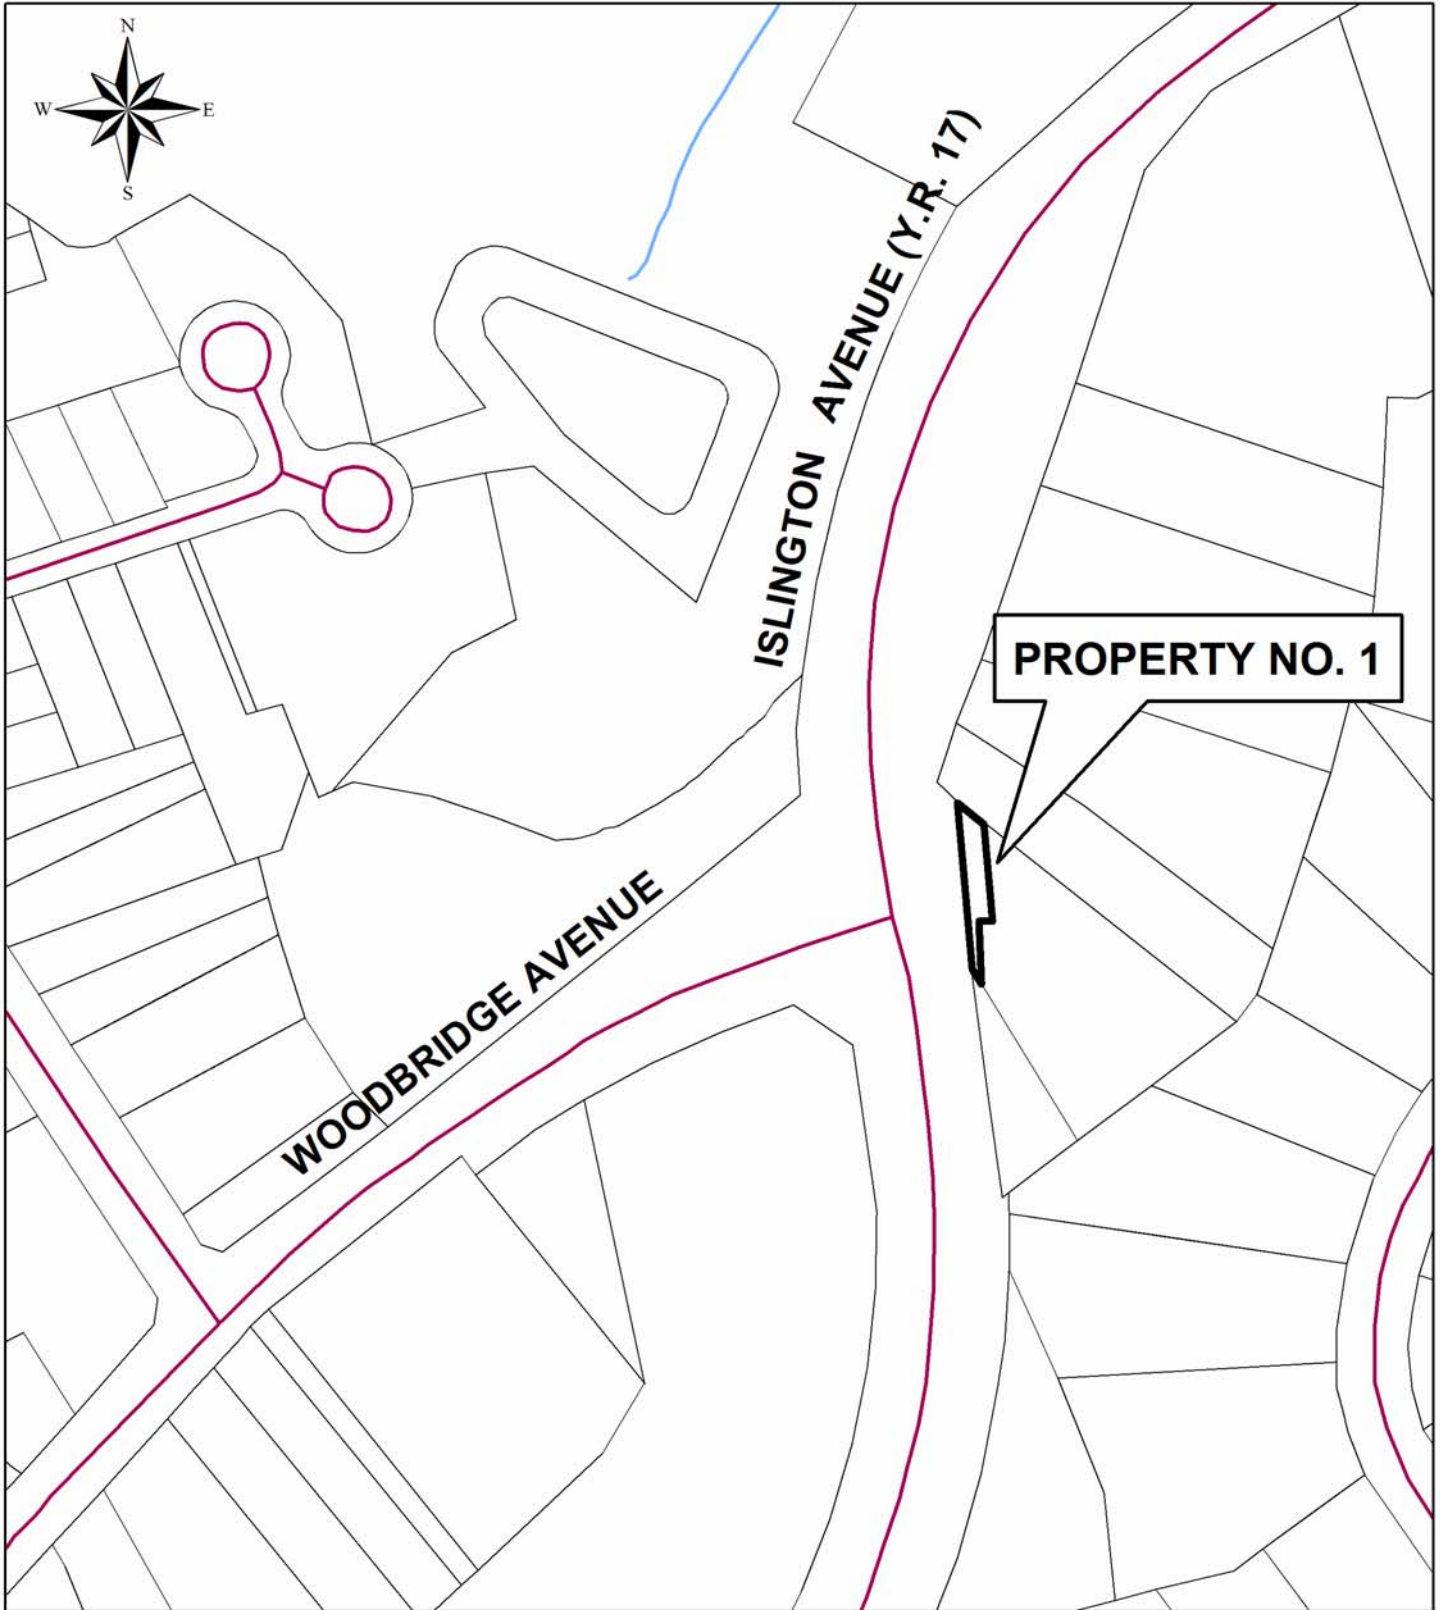

FILENAME: H:\CDLIBR\Location Maps\YR17...1881618816 Expropriation Settlement\_Colroneo\_attachment1.mxd

# LOCATION PLAN

Expropriation Settlement  
Islington Avenue, Project 8816  
City of Vaughan

PROPERTY SERVICES