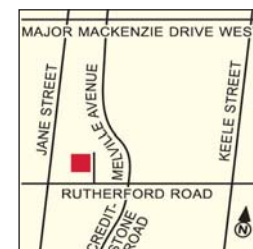

### Household Hazardous Waste Depots in the Region:

Rodick Road (south of Miller Ave.)  
MARKHAM

Open Wednesday, 10:00 am to 6:00 pm  
and Saturday, 8:30 am to 4:30 pm

225 Garfield Wright Blvd.  
EAST GWILLIMBURY

Open Tuesday, 10:00 am to 6:00 pm  
and Saturday, 8:30 am to 4:30 pm

23068 Warden Ave.  
GEORGINA

Open 8:30 am to 4:30 pm every second  
Saturday and last Saturday of the month

2840 Rutherford Road  
VAUGHAN