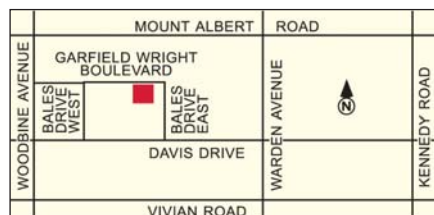

### Household Hazardous Waste Depots in the Region:

Rodick Road (south of Miller Ave.)  
MARKHAM

Open Wednesday, 10:00 am to 6:00 pm  
and Saturday, 8:30 am to 4:30 pm

225 Garfield Wright Blvd.  
EAST GWILLIMBURY

Open Tuesday, 10:00 am to 6:00 pm  
and Saturday, 8:30 am to 4:30 pm

23068 Warden Ave.  
GEORGINA

Open 8:30 am to 4:30 pm every second  
Saturday and last Saturday of the month

2840 Rutherford Road  
VAUGHAN