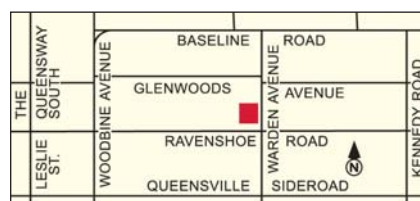

### Household Hazardous Waste Depots in the Region:

Rodick Road (south of Miller Ave.)  
MARKHAM

Open Wednesday, 10:00 am to 6:00 pm  
and Saturday, 8:30 am to 4:30 pm

225 Garfield Wright Blvd.  
EAST GWILLIMBURY

Open Tuesday, 10:00 am to 6:00 pm  
and Saturday, 8:30 am to 4:30 pm

23068 Warden Ave.  
GEORGINA

Open 8:30 am to 4:30 pm every second  
Saturday and last Saturday of the month

2840 Rutherford Road  
VAUGHAN