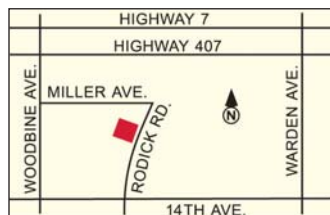

### Household Hazardous Waste Depots in the Region:

Rodick Road (south of Miller Ave.)  
MARKHAM

Open Wednesday, 10:00 am to 6:00 pm  
and Saturday, 8:30 am to 4:30 pm

225 Garfield Wright Blvd.  
EAST GWILLIMBURY