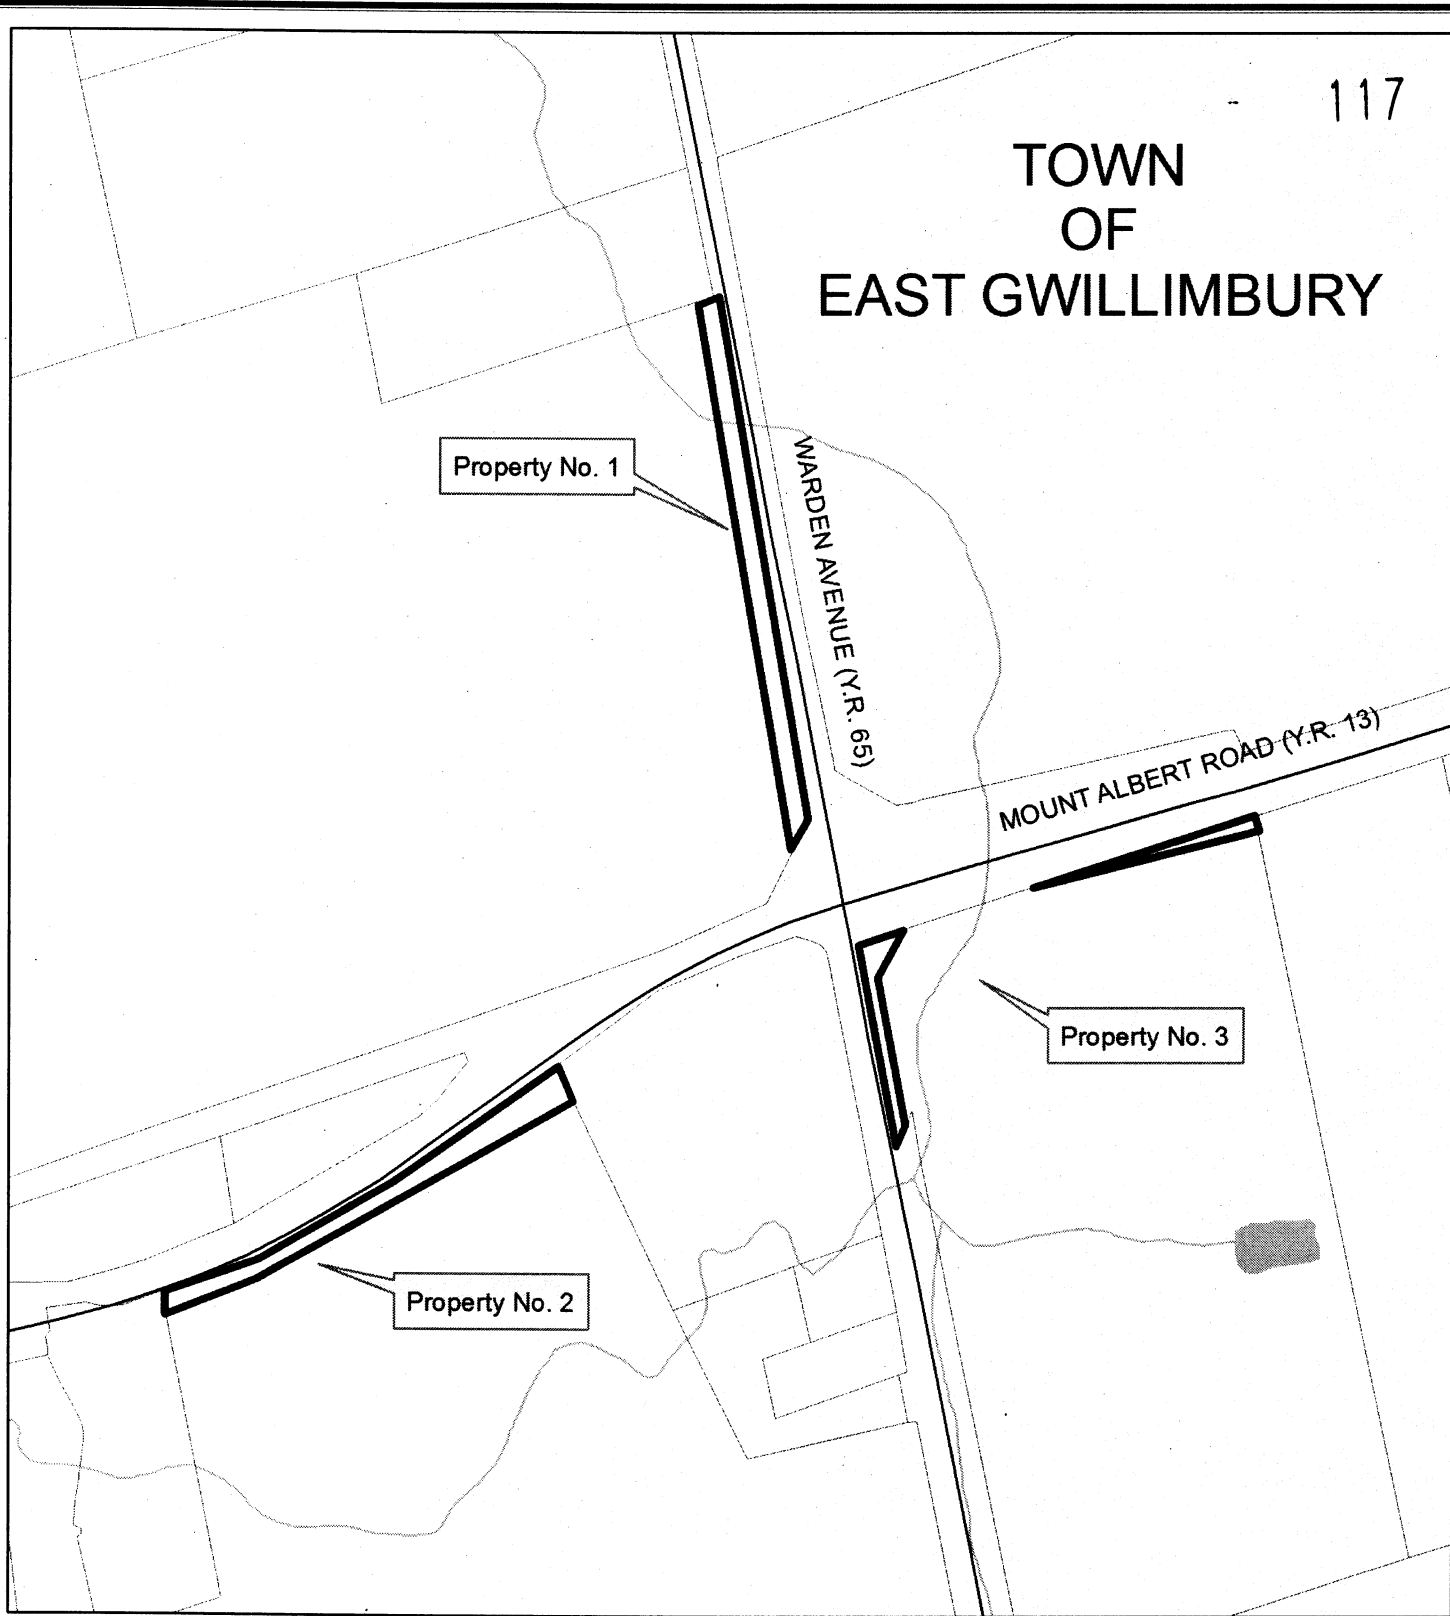

117

TOWN OF EAST GWILLIMBURY

FILENAME: H:\CDLIBR\Location Maps\YR1318085

LOCATION PLAN

Compensation for Expropriation
Mount Albert Road/Warden Avenue Intersection
Town of East Gwillimbury, Project 8085

Produced By: Roads Branch - Capital Delivery
© Copyright, The Regional Municipality of York, December, 2007