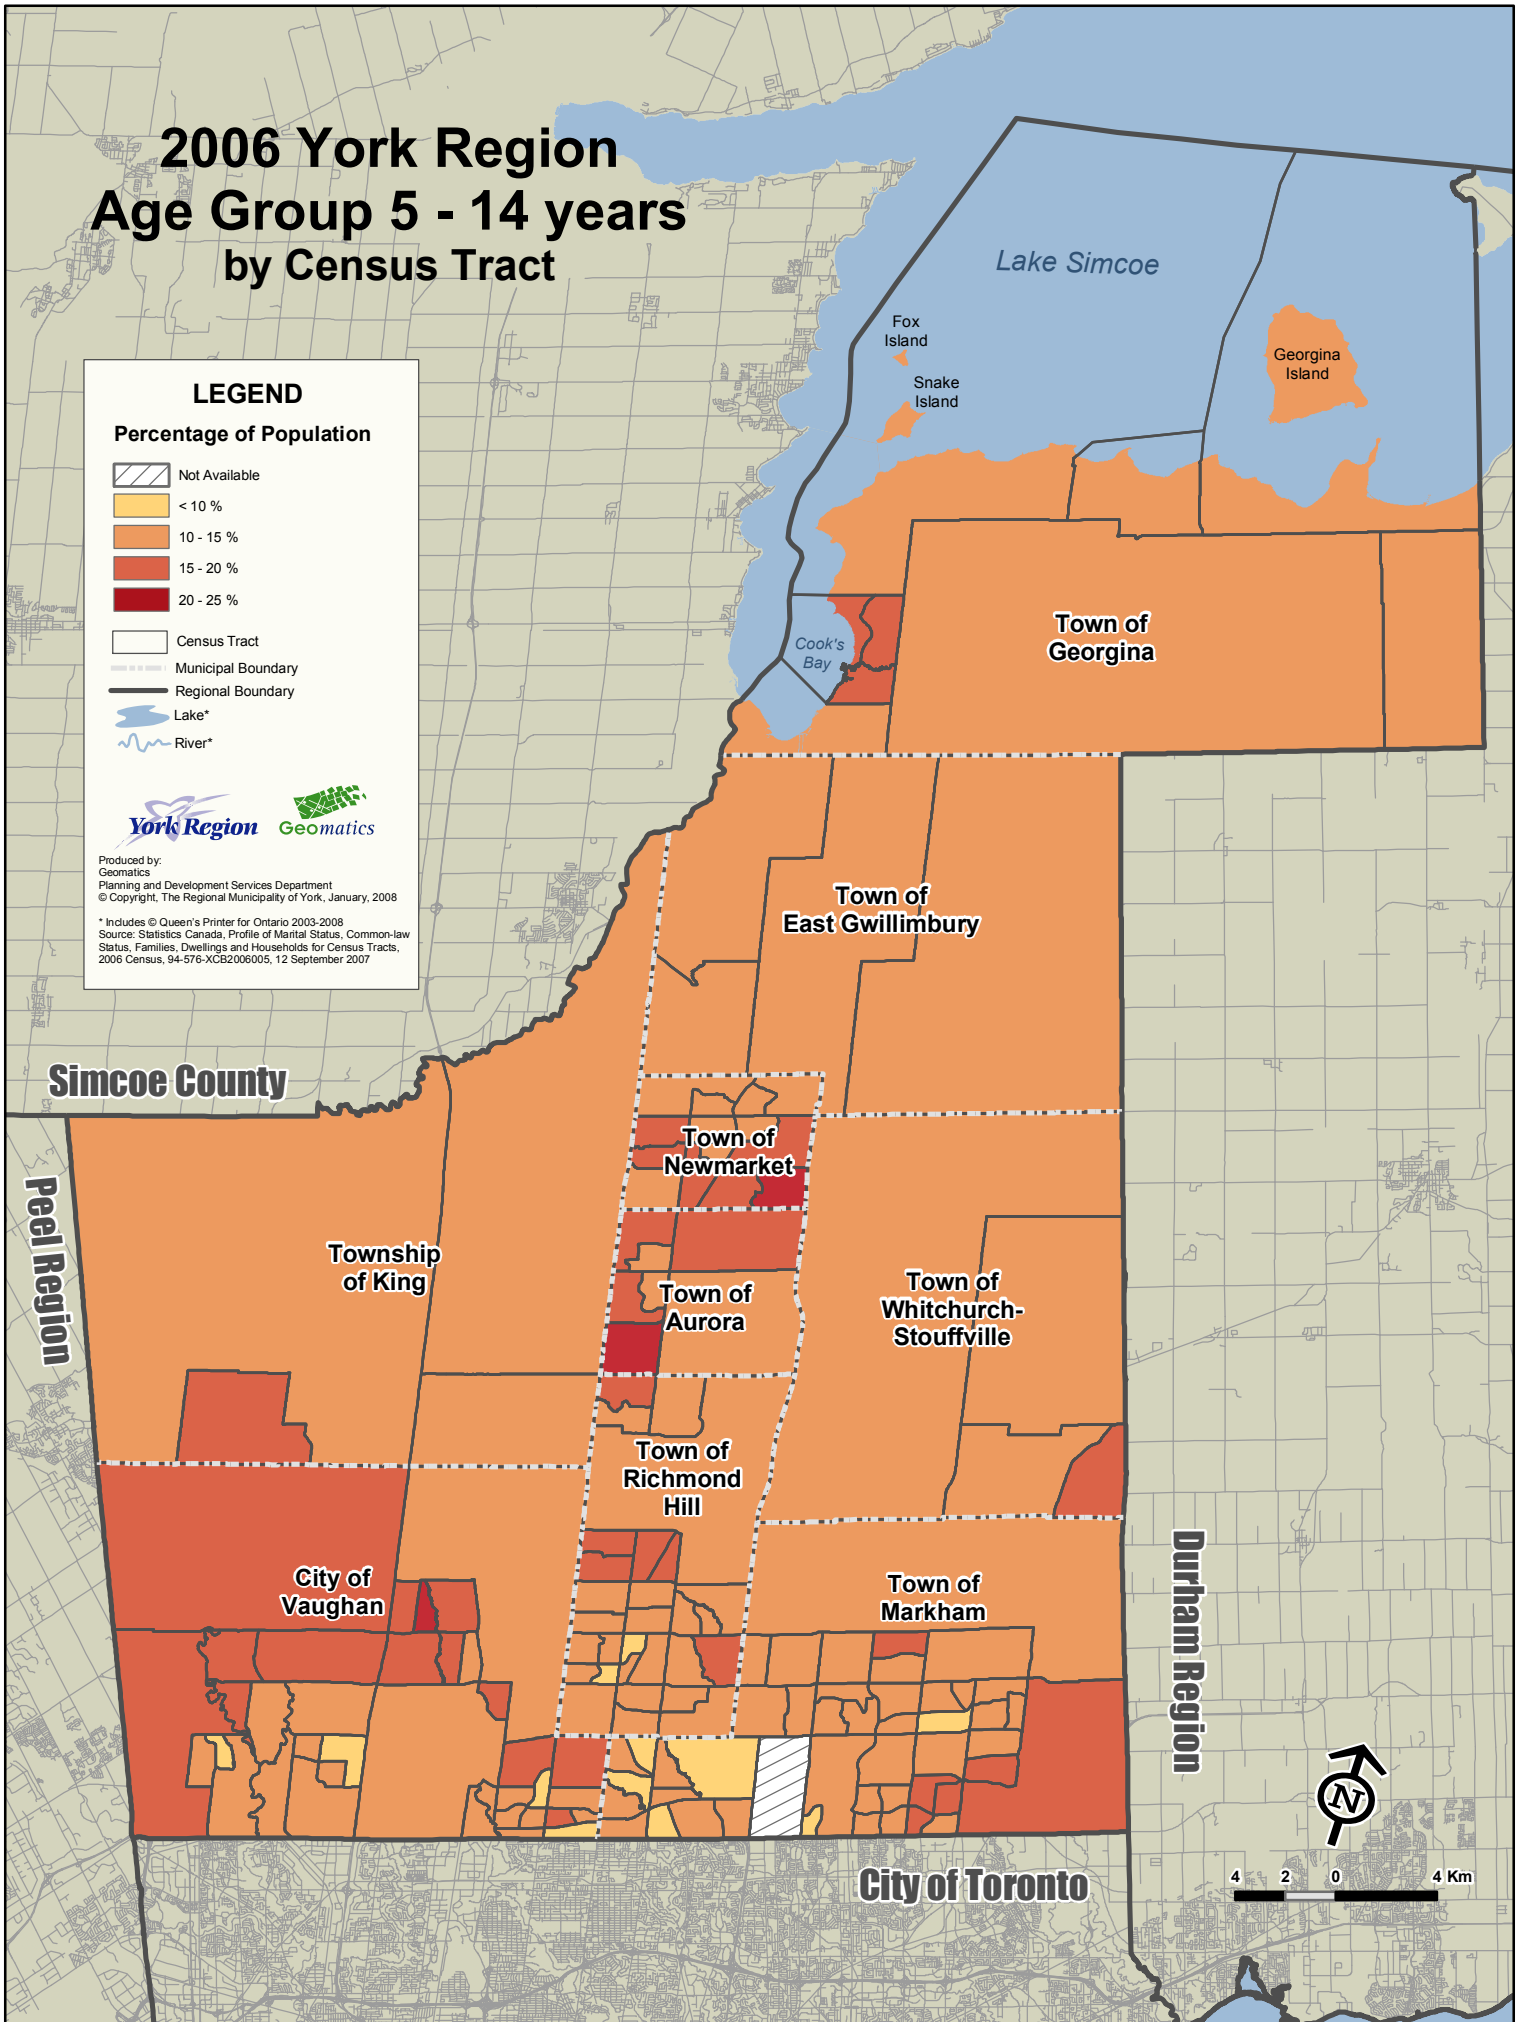

2006 York Region Age Group 5 - 14 years by Census Tract

LEGEND

Percentage of Population

- Not Available
- < 10 %
- 10 - 15 %
- 15 - 20 %
- 20 - 25 %

- Census Tract
- Municipal Boundary
- Regional Boundary
- Lake*
- River*

Produced by:
Geomatics
Planning and Development Services Department
© Copyright, The Regional Municipality of York, January, 2008

4 2 0 4 Km