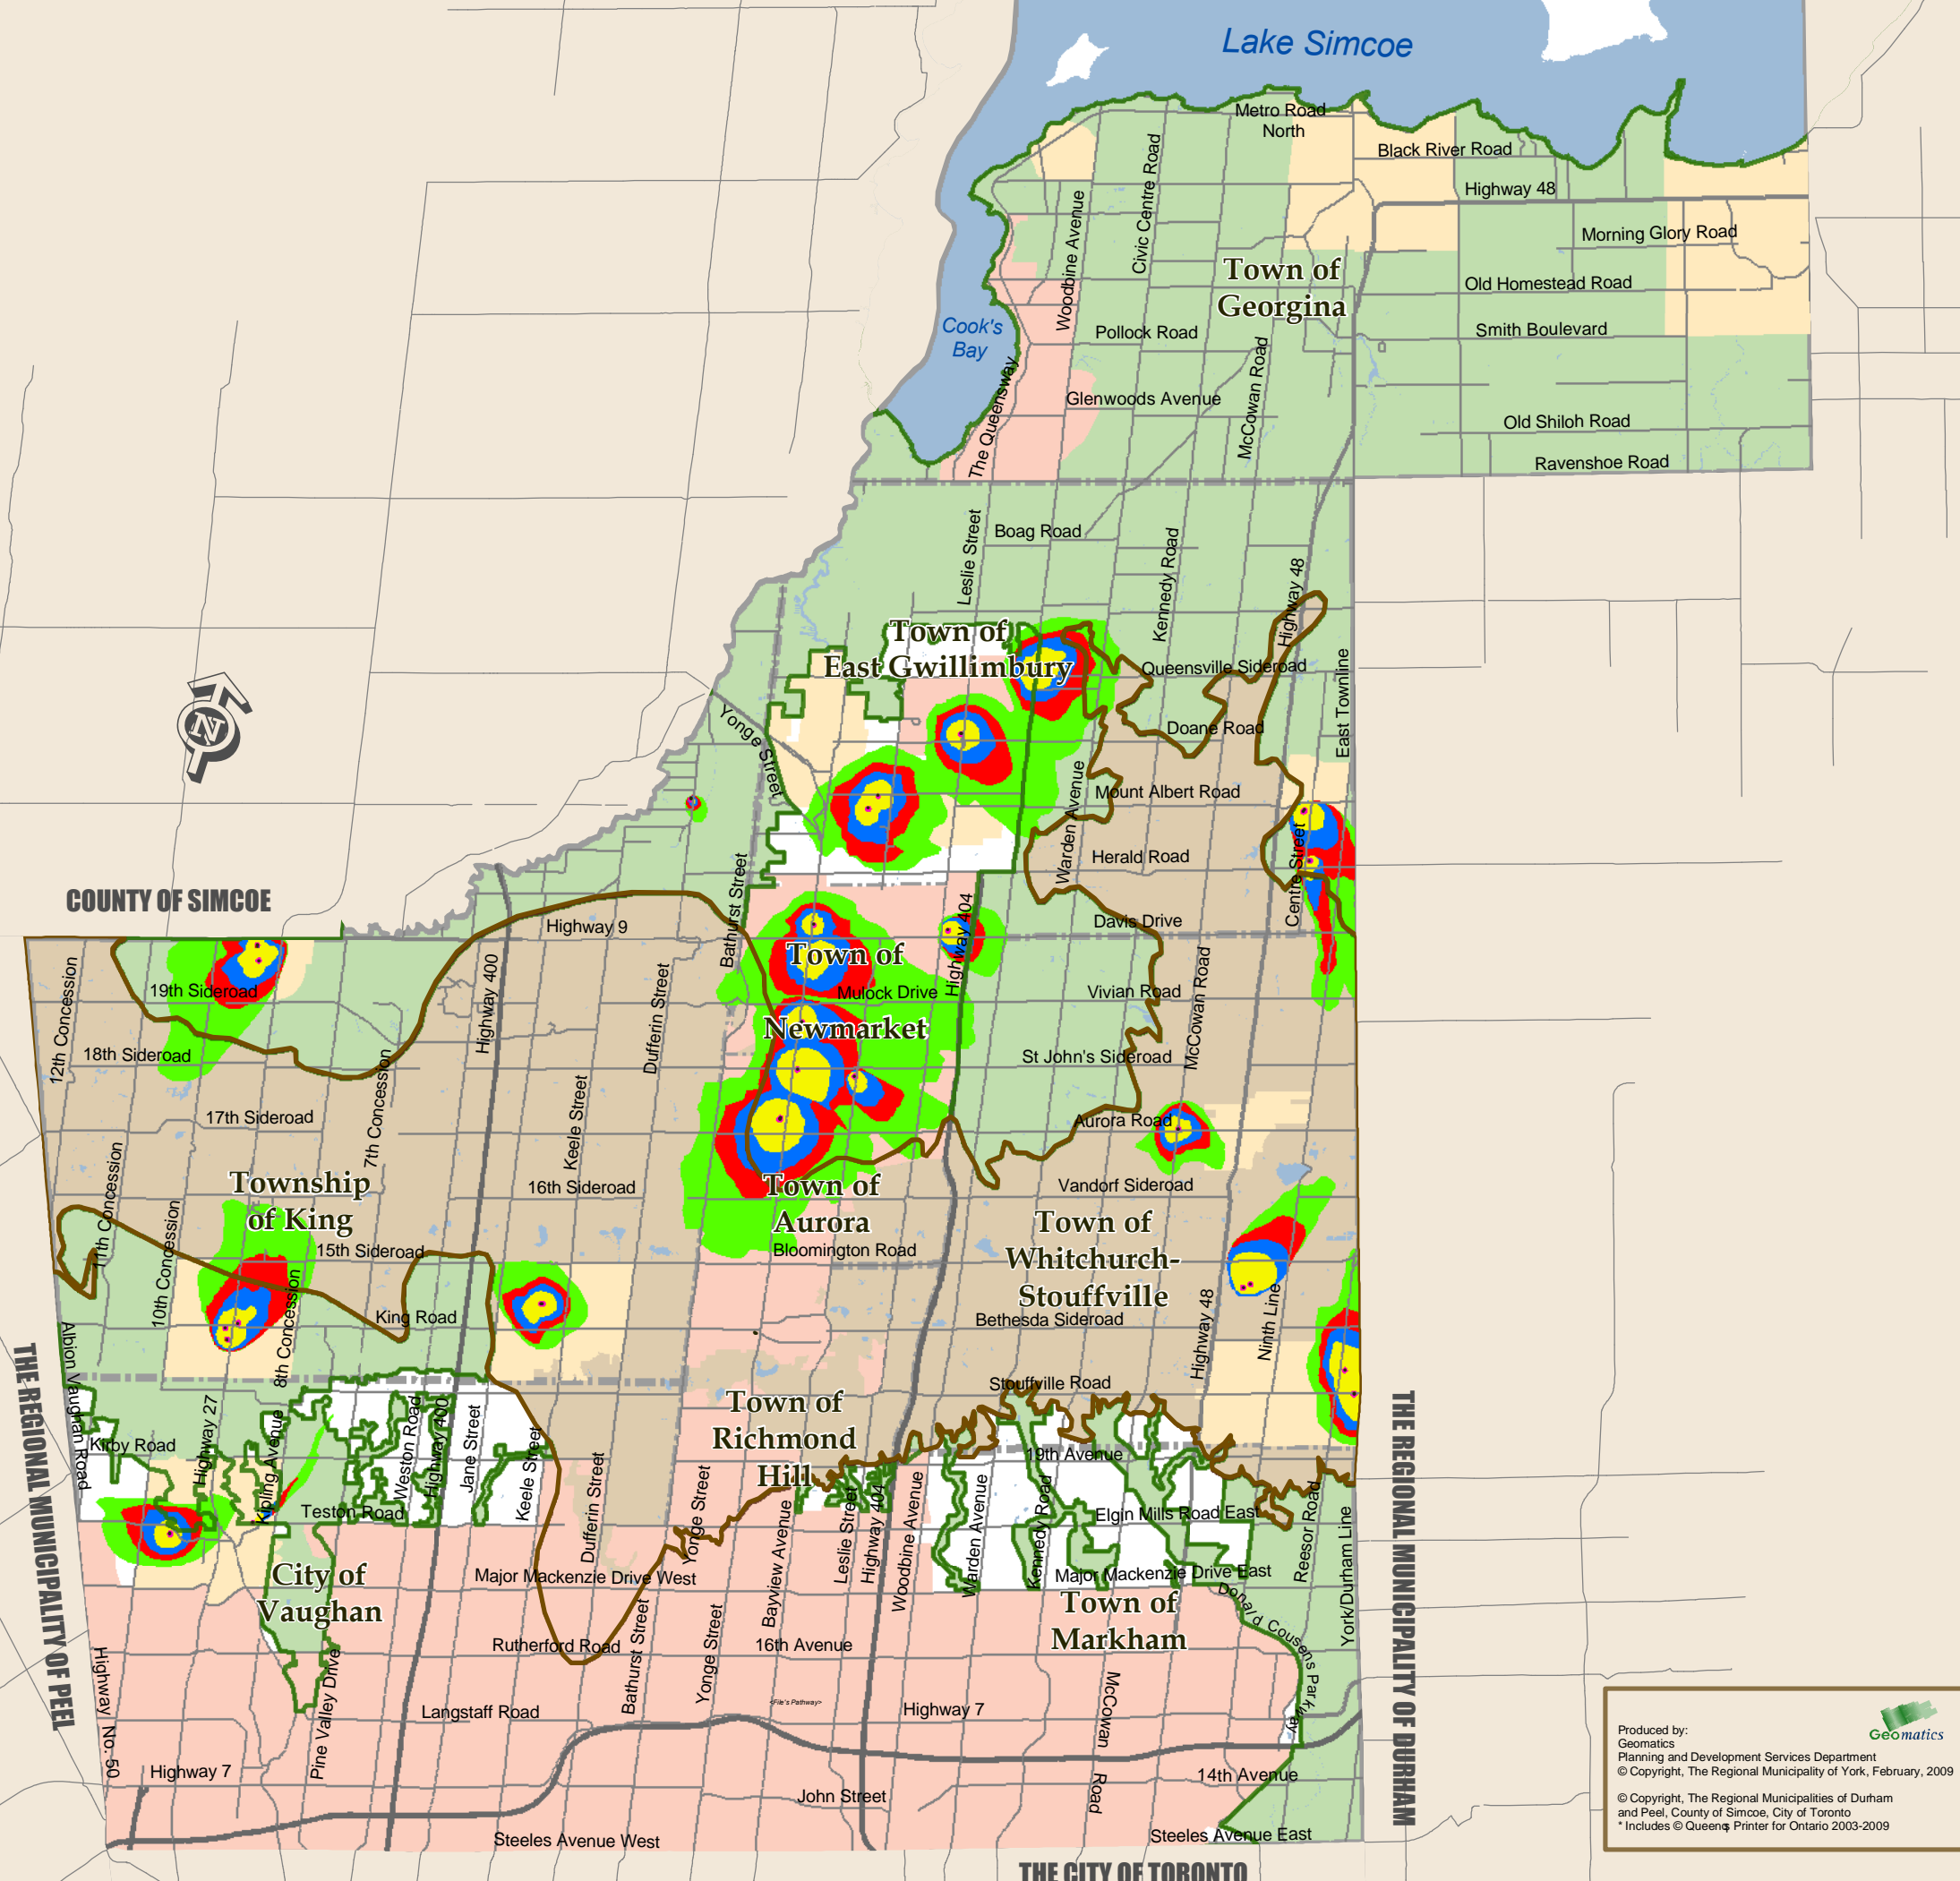

MAP X

REGION OF YORK WELLHEAD PROTECTION AREAS

- Active Wellhead
- 100 Metre Zone
- 0-2 Year Zone
- 2-5 Year Zone
- 5-10 Year Zone
- 10-25 Year Zone
- ▬ Municipal Boundary
- Towns and Villages
- Urban Area
- Green Belt Plan - Protected Countryside
- Oak Ridges Moraine Conservation Plan Area

Produced by:
Geomatics
Planning and Development Services Department
© Copyright, The Regional Municipality of York, February, 2009

© Copyright, The Regional Municipalities of Durham and Peel, County of Simcoe, City of Toronto
* Includes © Queen's Printer for Ontario 2003-2009