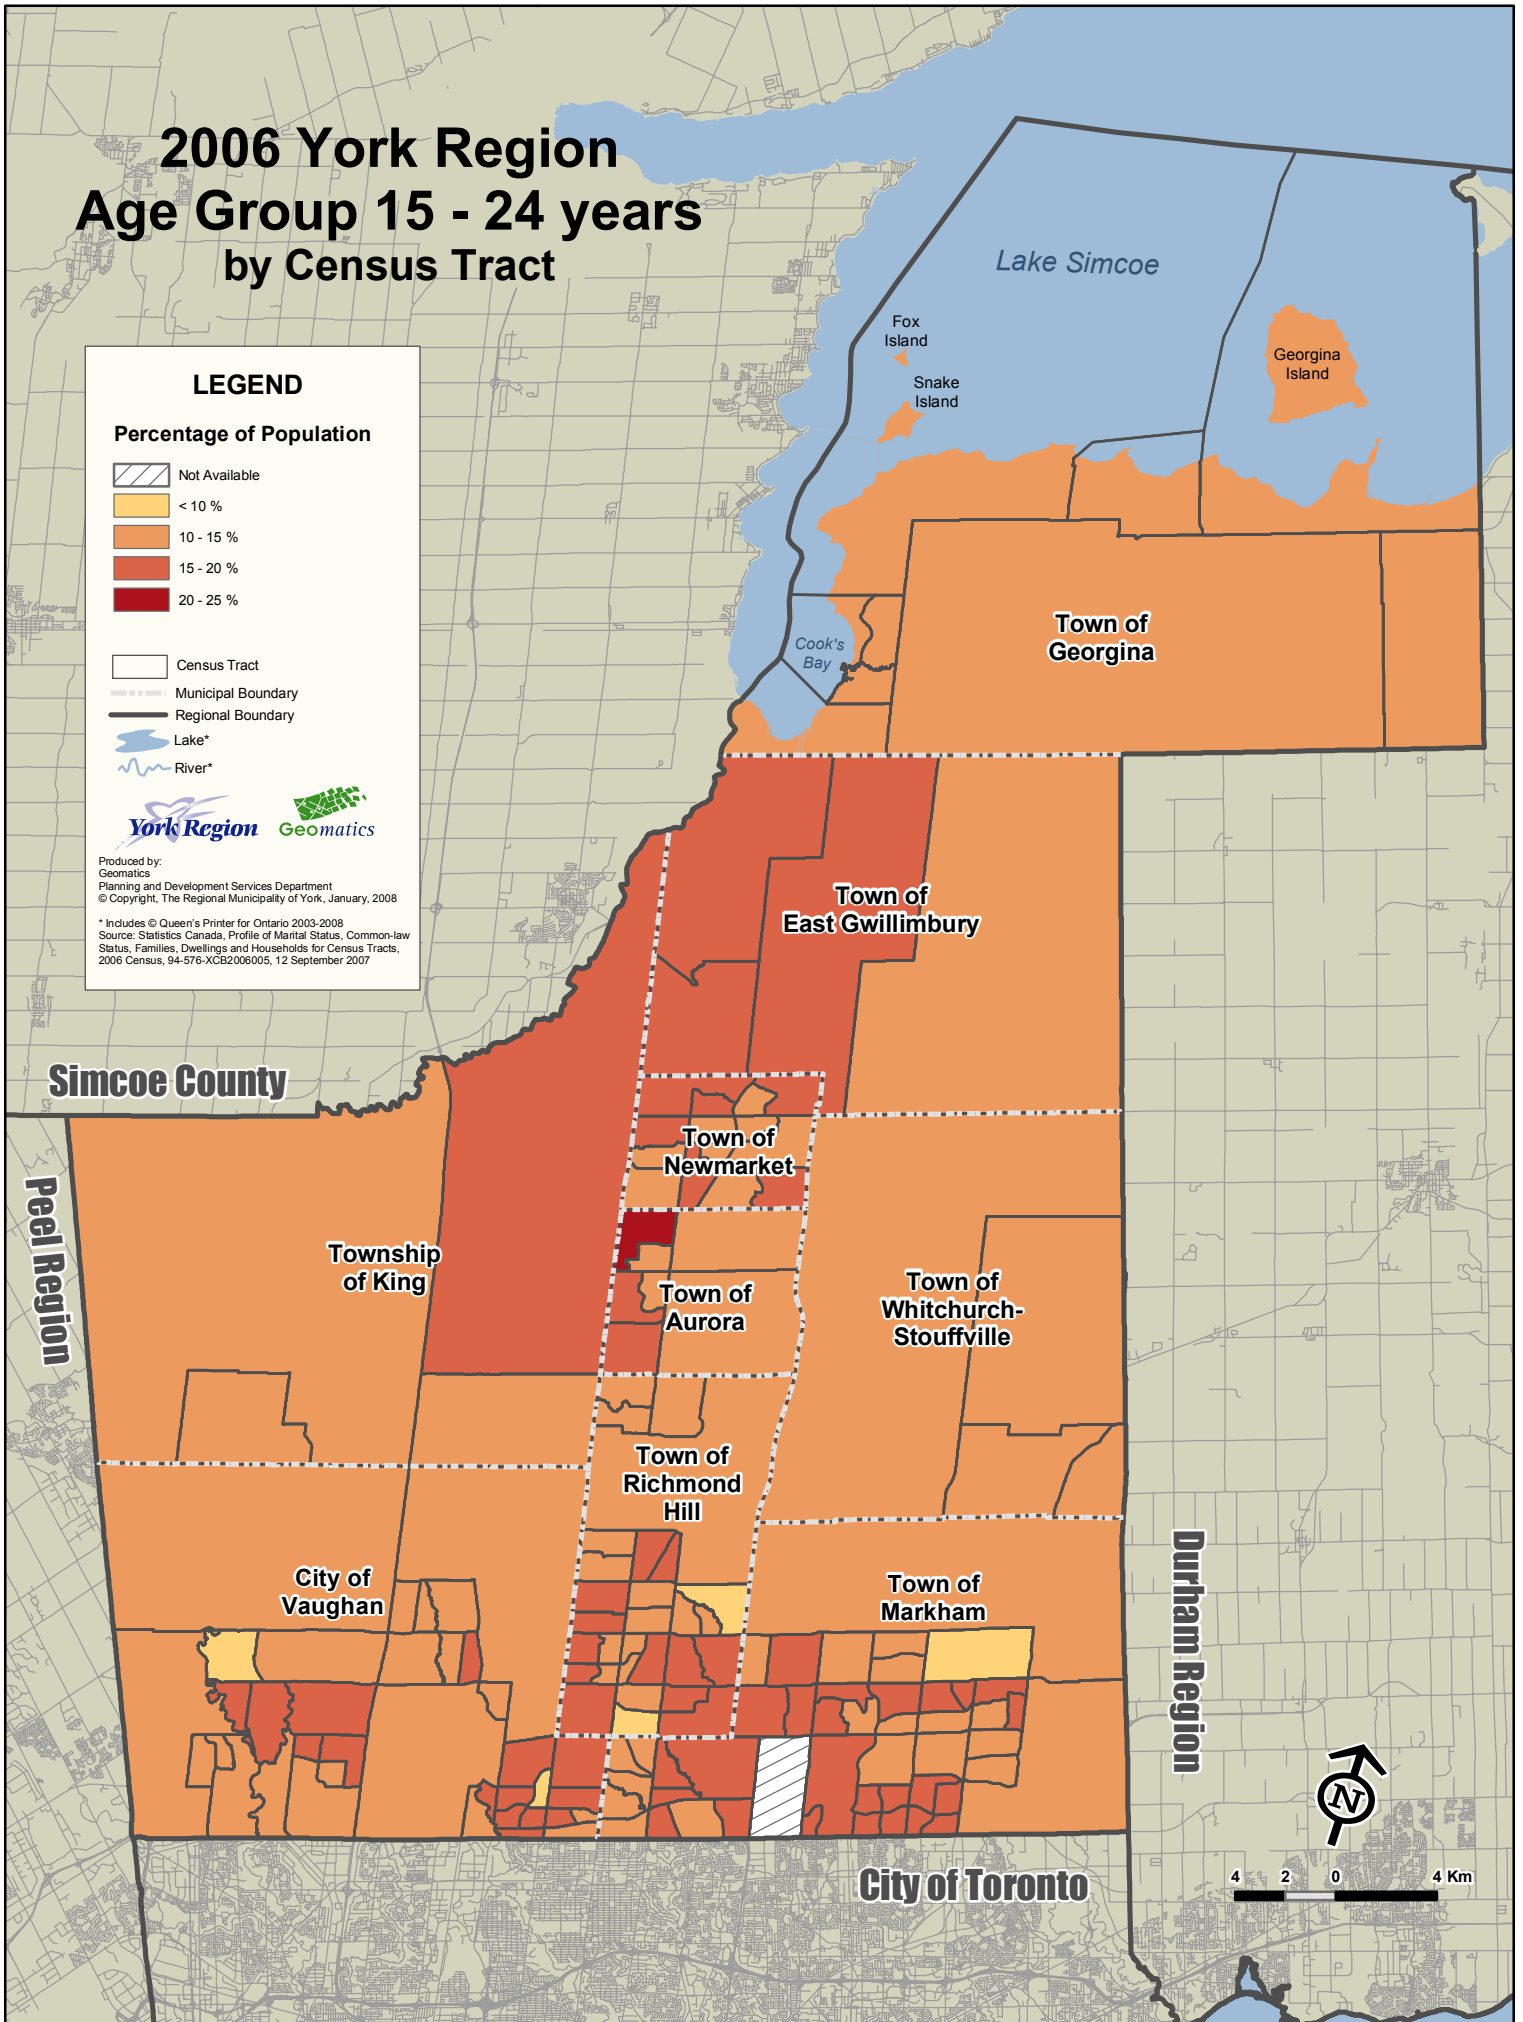

2006 York Region Age Group 15 - 24 years by Census Tract

LEGEND

Percentage of Population

- Not Available
- < 10 %
- 10 - 15 %
- 15 - 20 %
- 20 - 25 %

- Census Tract
- Municipal Boundary
- Regional Boundary
- Lake*
- River*

Produced by:
Geomatics
Planning and Development Services Department
© Copyright, The Regional Municipality of York, January, 2008

4 2 0 4 Km