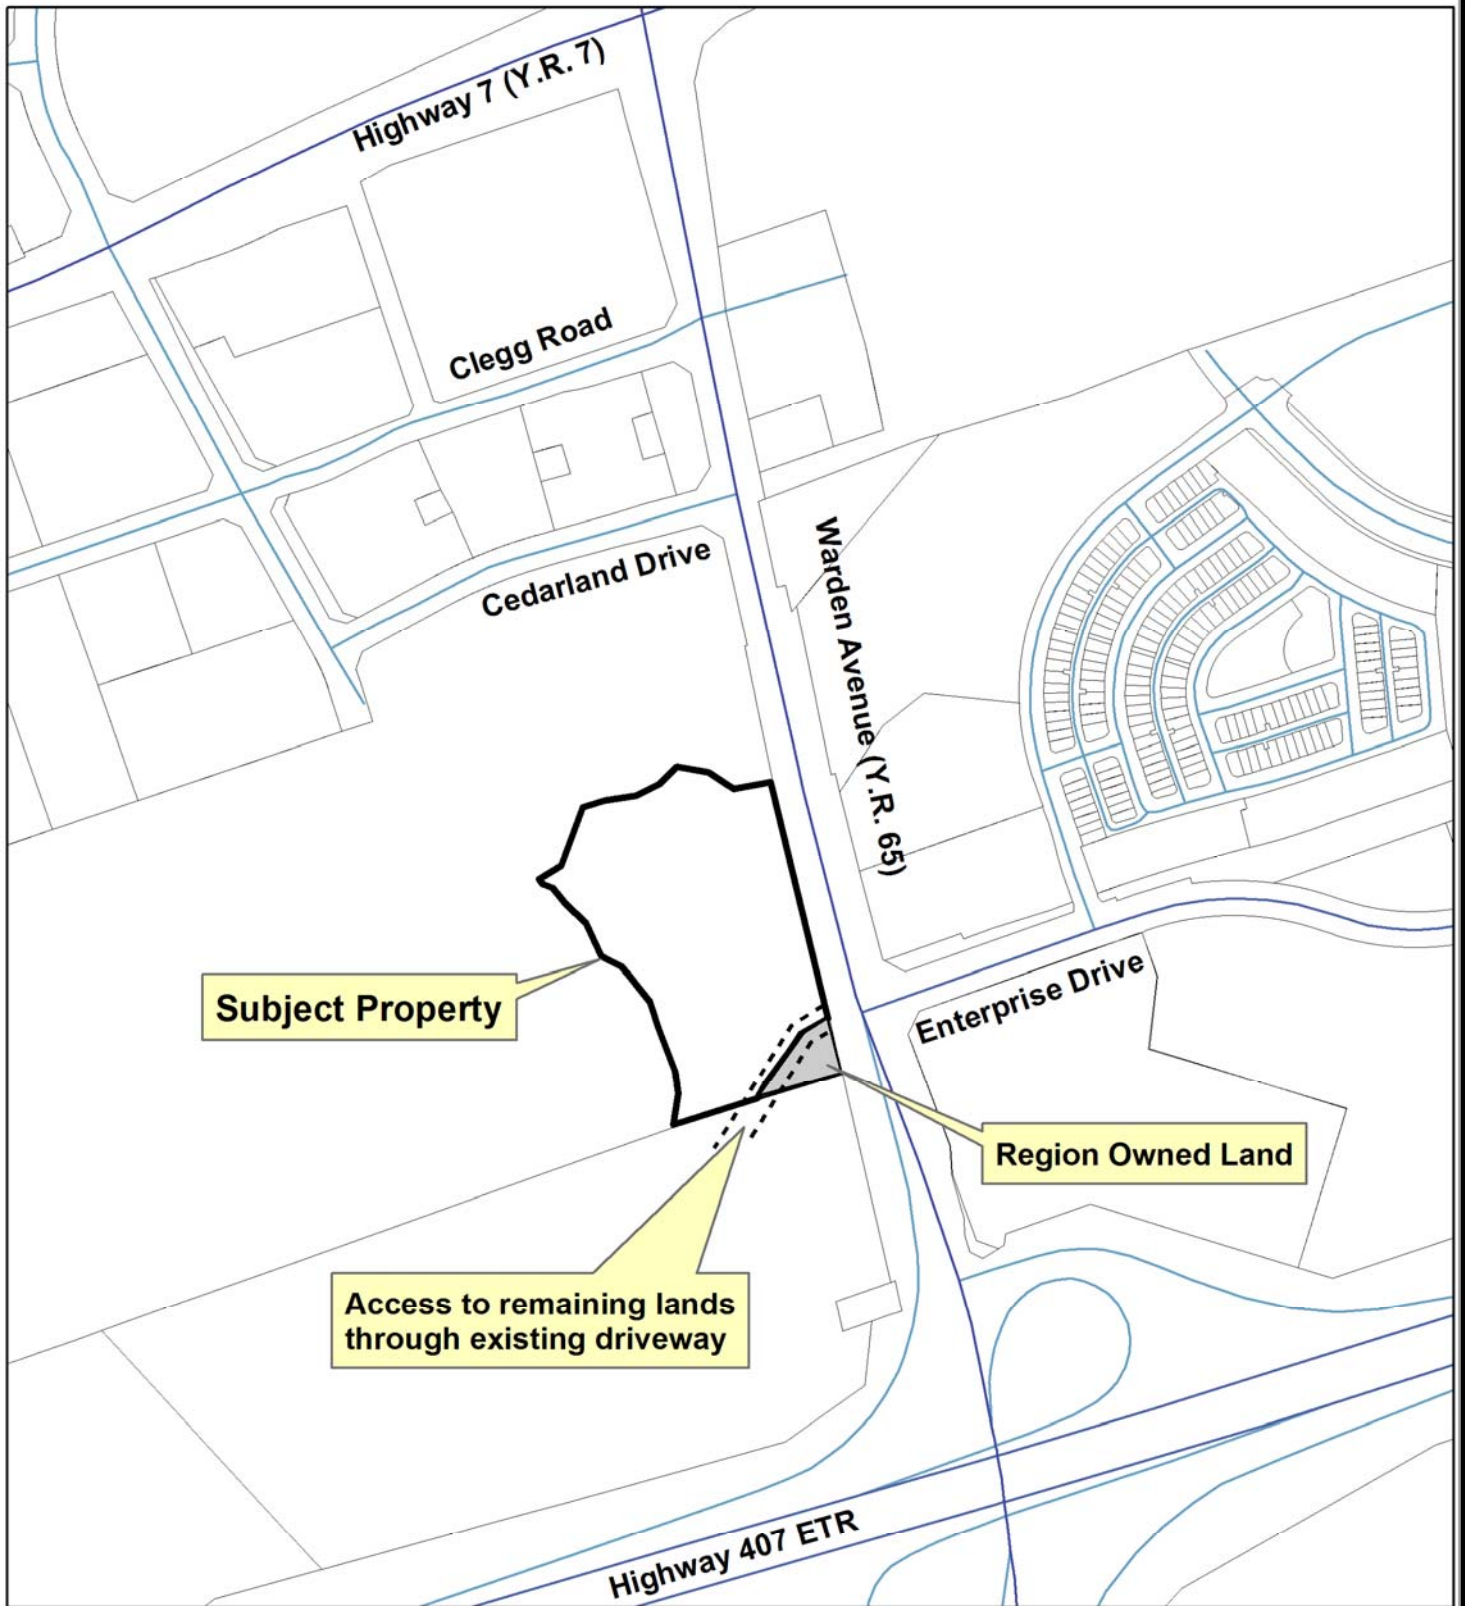

FILENAME: H:\CDL\IBR\Location Maps\ROADS\YR-65 WARDEN AVENUE\Viva 90773 Acquisition of Lands Location Map - H3 Highway 7 - 25Feb09.mxd

LOCATION PLAN

Acquisition of Land
Warden Avenue (Y.R. 65), Town of Markham
Viva Project 90773 - H3 Highway 7