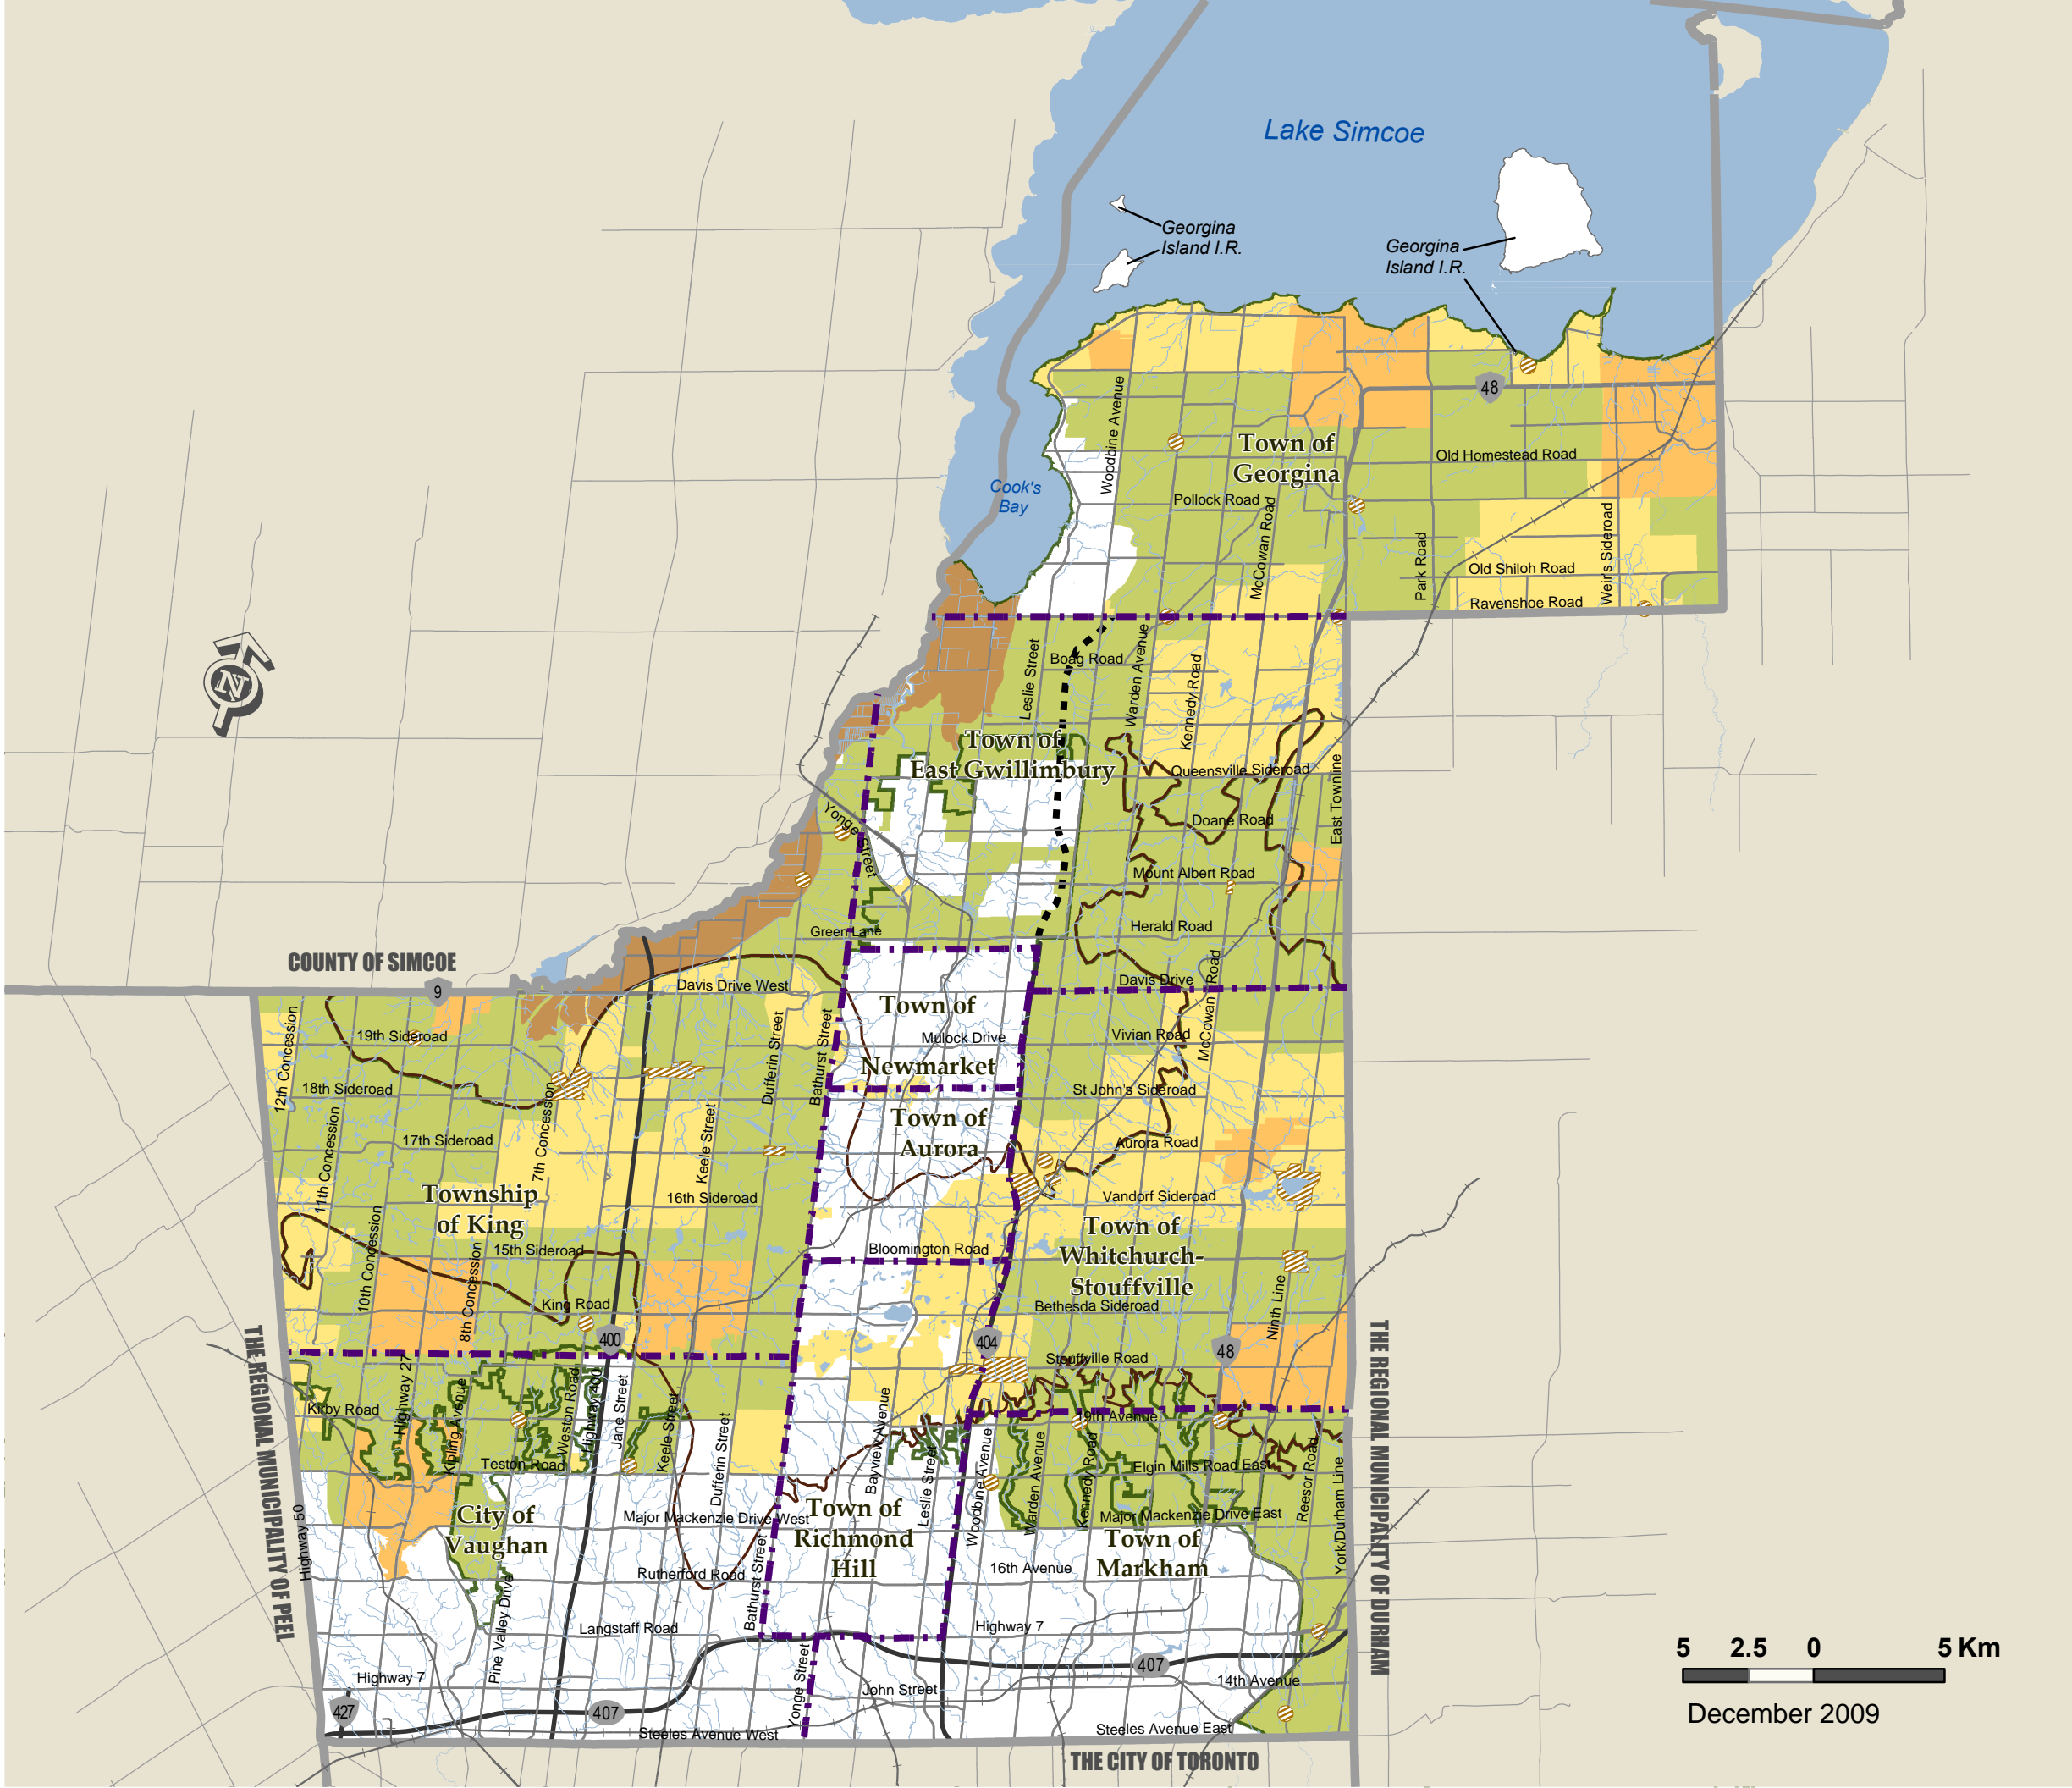

MAP 8

AGRICULTURAL AND RURAL AREA

- Rural Area
- Agricultural Area
- Holland Marsh Specialty Crop Area
- Towns and Villages
- Hamlet
- Oak Ridges Moraine Boundary
- Greenbelt Plan Area Boundary
- Provincial Highways
- Existing
- Under Construction
- Municipal Boundary
- Regional Boundary

5 2.5 0 5 Km

December 2009

Produced by: Geomatics
 Planning and Development Services Department
 © Copyright, The Regional Municipality of York, November 2009
 © Copyright, The Regional Municipalities of Durham and Peel, County of Simcoe, City of Toronto
 © Queen's Printer for Ontario 2003-2009, Includes Greenbelt and Oak Ridges Moraine Boundaries and Water Features