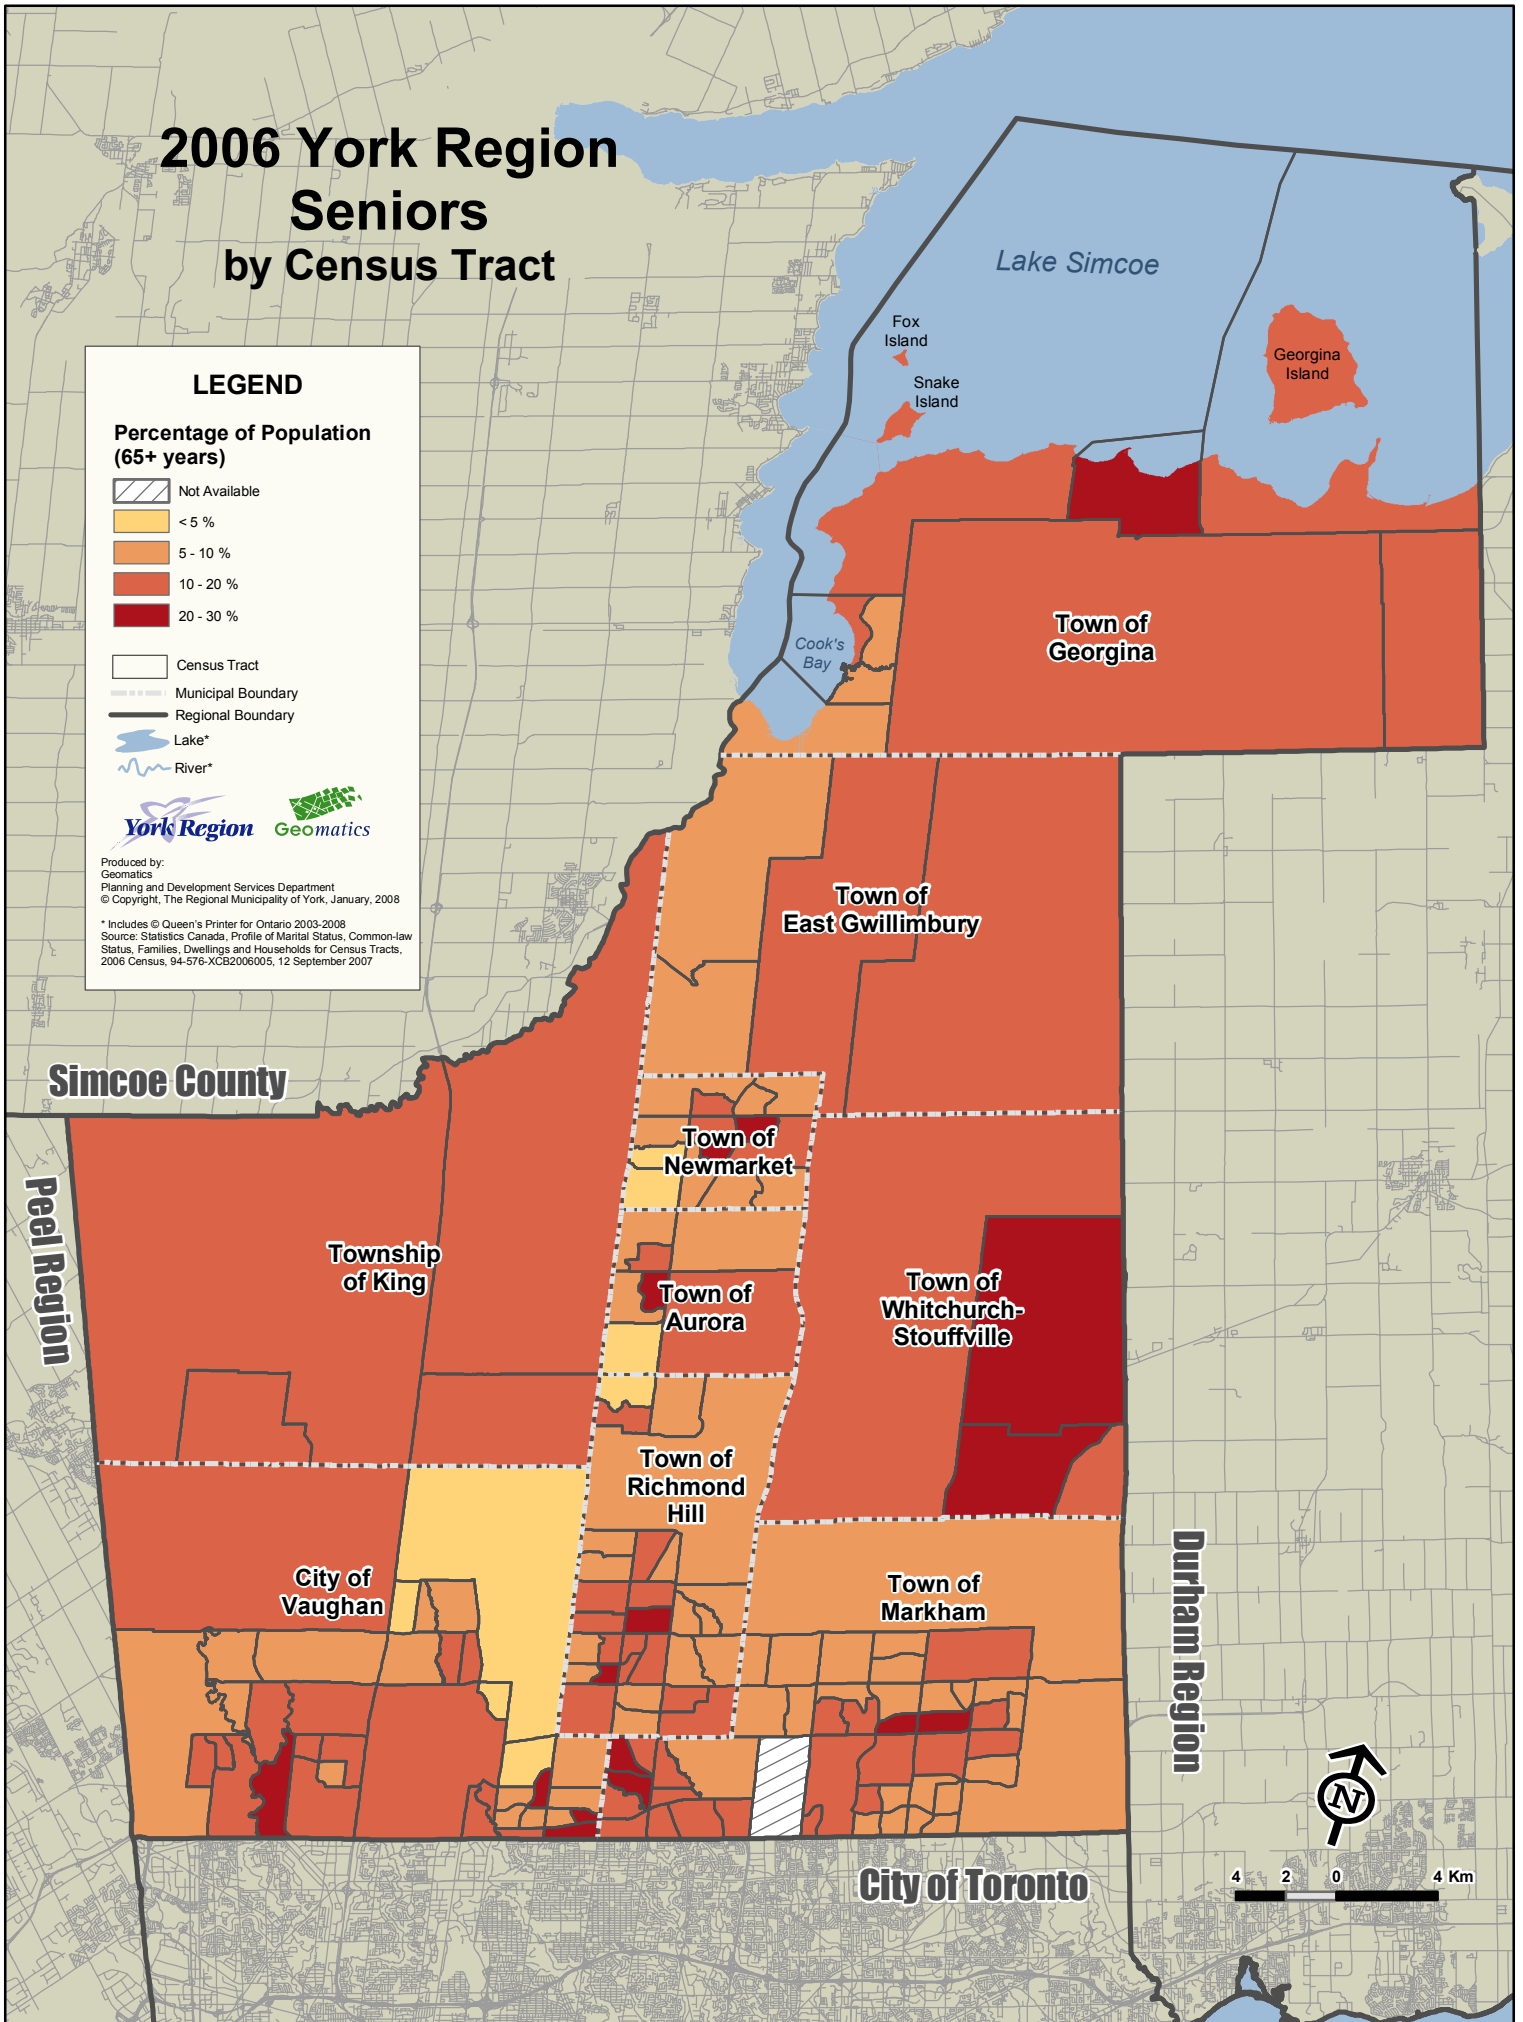

2006 York Region Seniors by Census Tract

LEGEND

Percentage of Population (65+ years)

- Not Available
- < 5 %
- 5 - 10 %
- 10 - 20 %
- 20 - 30 %

- Census Tract
- Municipal Boundary
- Regional Boundary
- Lake*
- River*

Produced by:
Geomatics
Planning and Development Services Department
© Copyright, The Regional Municipality of York, January, 2008

4 2 0 4 Km