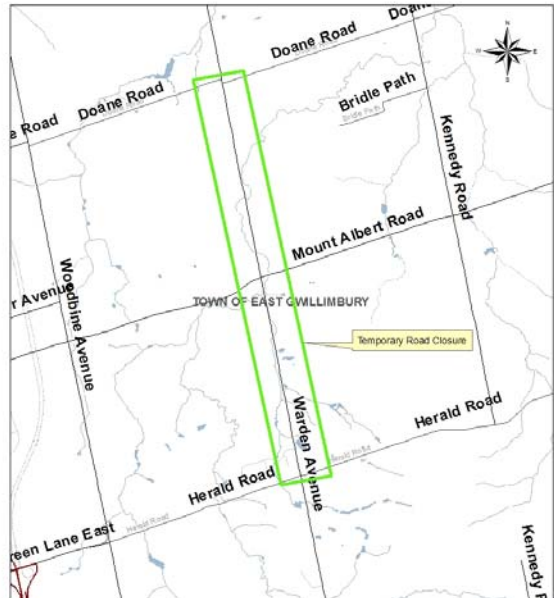

- 30 -

Media Contact: Michael Kemp, Corporate Communications, York Region
Phone: 905 830-4444, ext. 1232 or Cell 905 251-6419
Email: michael.kemp@york.ca