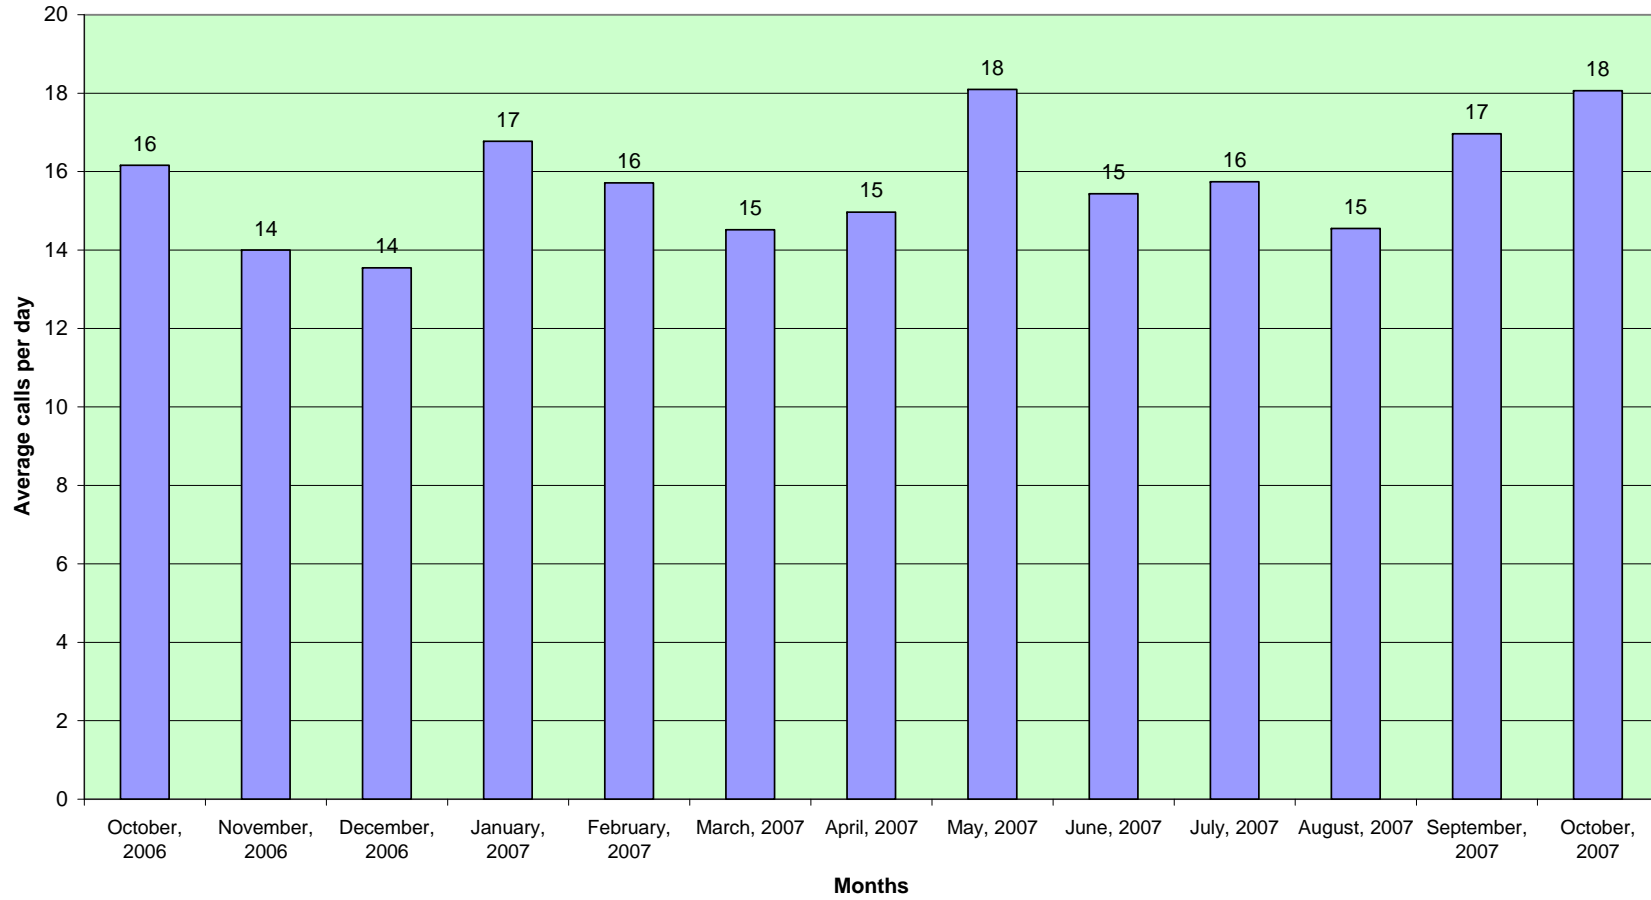

CHART 1

VIVA AUTOMATED FARE COLLECTION SYSTEM
ALARMS

CHART 2

VIVA AUTOMATED FARE COLLECTION SYSTEM
PERCENTAGE AVAILABILITY