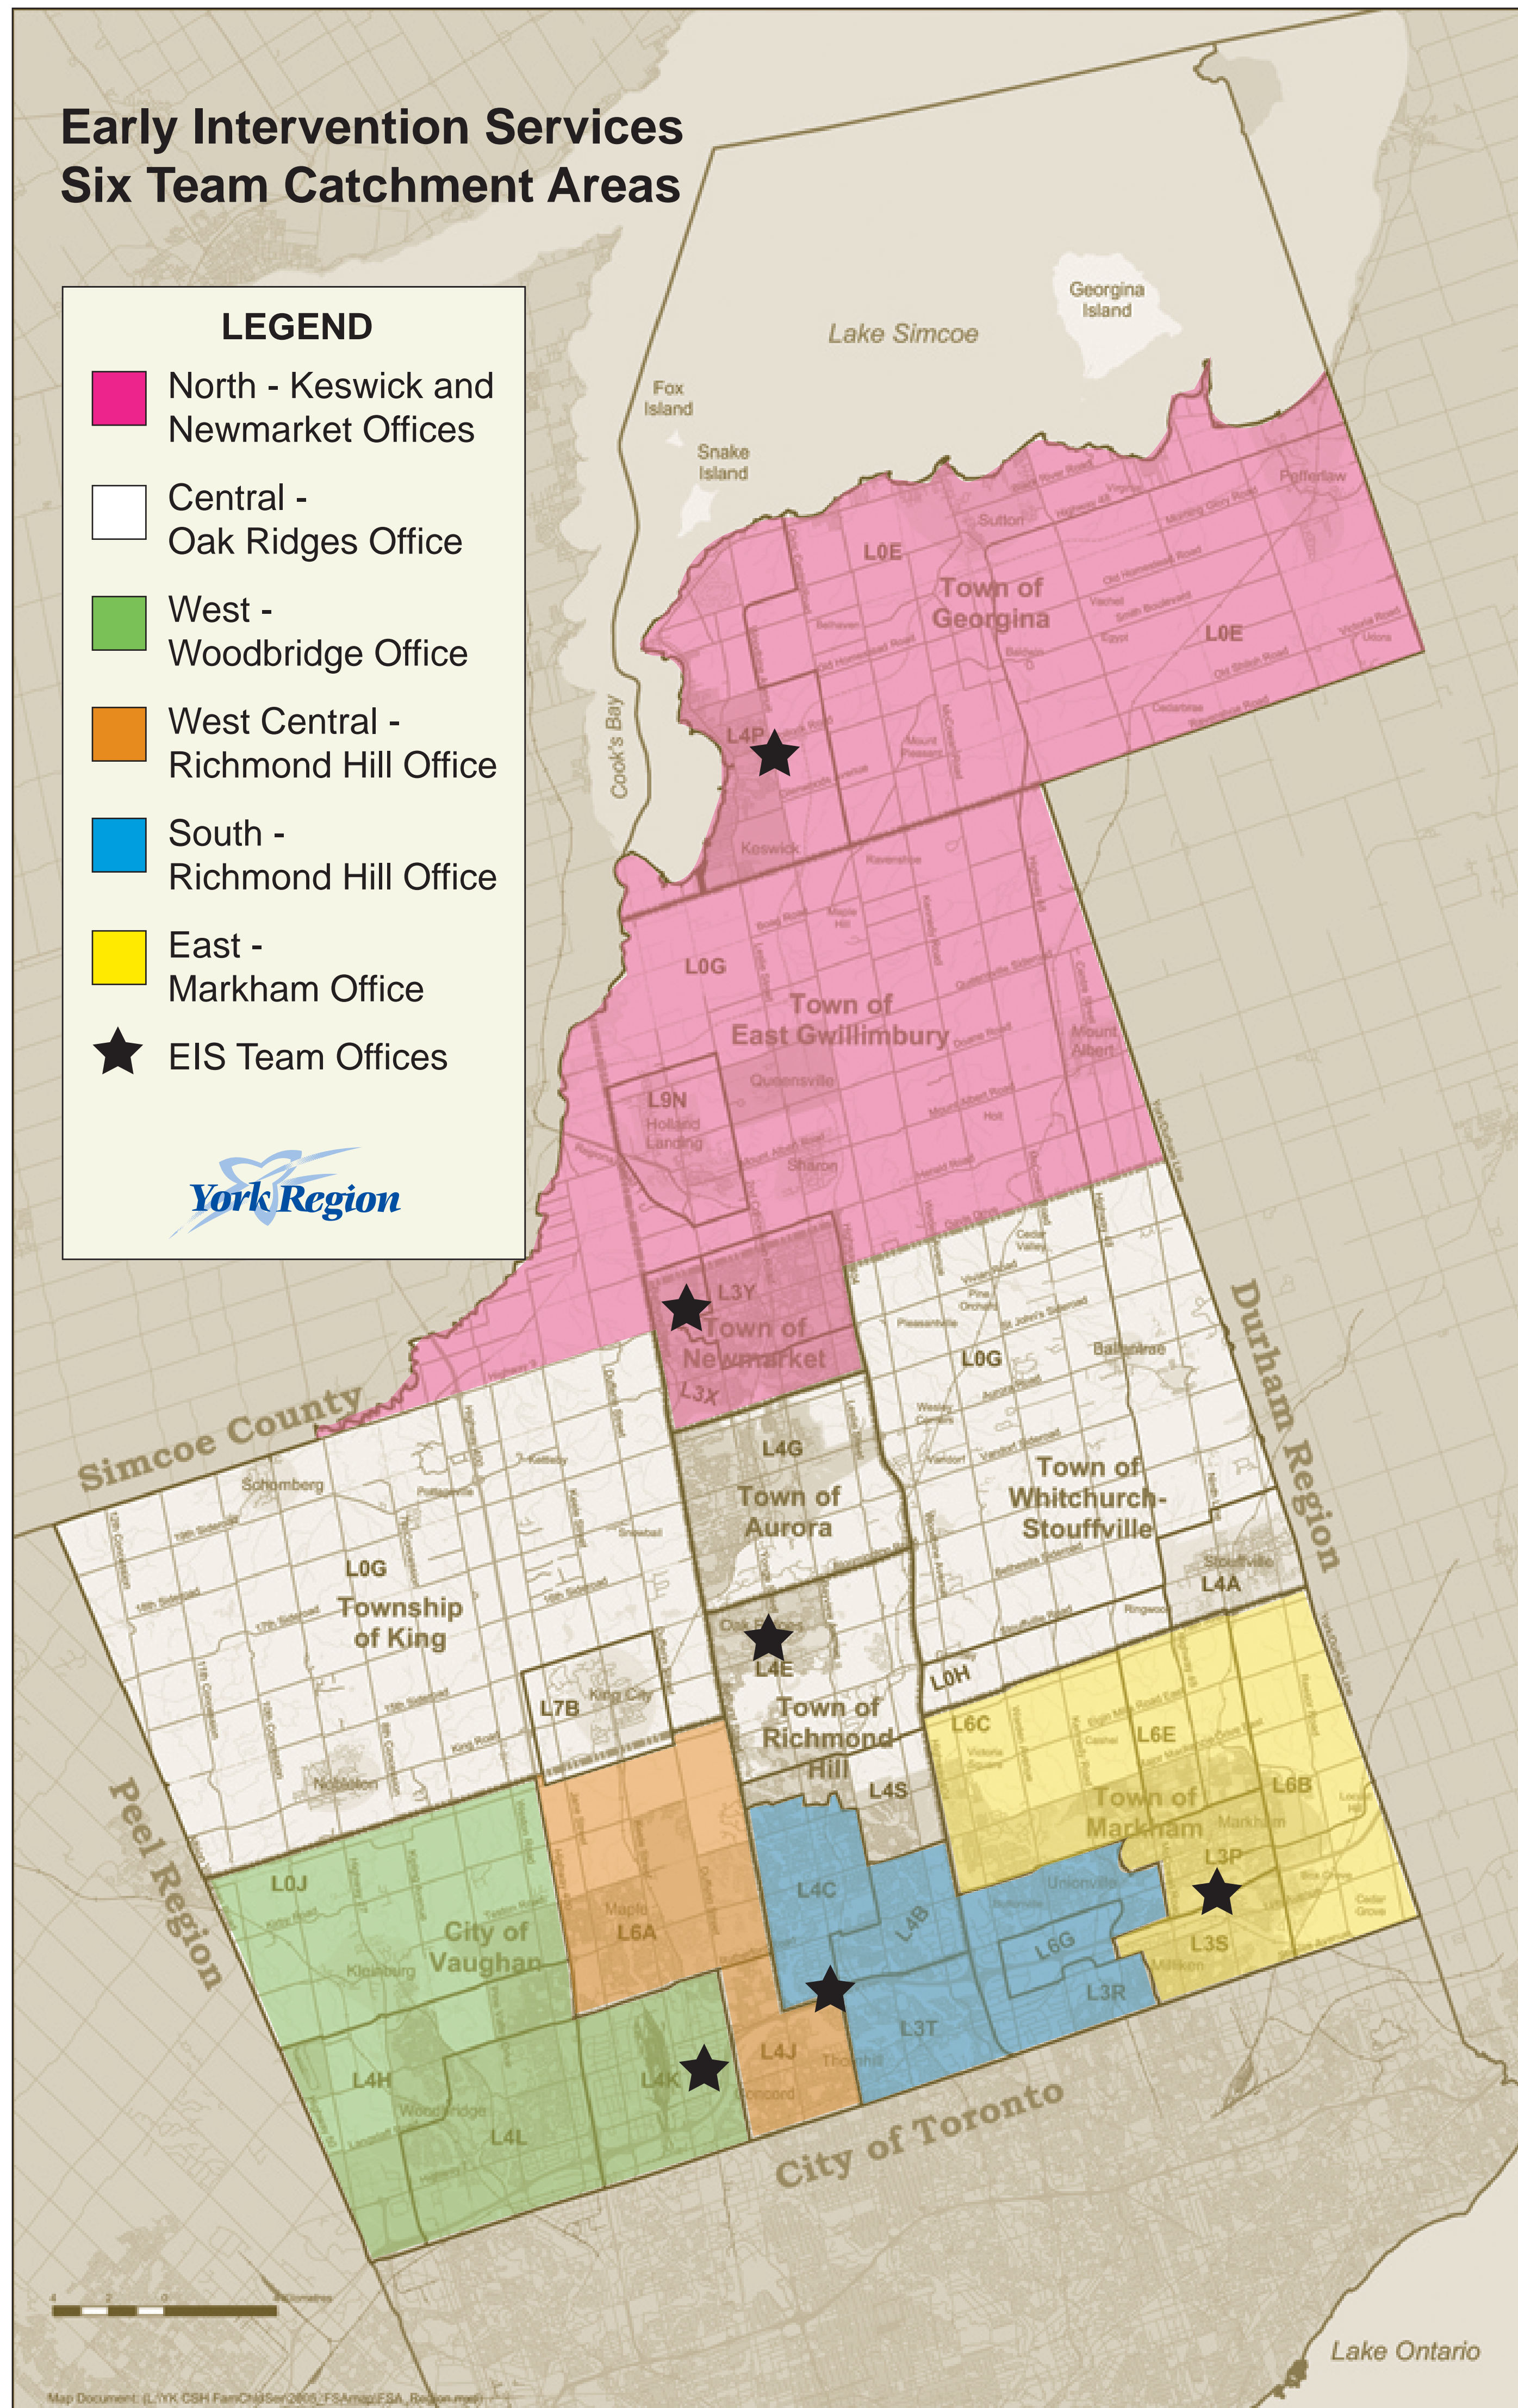

Early Intervention Services Six Team Catchment Areas

LEGEND

- North - Keswick and Newmarket Offices
- Central - Oak Ridges Office
- West - Woodbridge Office
- West Central - Richmond Hill Office
- South - Richmond Hill Office
- East - Markham Office
- ★ EIS Team Offices

SUPPORTS TO CHILDREN IN CHILD CARE AND COMMUNITY PROGRAMS

NUMBER OF CHILDREN SERVED IN YEAR

SERVICE TRENDS 1997 - 2007 (AS OF SEPTEMBER 30, 2007)