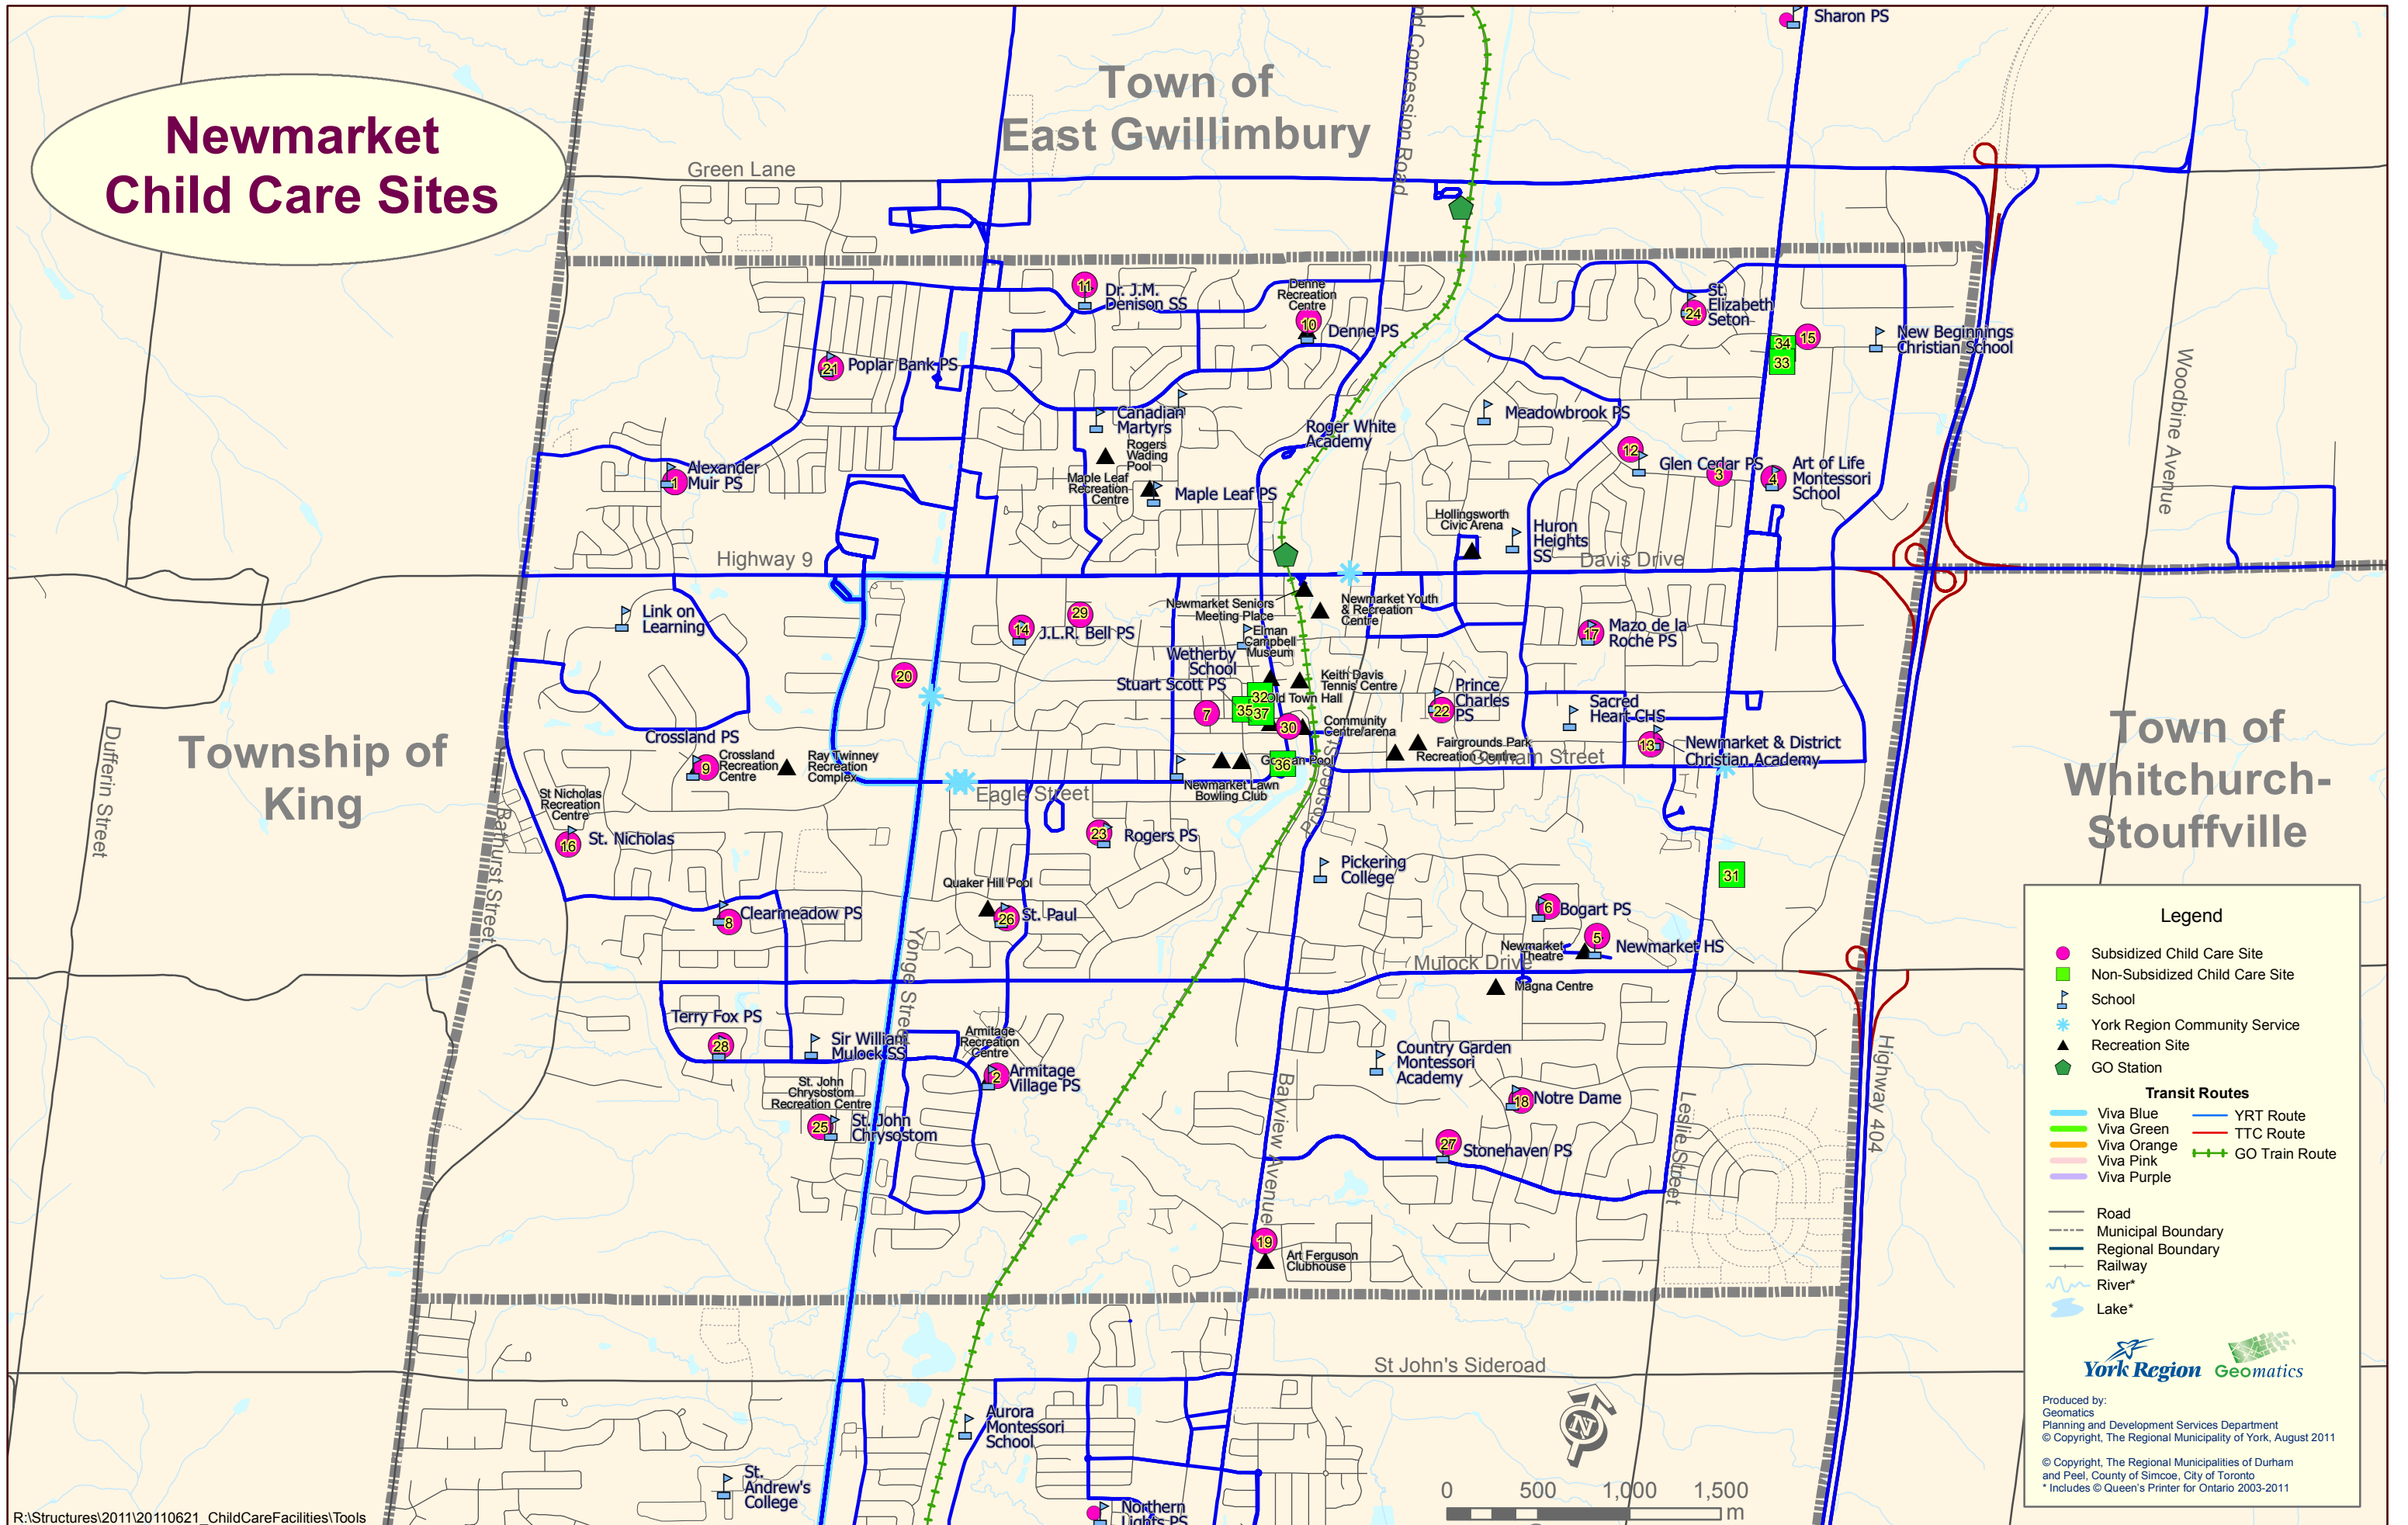

# Newmarket Child Care Sites

**Legend**

- Subsized Child Care Site
- Non-Subsized Child Care Site
- School
- York Region Community Service
- Recreation Site
- GO Station

**Transit Routes**

- Viva Blue
- Viva Green
- Viva Orange
- Viva Pink
- Viva Purple
- YRT Route
- TTC Route
- GO Train Route

Road  
 Municipal Boundary  
 Regional Boundary  
 Railway  
 River\*  
 Lake\*

Produced by:  
 Geomatics  
 Planning and Development Services Department  
 © Copyright, The Regional Municipality of York, August 2011