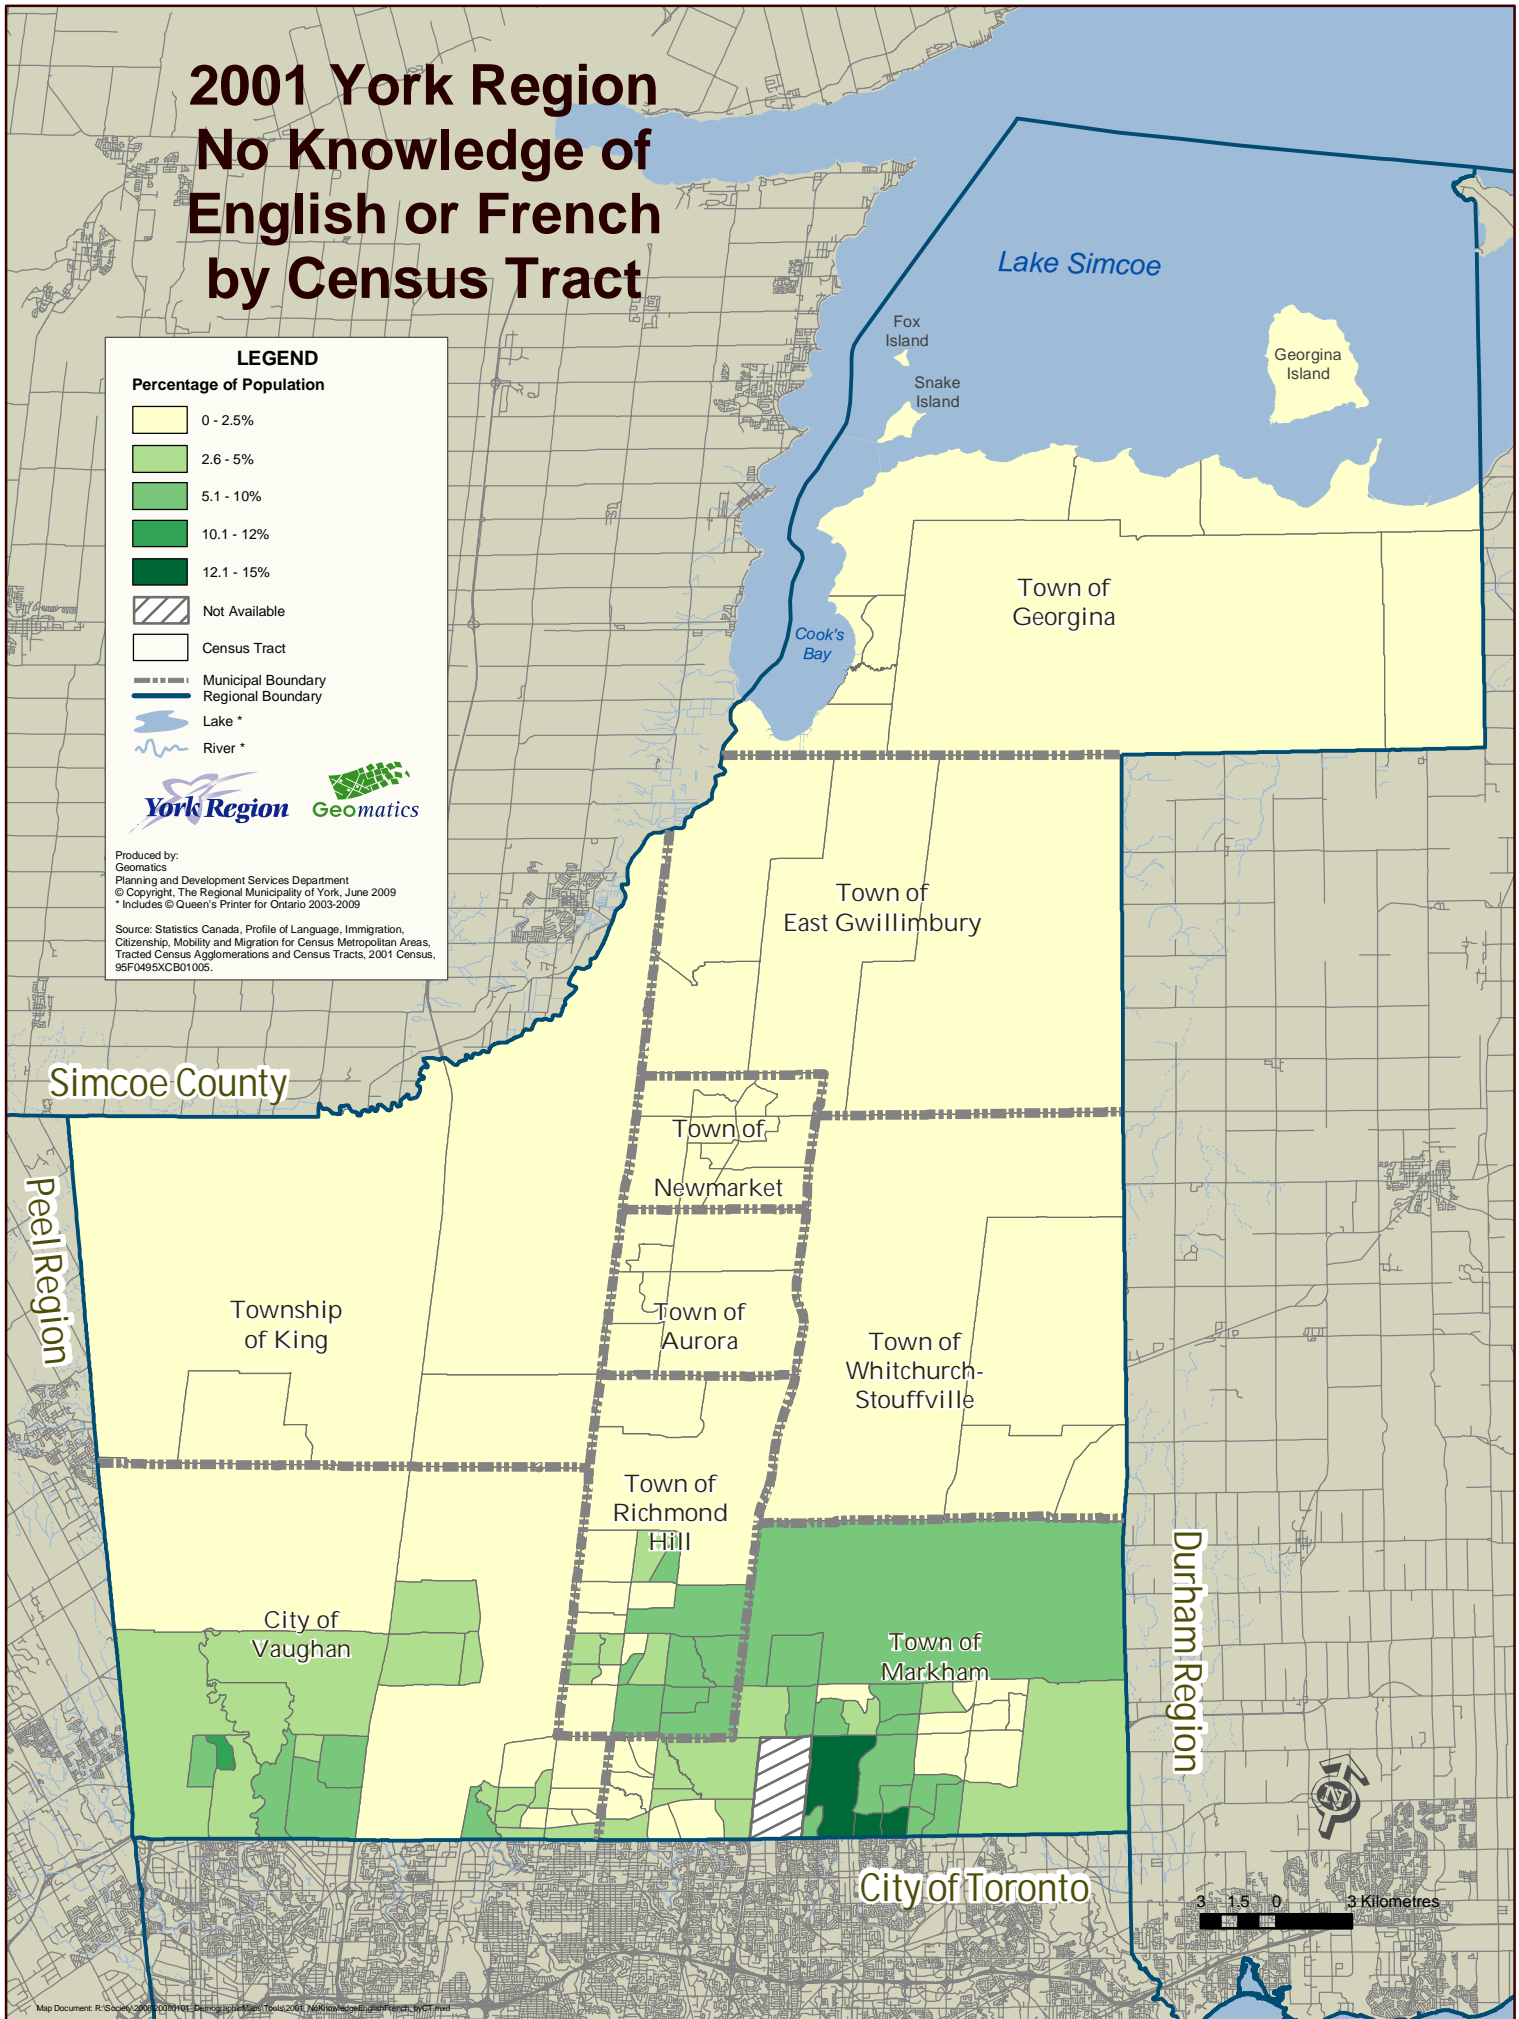

2001 York Region No Knowledge of English or French by Census Tract

LEGEND

Percentage of Population

- 0 - 2.5%
- 2.6 - 5%
- 5.1 - 10%
- 10.1 - 12%
- 12.1 - 15%

Not Available

Census Tract

Municipal Boundary

Regional Boundary

Lake *

River *

Durham Region

Peel Region

3 1.5 0 3 Kilometres