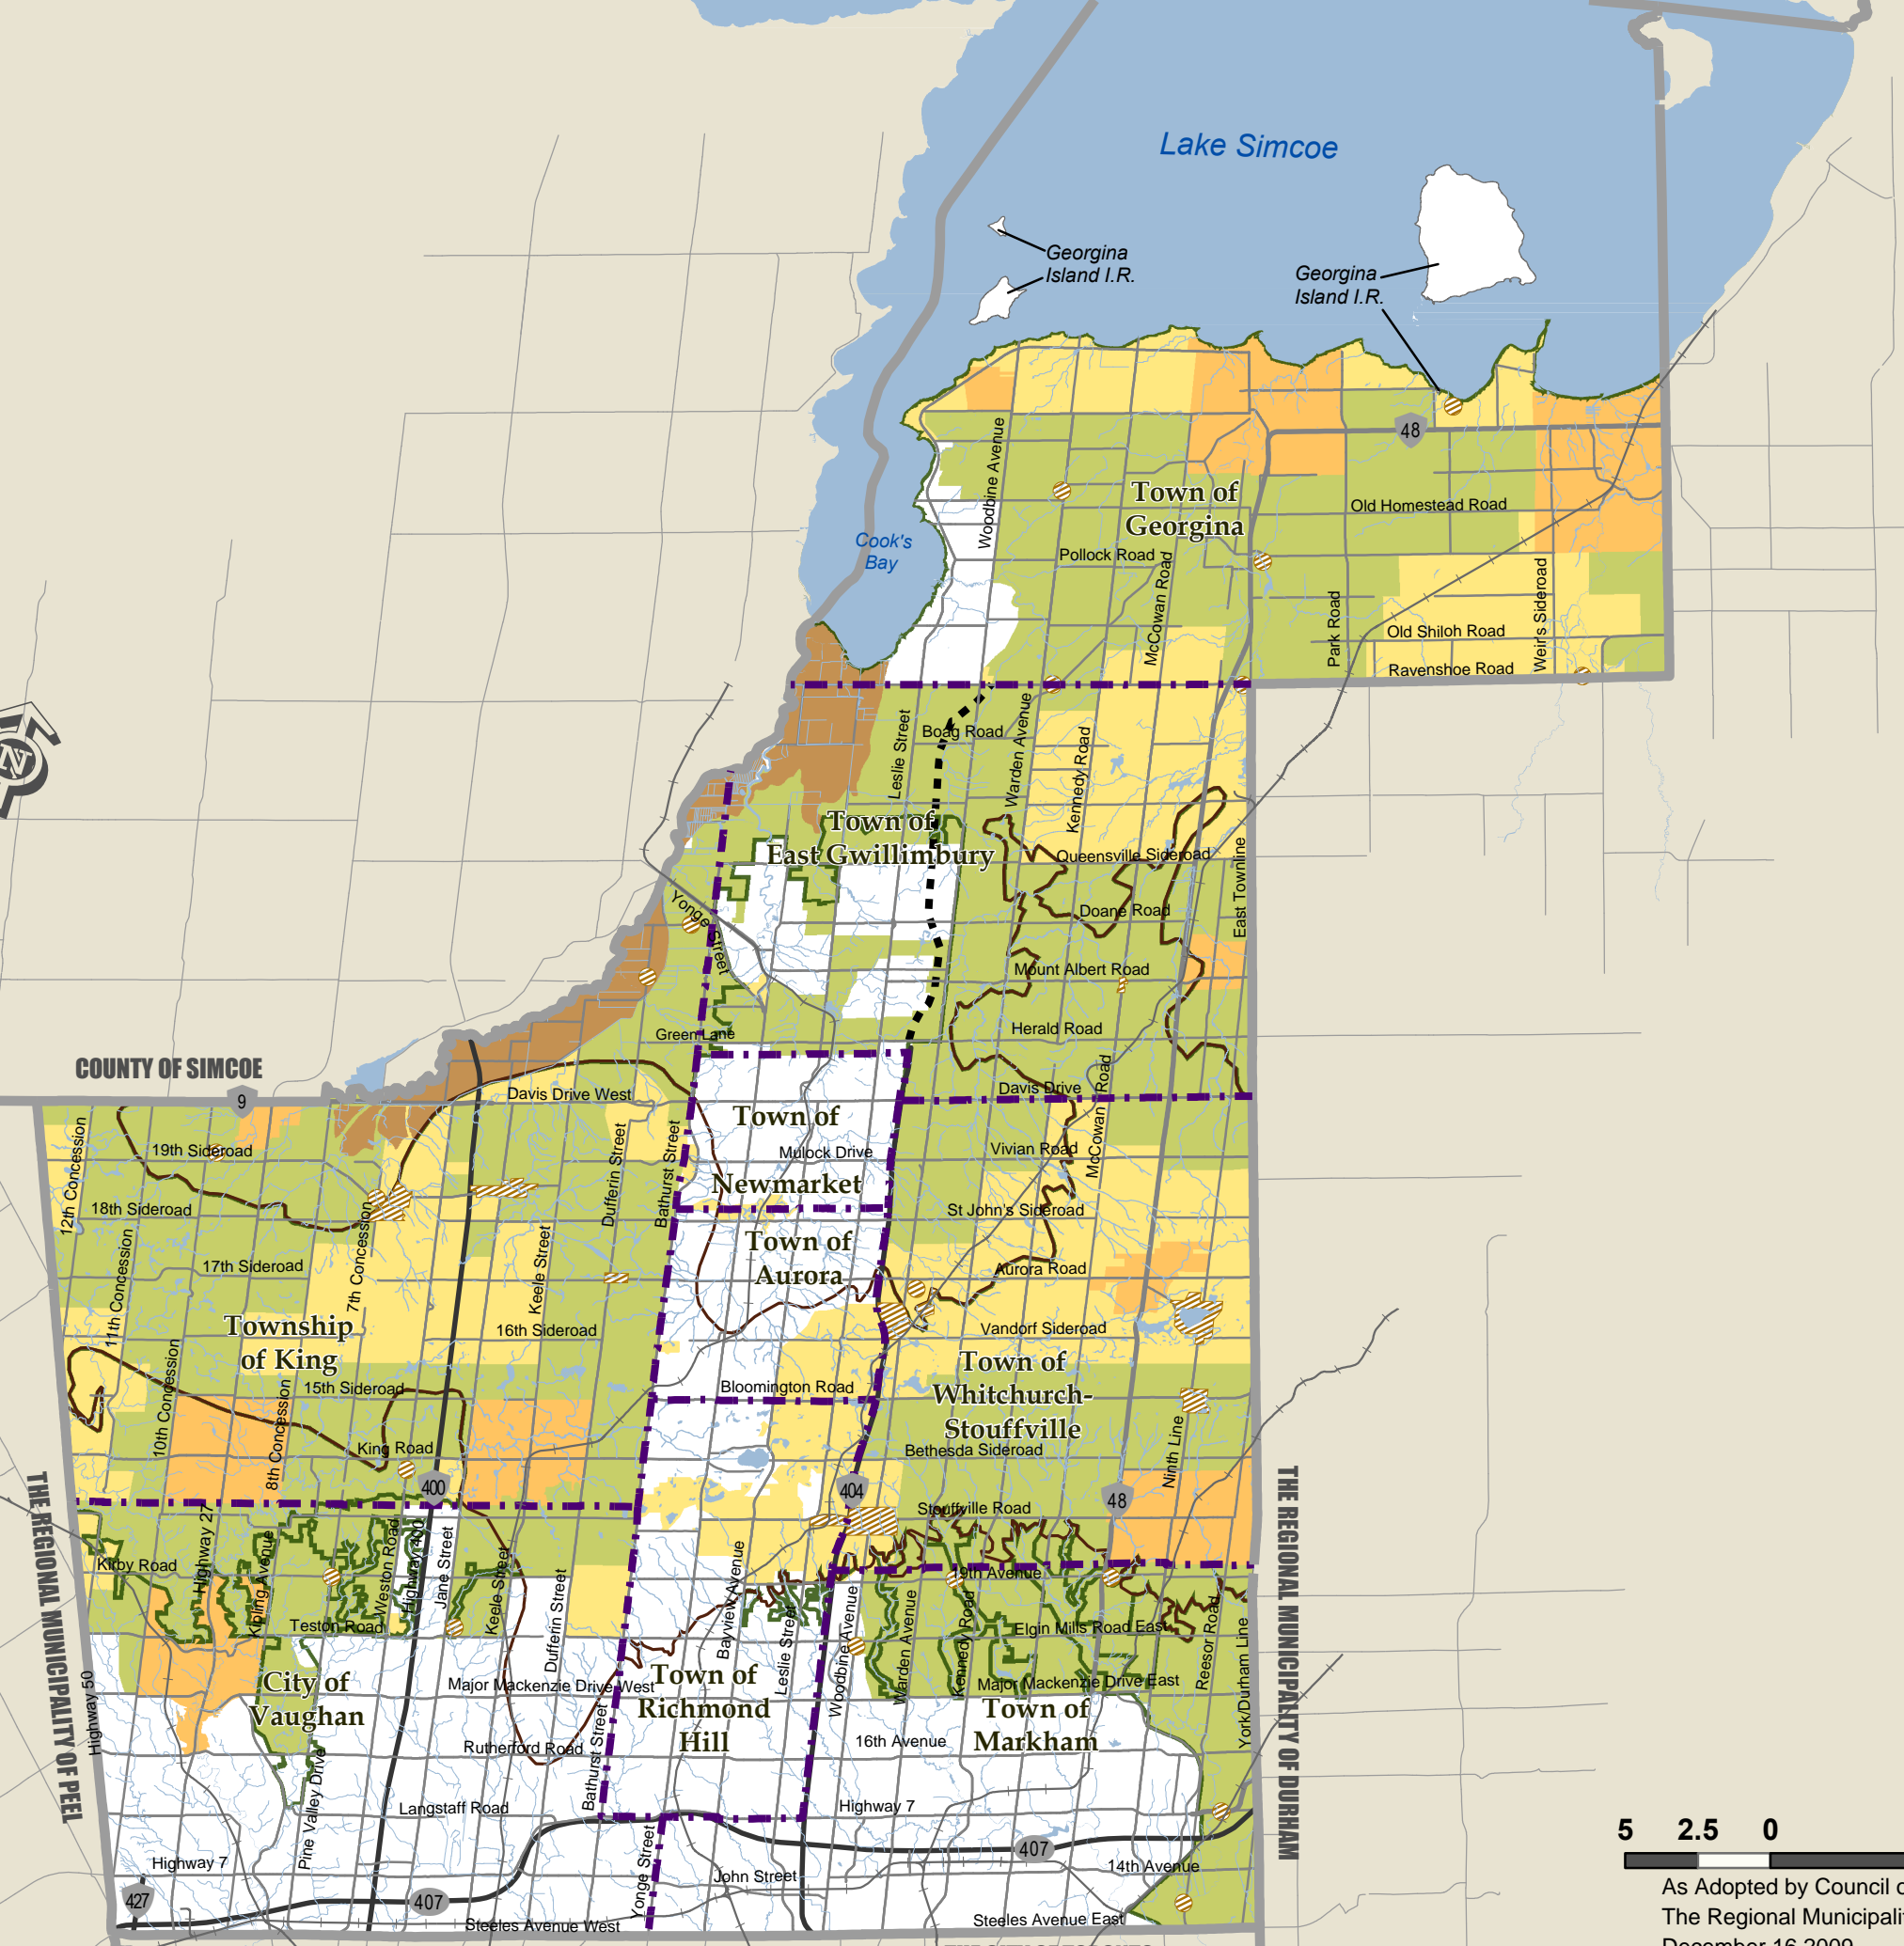

MAP 8

AGRICULTURAL AND RURAL AREA

- Rural Area
- Agricultural Area
- Holland Marsh Specialty Crop Area
- Towns and Villages
- Hamlet
- Oak Ridges Moraine Boundary
- Greenbelt Plan Area Boundary
- Provincial Highways
- Existing
- Under Construction
- Municipal Boundary
- Regional Boundary

As Adopted by Council of
The Regional Municipality of York
December 16 2009

Produced by: Geomatics
Planning and Development Services Department
© Copyright, The Regional Municipality of York, December 2009

© Copyright, The Regional Municipalities of Durham and Peel, County of Simcoe, City of Toronto
© Queen's Printer for Ontario 2003-2009, Includes Greenbelt and Oak Ridges Moraine Boundaries and Water Features