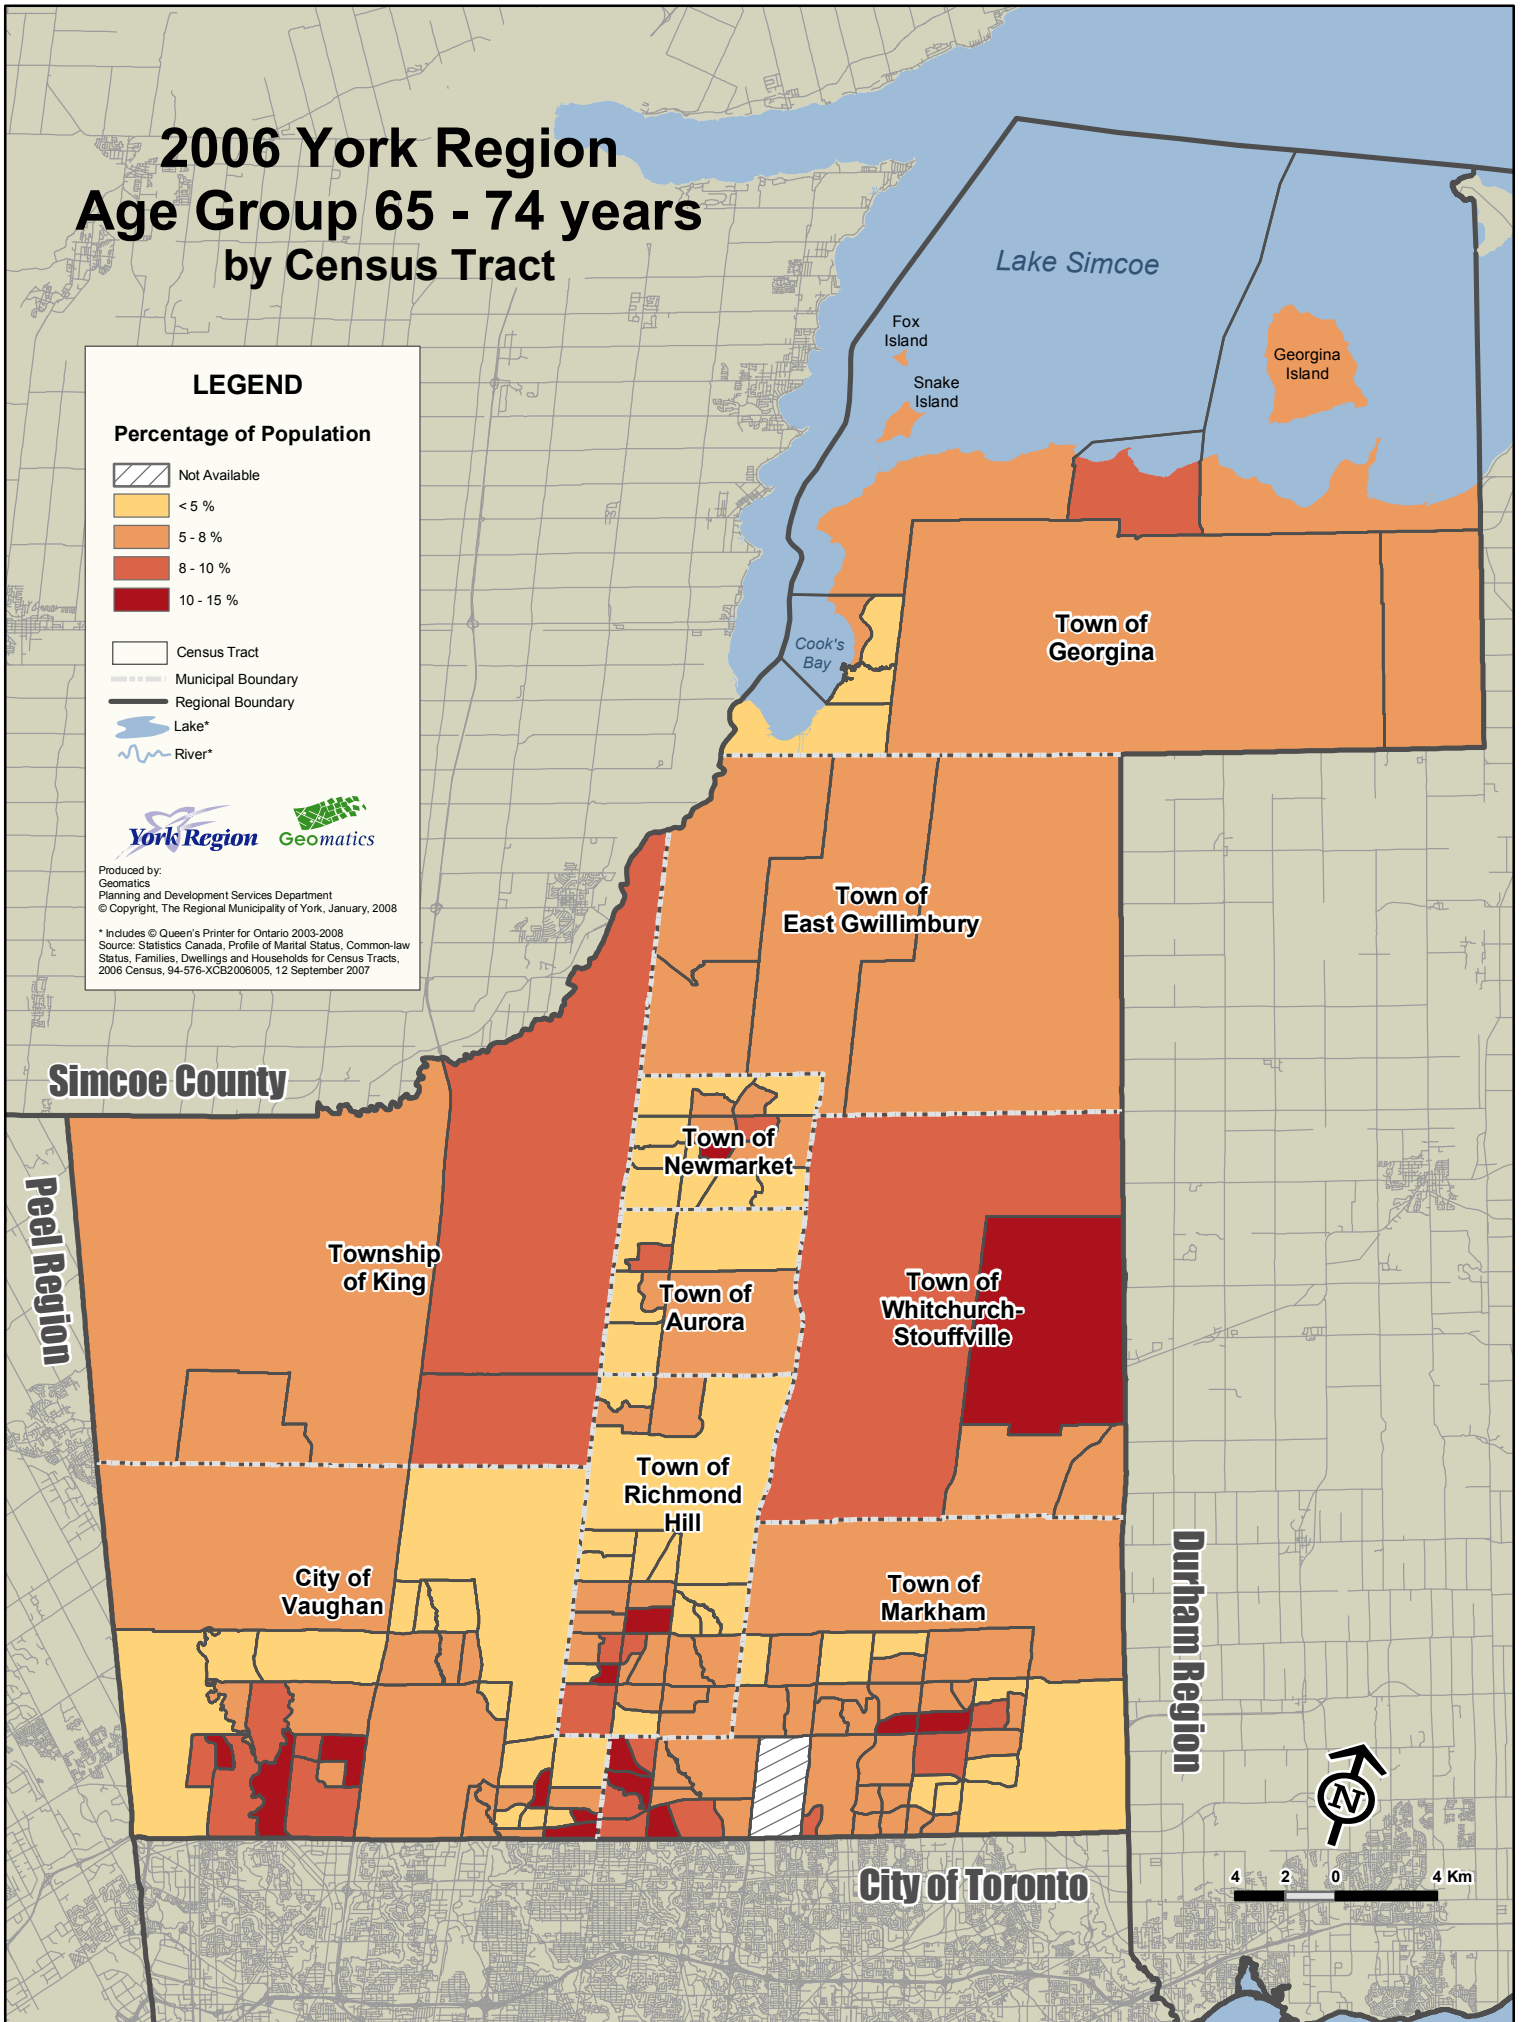

2006 York Region Age Group 65 - 74 years by Census Tract

LEGEND

Percentage of Population

- Not Available
- < 5 %
- 5 - 8 %
- 8 - 10 %
- 10 - 15 %

- Census Tract
- Municipal Boundary
- Regional Boundary
- Lake*
- River*

Produced by:
Geomatics
Planning and Development Services Department
© Copyright, The Regional Municipality of York, January, 2008

4 2 0 4 Km