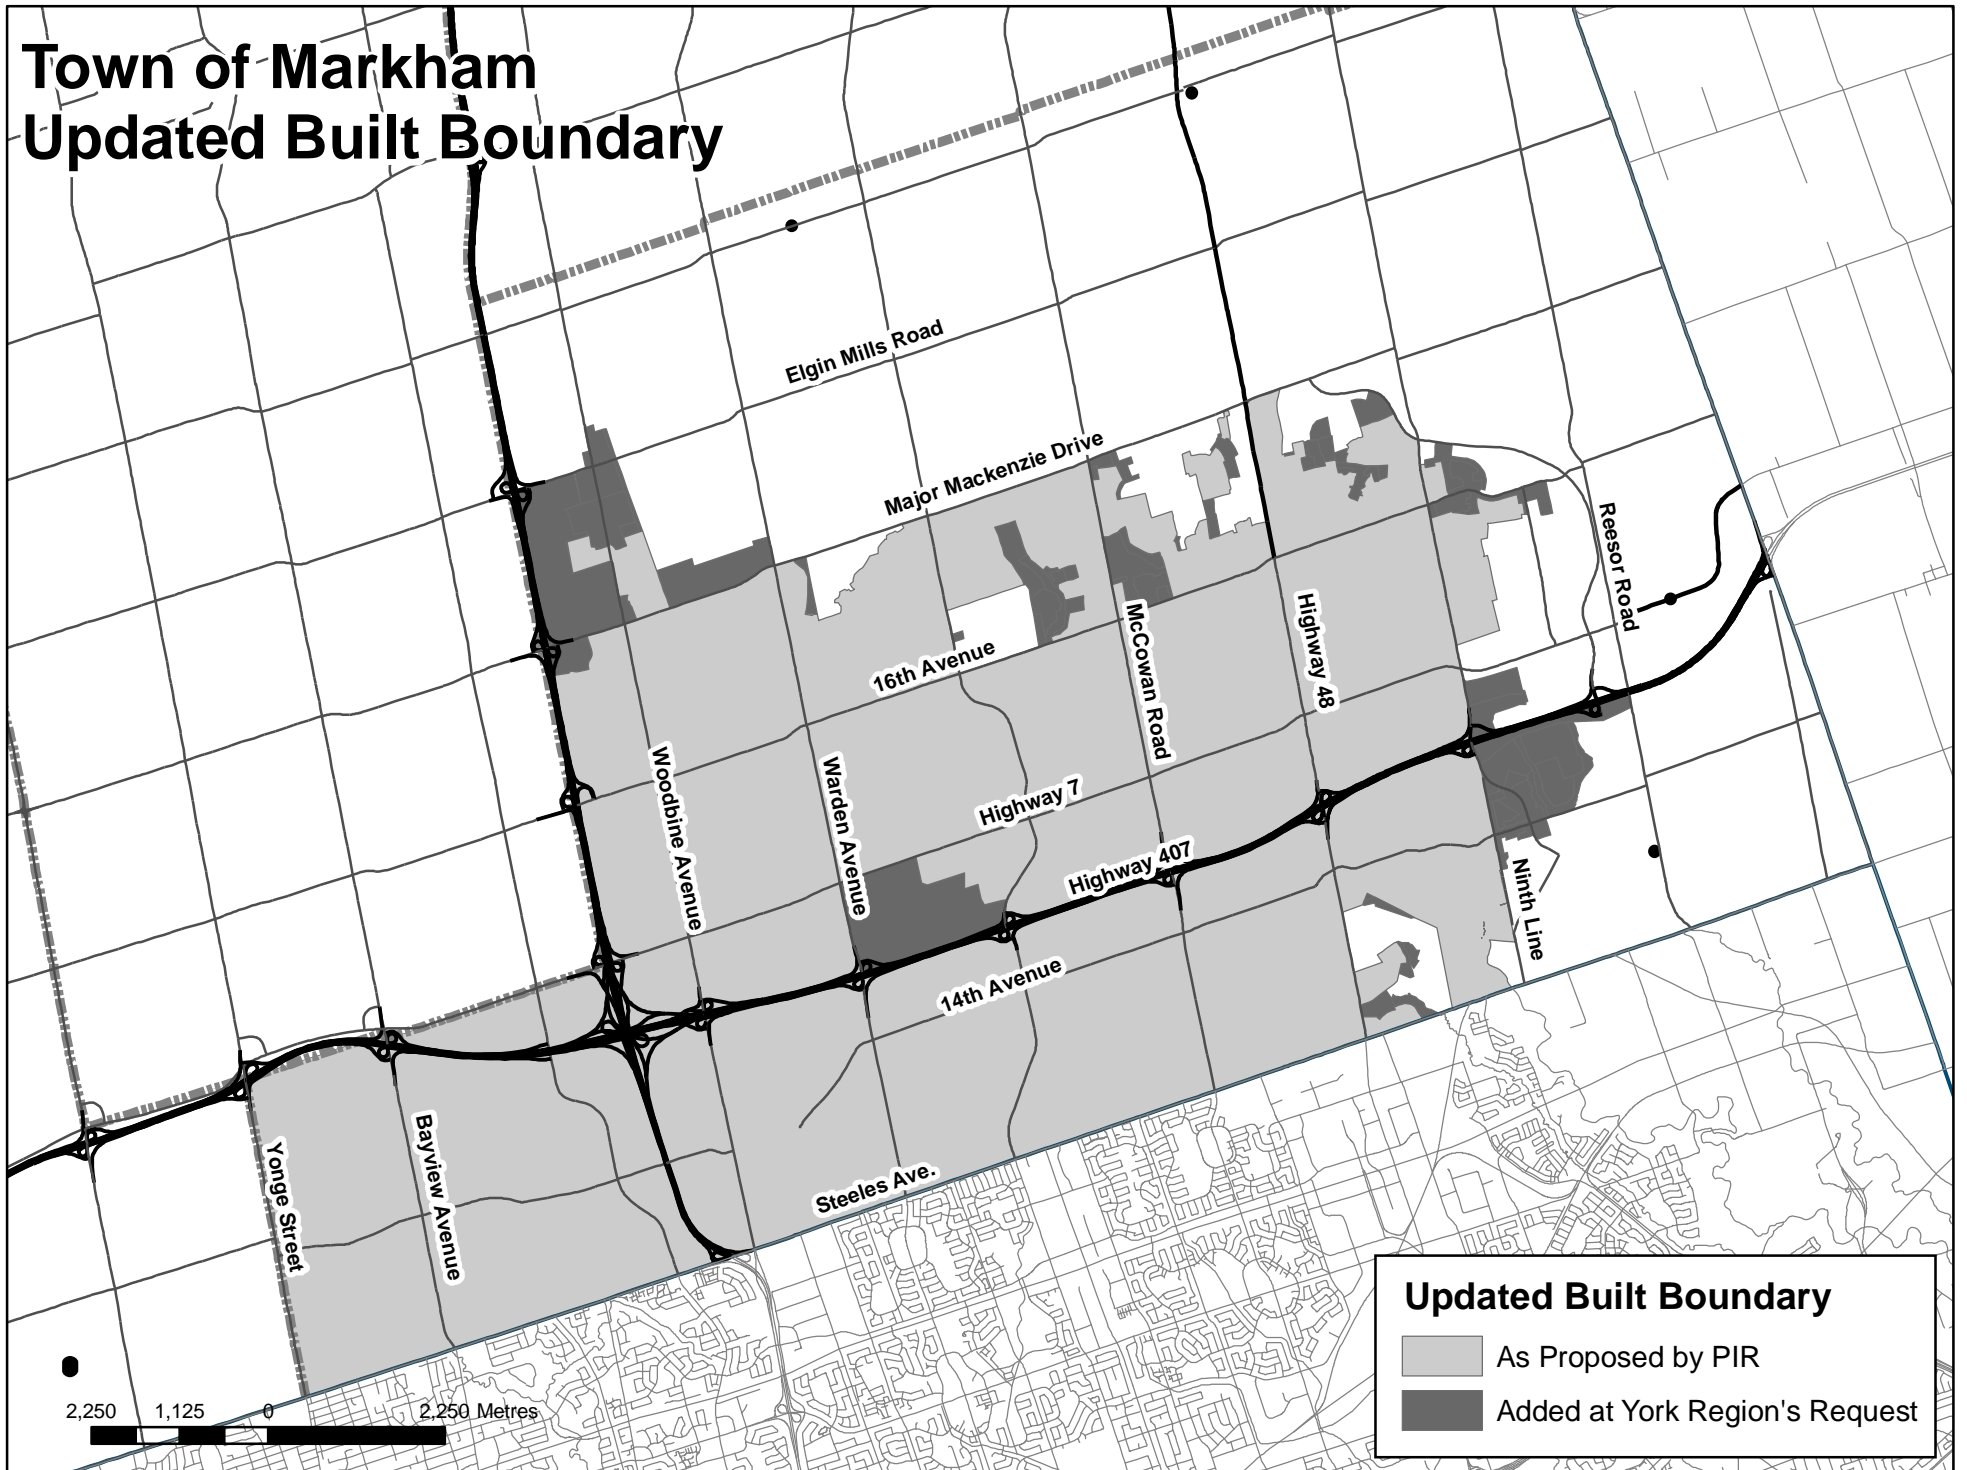

Town of Aurora Updated Built Boundary

Council Attachment 4

Updated Built Boundary

- As Proposed by PIR
- Added at York Region's Request

Town of East Gwillimbury Updated Built Boundary

Updated Built Boundary

- As Proposed by PIR
- Added at York Region's Request

2,000 1,000 0 2,000 Metres

Town of Georgina Updated Built Boundary

Updated Built Boundary

- As Proposed by PIR
- Added at York Region's Request
- Remains in Built Boundary
- York Region Requested Removal

Township of King Updated Built Boundary

Town of Markham Updated Built Boundary

Updated Built Boundary

- As Proposed by PIR
- Added at York Region's Request

Town of Newmarket Updated Built Boundary

Updated Built Boundary

- As Proposed by PIR
- Added at York Region's Request

Town of Richmond Hill Updated Built Boundary

City of Vaughan Updated Built Boundary

Updated Built Boundary

- As Proposed by PIR
- Added at York Region's Request