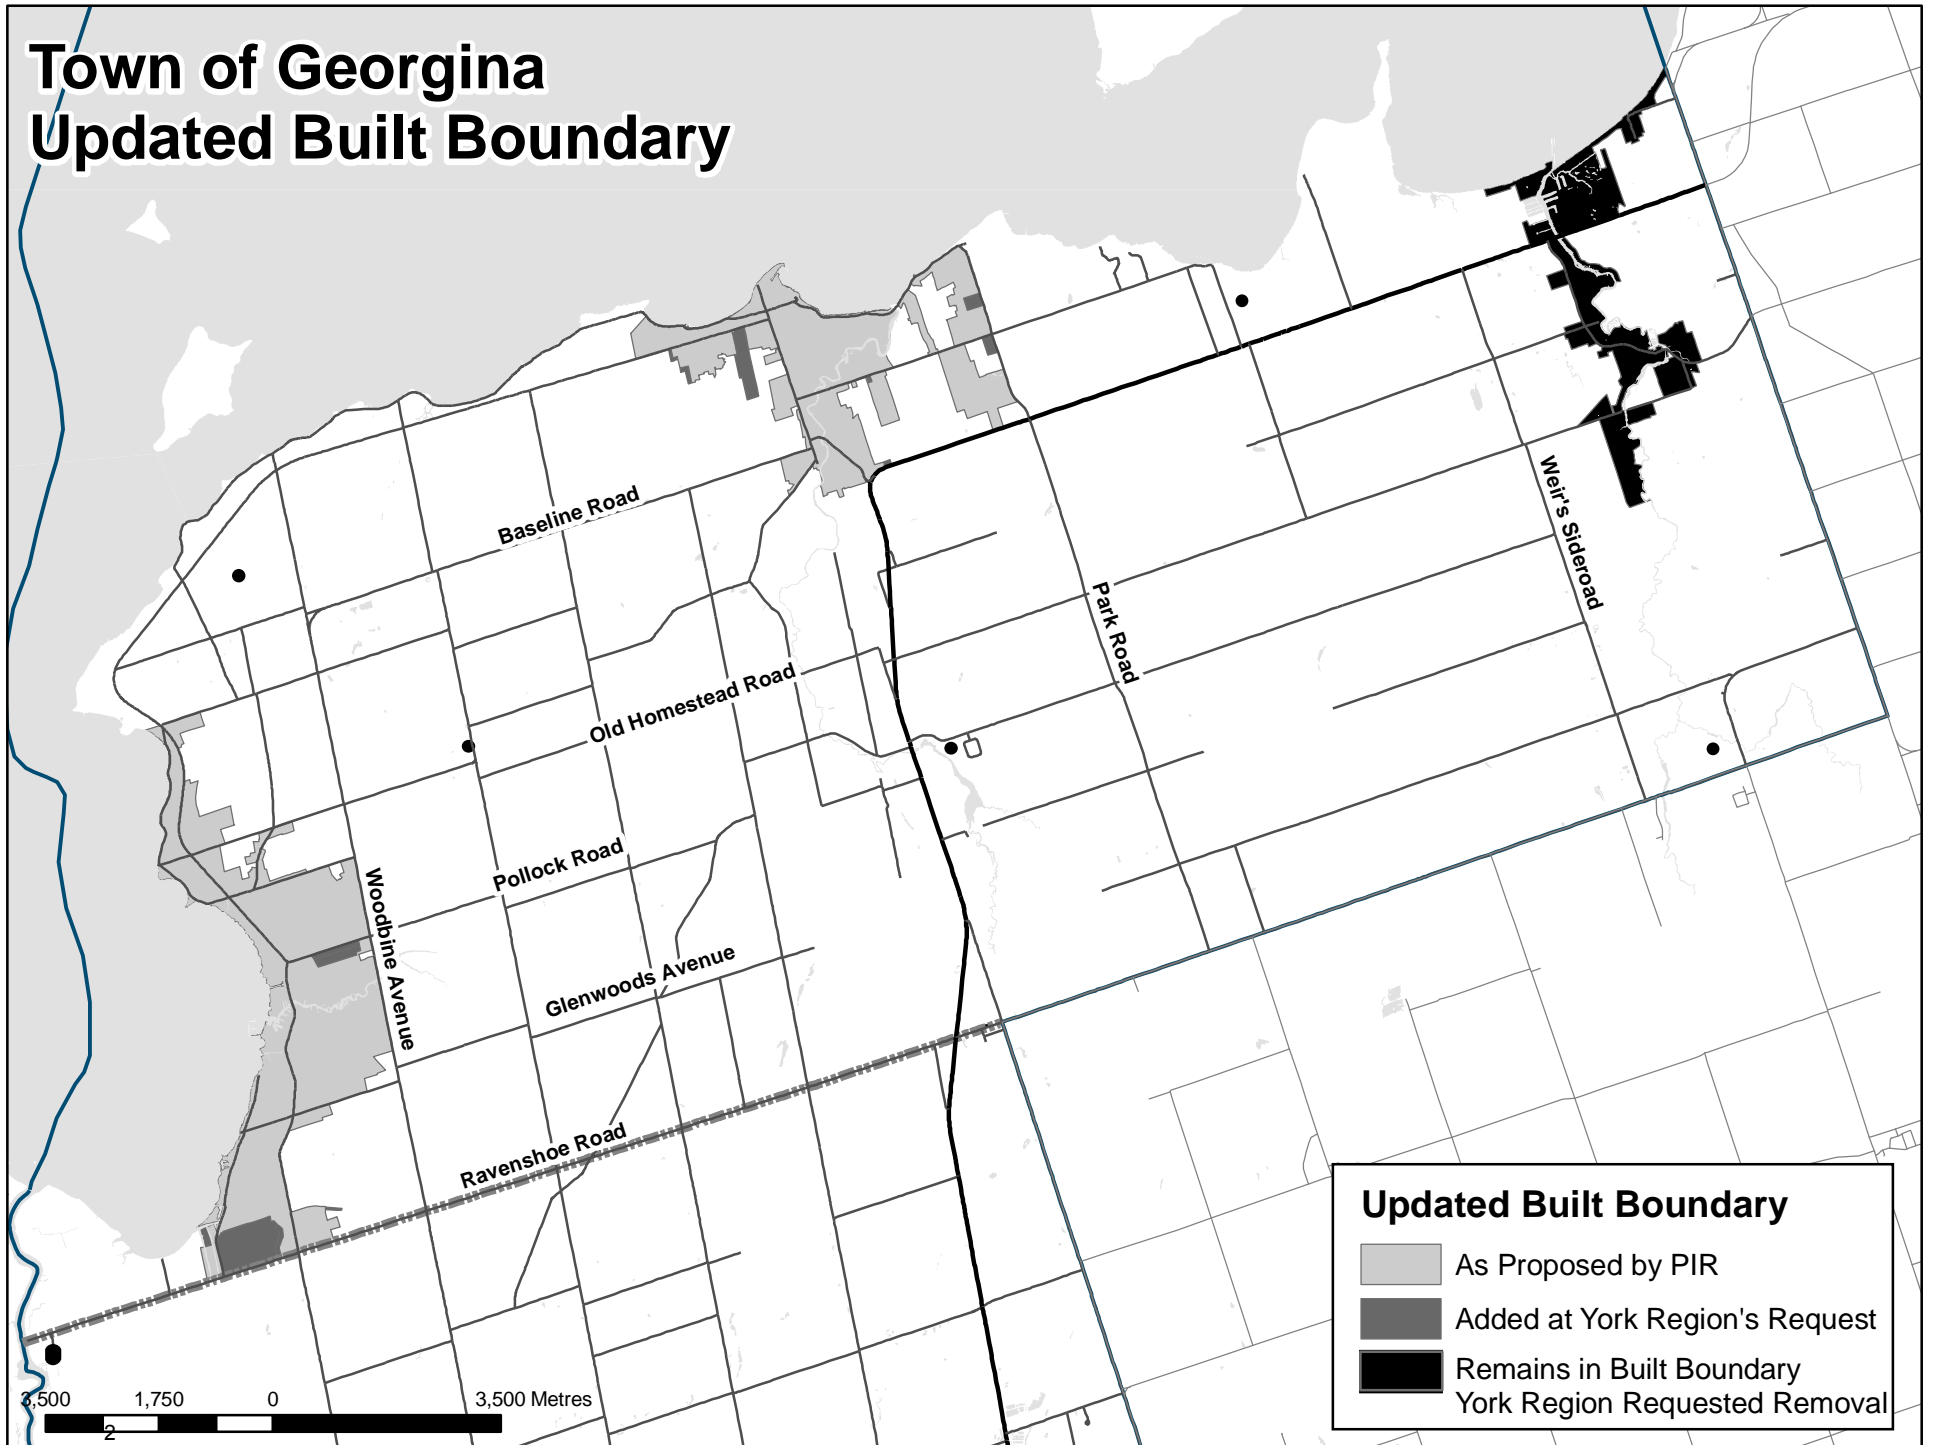

Town of Aurora Updated Built Boundary

Council Attachment 4

Updated Built Boundary

- As Proposed by PIR
- Added at York Region's Request

Town of East Gwillimbury Updated Built Boundary

Updated Built Boundary

- As Proposed by PIR
- Added at York Region's Request

2,000 1,000 0 2,000 Metres

Town of Georgina Updated Built Boundary

Updated Built Boundary

- As Proposed by PIR
- Added at York Region's Request
- Remains in Built Boundary
- York Region Requested Removal

Township of King Updated Built Boundary

Town of Markham Updated Built Boundary

Updated Built Boundary

- As Proposed by PIR
- Added at York Region's Request

Town of Newmarket Updated Built Boundary

Updated Built Boundary