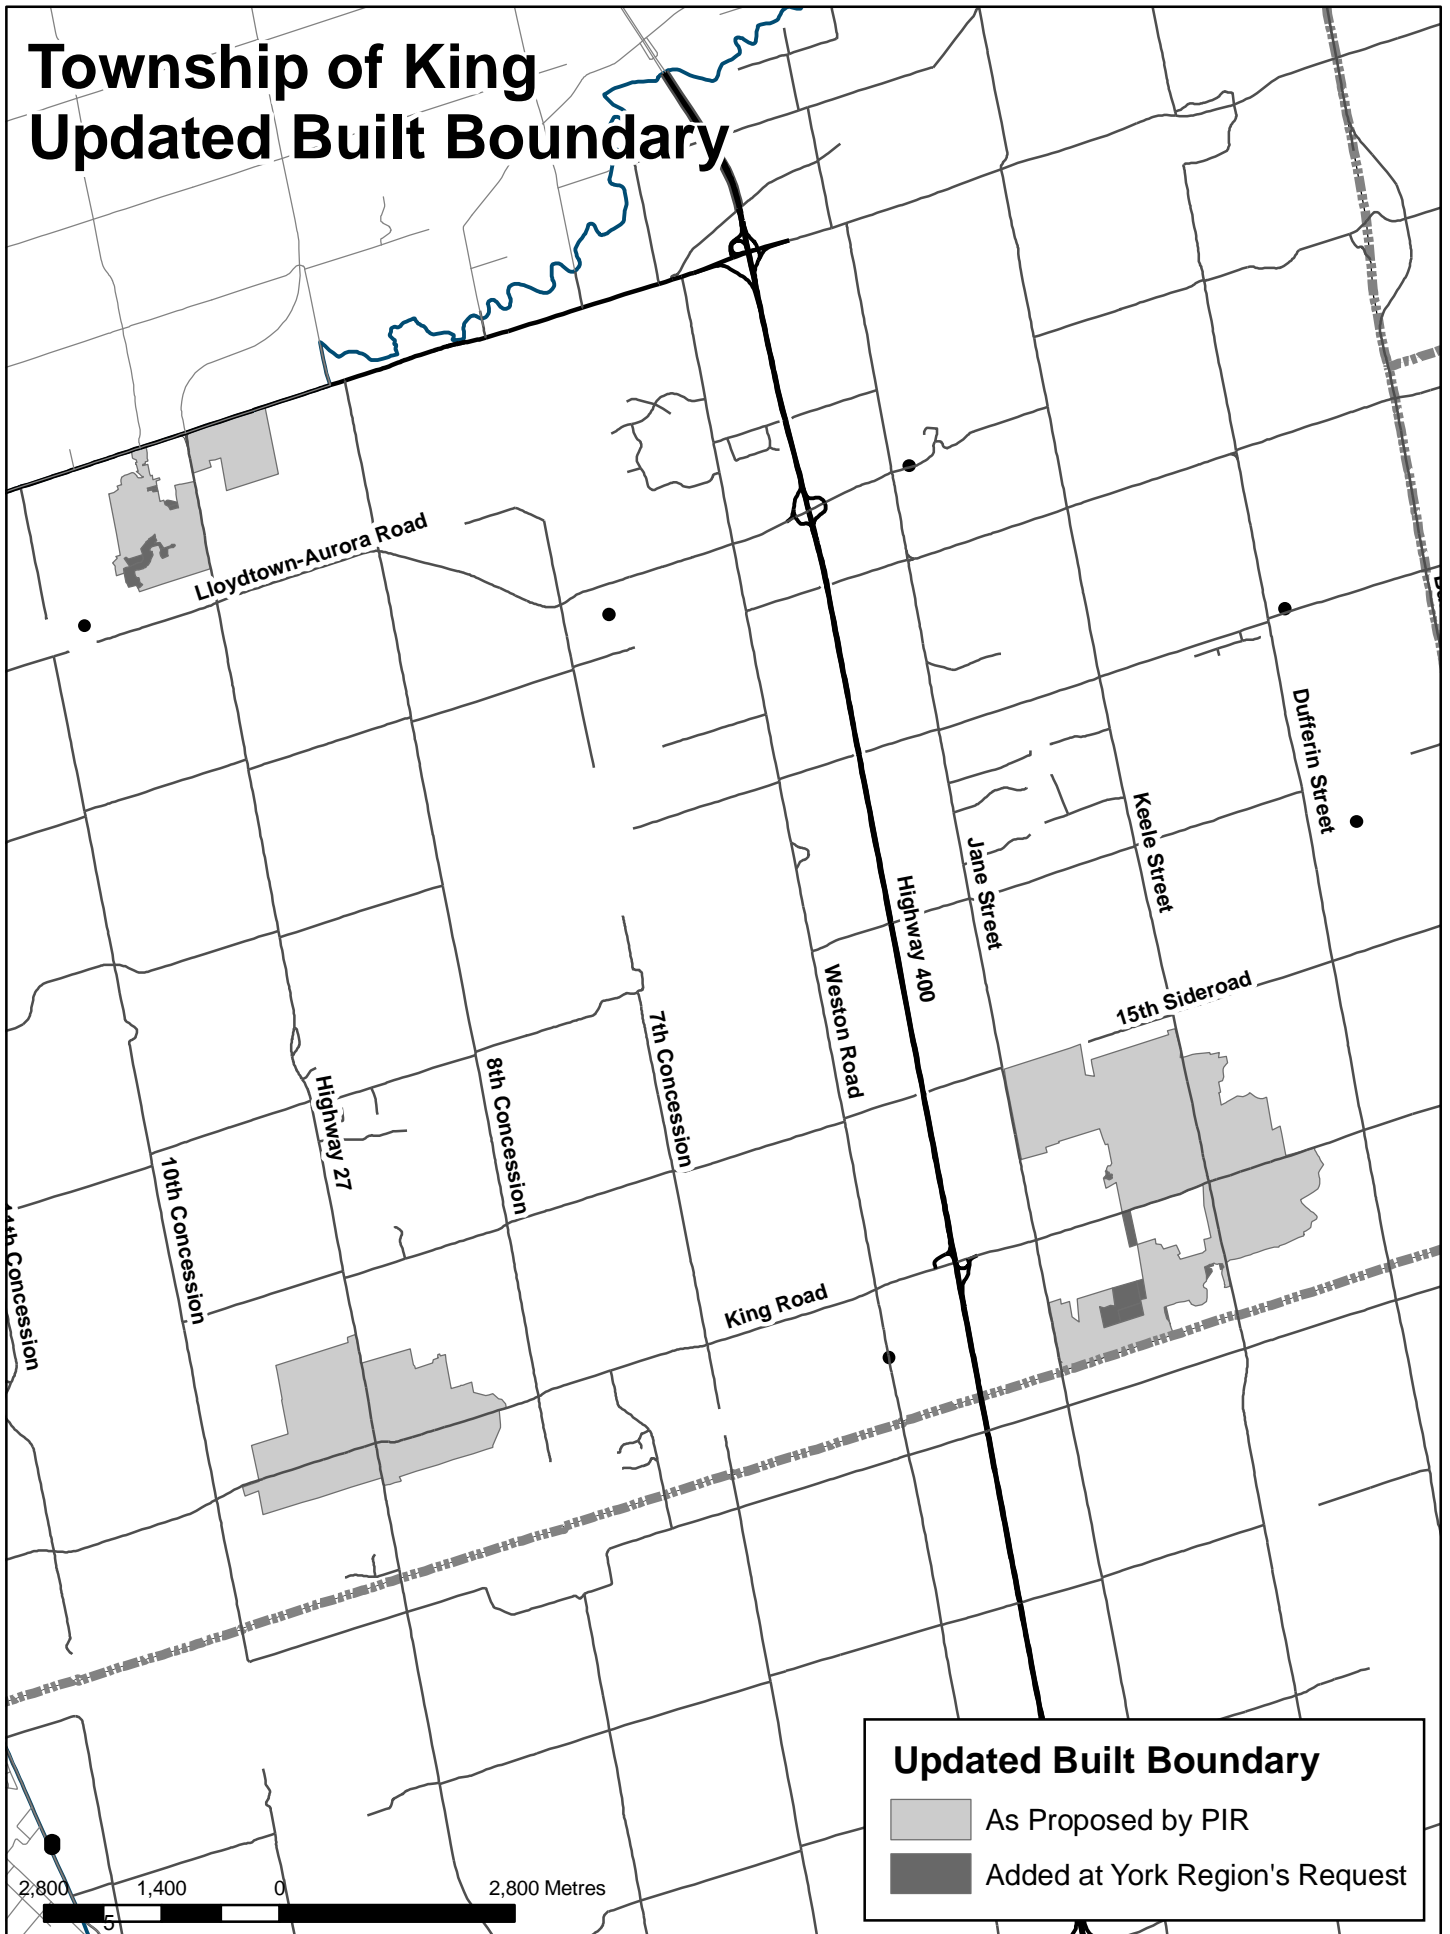

Town of Aurora Updated Built Boundary

Council Attachment 4

Updated Built Boundary

- As Proposed by PIR
- Added at York Region's Request

Town of East Gwillimbury Updated Built Boundary

Updated Built Boundary

- As Proposed by PIR
- Added at York Region's Request

2,000 1,000 0 2,000 Metres

Town of Georgina Updated Built Boundary

Updated Built Boundary

- As Proposed by PIR
- Added at York Region's Request
- Remains in Built Boundary
- York Region Requested Removal

Township of King Updated Built Boundary

Town of Markham Updated Built Boundary

Updated Built Boundary

- As Proposed by PIR
- Added at York Region's Request

Town of Newmarket Updated Built Boundary

Updated Built Boundary

- As Proposed by PIR
- Added at York Region's Request

Town of Richmond Hill Updated Built Boundary

City of Vaughan Updated Built Boundary

Updated Built Boundary

- As Proposed by PIR
- Added at York Region's Request