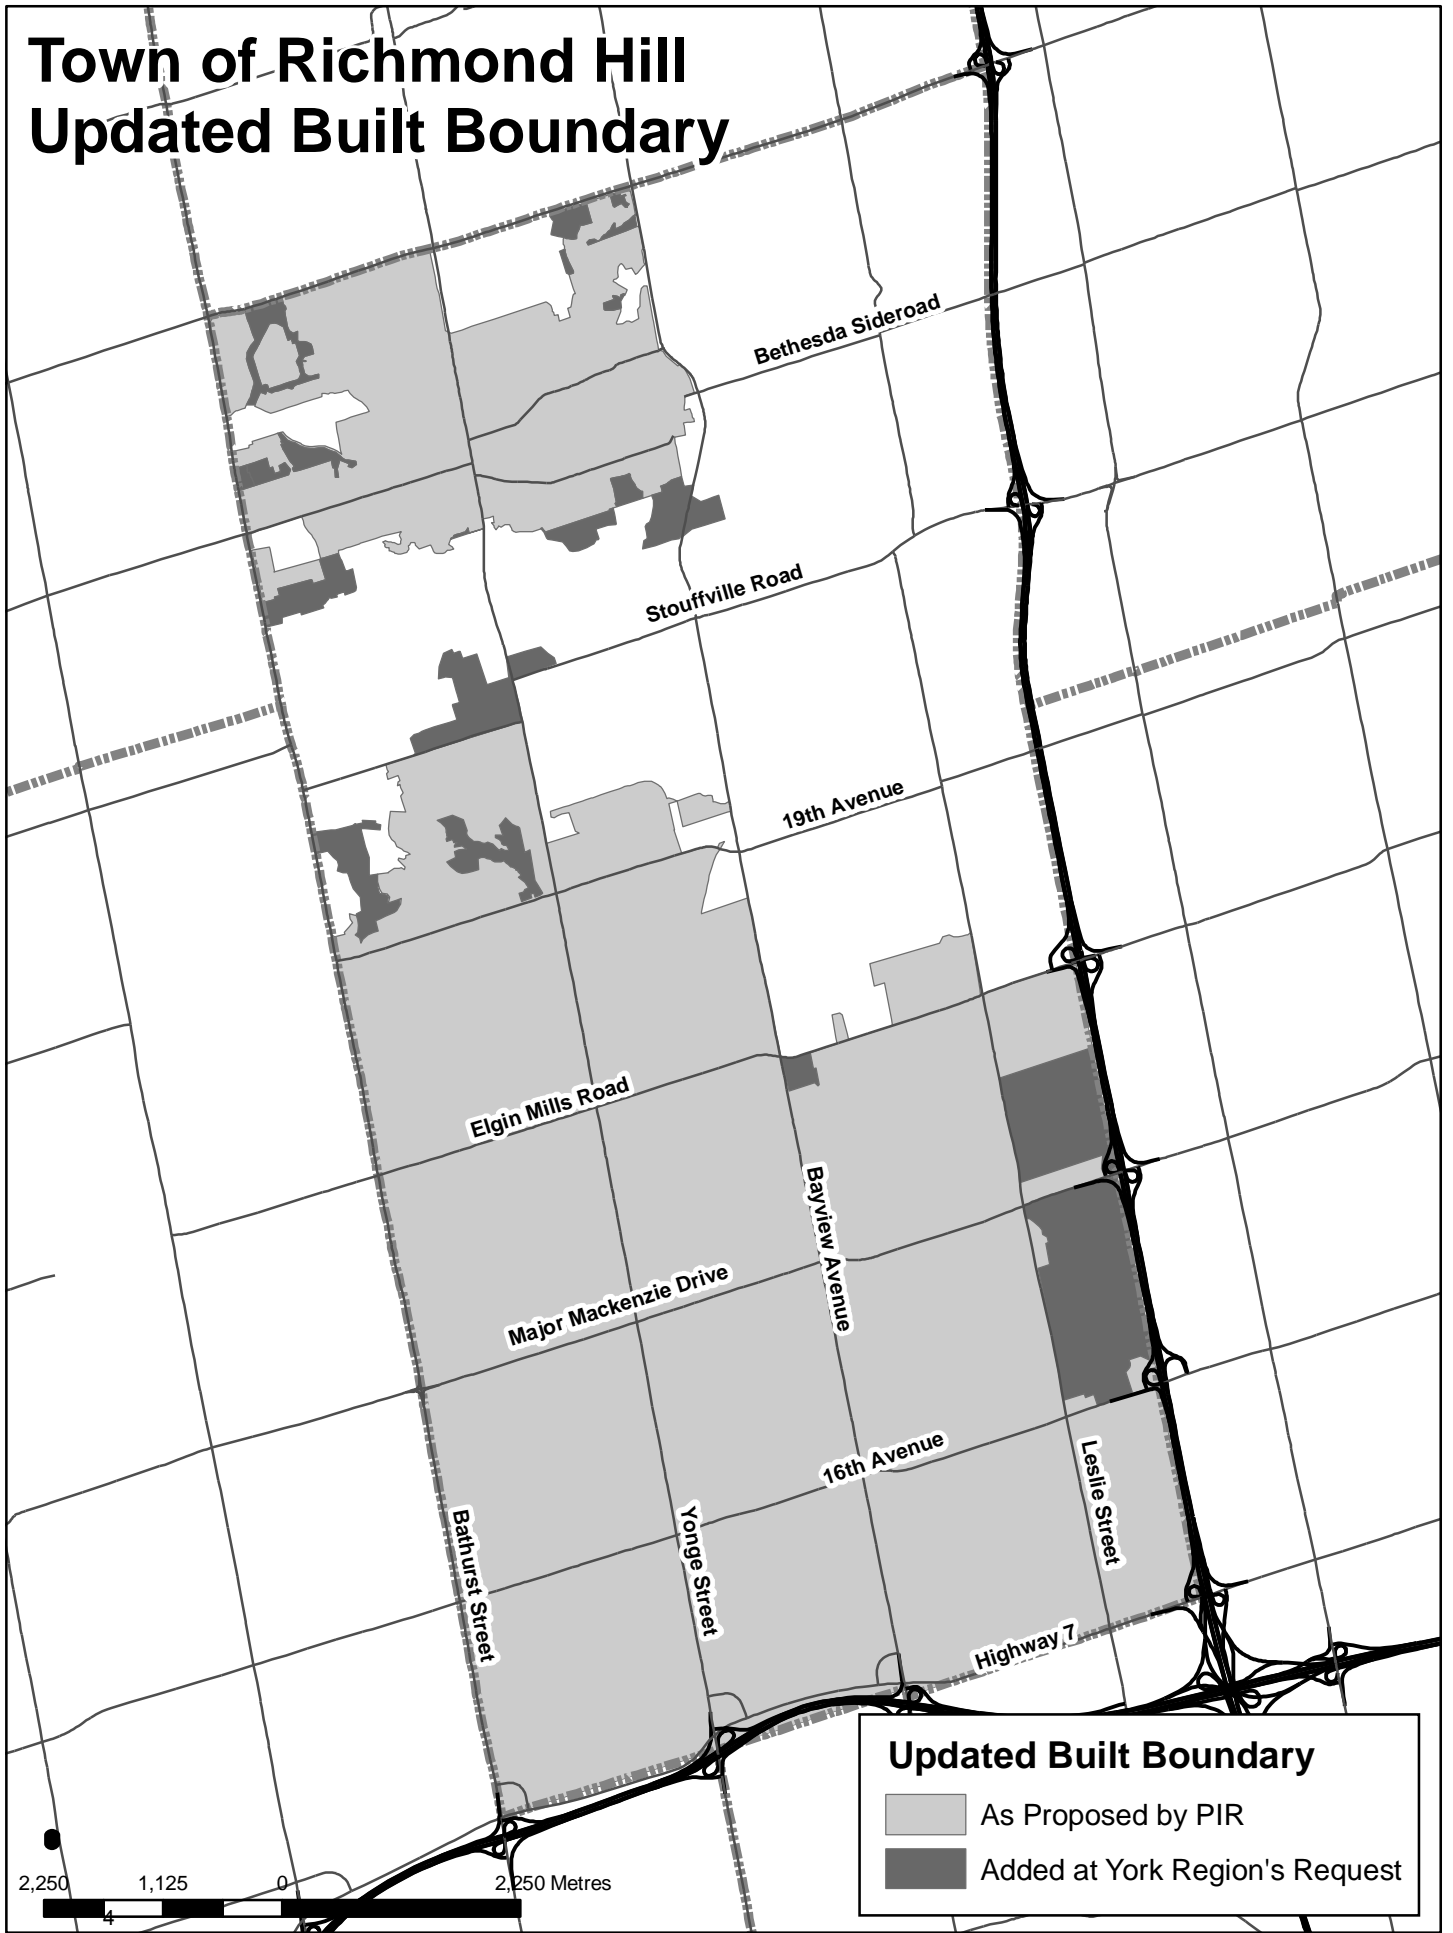

Town of Aurora Updated Built Boundary

Council Attachment 4

Updated Built Boundary

- As Proposed by PIR
- Added at York Region's Request

Town of East Gwillimbury Updated Built Boundary

Updated Built Boundary

- As Proposed by PIR
- Added at York Region's Request

2,000 1,000 0 2,000 Metres

Town of Georgina Updated Built Boundary

Updated Built Boundary

- As Proposed by PIR
- Added at York Region's Request
- Remains in Built Boundary
- York Region Requested Removal

Township of King Updated Built Boundary

Town of Markham Updated Built Boundary

Updated Built Boundary

- As Proposed by PIR
- Added at York Region's Request

Town of Newmarket Updated Built Boundary

Updated Built Boundary

- As Proposed by PIR
- Added at York Region's Request

Town of Richmond Hill Updated Built Boundary

City of Vaughan Updated Built Boundary

Updated Built Boundary

- As Proposed by PIR
- Added at York Region's Request