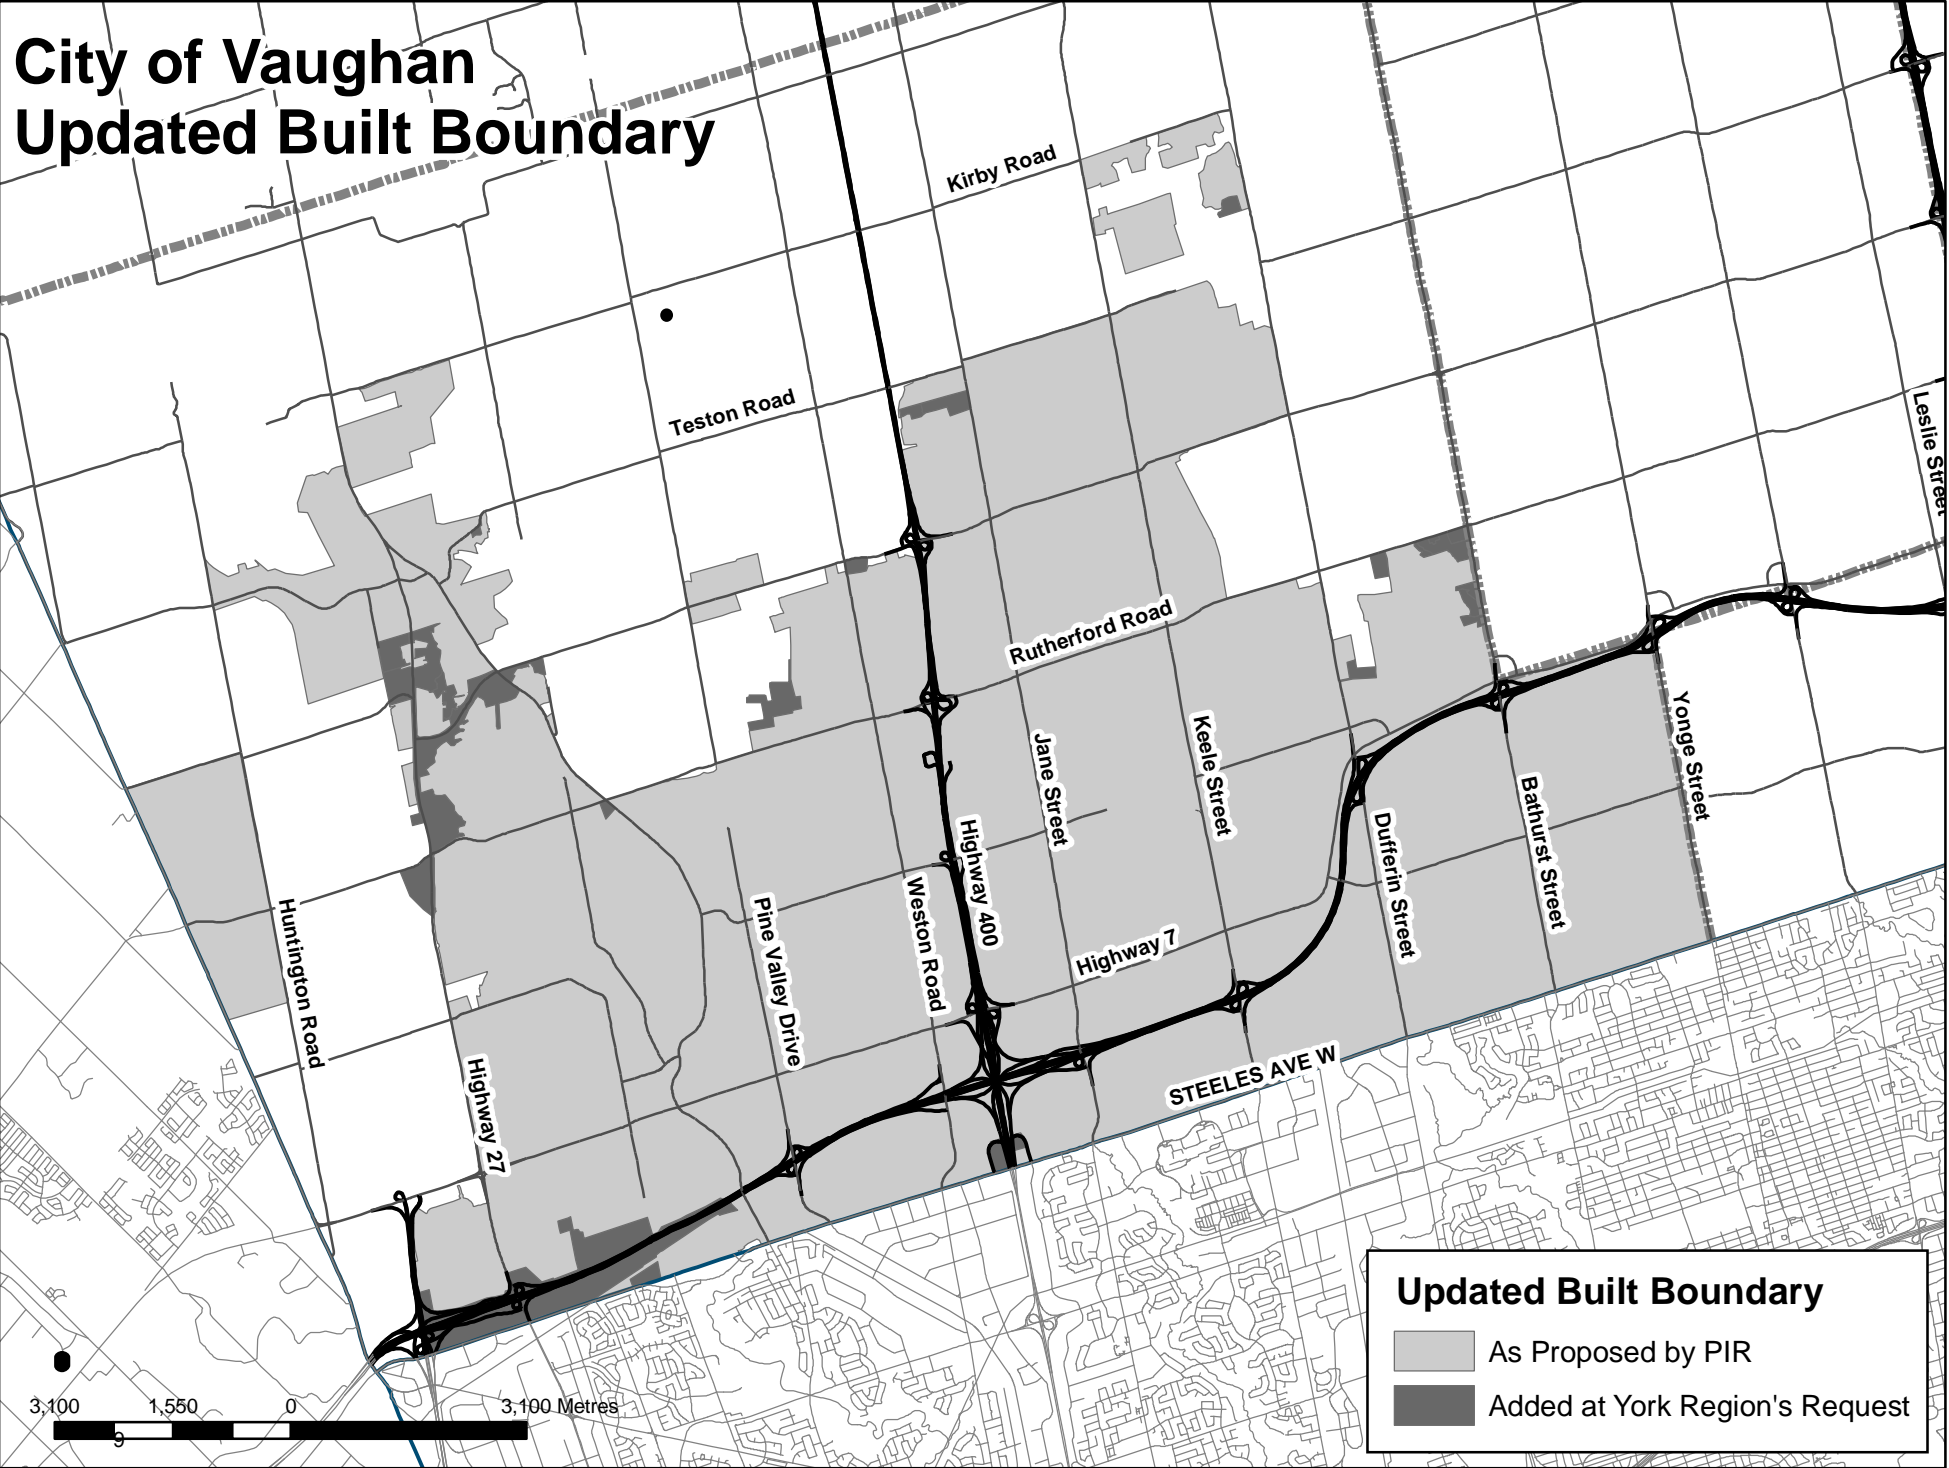

- As Proposed by PIR
- Added at York Region's Request

2,000 1,000 0 2,000 Metres

Town of Georgina Updated Built Boundary

Updated Built Boundary

- As Proposed by PIR
- Added at York Region's Request
- Remains in Built Boundary
- York Region Requested Removal

Township of King Updated Built Boundary

Town of Markham Updated Built Boundary

Updated Built Boundary

- As Proposed by PIR
- Added at York Region's Request

Town of Newmarket Updated Built Boundary

Updated Built Boundary

- As Proposed by PIR
- Added at York Region's Request

Town of Richmond Hill Updated Built Boundary

City of Vaughan Updated Built Boundary

Updated Built Boundary

- As Proposed by PIR
- Added at York Region's Request