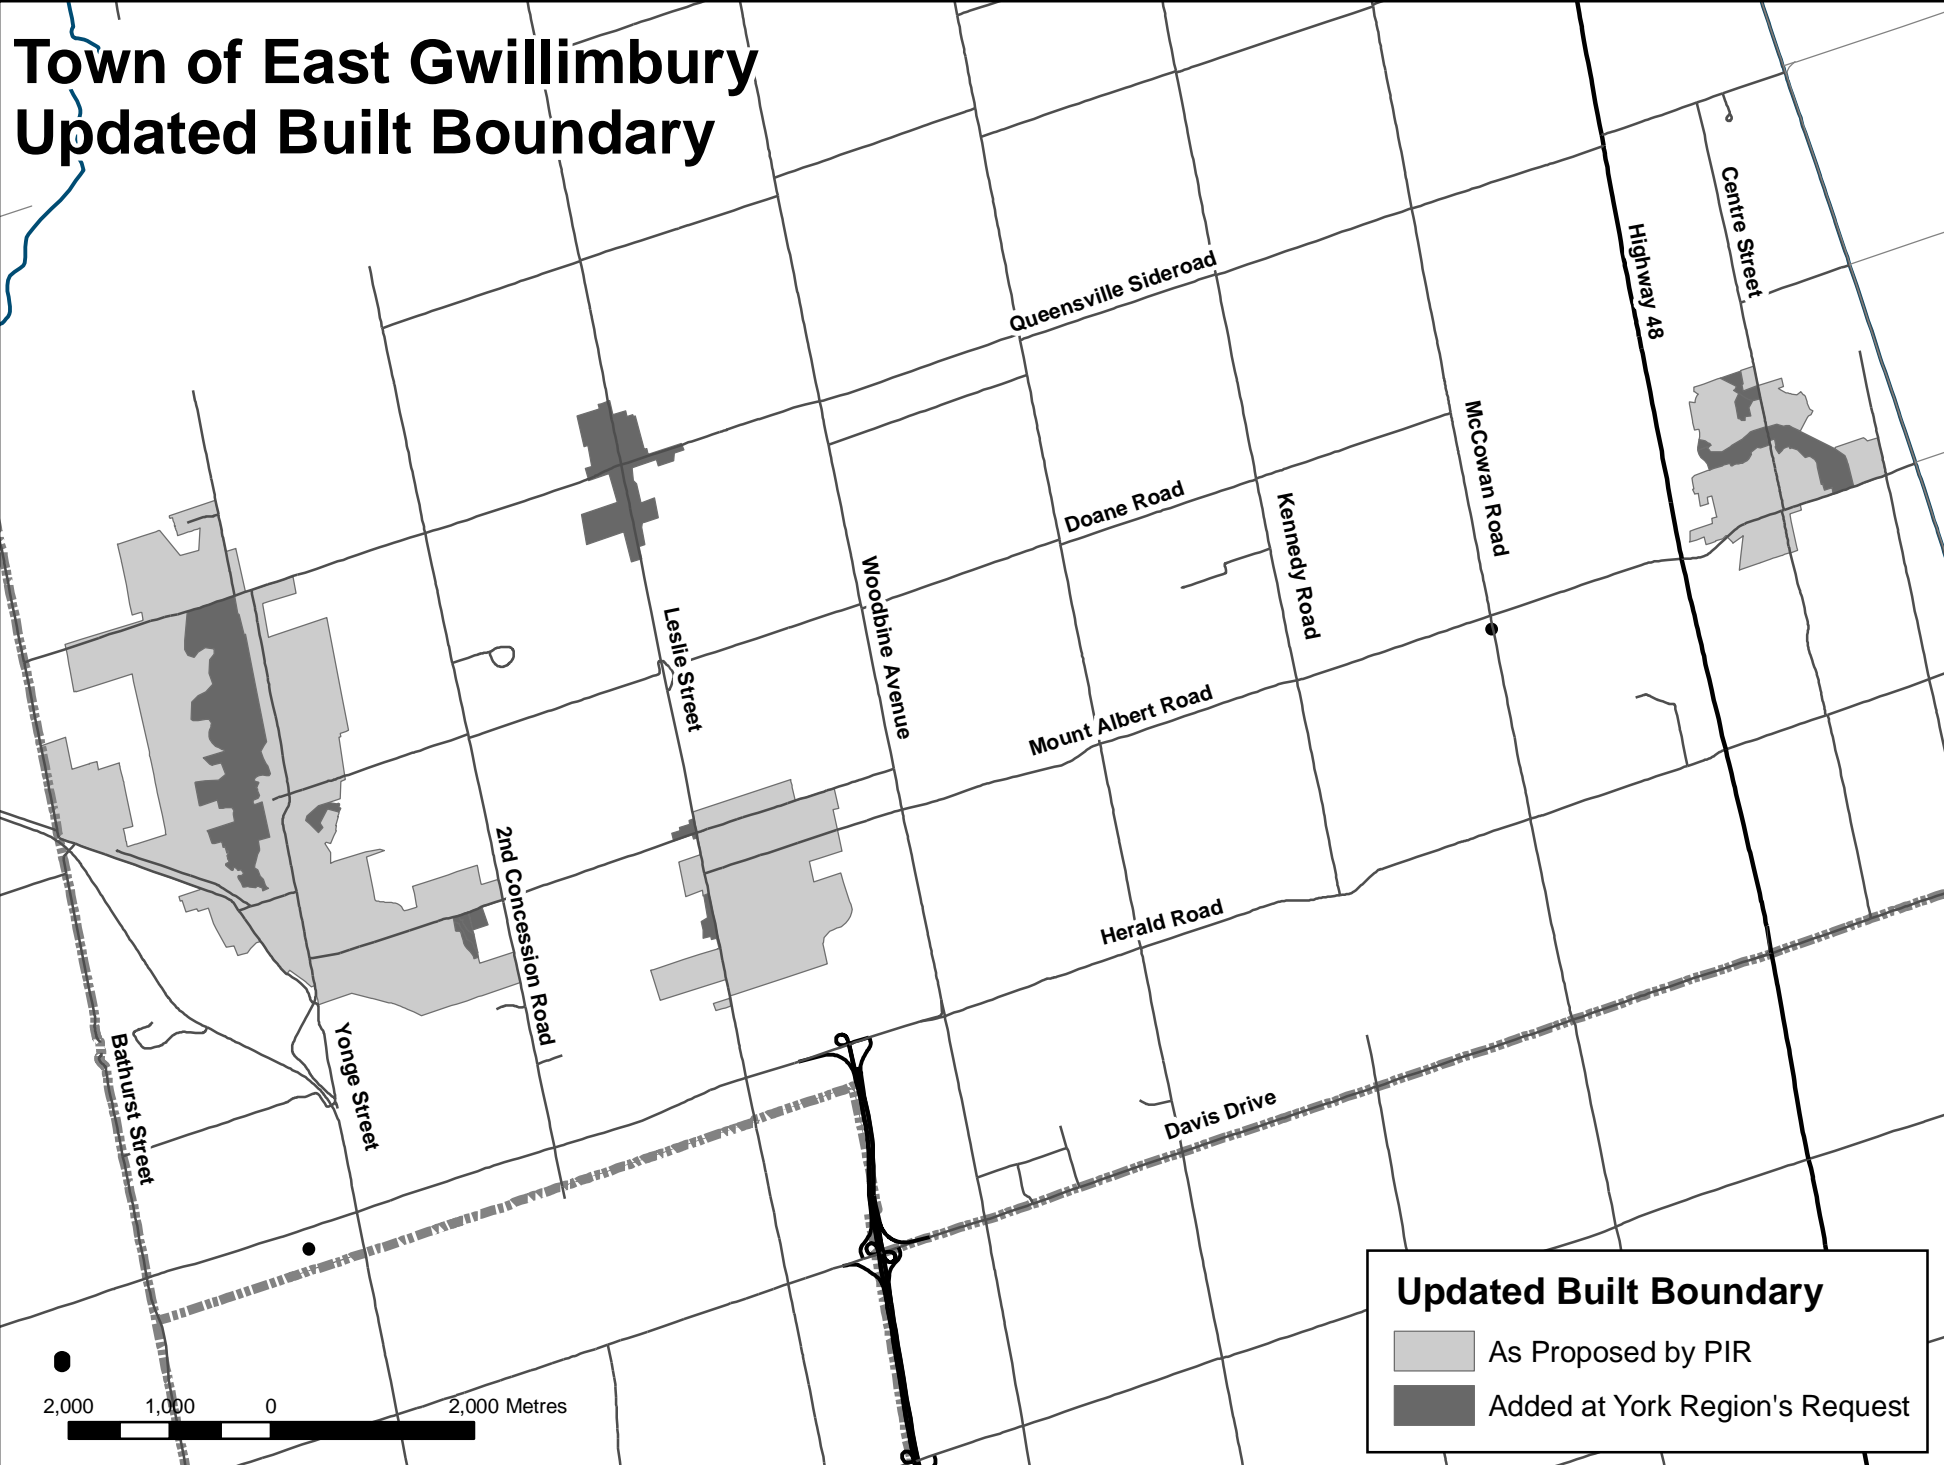

Town of Aurora Updated Built Boundary

Council Attachment 4

Updated Built Boundary

- As Proposed by PIR
- Added at York Region's Request

Town of East Gwillimbury Updated Built Boundary

Updated Built Boundary

- As Proposed by PIR
- Added at York Region's Request

2,000 1,000 0 2,000 Metres

Town of Georgina Updated Built Boundary

Updated Built Boundary

- As Proposed by PIR
- Added at York Region's Request
- Remains in Built Boundary
- York Region Requested Removal

Township of King Updated Built Boundary

Town of Markham Updated Built Boundary

Updated Built Boundary

- As Proposed by PIR
- Added at York Region's Request

Town of Newmarket Updated Built Boundary

Updated Built Boundary