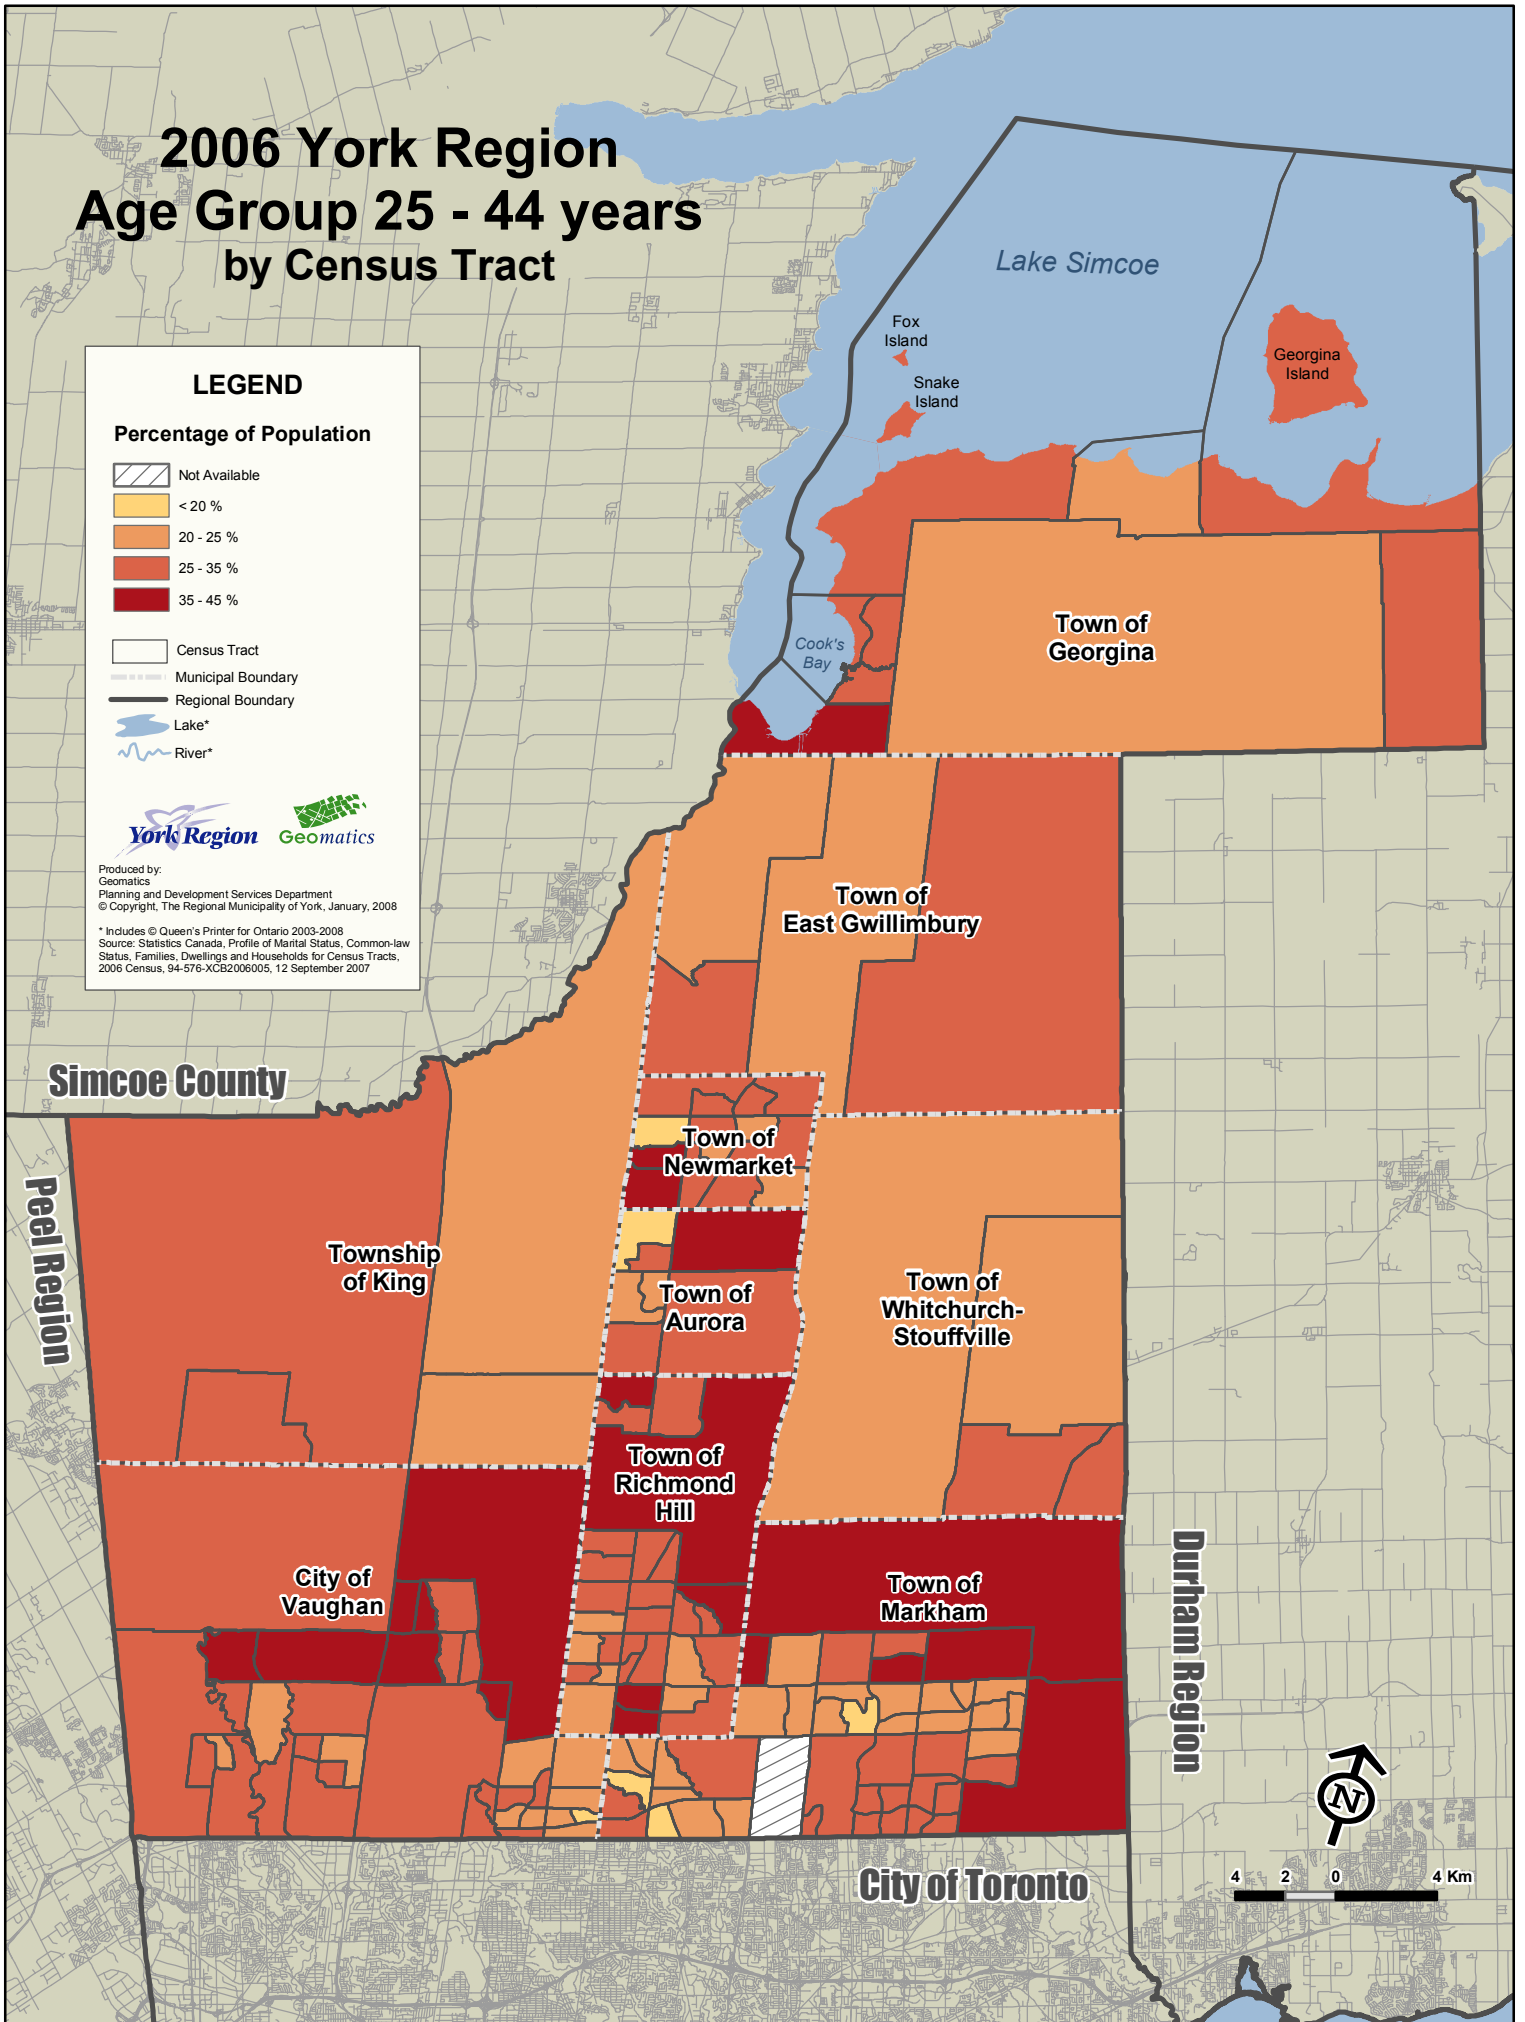

2006 York Region Age Group 25 - 44 years by Census Tract

LEGEND

Percentage of Population

- Not Available
- < 20 %
- 20 - 25 %
- 25 - 35 %
- 35 - 45 %

- Census Tract
- Municipal Boundary
- Regional Boundary
- Lake*
- River*

Produced by:
Geomatics
Planning and Development Services Department
© Copyright, The Regional Municipality of York, January, 2008

4 2 0 4 Km