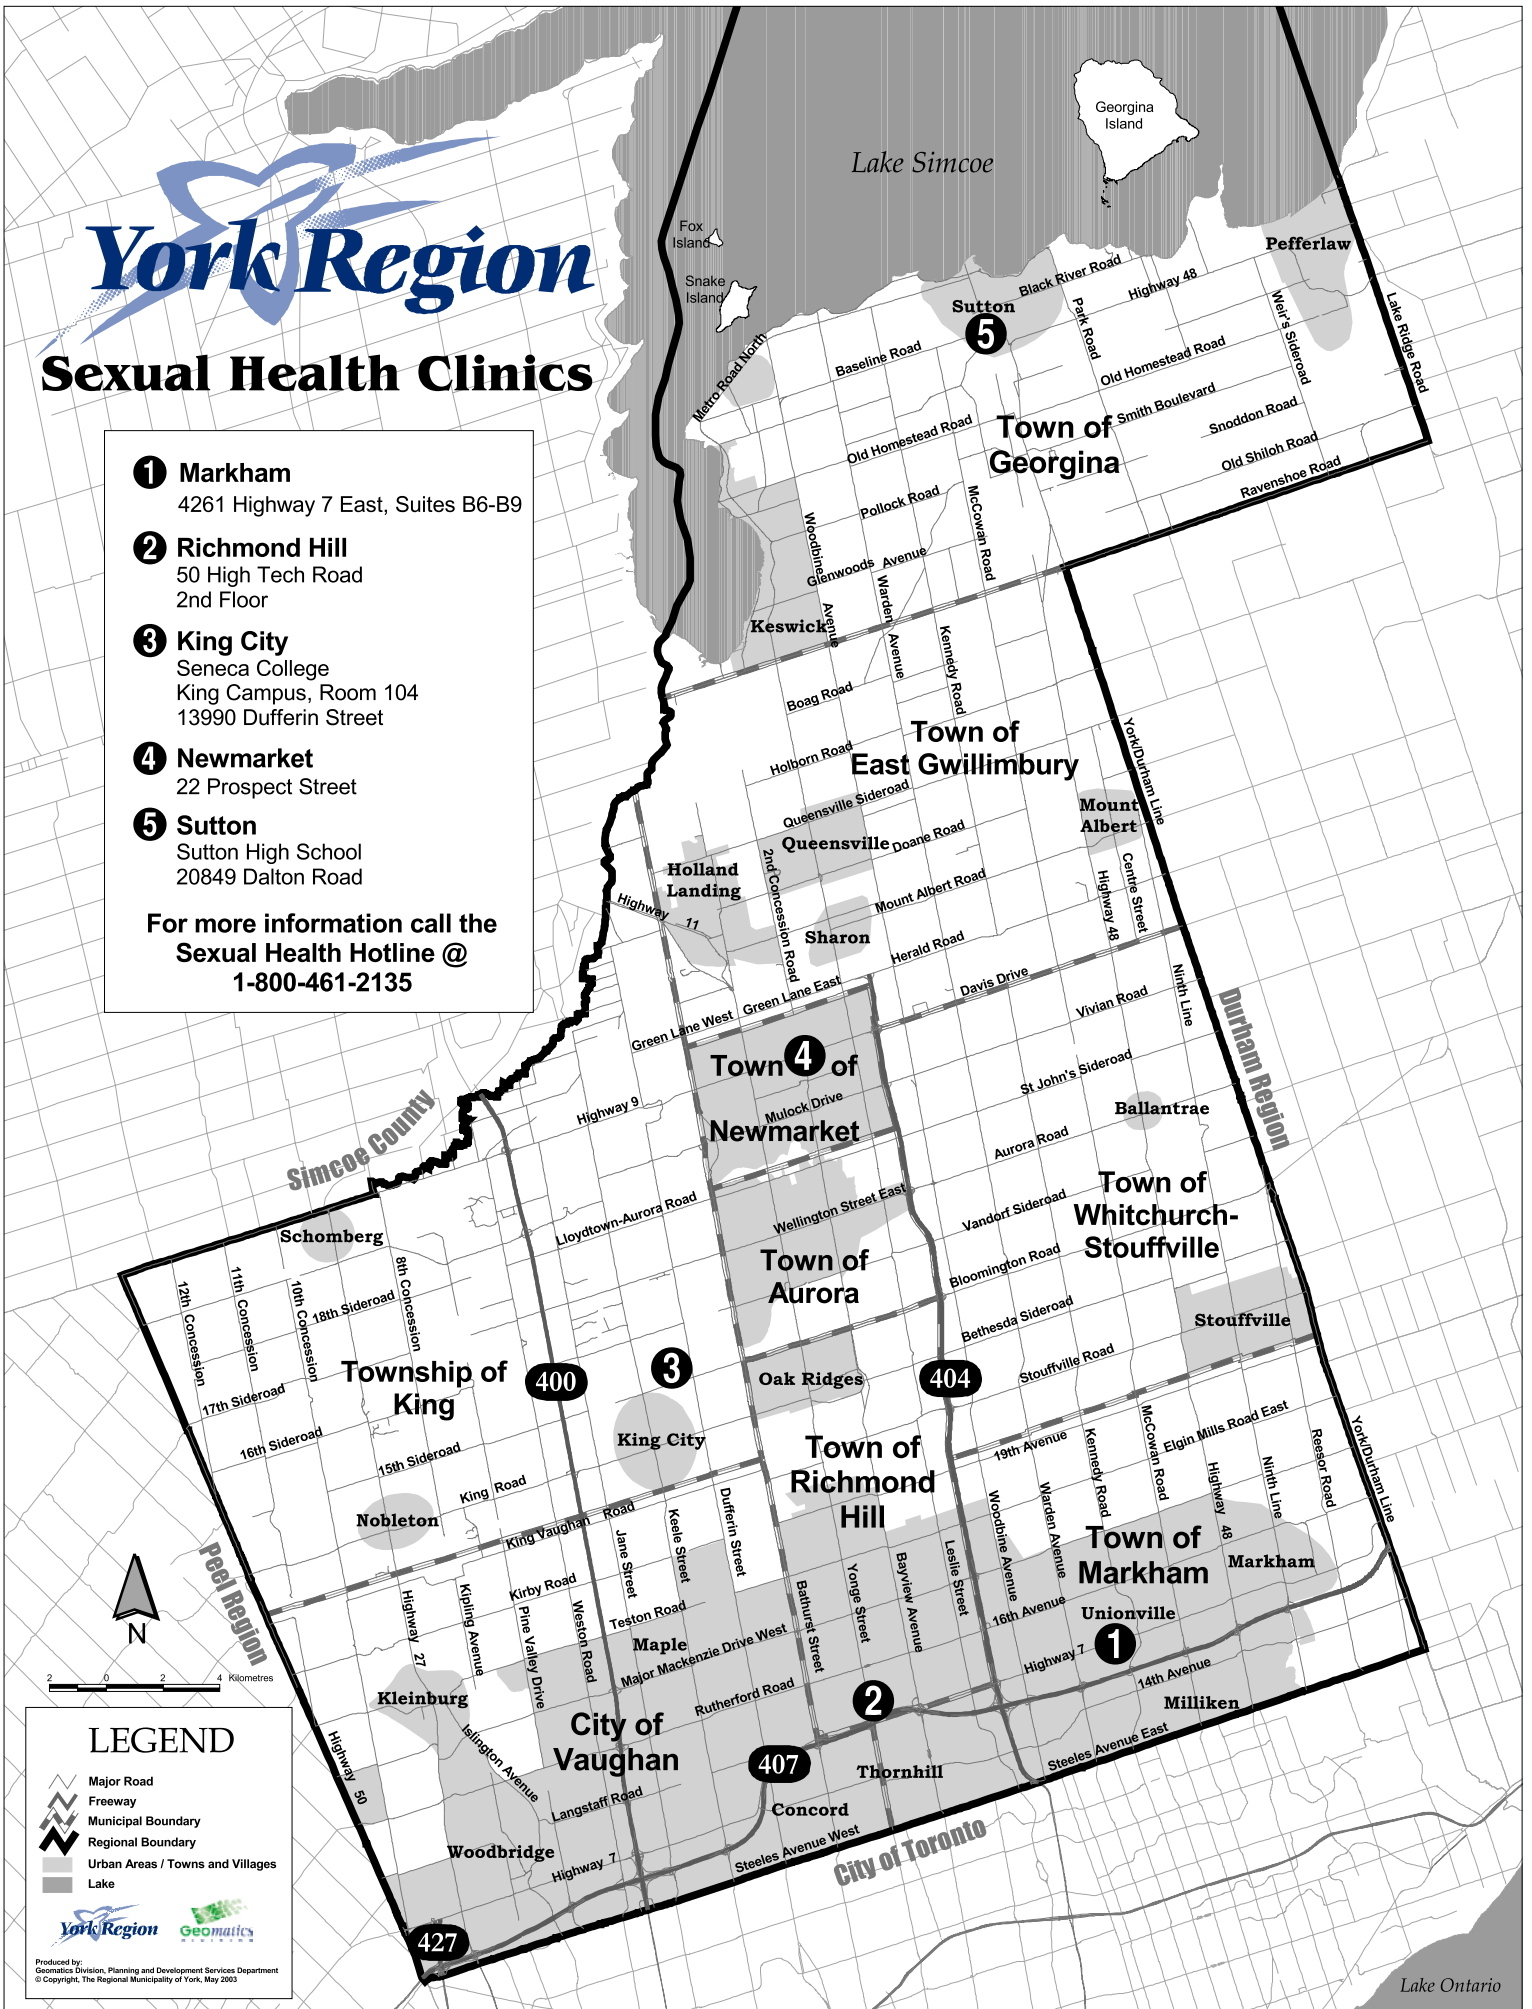

York Region

Sexual Health Clinics

- 1 Markham**
4261 Highway 7 East, Suites B6-B9
- 2 Richmond Hill**
50 High Tech Road
2nd Floor
- 3 King City**
Seneca College
King Campus, Room 104
13990 Dufferin Street
- 4 Newmarket**
22 Prospect Street
- 5 Sutton**
Sutton High School
20849 Dalton Road

For more information call the
Sexual Health Hotline @
1-800-461-2135

0 2 4 Kilometres

LEGEND

- Major Road
- Freeway
- Municipal Boundary
- Regional Boundary
- Urban Areas / Towns and Villages
- Lake

Produced by:
Geomatics Division, Planning and Development Services Department
© Copyright, The Regional Municipality of York, May 2003