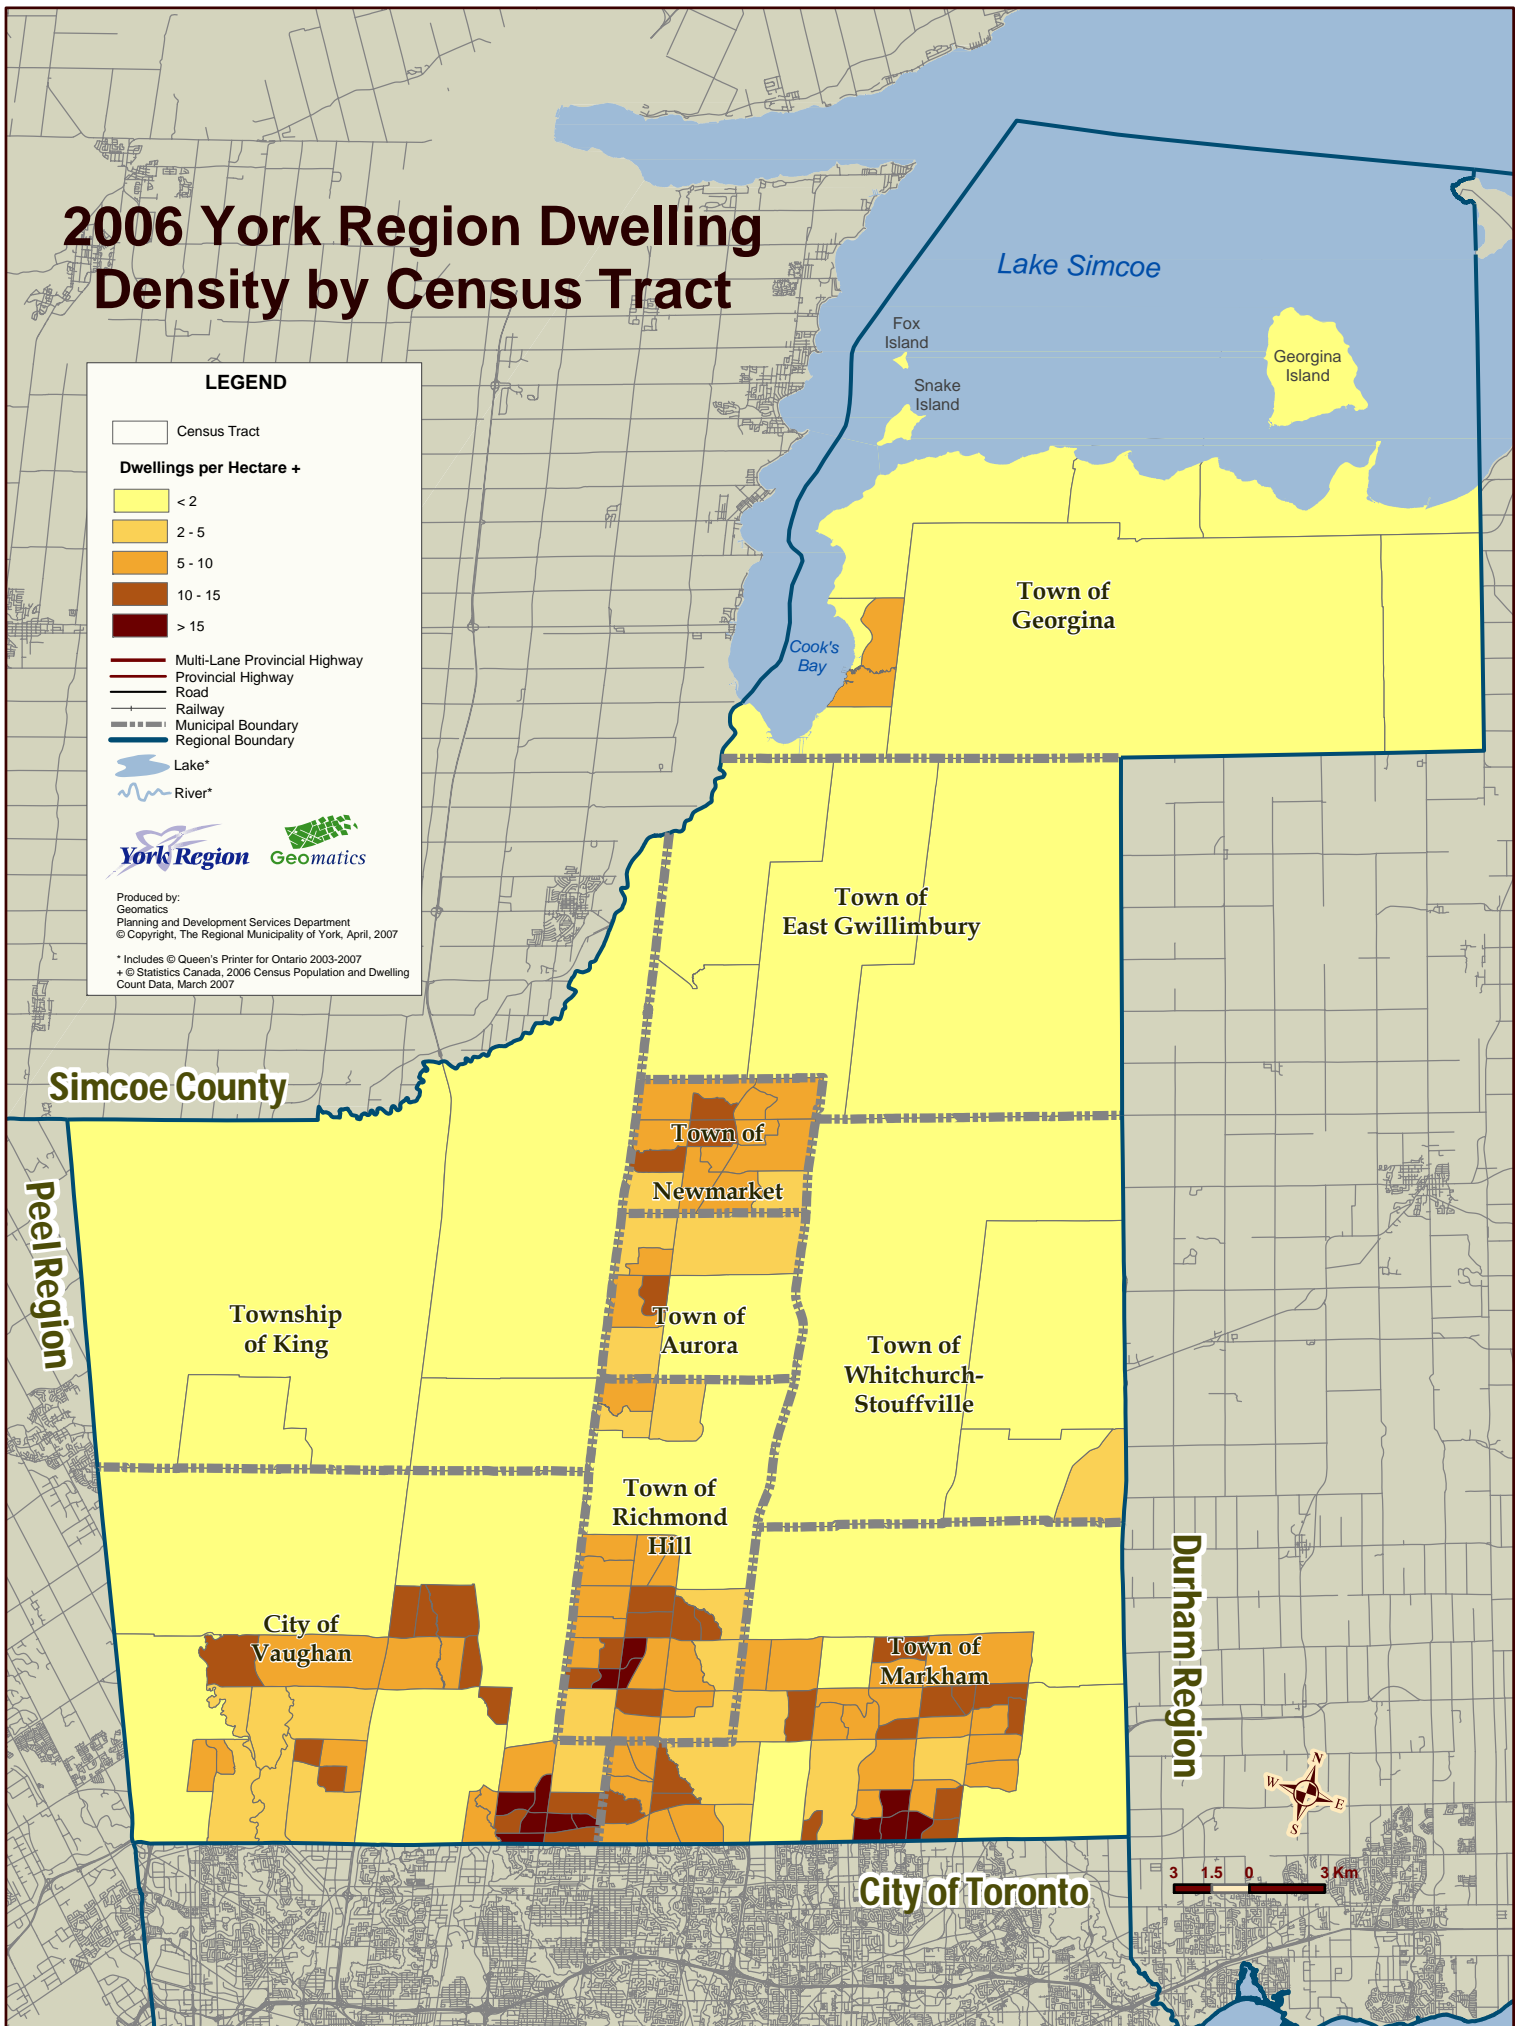

2006 York Region Dwelling Density by Census Tract

LEGEND

- Census Tract
- **Dwellings per Hectare +**
- < 2
- 2 - 5
- 5 - 10
- 10 - 15
- > 15
- Multi-Lane Provincial Highway
- Provincial Highway
- Road
- Railway
- Municipal Boundary
- Regional Boundary
- Lake*
- River*

Produced by:
Geomatics
Planning and Development Services Department
© Copyright, The Regional Municipality of York, April, 2007

Durham Region