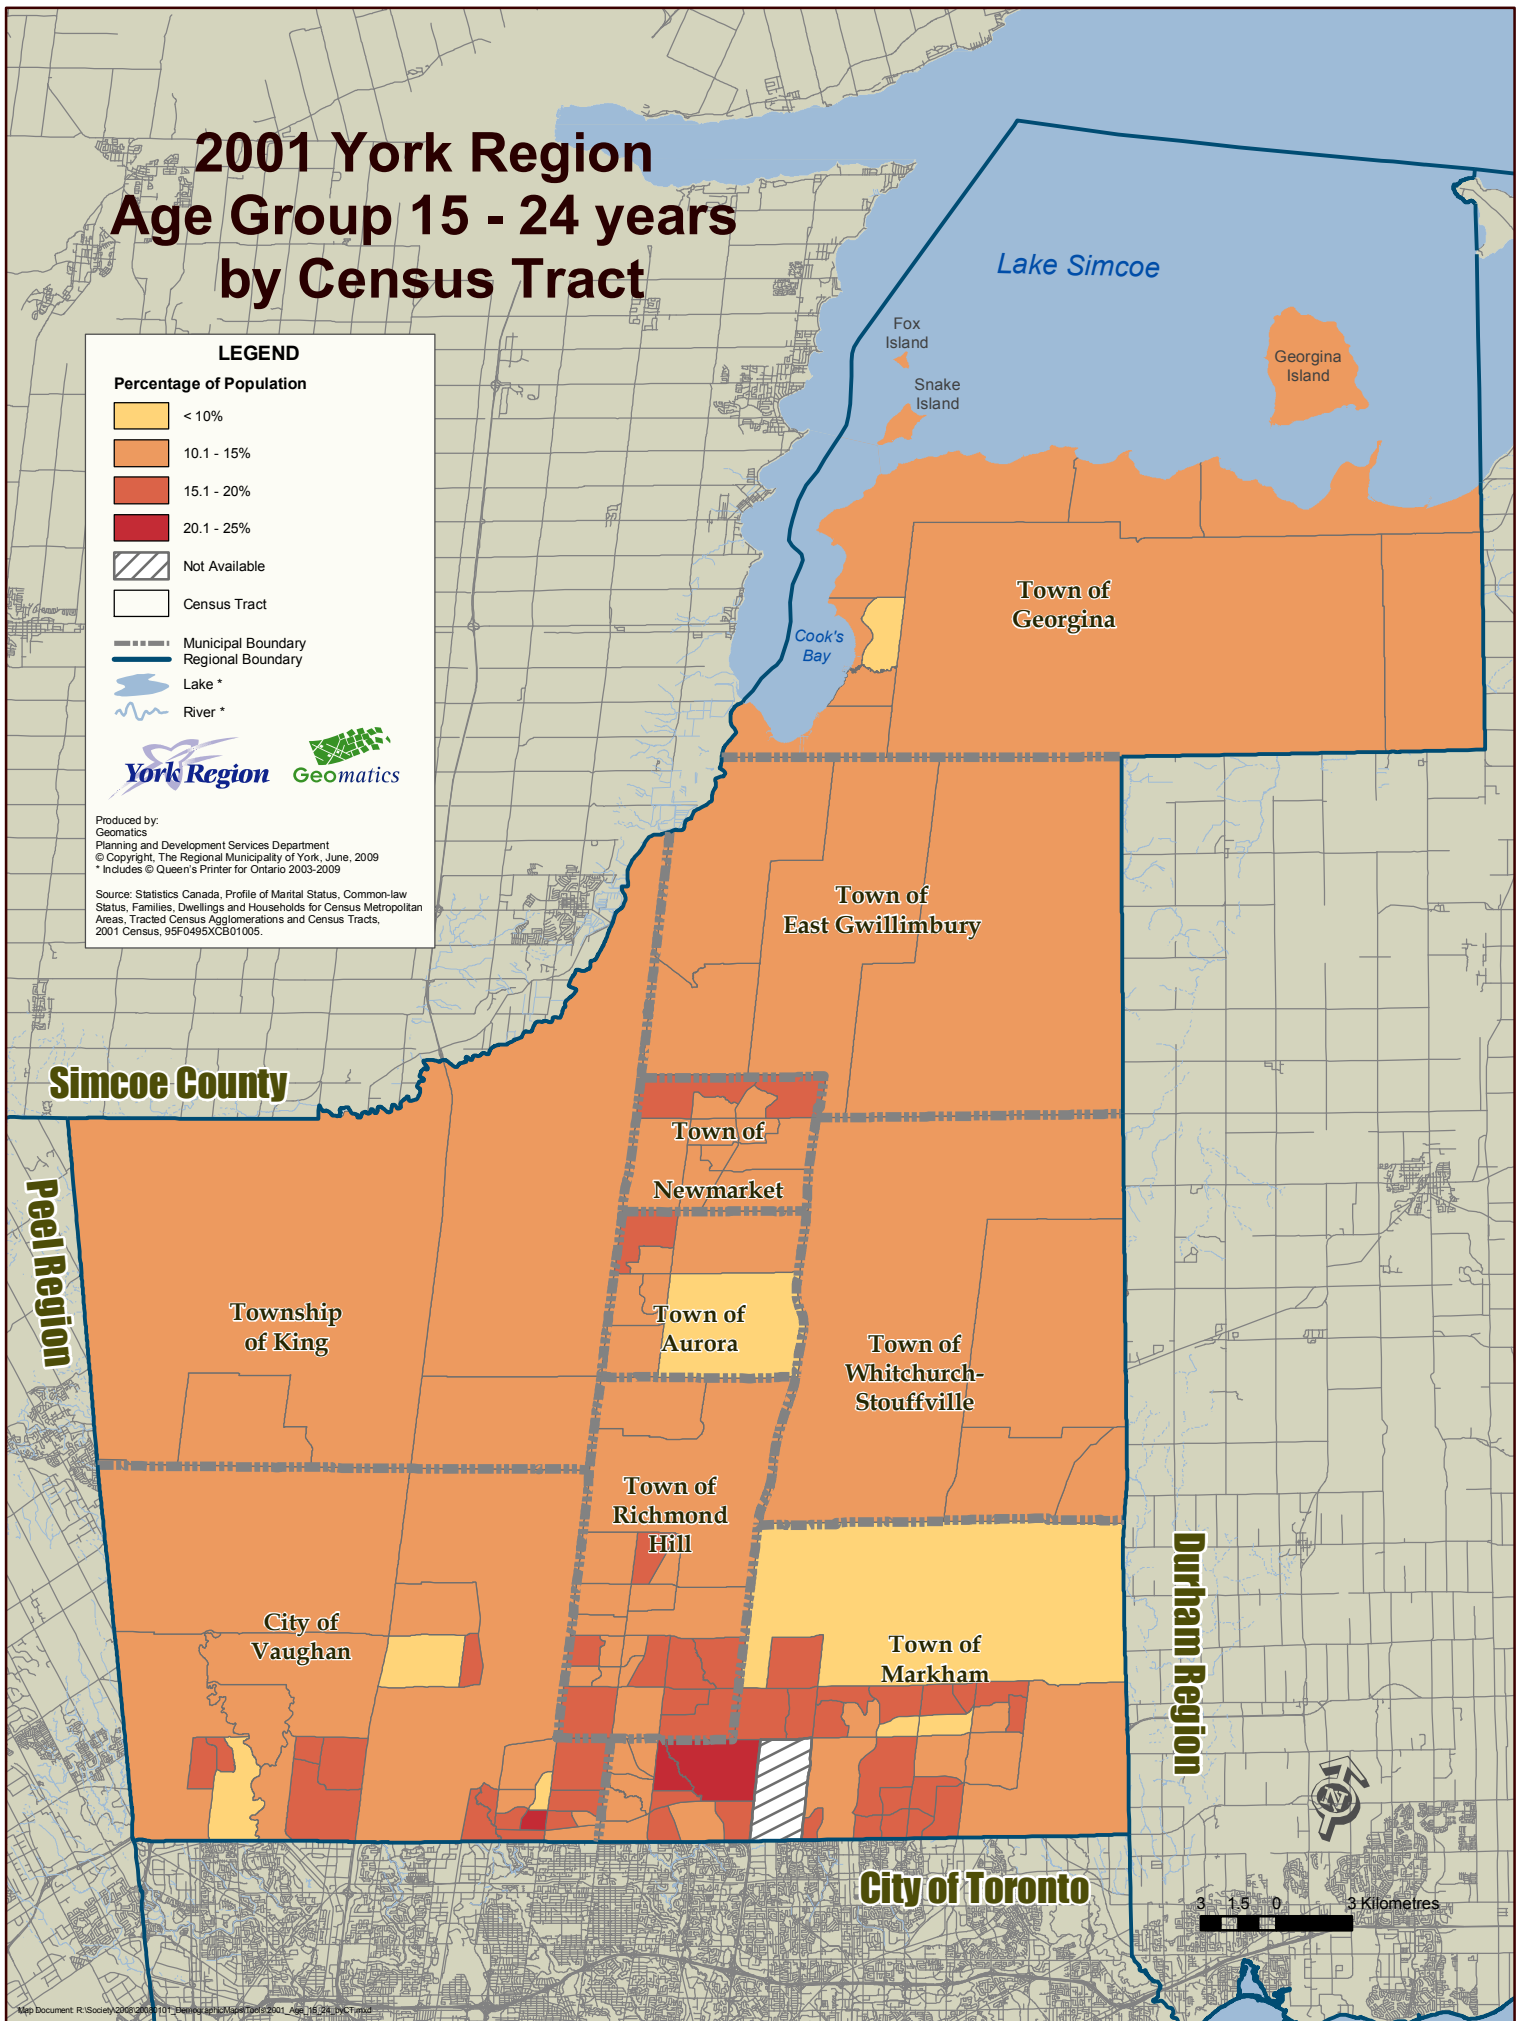

2001 York Region Age Group 15 - 24 years by Census Tract

LEGEND

Percentage of Population

< 10%

10.1 - 15%

15.1 - 20%

20.1 - 25%

Not Available

Census Tract

Municipal Boundary

Regional Boundary

Lake *

River *

Simcoe County

Peel Region

Township of King

Town of Newmarket

Town of Aurora

Town of Whitchurch-Stouffville

Town of Richmond Hill

City of Vaughan

Town of Markham

Durham Region

City of Toronto

3 1.5 0 3 Kilometres