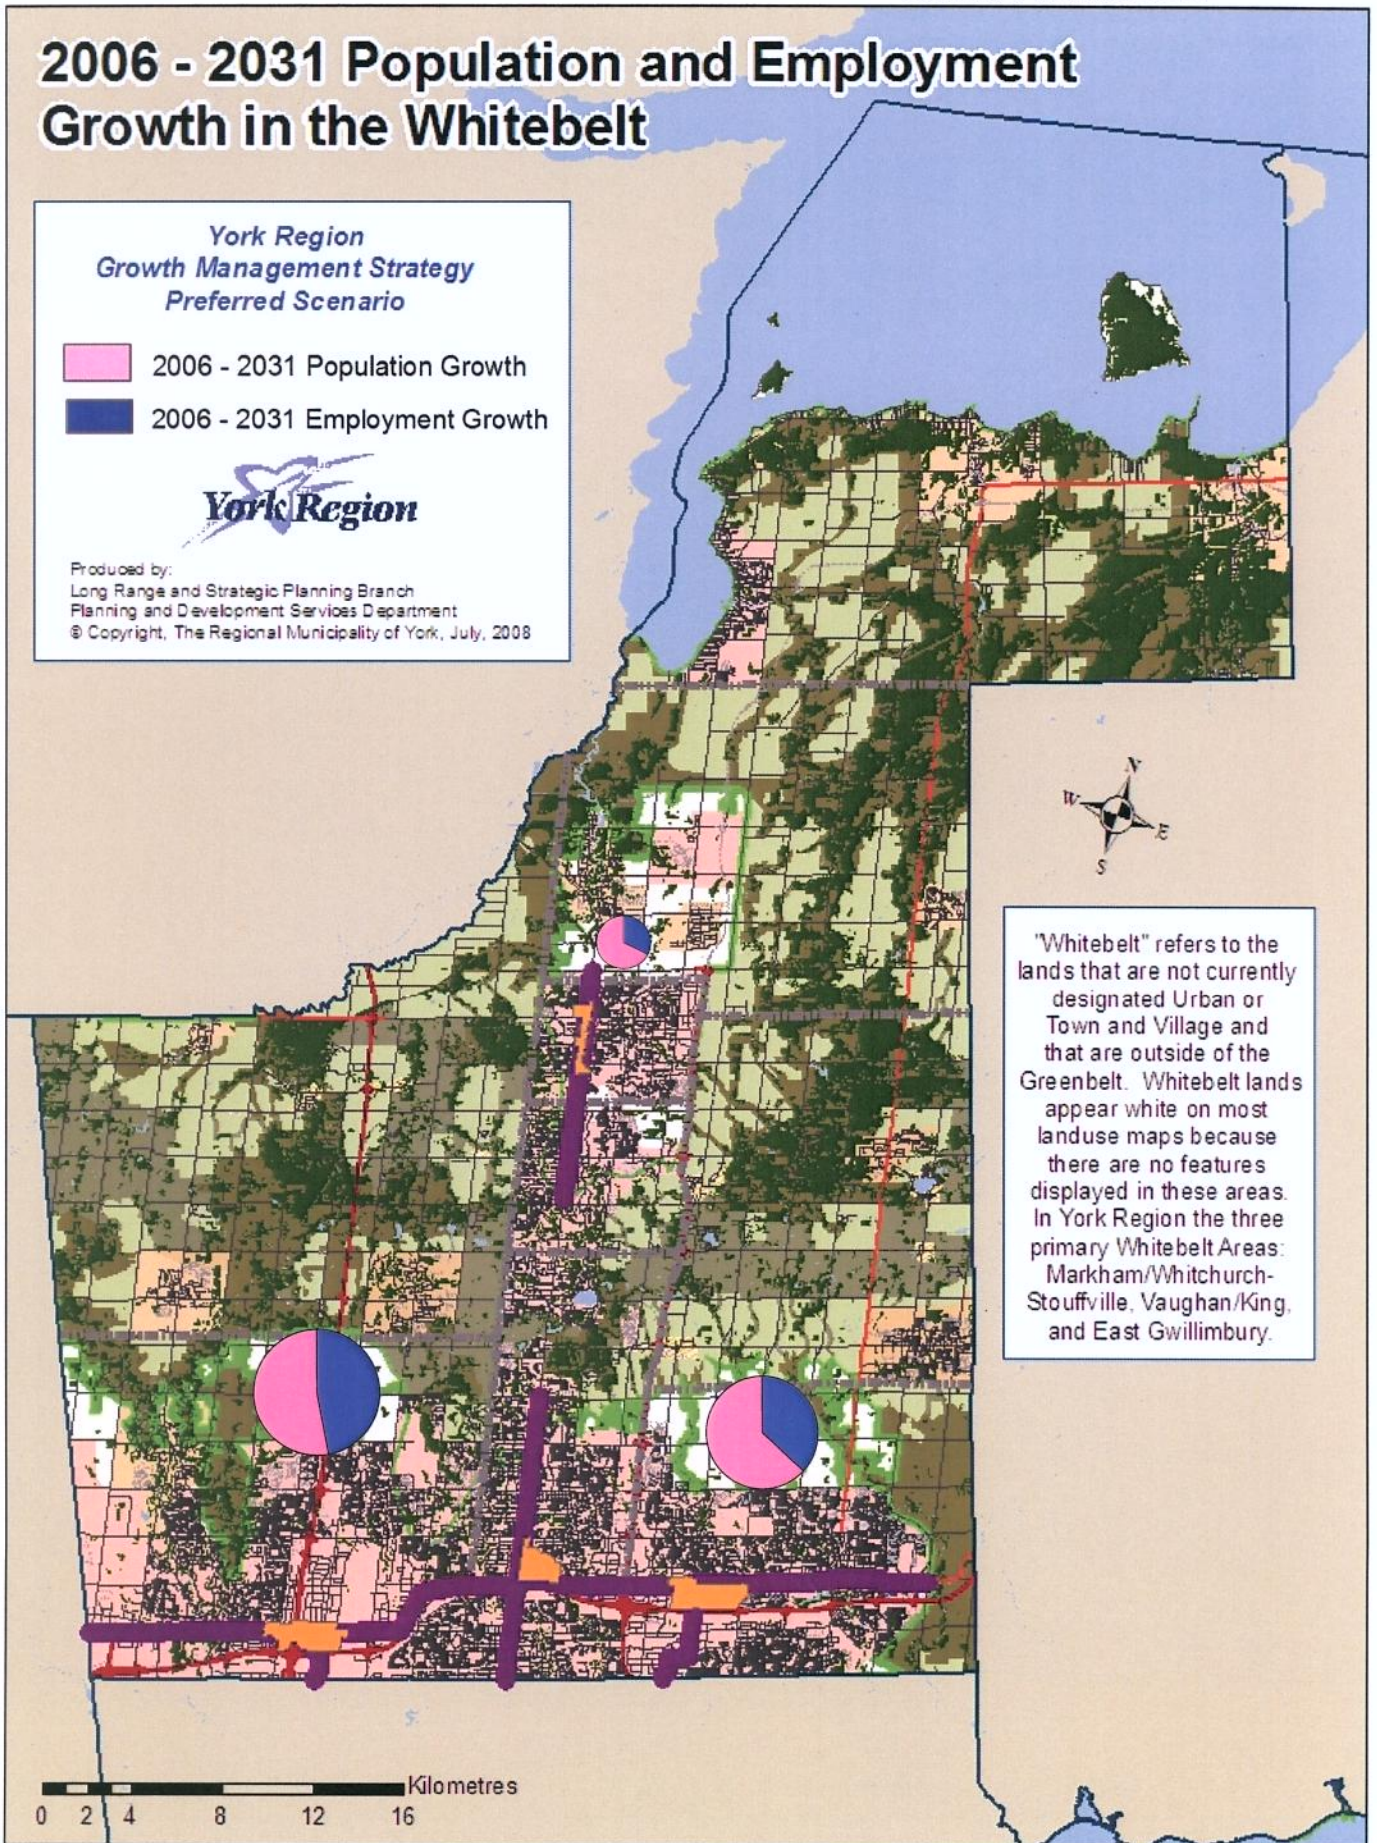

2006 - 2031 Population and Employment Growth in the Whitebelt

*York Region
Growth Management Strategy
Preferred Scenario*

-  2006 - 2031 Population Growth
-  2006 - 2031 Employment Growth

Produced by:
Long Range and Strategic Planning Branch
Planning and Development Services Department
© Copyright, The Regional Municipality of York, July, 2008

"Whitebelt" refers to the lands that are not currently designated Urban or Town and Village and that are outside of the Greenbelt. Whitebelt lands appear white on most landuse maps because there are no features displayed in these areas. In York Region the three primary Whitebelt Areas: Markham/Whitchurch-Stouffville, Vaughan/King, and East Gwillimbury.