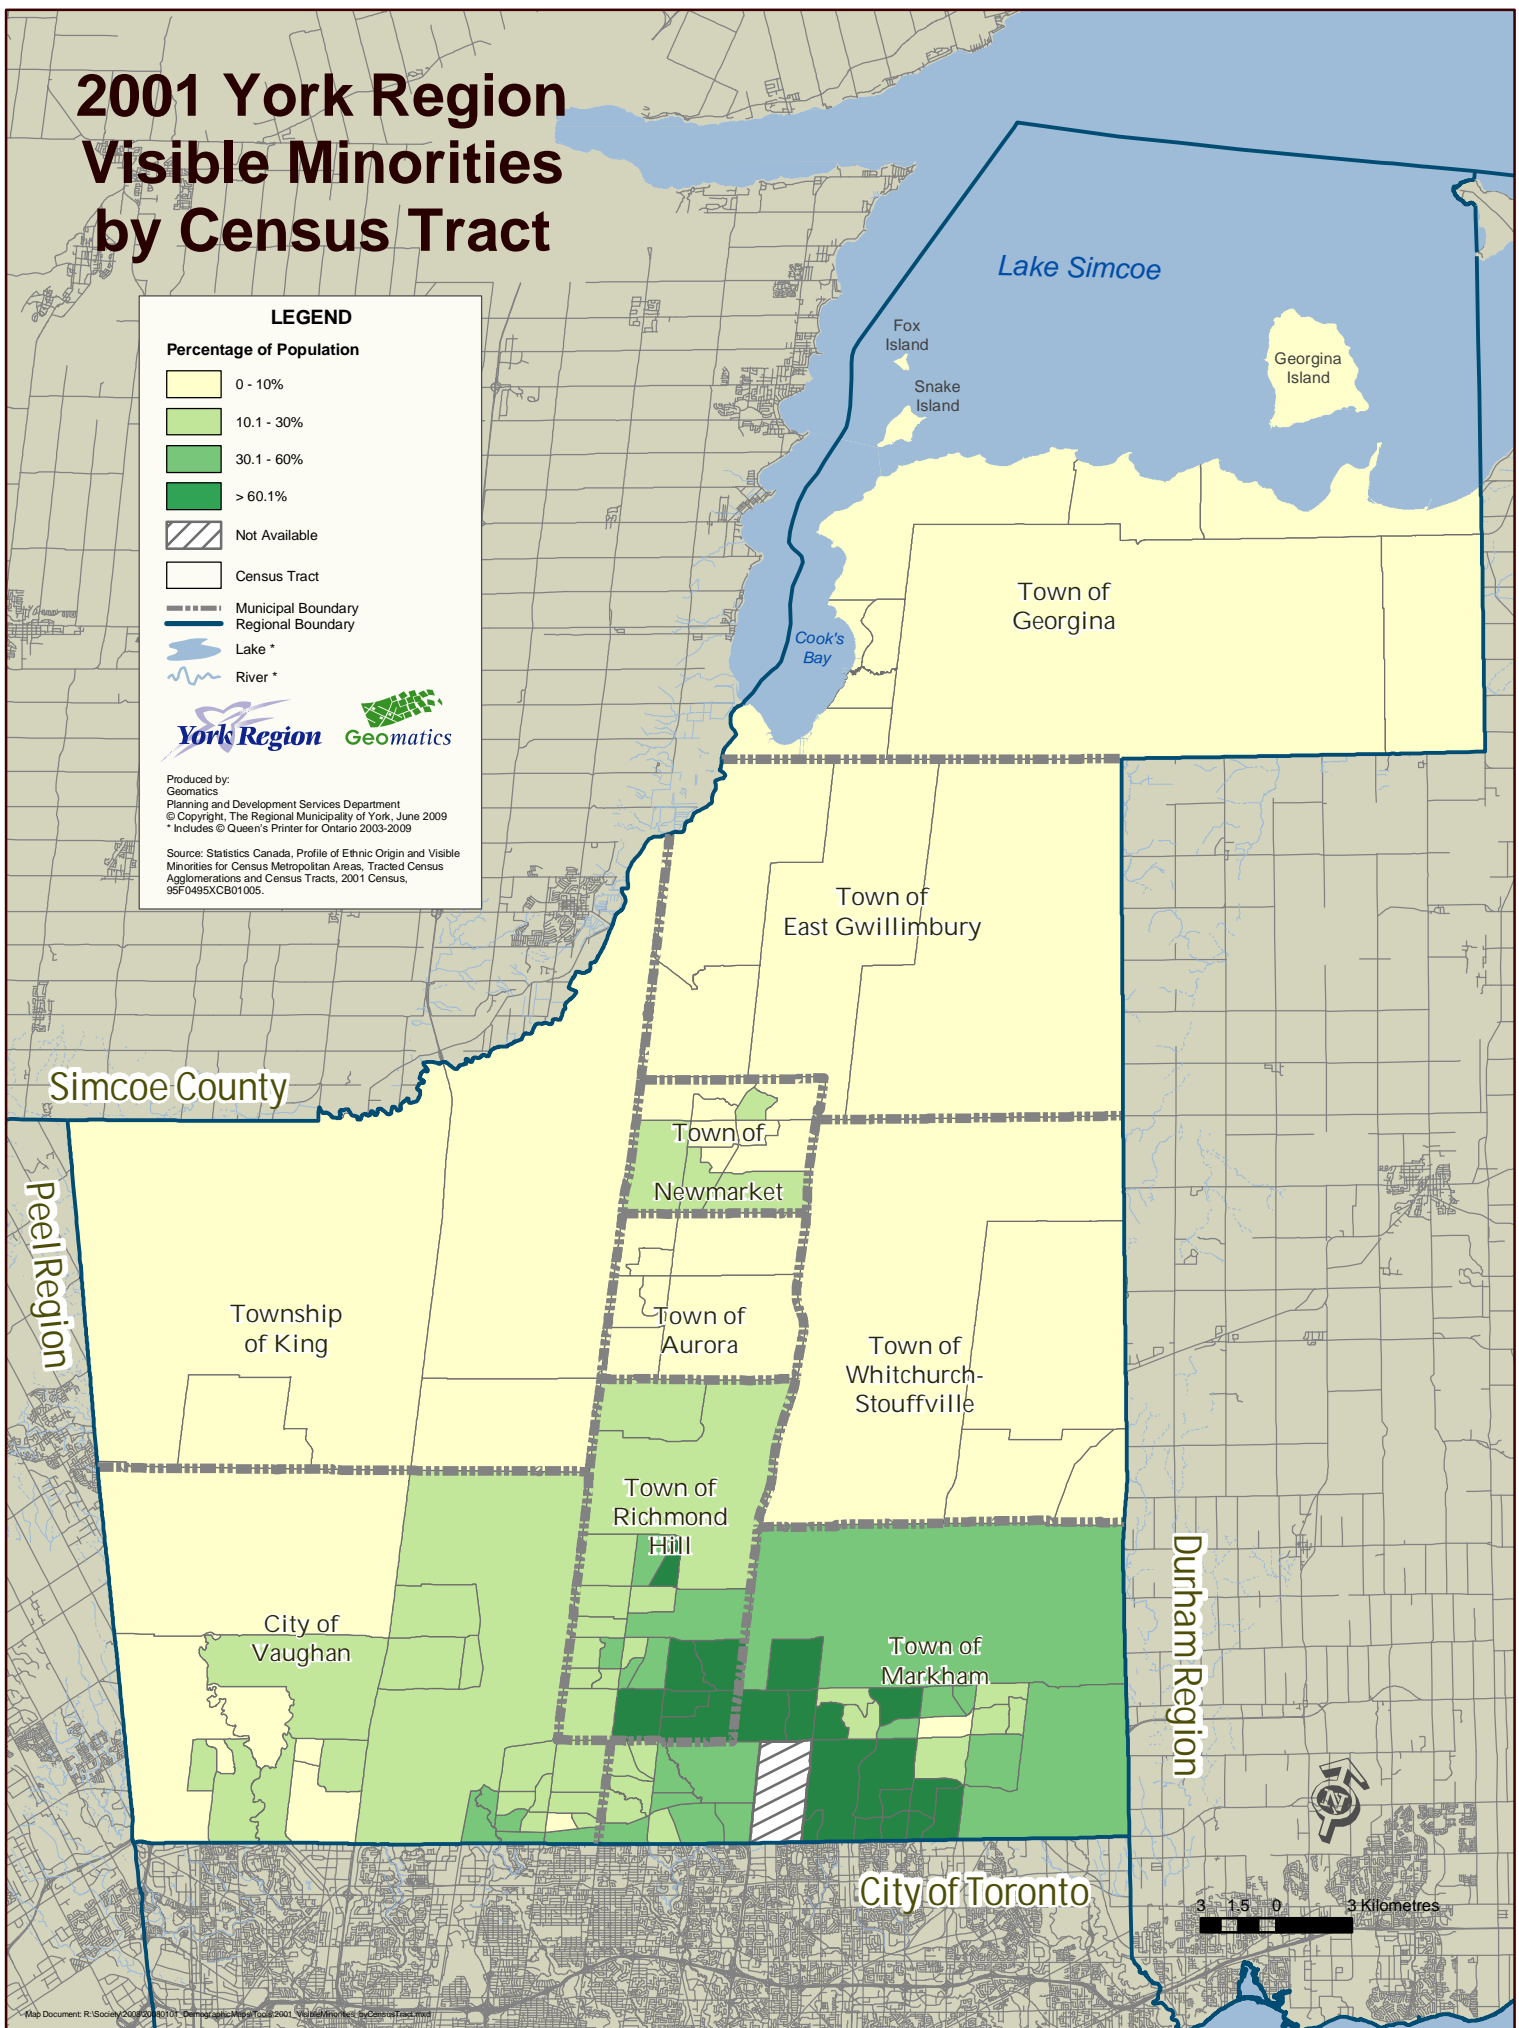

2001 York Region Visible Minorities by Census Tract

LEGEND

Percentage of Population

- 0 - 10%
- 10.1 - 30%
- 30.1 - 60%
- > 60.1%
- Not Available

Census Tract
 Municipal Boundary
 Regional Boundary
 Lake *
 River *

Produced by:
 Geomatics
 Planning and Development Services Department
 © Copyright, The Regional Municipality of York, June 2009
 * Includes © Queen's Printer for Ontario 2003-2009

Source: Statistics Canada, Profile of Ethnic Origin and Visible Minorities for Census Metropolitan Areas, Tracted Census Agglomerations and Census Tracts, 2001 Census, 95F0495XCB01005.

Scale: 0 1.5 3 Kilometres