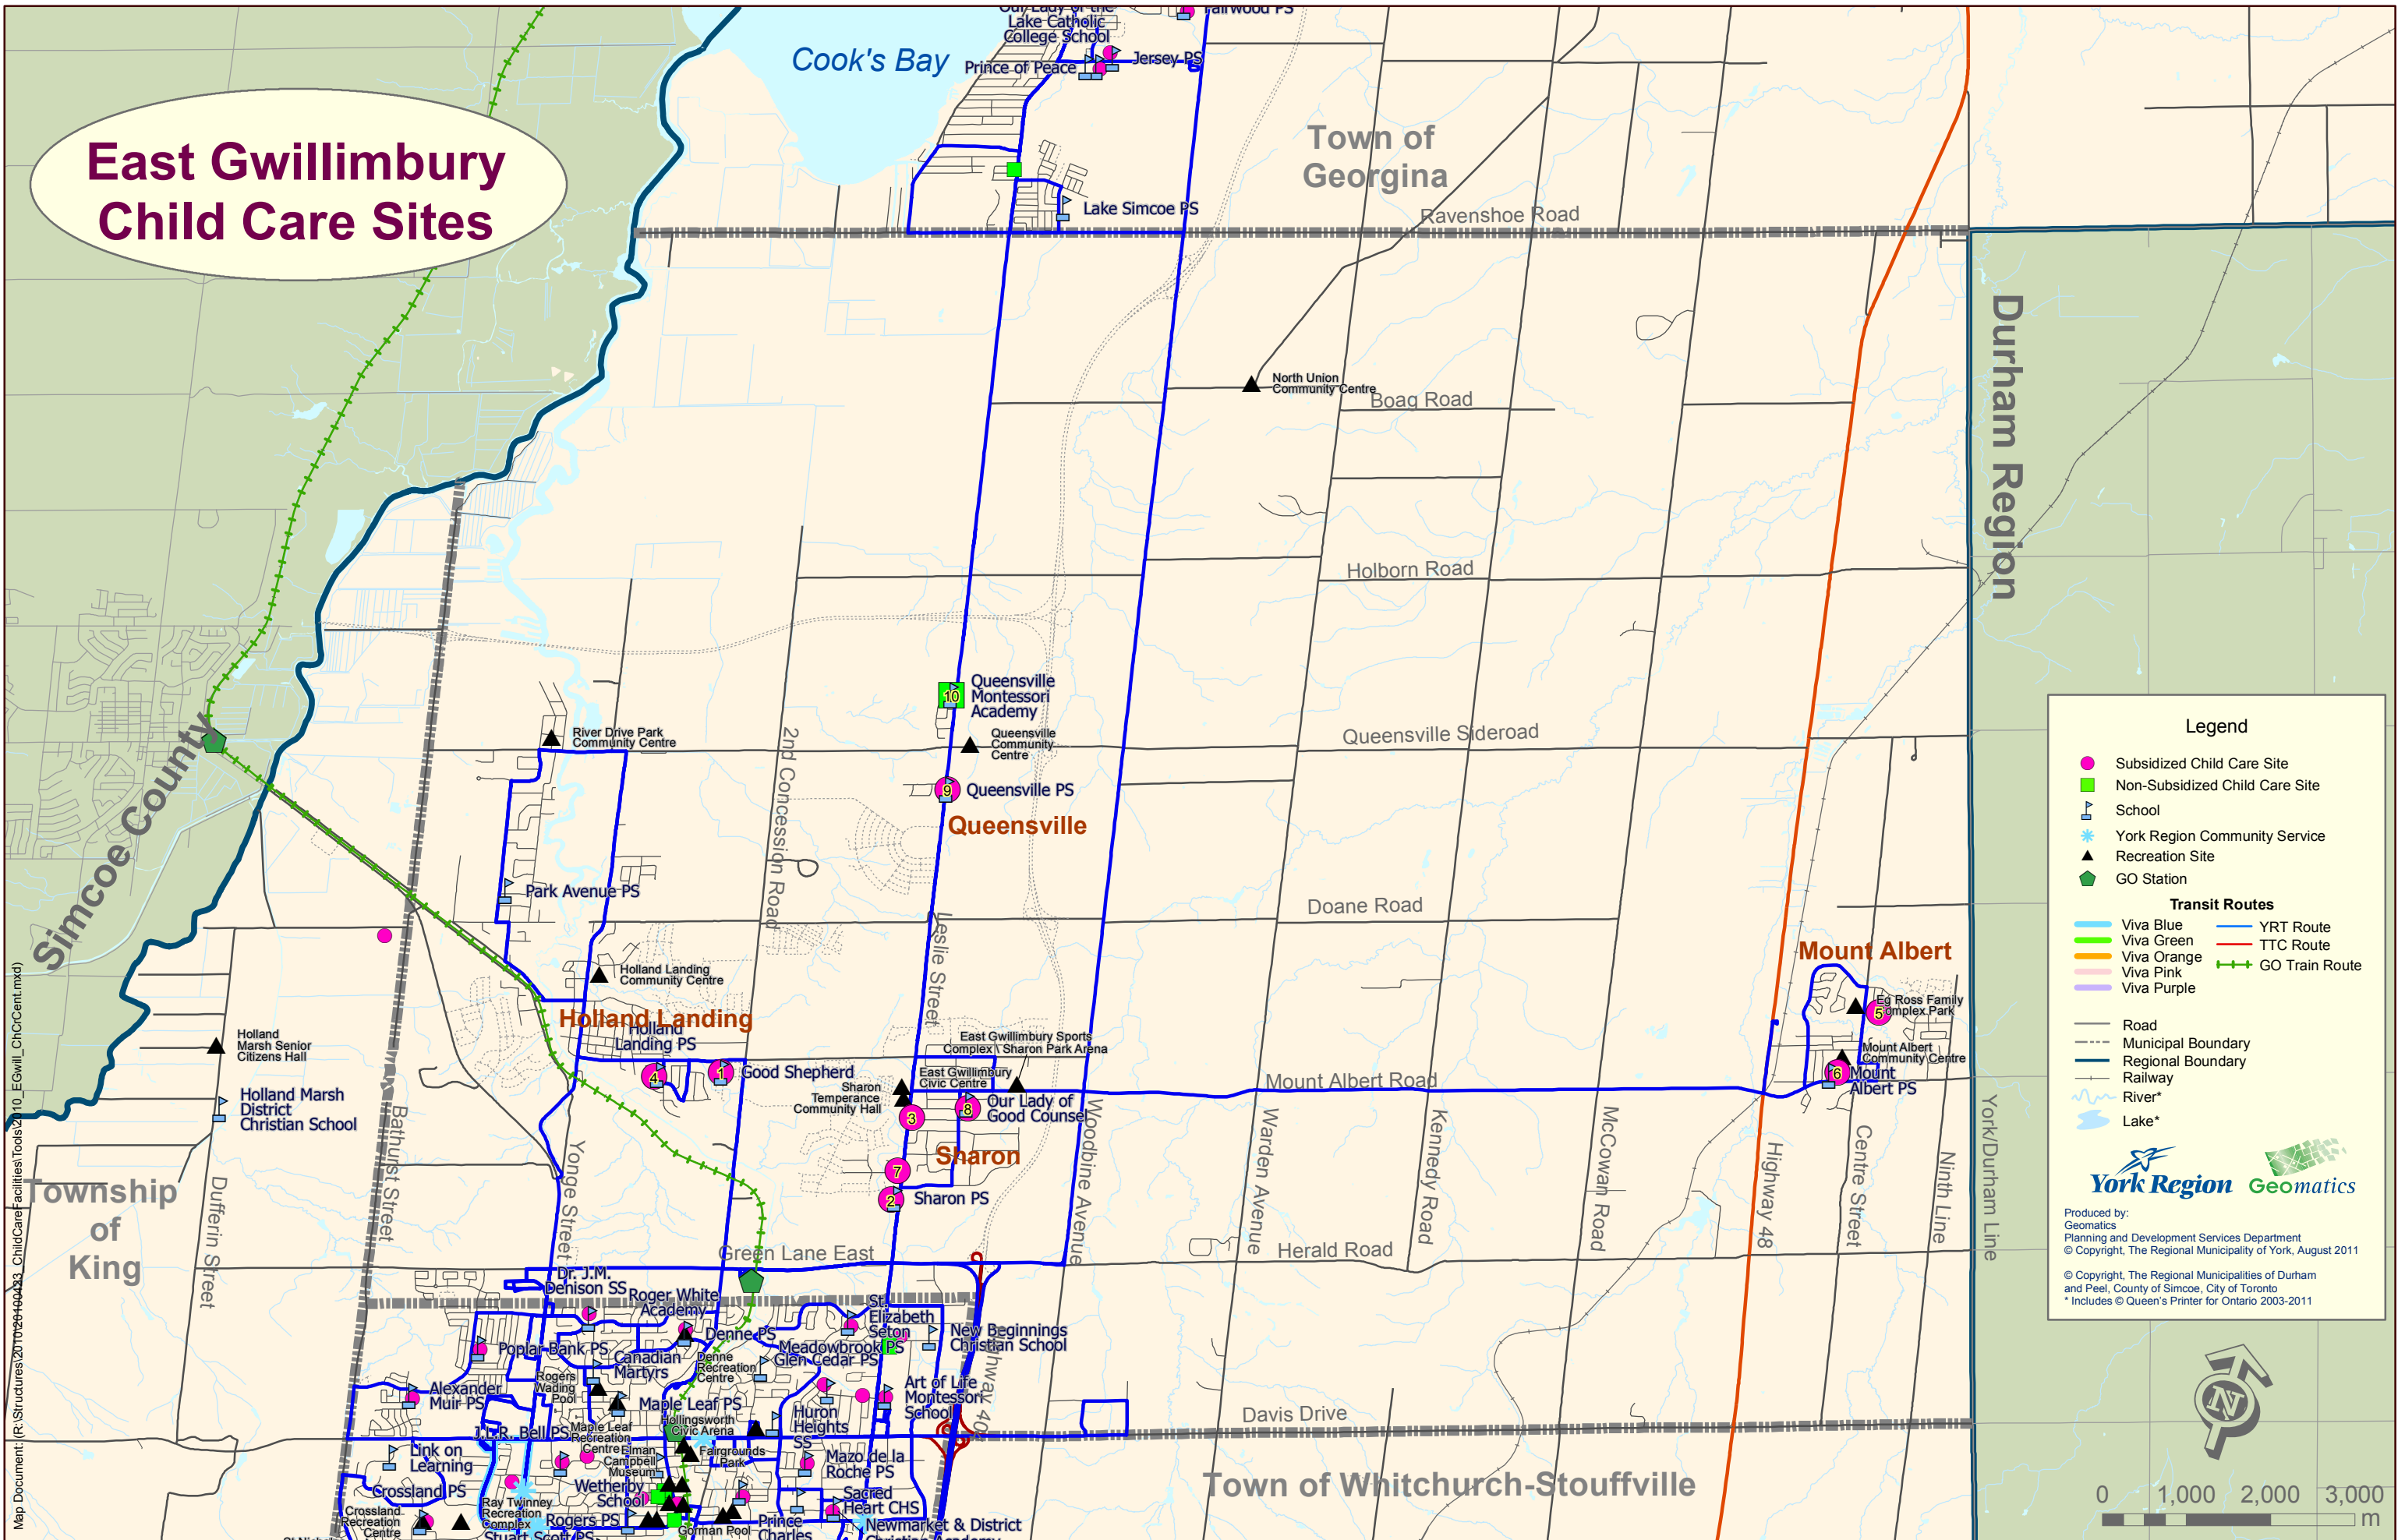

East Gwillimbury Child Care Sites

Legend

- Subsidized Child Care Site
- Non-Subsidized Child Care Site
- School
- York Region Community Service
- Recreation Site
- GO Station

Transit Routes

- Viva Blue
- Viva Green
- Viva Orange
- Viva Pink
- Viva Purple
- YRT Route
- TTC Route
- GO Train Route

Road
 Municipal Boundary
 Regional Boundary
 Railway
 River*
 Lake*

York Region Geomatics

Produced by:
 Geomatics
 Planning and Development Services Department
 © Copyright, The Regional Municipality of York, August 2011

© Copyright, The Regional Municipalities of Durham and Peel, County of Simcoe, City of Toronto
 * Includes © Queen's Printer for Ontario 2003-2011

Map Document: (R:\Structures\2011\06\04\0432_ChildCareFacilities\Tools\210_EGwill_ChCCent.mxd)

Town of East Gwillimbury Subsidized Licensed Child Care Centres

July, 2011

Map #	Name	Address	City	Telephone	Age Groups
1	Good Shepherd Child Care Centre	19112-2nd Concession Road	East Gwillimbury	905-895-7575	Toddler, Preschool, Kindergarten, School Age
2	Gwillimbury Hills Club House	18532 Leslie Street	Sharon	905-478-8348	School Age
3	Gwillimbury Hills Day Care	18907 Leslie Street	Sharon	905-478-8348	Toddler, Preschool
4	Holland Landing Children's Academy	16 Holland River Boulevard	Holland Landing	905-836-8916	Preschool, School Age
5	Mount Albert Children's Academy	19299 Centre Street	Mount Albert	905-473-1106	Preschool
6	Mount Albert Kids Club	5488 Mount Albert Road	Mount Albert	905-473-1106	Kindergarten, School Age
7	Noah's Ark Preschool	18648 Leslie Street	Sharon	905-478-2231	Preschool
8	Our Lady of Good Counsel Child Care	53 Morton Avenue	Sharon	905-478-1946	School Age
9	Queensville School Age Program	20317 Leslie Street	Queensville	905-836-0144	School Age