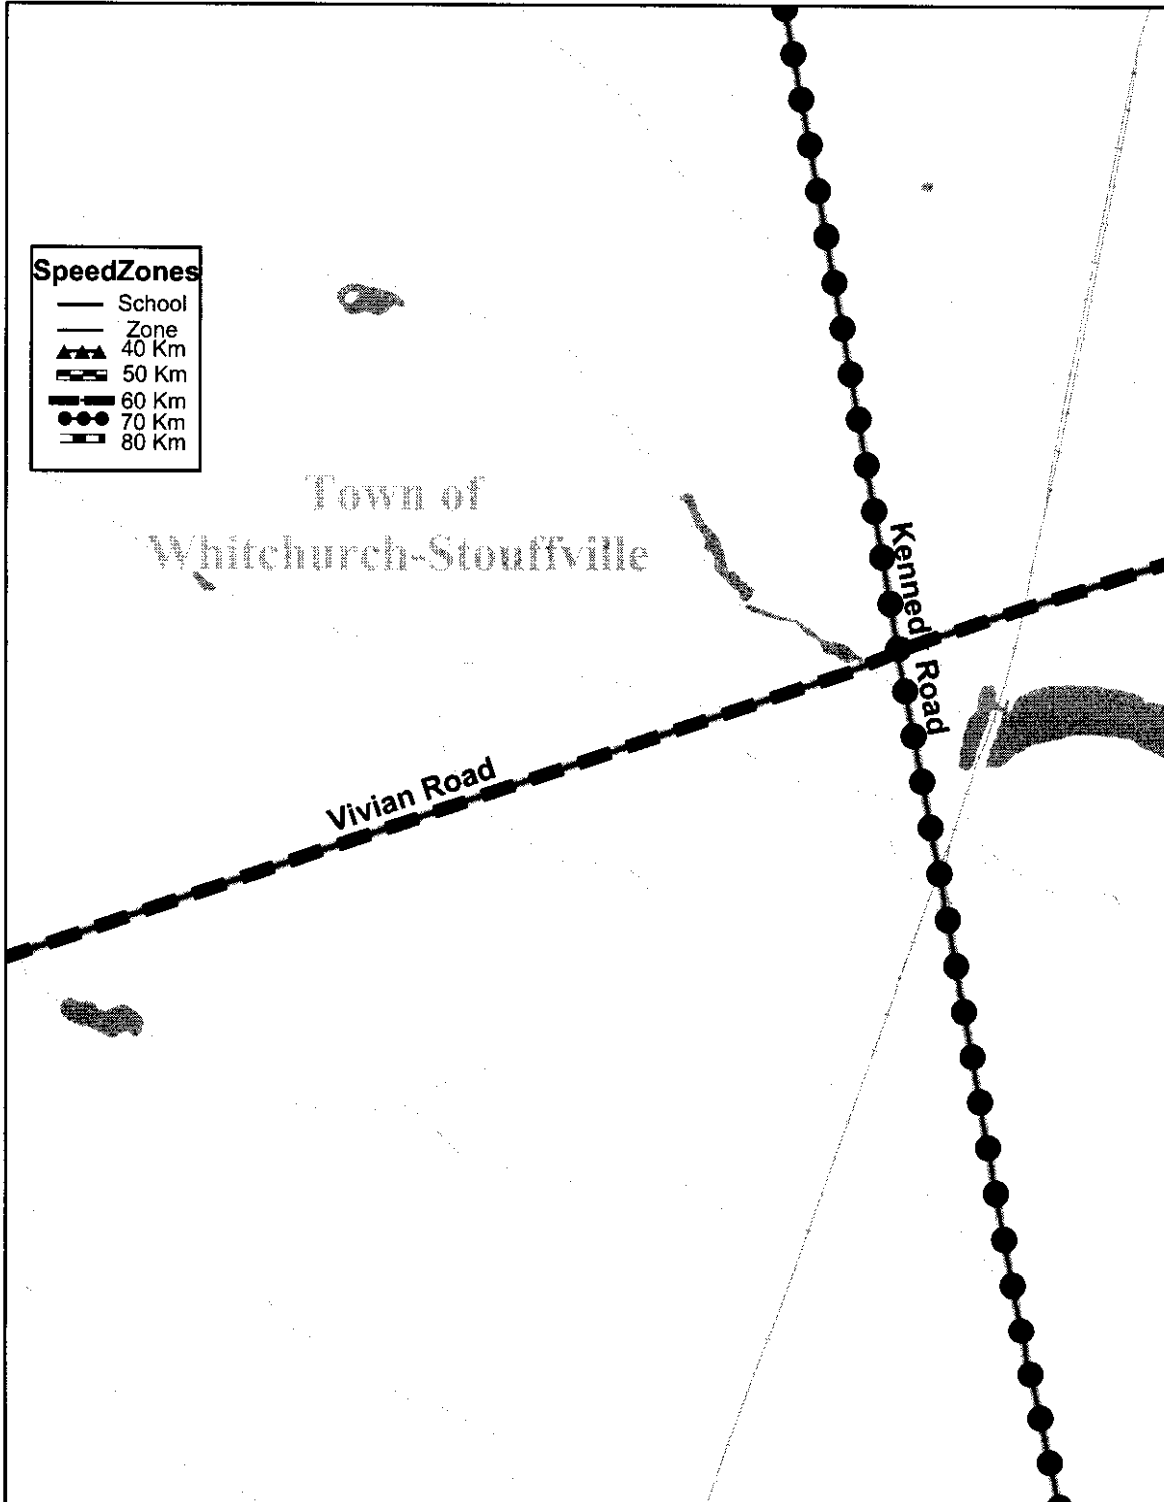

See Page 7

See Page 9