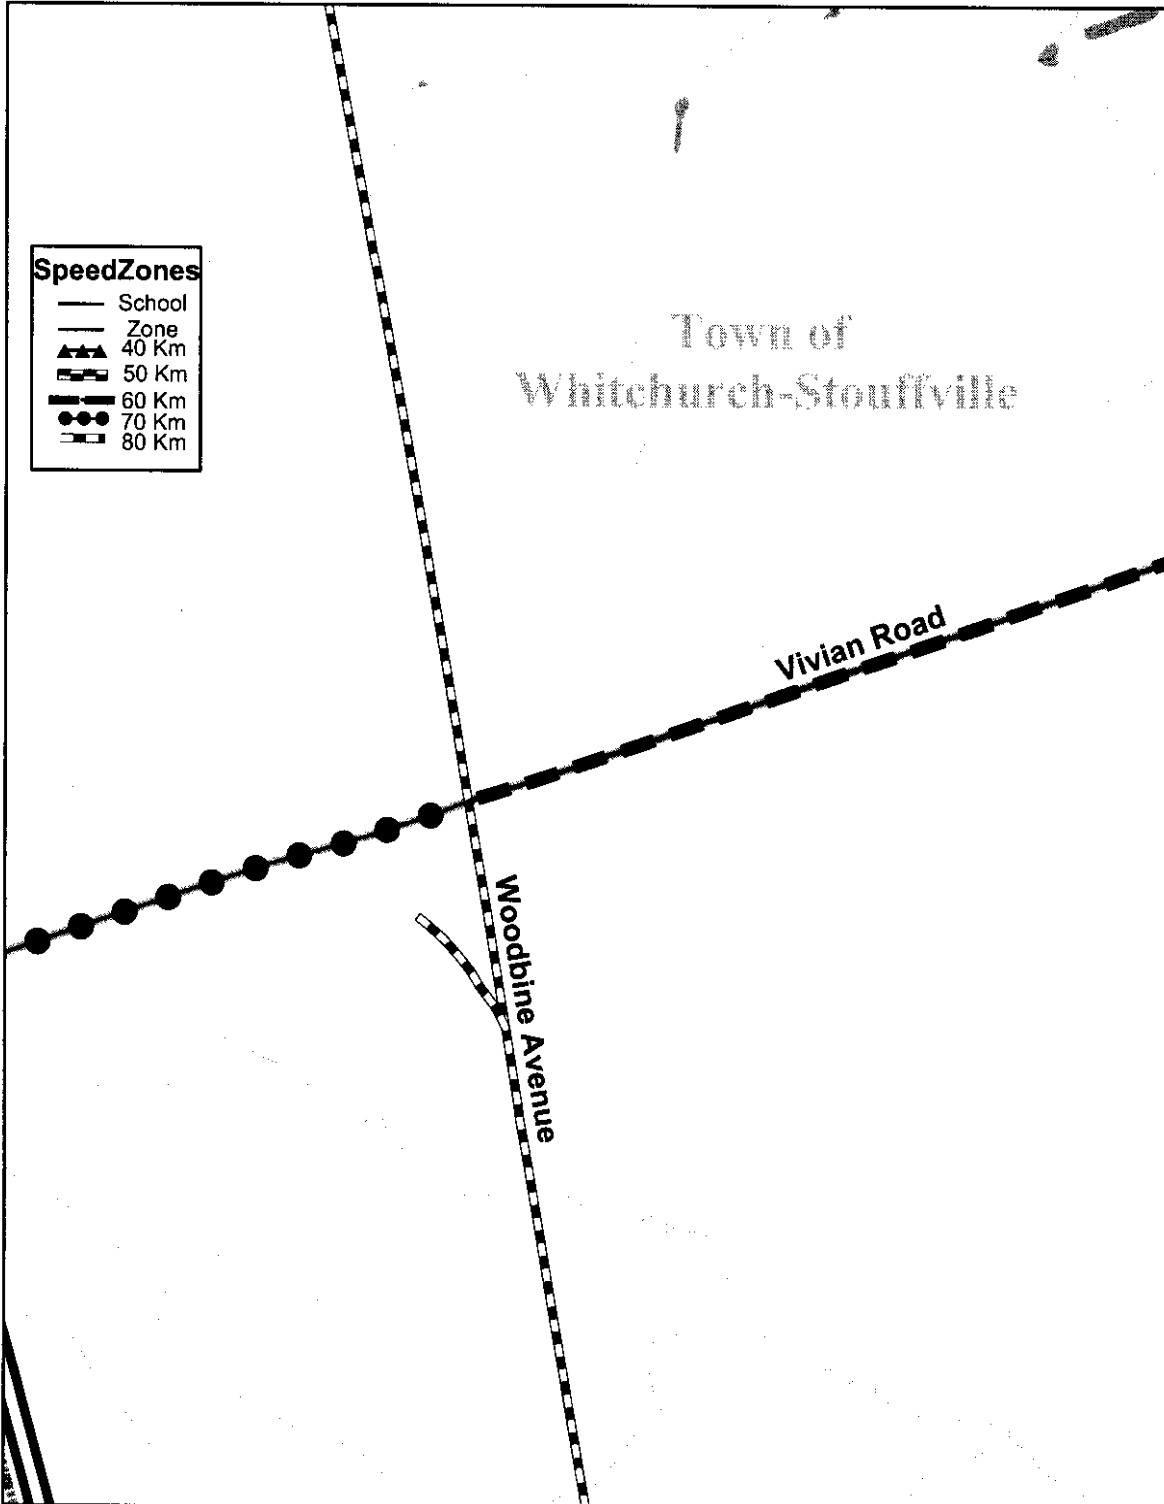

Speed Limits

Schedule A

Page 6

Regional Road #74