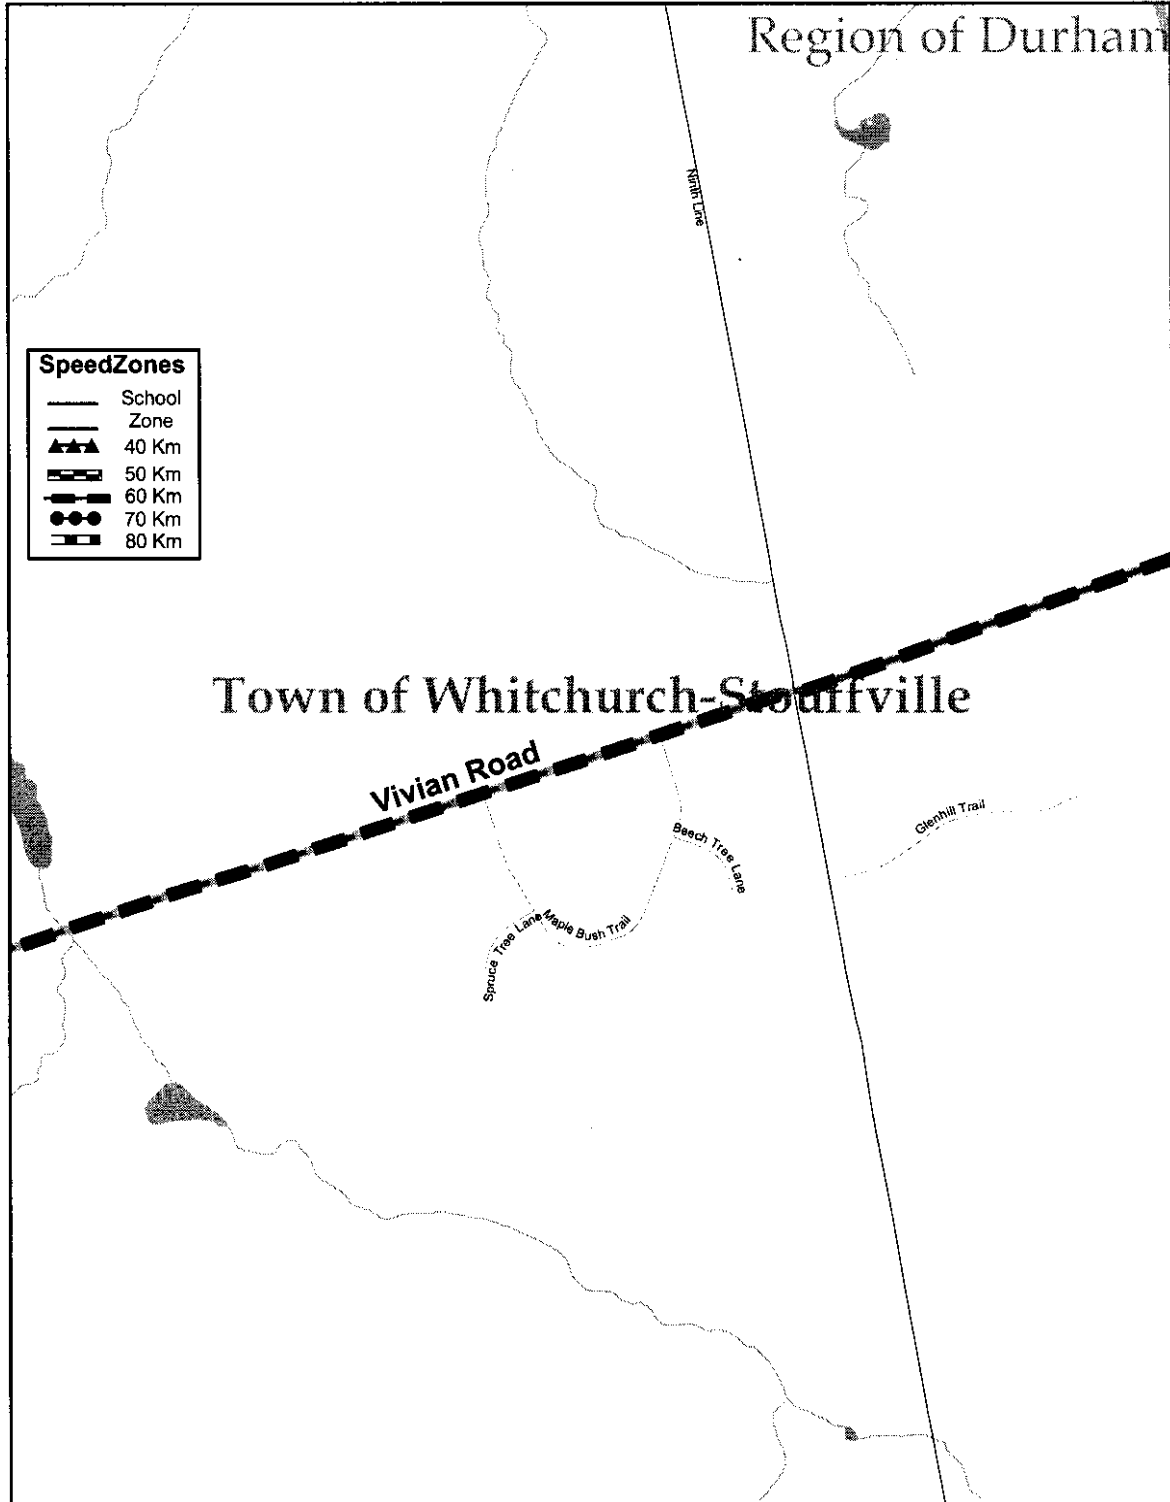

Speed Limits

Schedule A

Page 12

Regional Road #74