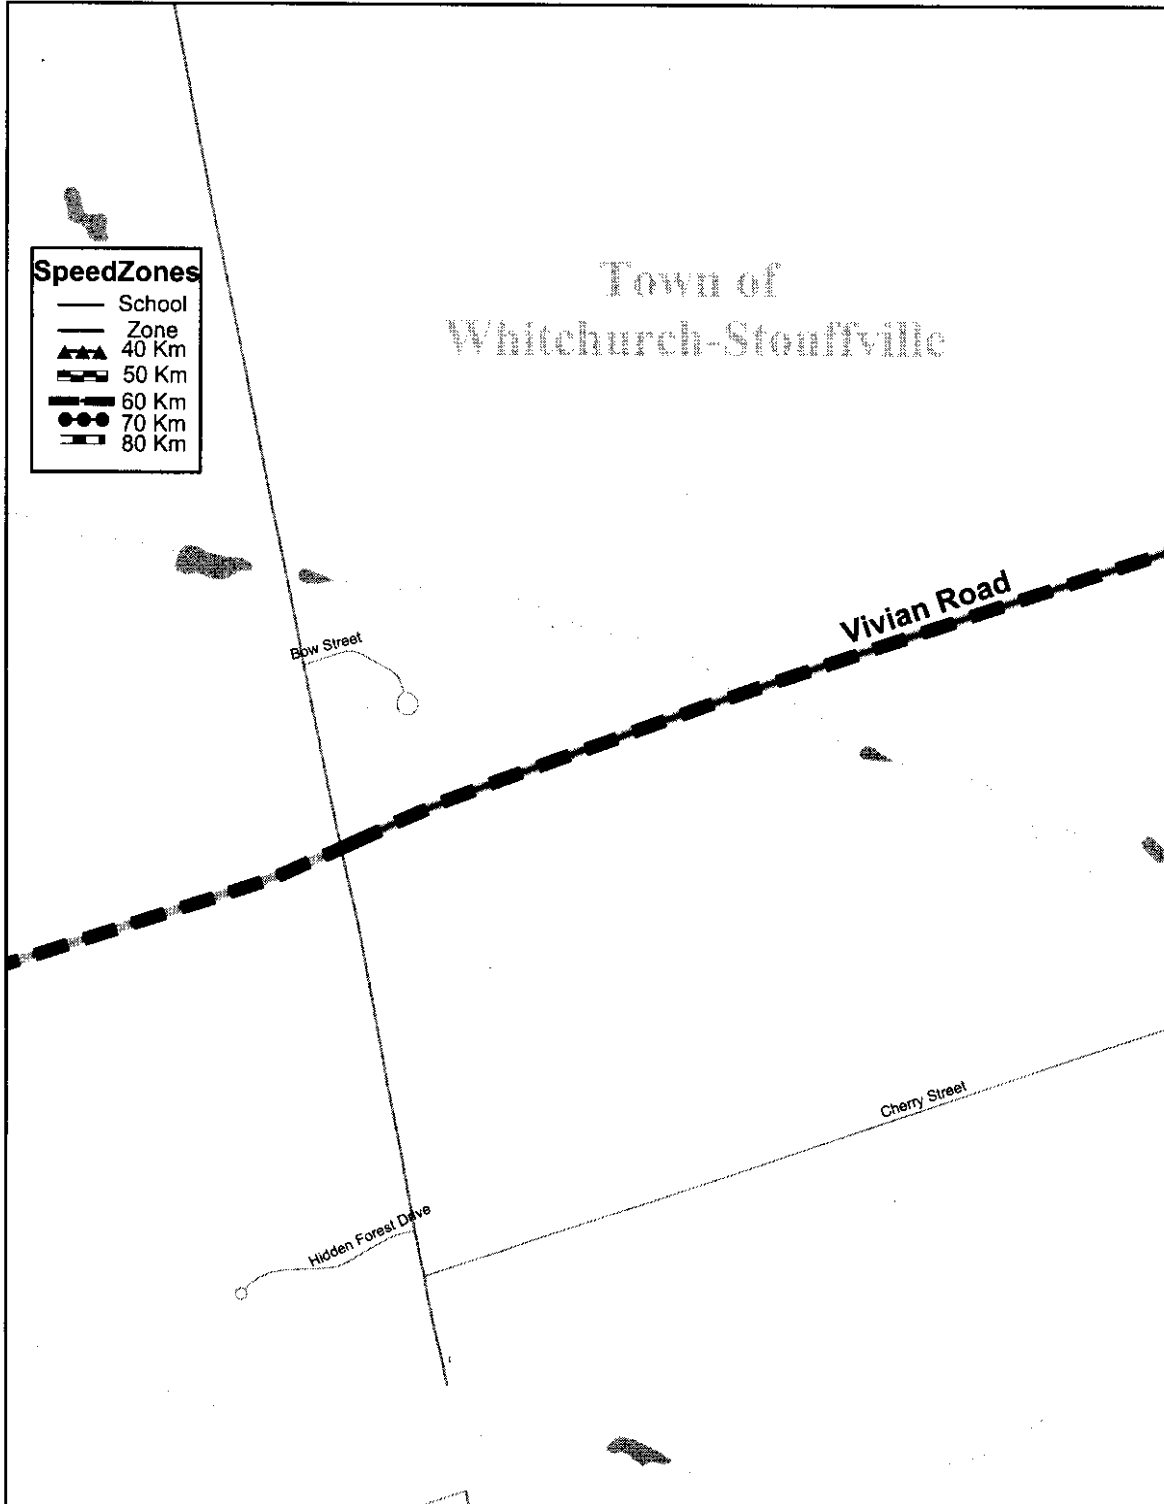

See Page 9

See Page 11