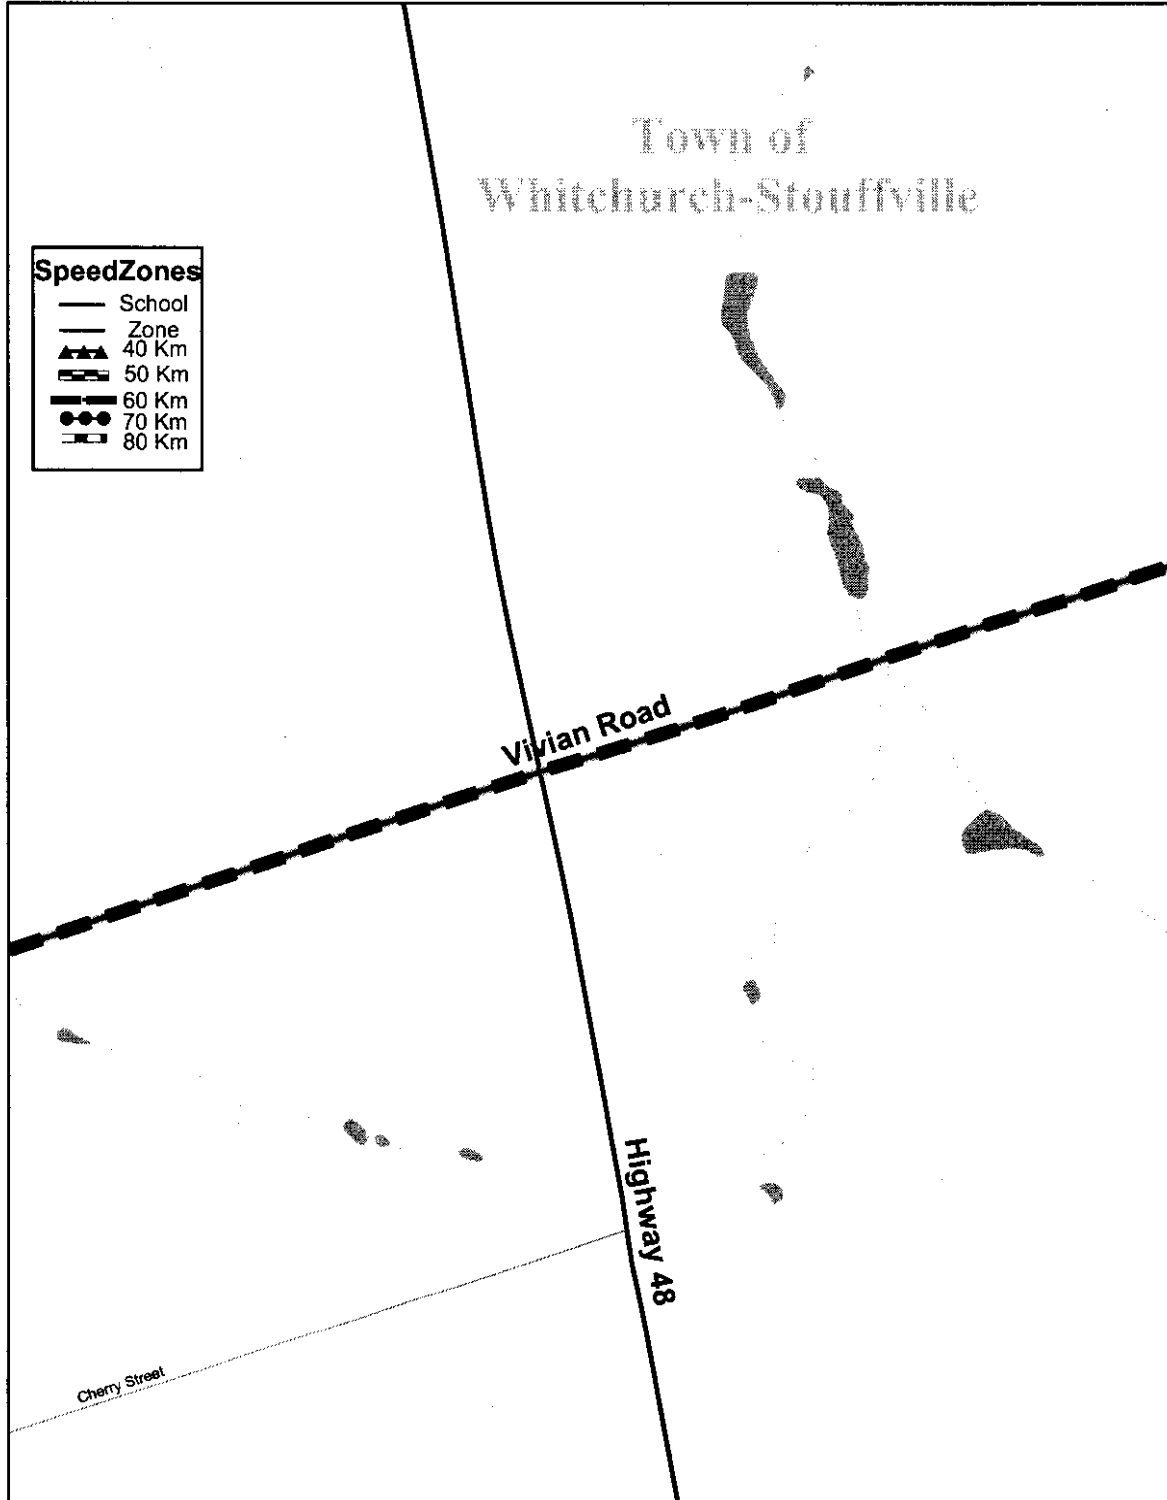

Speed Limits

Schedule A

Page 11

Regional Road #74

See Page 12