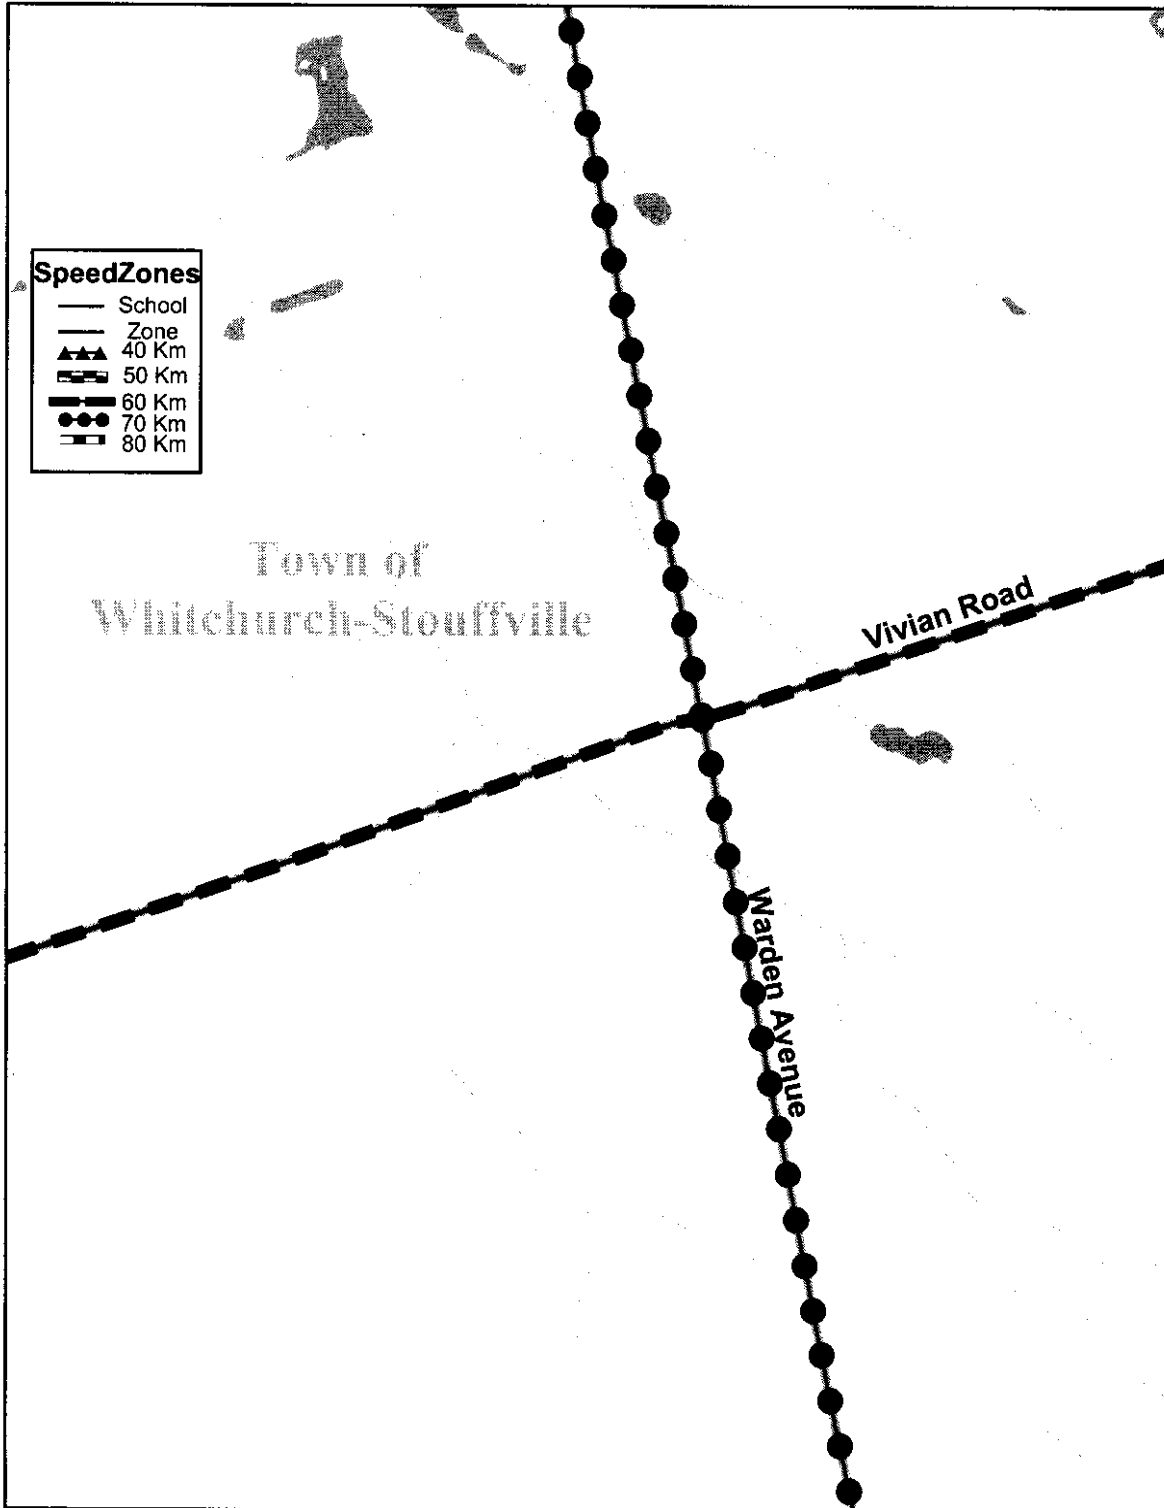

Speed Limits

Schedule A

Page 7

Regional Road #74

See Page 6