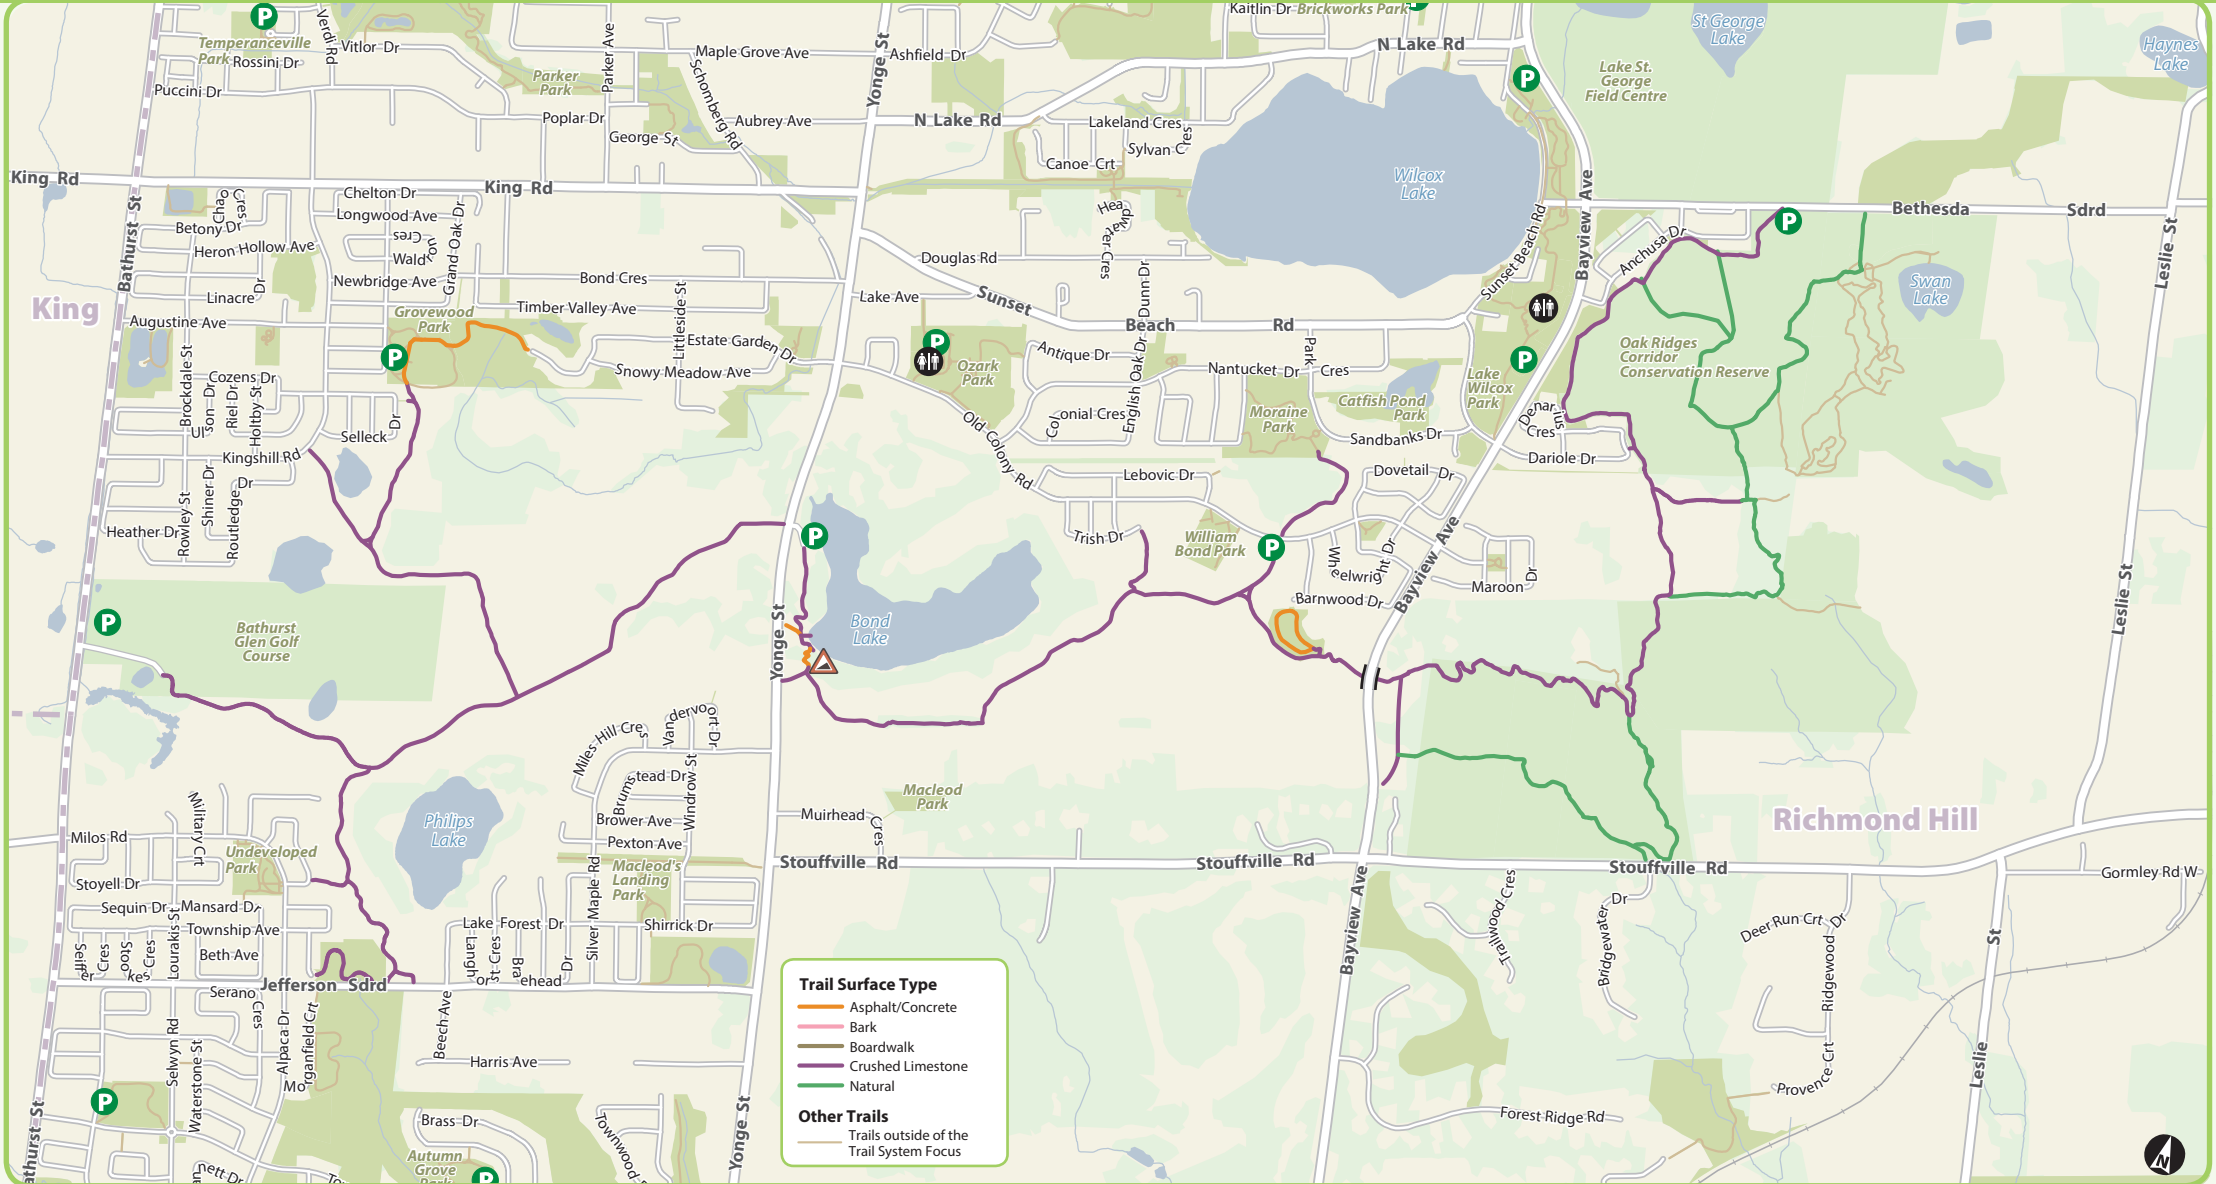

Oak Ridges Corridor Conservation Reserve

Trail Surface Type

- Asphalt/Concrete
- Bark
- Boardwalk
- Crushed Limestone
- Natural

Other Trails

- Trails outside of the Trail System Focus