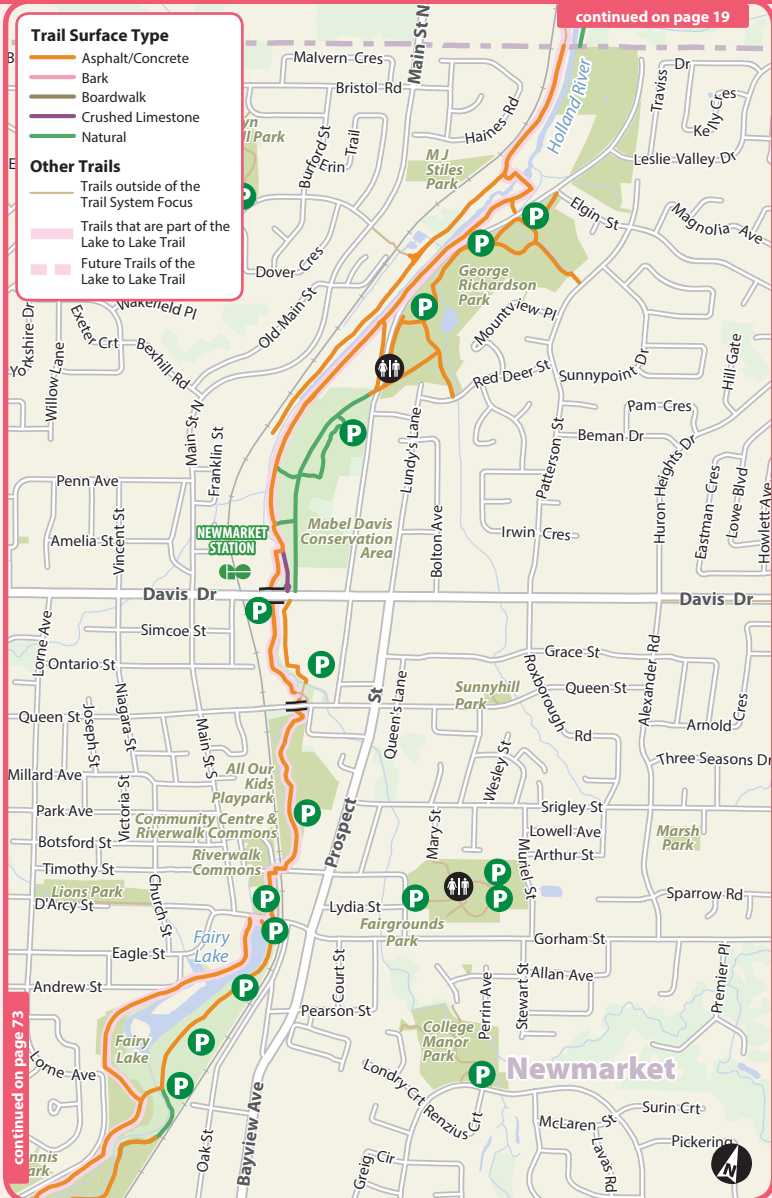

Trail Surface Type

-  Asphalt/Concrete
-  Bark
-  Boardwalk
-  Crushed Limestone
-  Natural

Other Trails

-  Trails outside of the Trail System Focus
-  Trails that are part of the Lake to Lake Trail
-  Future Trails of the Lake to Lake Trail

continued on page 73