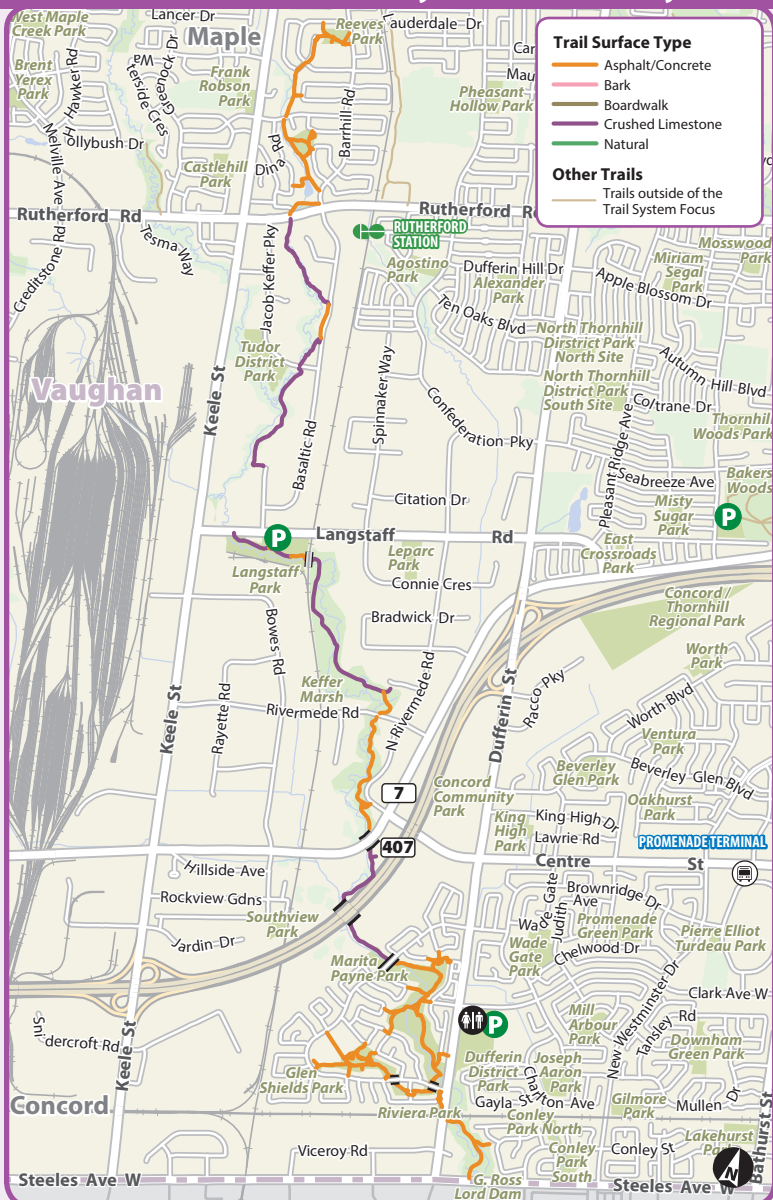

City of Vaughan Bartley Smith Greenway South

0 500 m - Average walking time 8 minutes