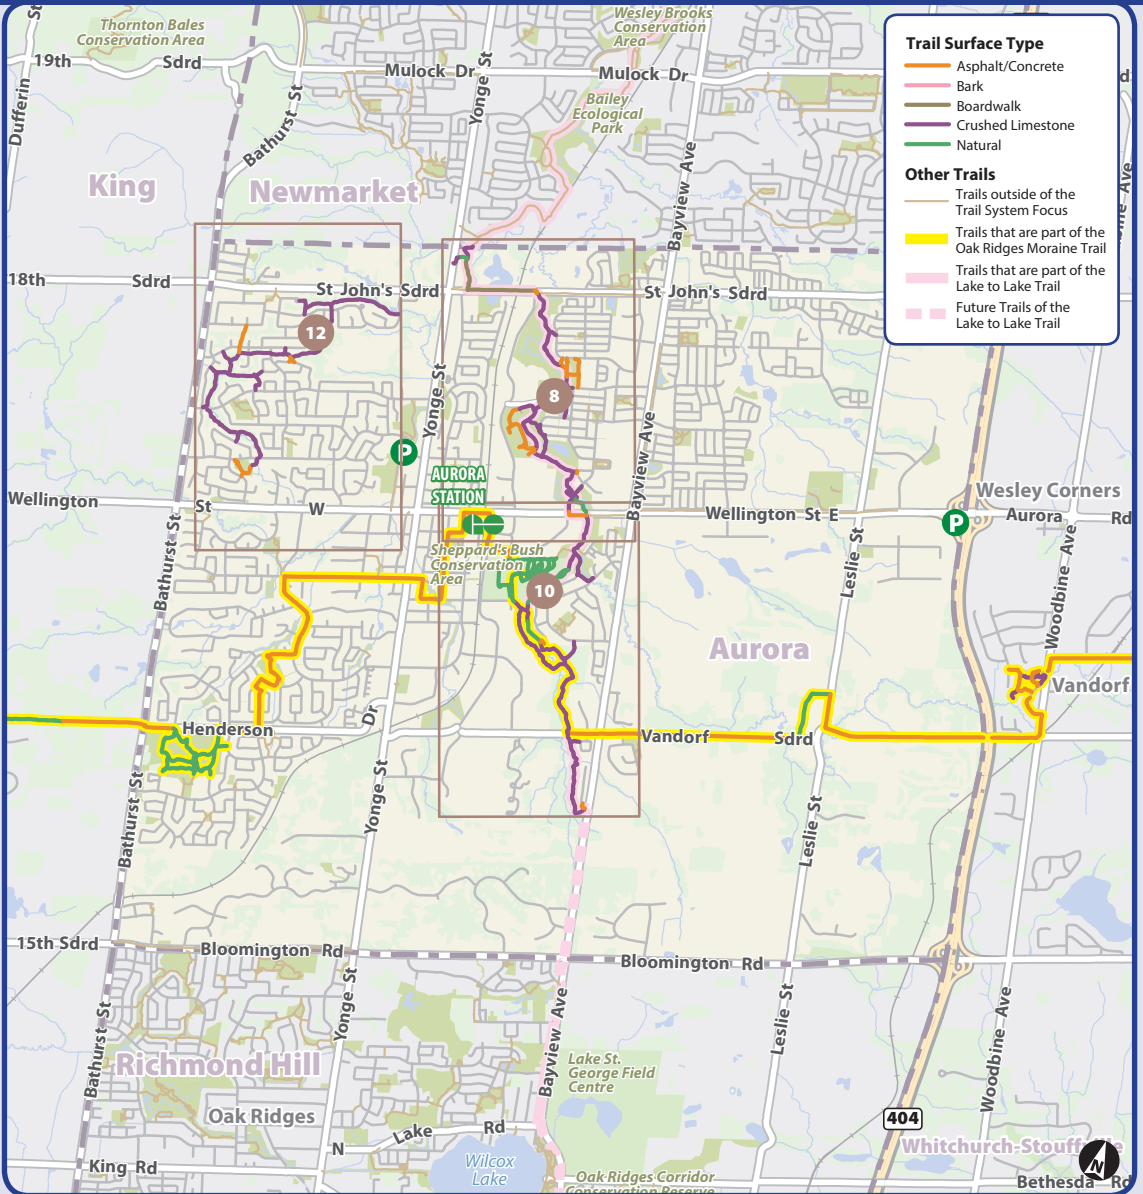

Town of Aurora Trails Overview

Trail Surface Type

- Orange line: Asphalt/Concrete
- Pink line: Bark
- Brown line: Boardwalk
- Purple line: Crushed Limestone
- Green line: Natural

Other Trails

- Thin brown line: Trails outside of the Trail System Focus
- Yellow line: Trails that are part of the Oak Ridges Moraine Trail
- Pink line: Trails that are part of the Lake to Lake Trail
- Light pink dashed line: Future Trails of the Lake to Lake Trail