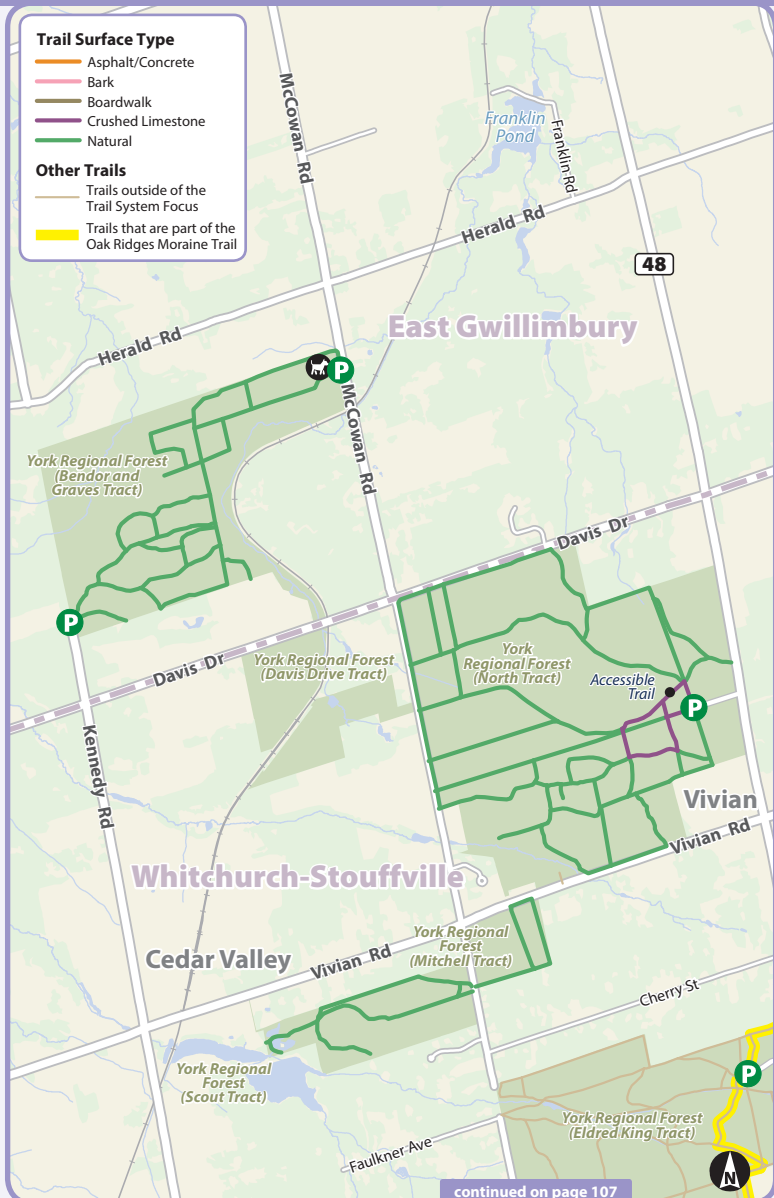

Trail Surface Type

- Asphalt/Concrete
- Bark
- Boardwalk
- Crushed Limestone
- Natural

Other Trails

- Trails outside of the Trail System Focus
- Trails that are part of the Oak Ridges Moraine Trail

continued on page 107