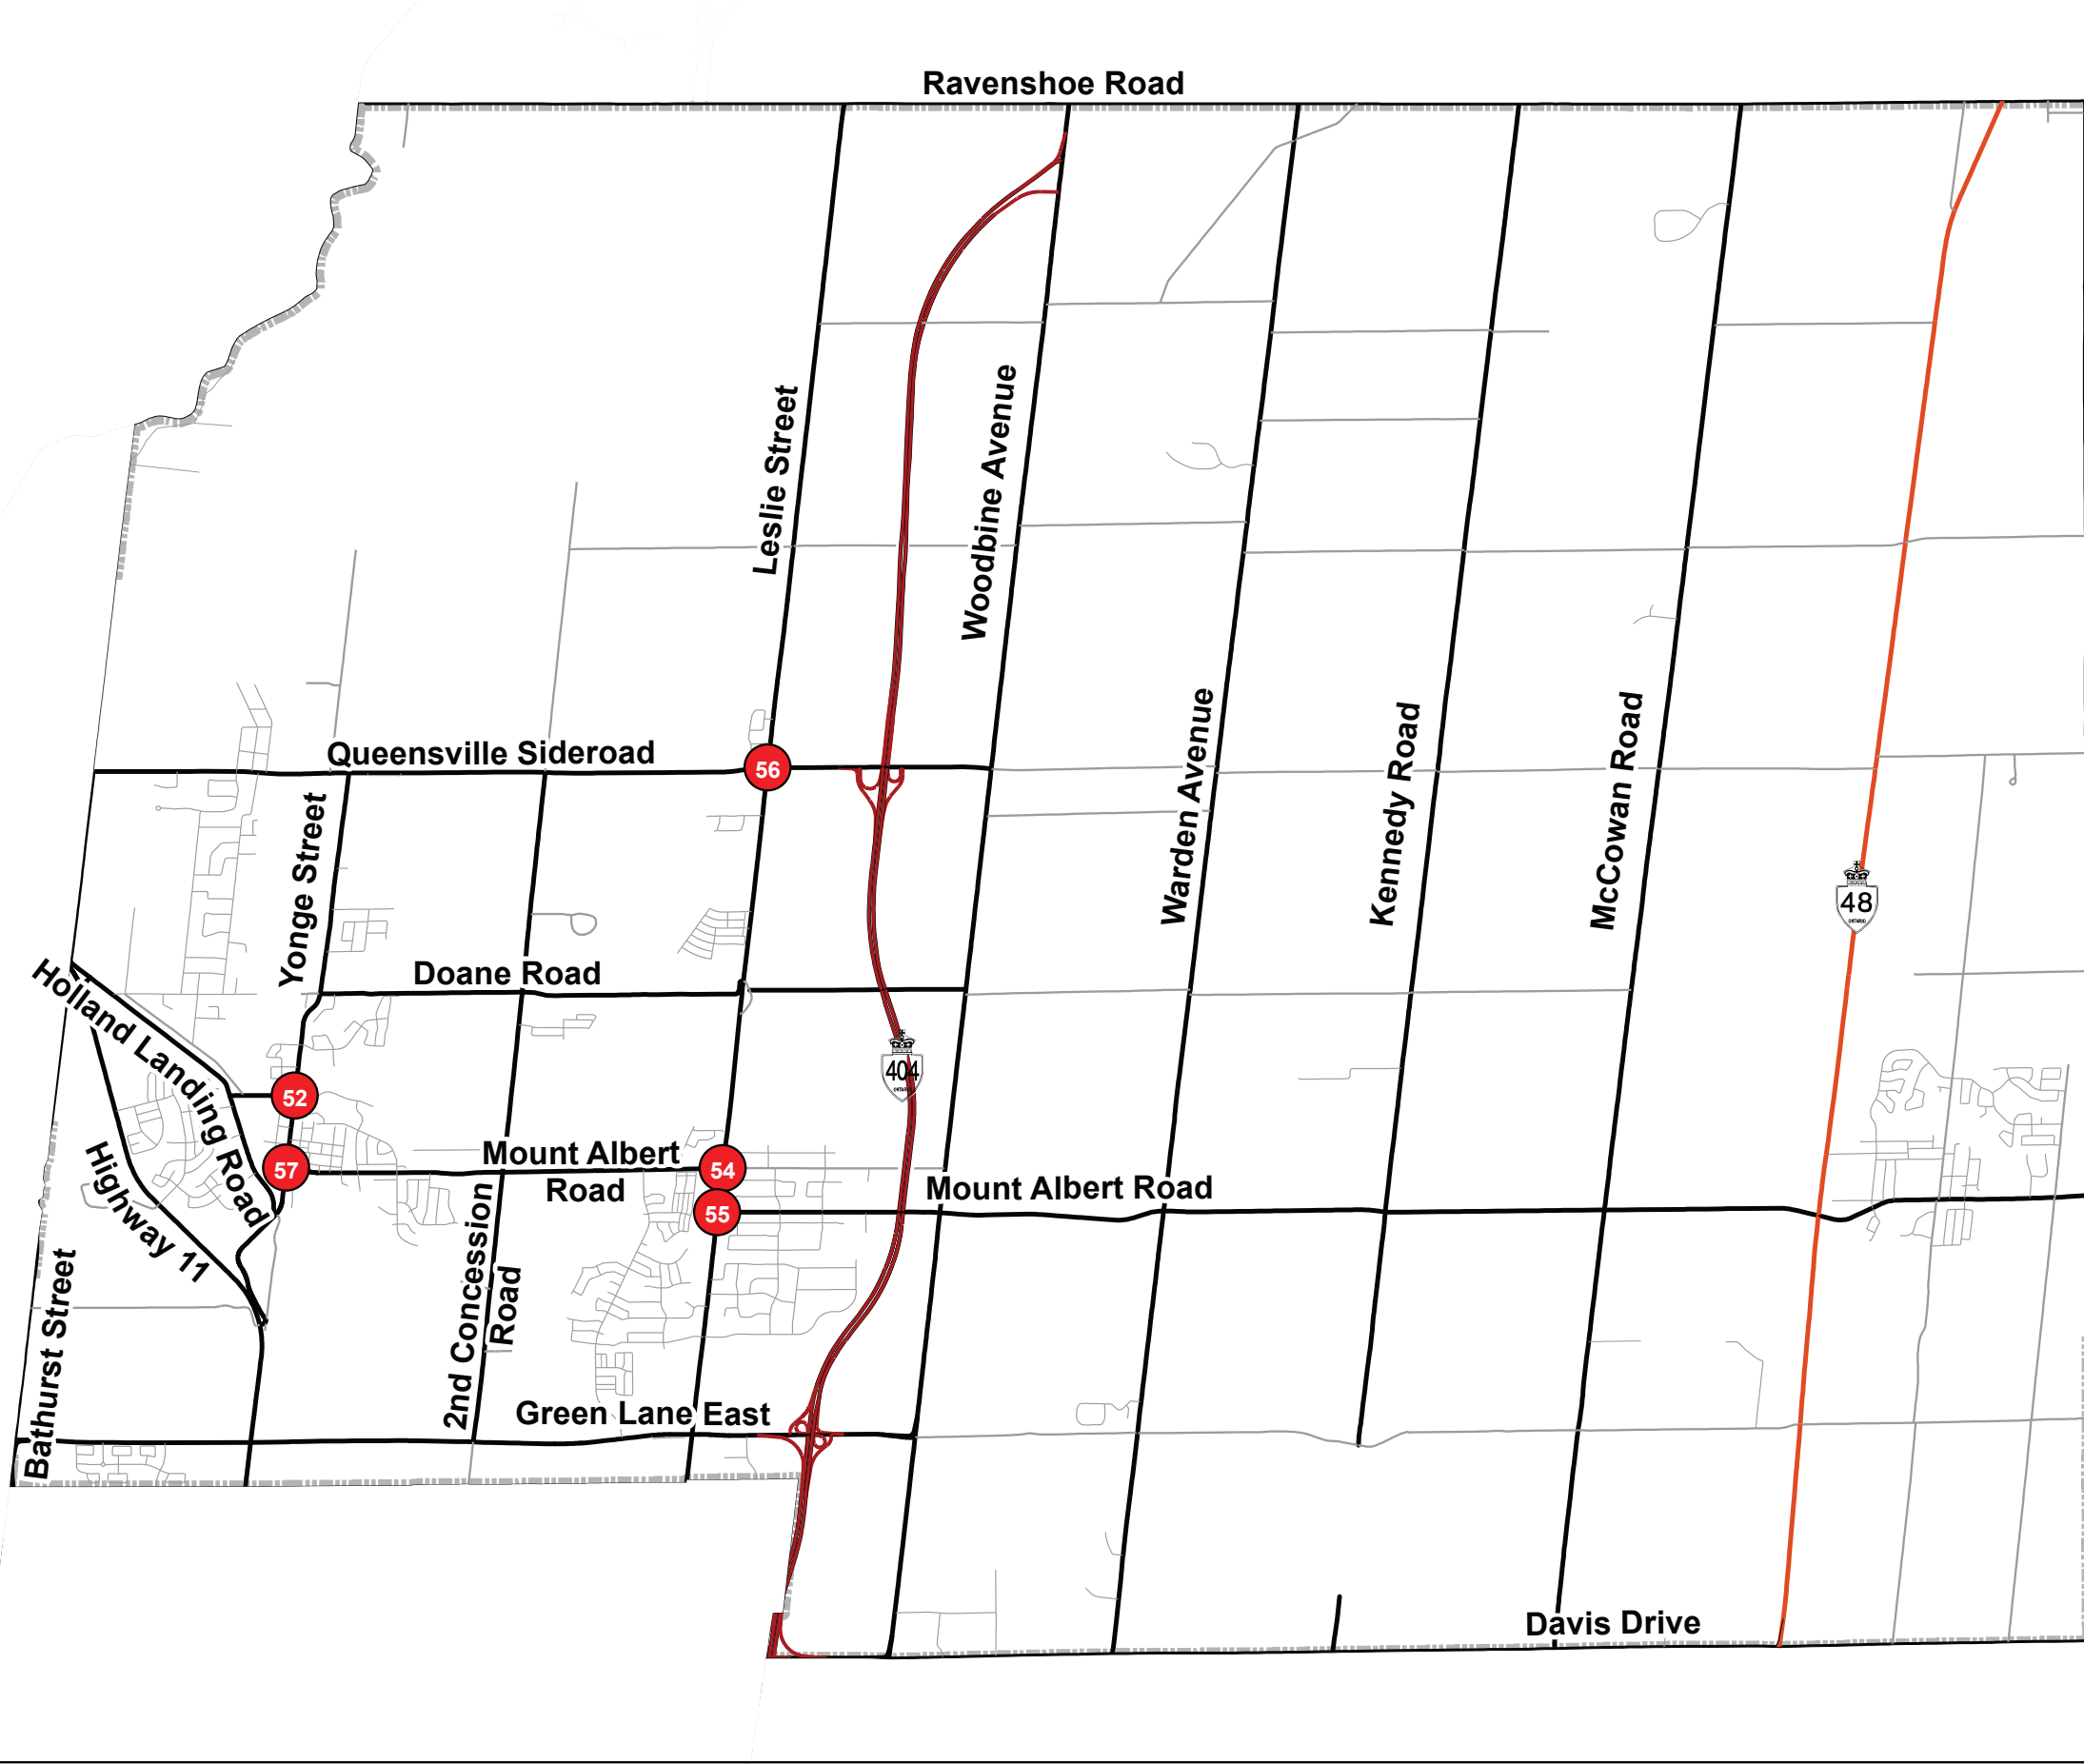

Town of East Gwillimbury Sign Restricted Intersections

The bold lines on the map indicate roads owned by York Region. Any municipal road that crosses one of these Regional roads is considered a Regional intersection.

- 52 Bradford Street and Yonge Street/Thompson Drive
- 54 Leslie Street and Farr Avenue/Mount Albert Road
- 55 Leslie Street and Mount Albert Road
- 56 Leslie Street and Queensville Sideroad
- 57 Mount Albert Road and Yonge Street/Queen Street

Town of East Gwillimbury

● = Signs Restricted

Town of East Gwillimbury Sign Restricted Intersections