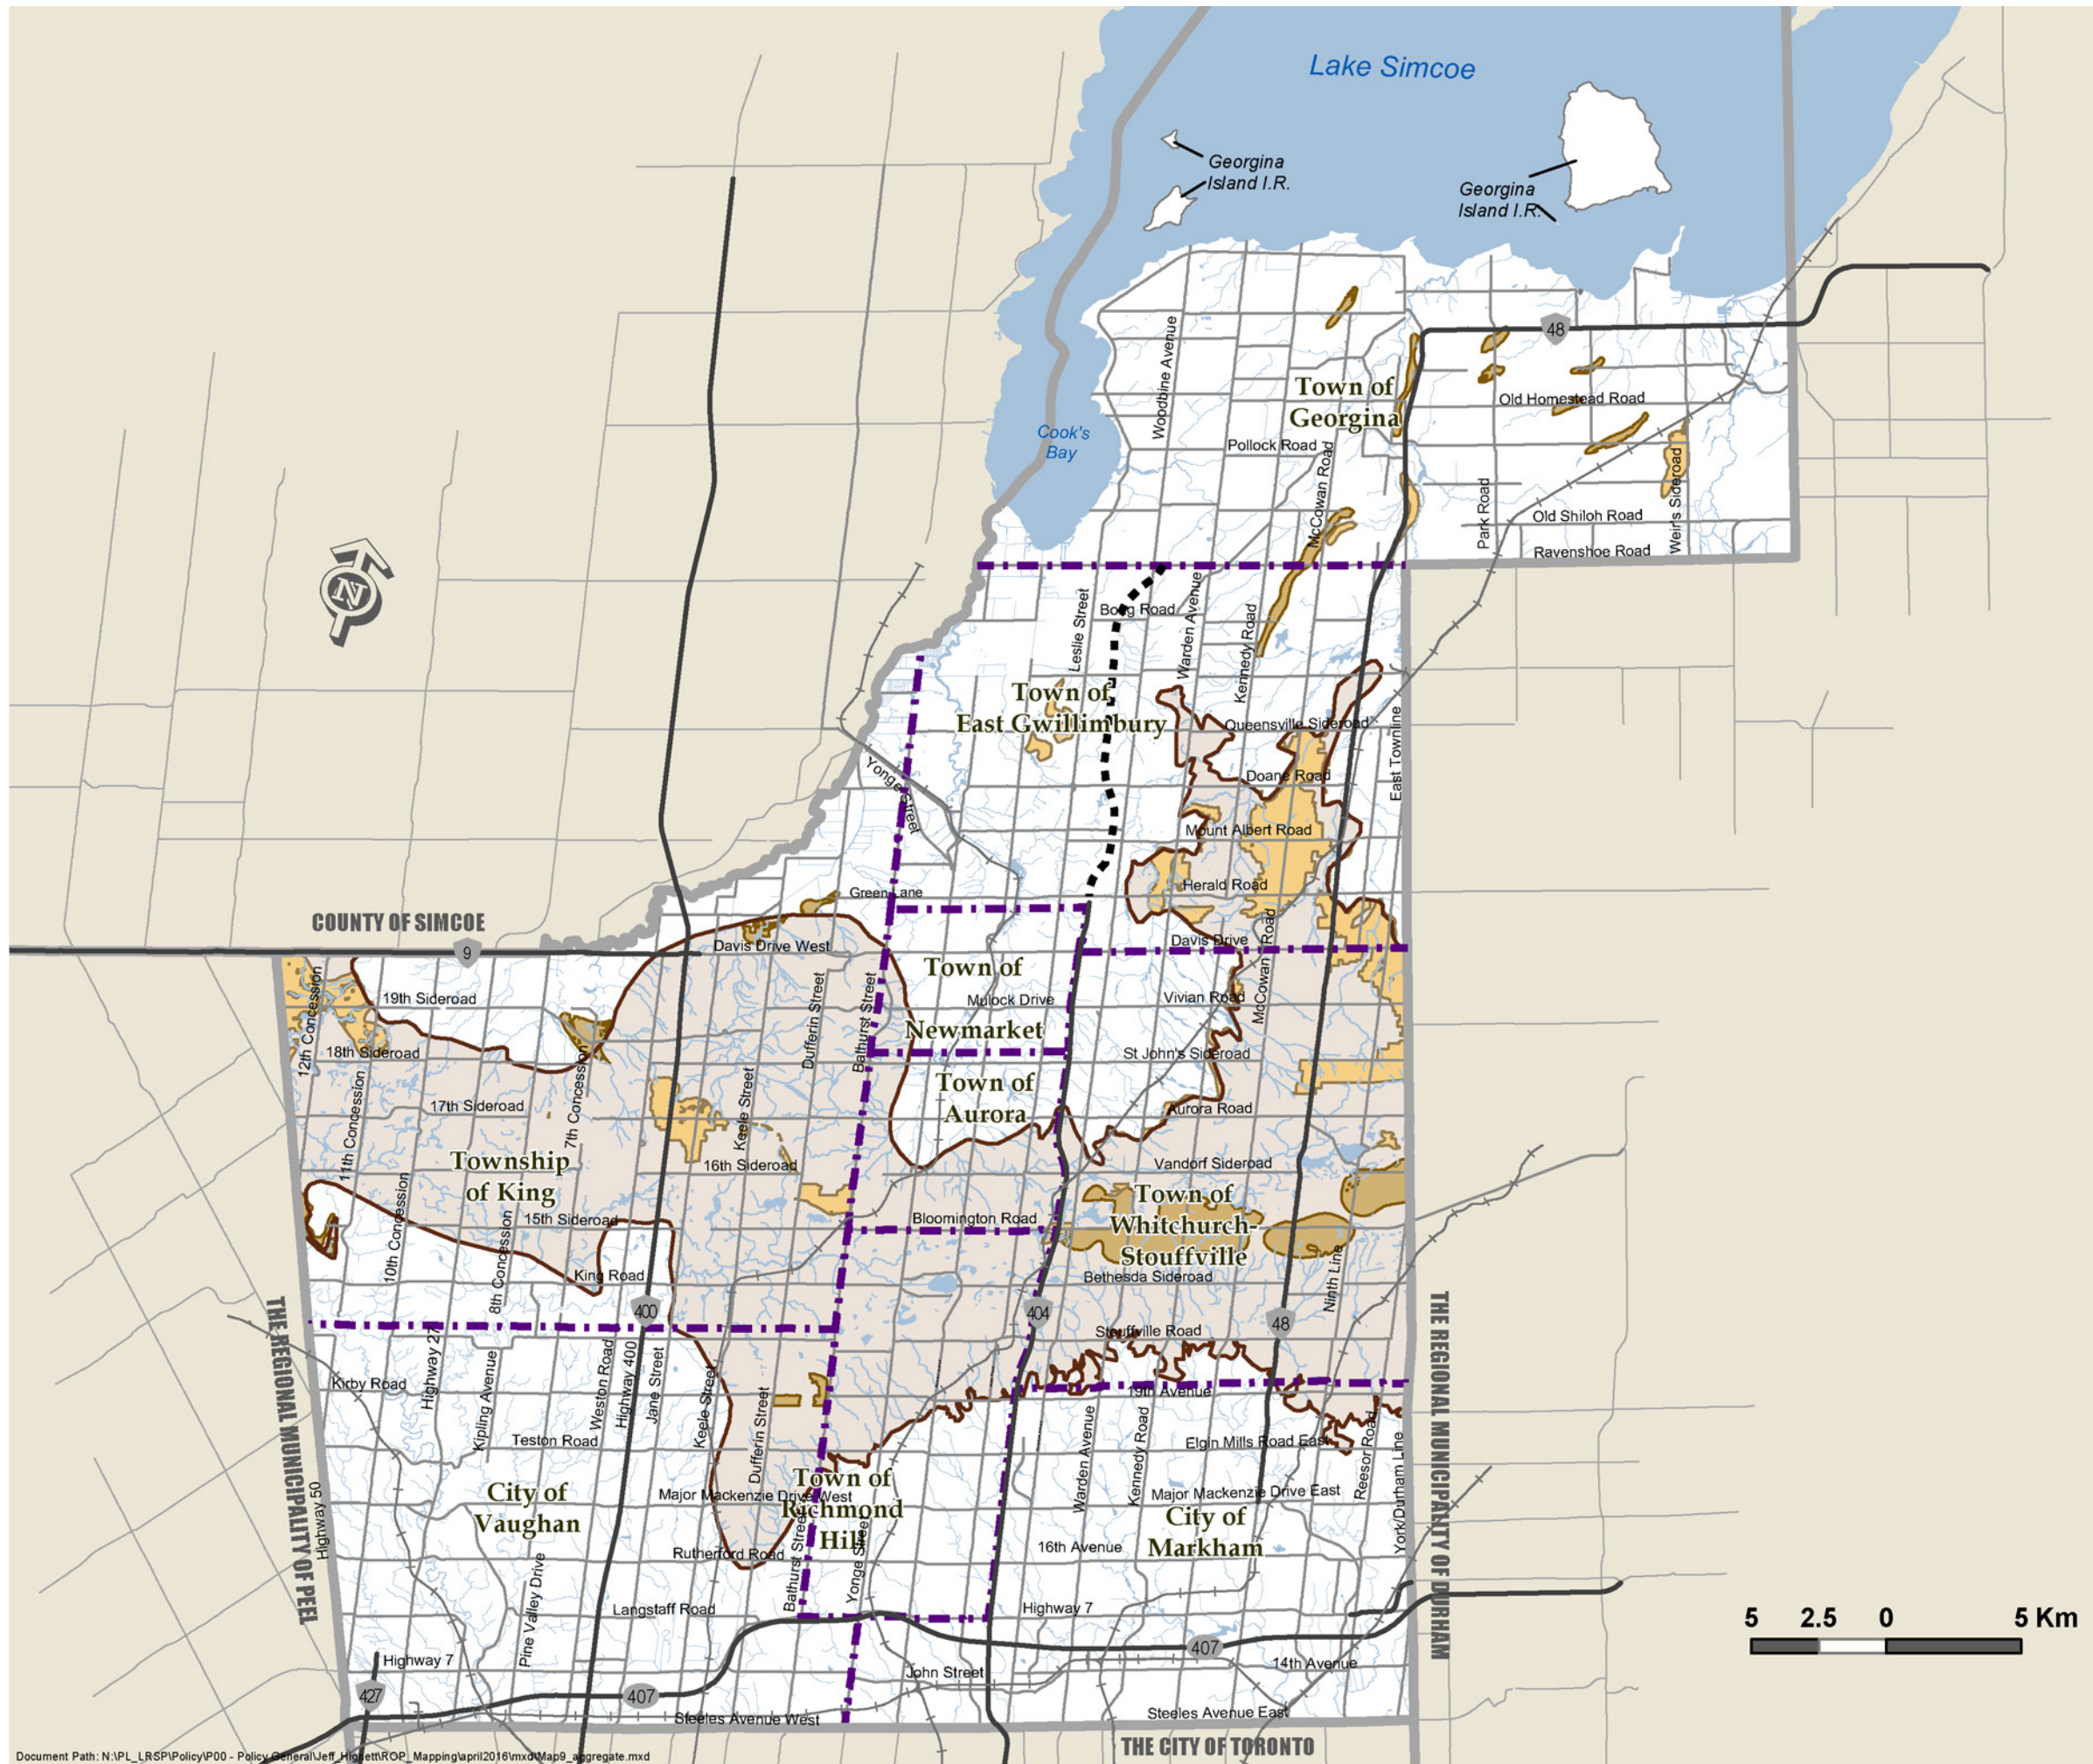

# MAP 9

## MINERAL AGGREGATE RESOURCES

- Primary Mineral Aggregate Resource Area
- Secondary Mineral Aggregate Resource Area

- Oak Ridges Moraine Conservation Plan**
- Oak Ridges Moraine Boundary
  - Oak Ridges Moraine Plan Area

- Provincial Highways**
- Existing

- Controlled Access Highway**
- Under Construction

- Municipal Boundary
- Regional Boundary

Produced by: Geographic Information Services Branch  
 Office of the Chief Administrative Officer  
 © Copyright, The Regional Municipality of York, October 2014  
 © Copyright, The Regional Municipalities of Durham and Peel, County of Simcoe, City of Toronto  
 © Queen's Printer for Ontario 2003-2010. Includes Greenbelt and Oak Ridges Moraine Boundaries and Water Features