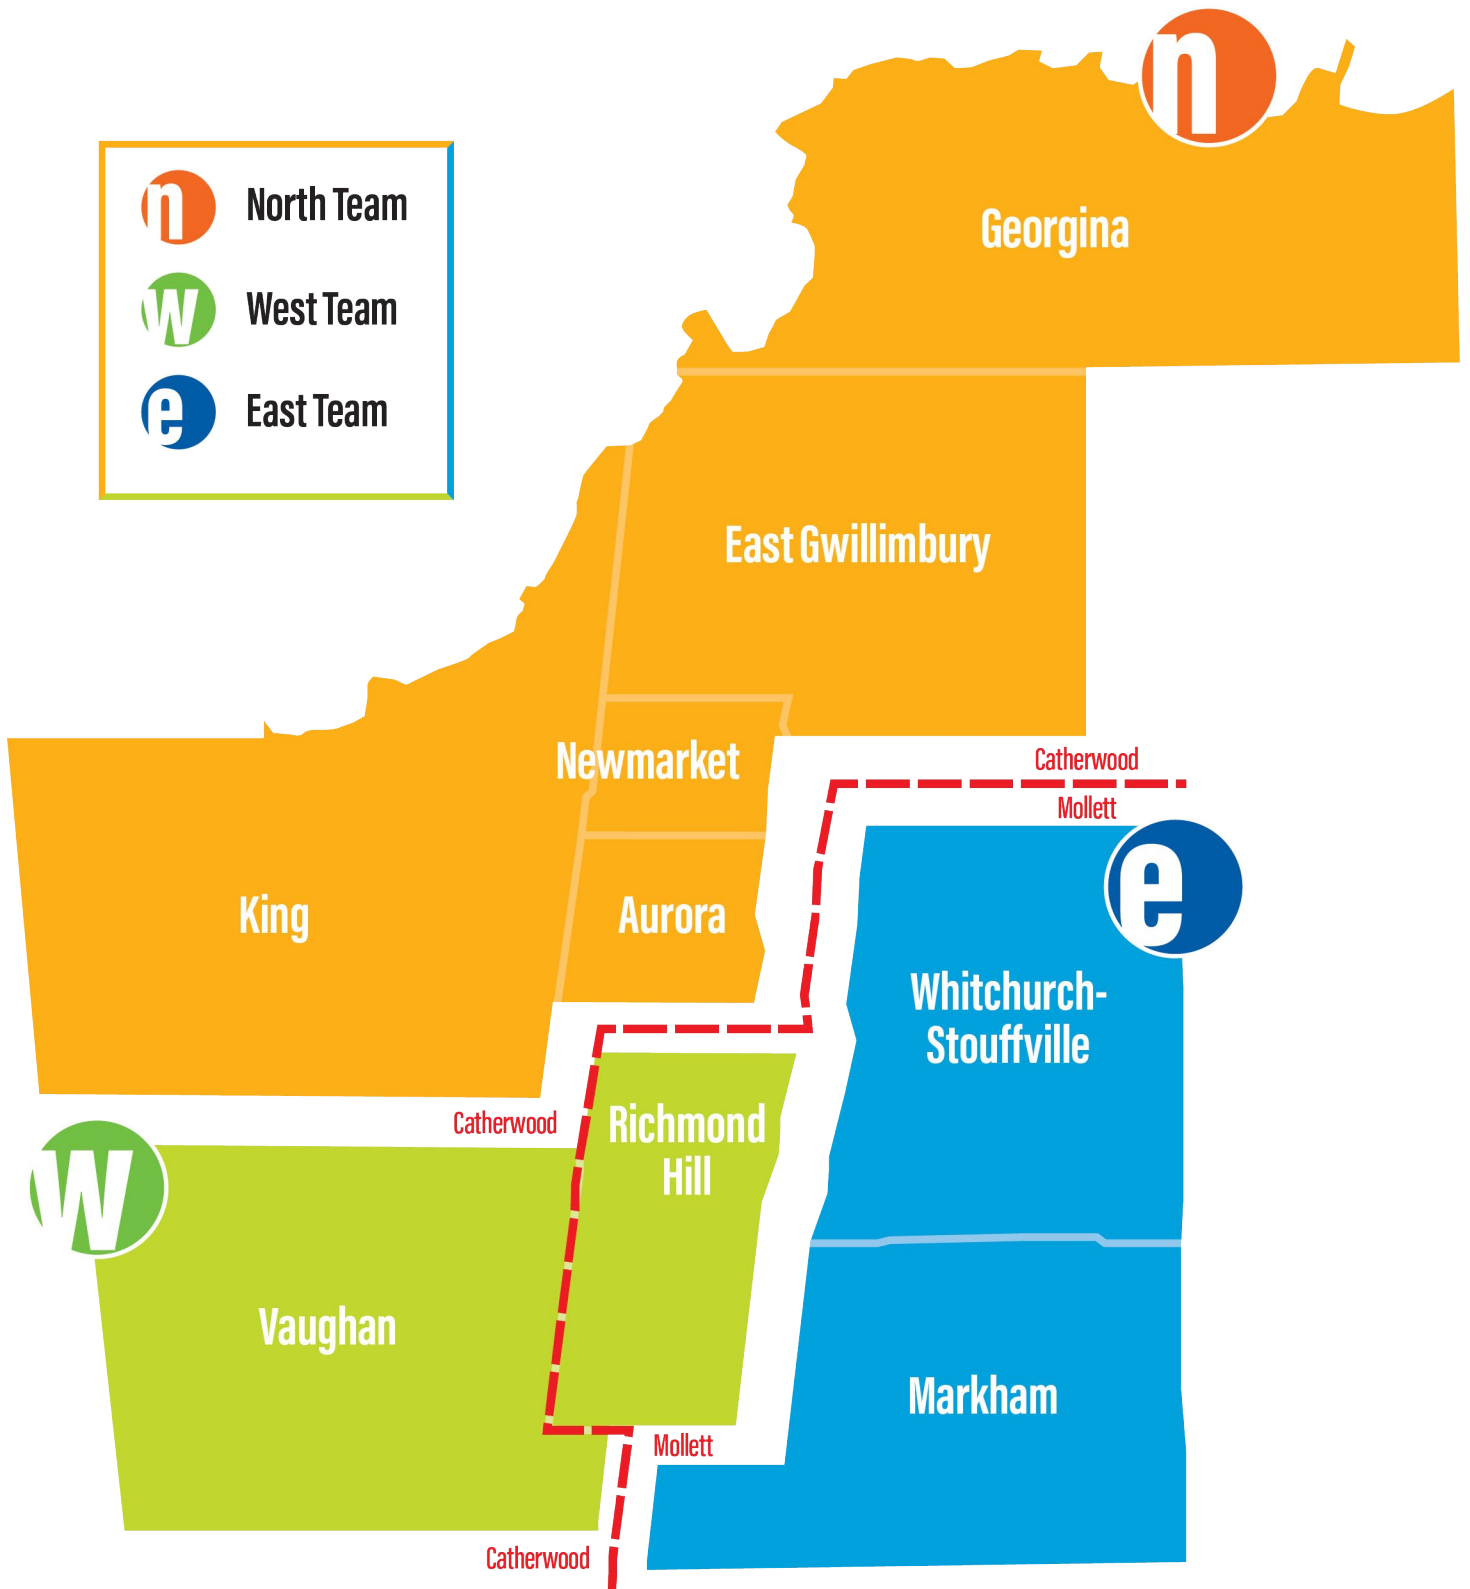

YORK REGION COMMUNITY PLANNING and DEVELOPMENT SERVICES TEAMS

YORK REGION COMMUNITY PLANNING and DEVELOPMENT SERVICES

17250 Yonge Street, 4th Floor, Newmarket, ON L3Y 6Z1

Email: developmentsservices@york.ca

Phone: 1-877-464-9675 | Extension 71550