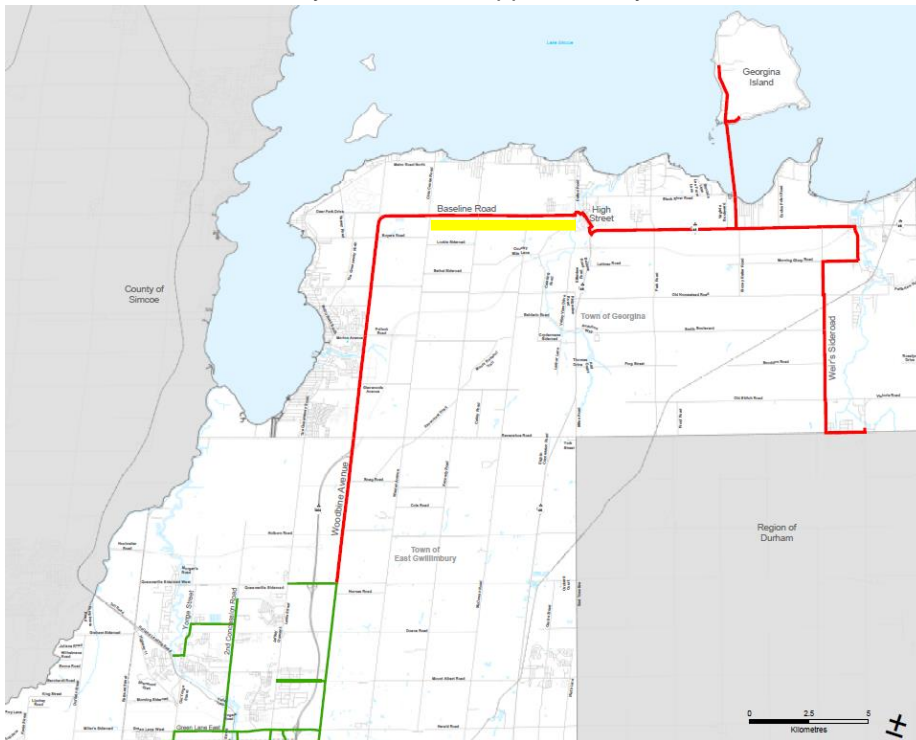

## Construction of dark fibre along Baseline Road

York Region through YorkNet, continues to enhance and expand dark fibre in underserved areas of the Region. As part of the [Connect to Innovate Program \(CTI\)](#), YorkNet is currently expanding the dark fibre network to improve connectivity for underserved communities, primarily the Chippewas of Georgina Island First Nations and the community of Udora. Once the CTI section of the network is complete in 2021, YorkNet will make fibre connectivity available to internet carriers, who can in turn offer internet services to residents and businesses.

As part of this expansion, construction of dark fibre conduit is scheduled to take place along Baseline Road from Dalton Road West to Civic Road. Please see further details below:

### What you need to know:

Installation dates\*: Monday, June 22 for approximately six weeks

- Construction crews will be directional drilling and installing dark fibre along York Region property on Baseline Road in the Town of Georgina
- All work will take place on the north side of Baseline Road with construction vehicles working along the shoulder of the road
- No lane closures are expected as a result of this work
- Access to driveways will be maintained and roads in the area will remain open with no disruption
- There will be construction-related noise from equipment and trucks
- Some weekend work may be required

The map above shows the CTI route. The route was developed and finalized in accordance with the CTI program criteria set out by the federal government.

**\*Please note:** Some work may be rescheduled or extended due to weather.