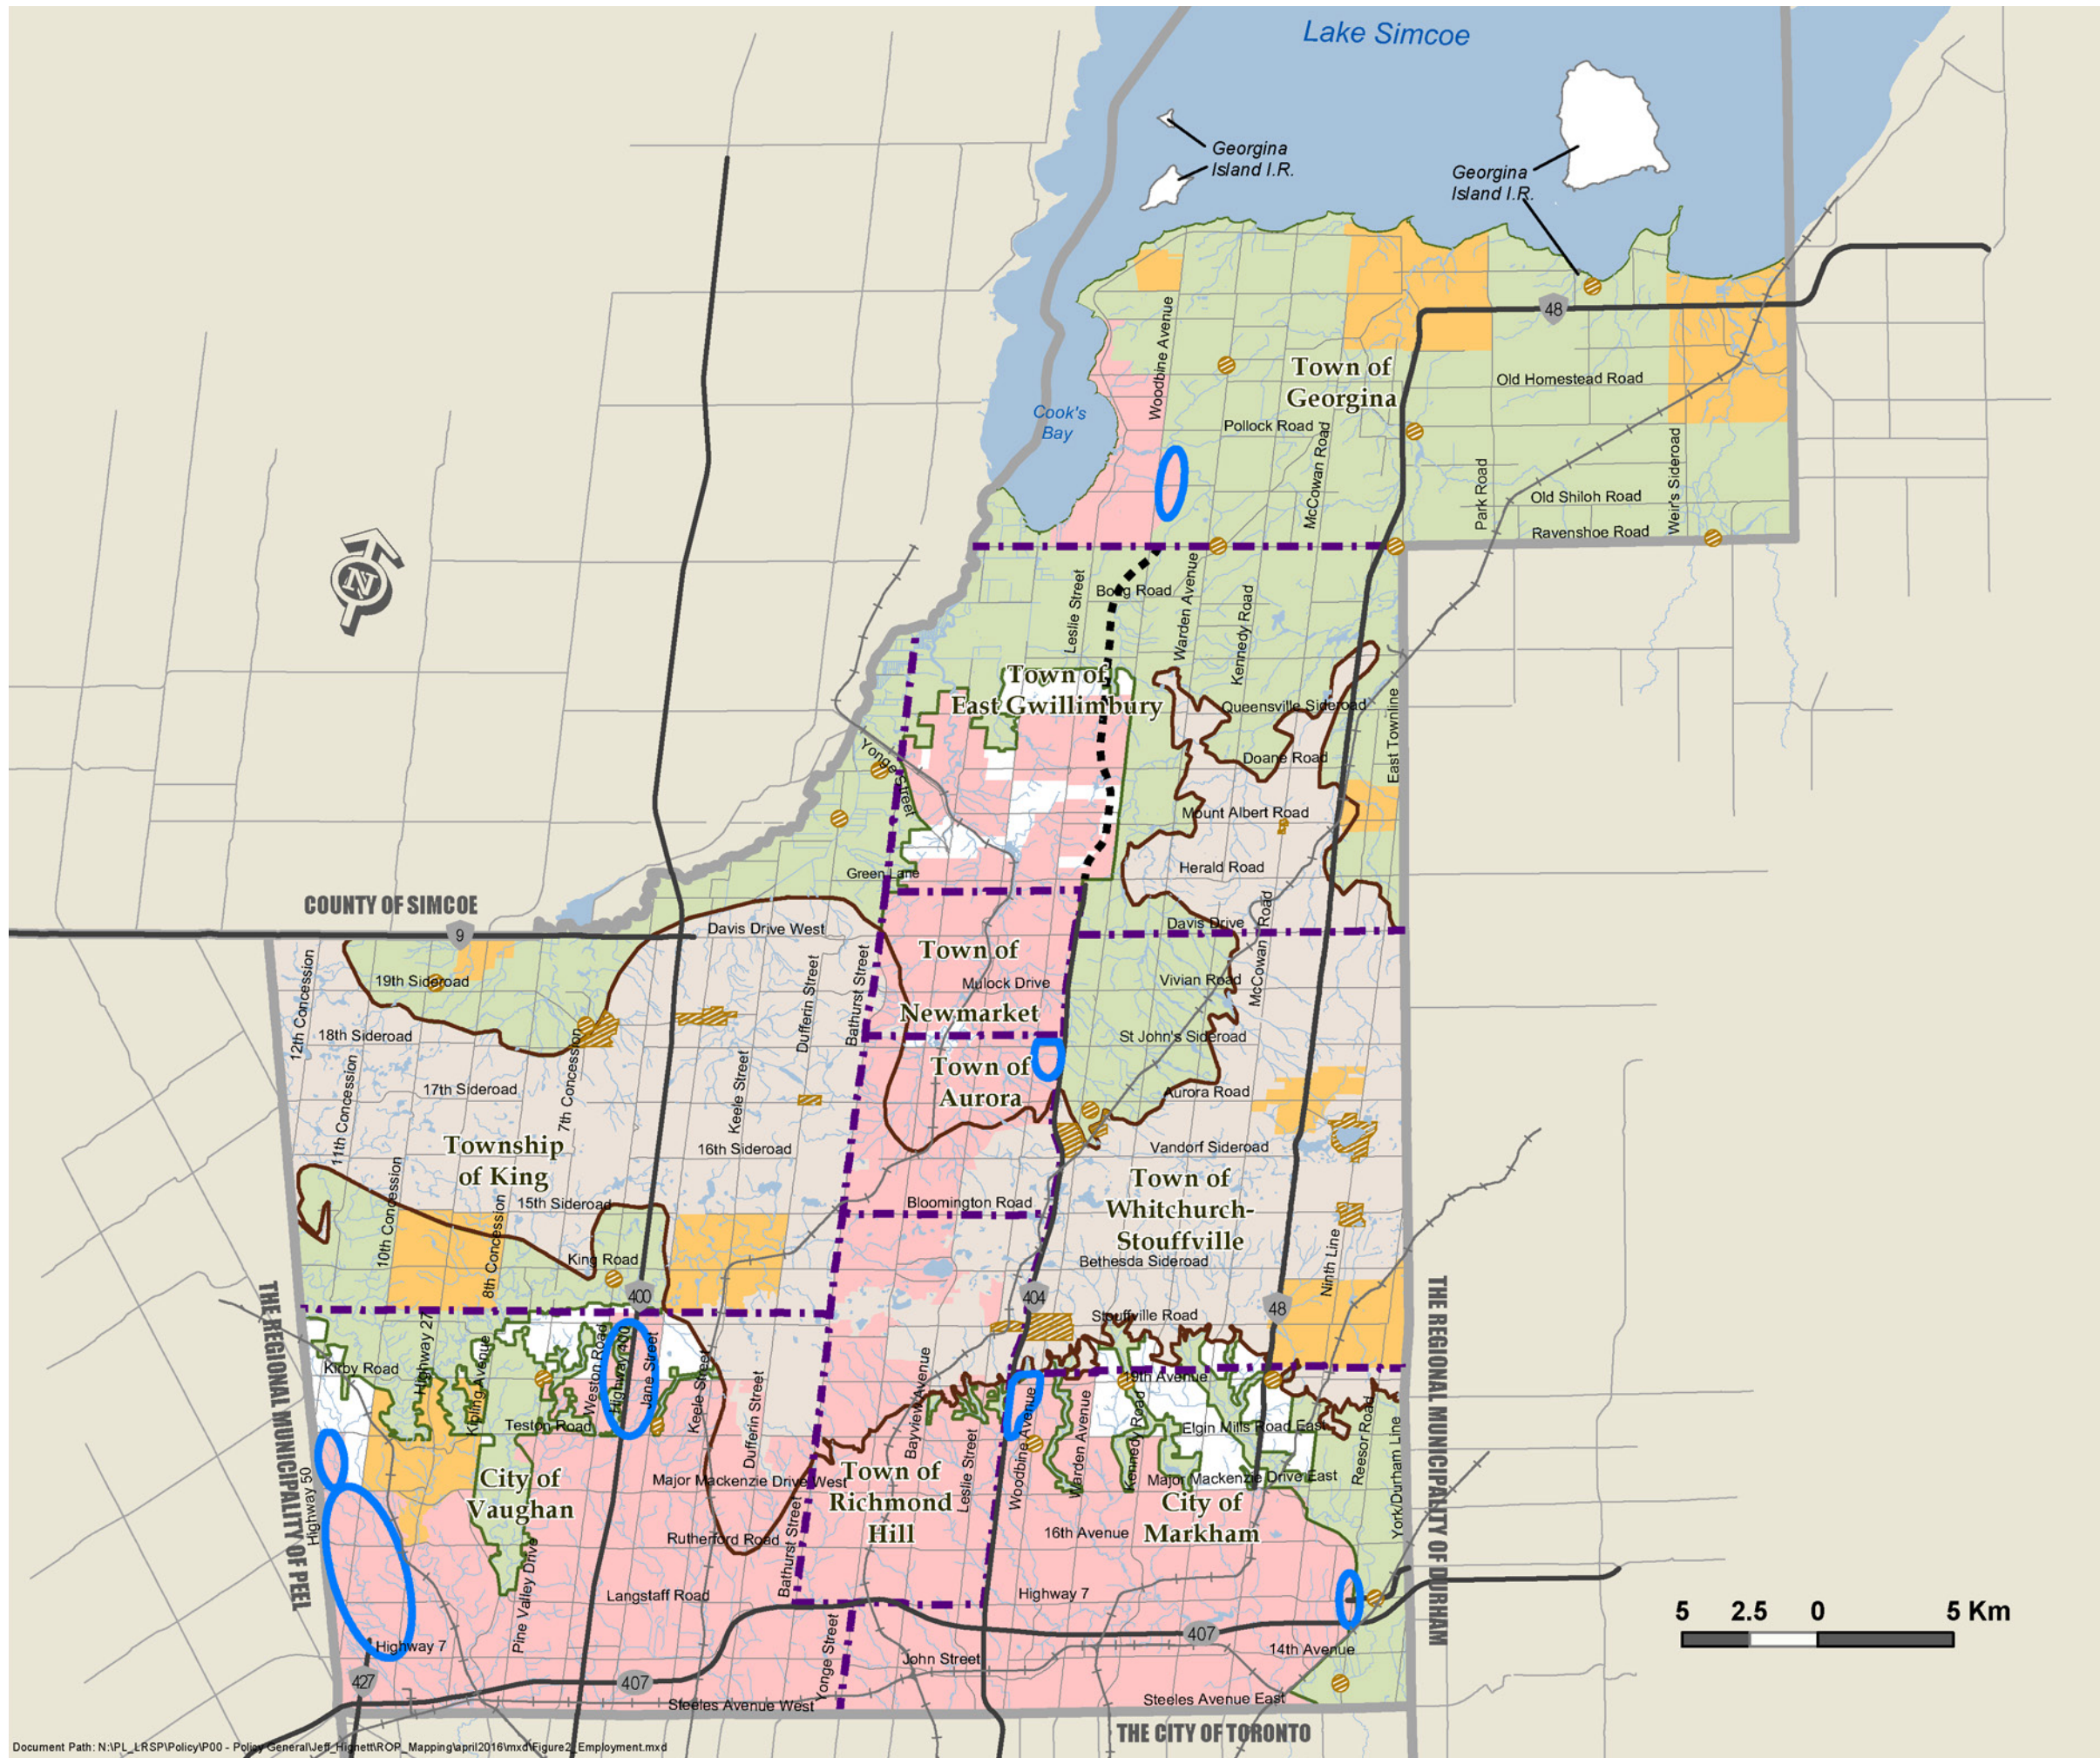

# Figure 2

## YORK REGION STRATEGIC EMPLOYMENT LANDS

-  Strategic Employment Lands - Conceptual
-  Urban Area
-  Towns and Villages
-  Hamlet
- Oak Ridges Moraine Conservation Plan**
  -  Oak Ridges Moraine Boundary
  -  Oak Ridges Moraine Plan Area
- Greenbelt Plan**
  -  Greenbelt Plan Area Boundary
  -  Greenbelt Protected Countryside/Hamlet
- Provincial Highways**
  -  Existing
  -  Under Construction
- Controlled Access Highway**
  -  Under Construction
-  Municipal Boundary
-  Regional Boundary

Produced by: Geographic Information Services Branch  
 Office of the Chief Administrative Officer  
 © Copyright, The Regional Municipality of York, April 2016  
 © Copyright, The Regional Municipalities of Durham and Peel, County of Simcoe, City of Toronto  
 © Queen's Printer for Ontario 2003-2013. Includes Greenbelt and Oak Ridges Moraine Boundaries and Water Features