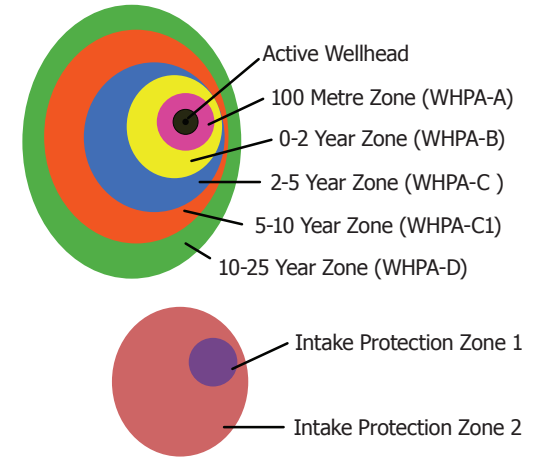

MAP 6

WELLHEAD PROTECTION AREAS and INTAKE PROTECTION ZONES

- Urban Area
- Towns and Villages
- Hamlet
- Municipal Boundary
- Oak Ridges Moraine Conservation Plan**
 - Oak Ridges Moraine Boundary
 - Oak Ridges Moraine Plan Area
- Greenbelt Plan**
 - Greenbelt Plan Area Boundary
 - Greenbelt Protected Countryside/Hamlet
 - Area Subject to the Lake Simcoe Protection Plan
- Provincial Highways**
 - Existing
 - Under Construction