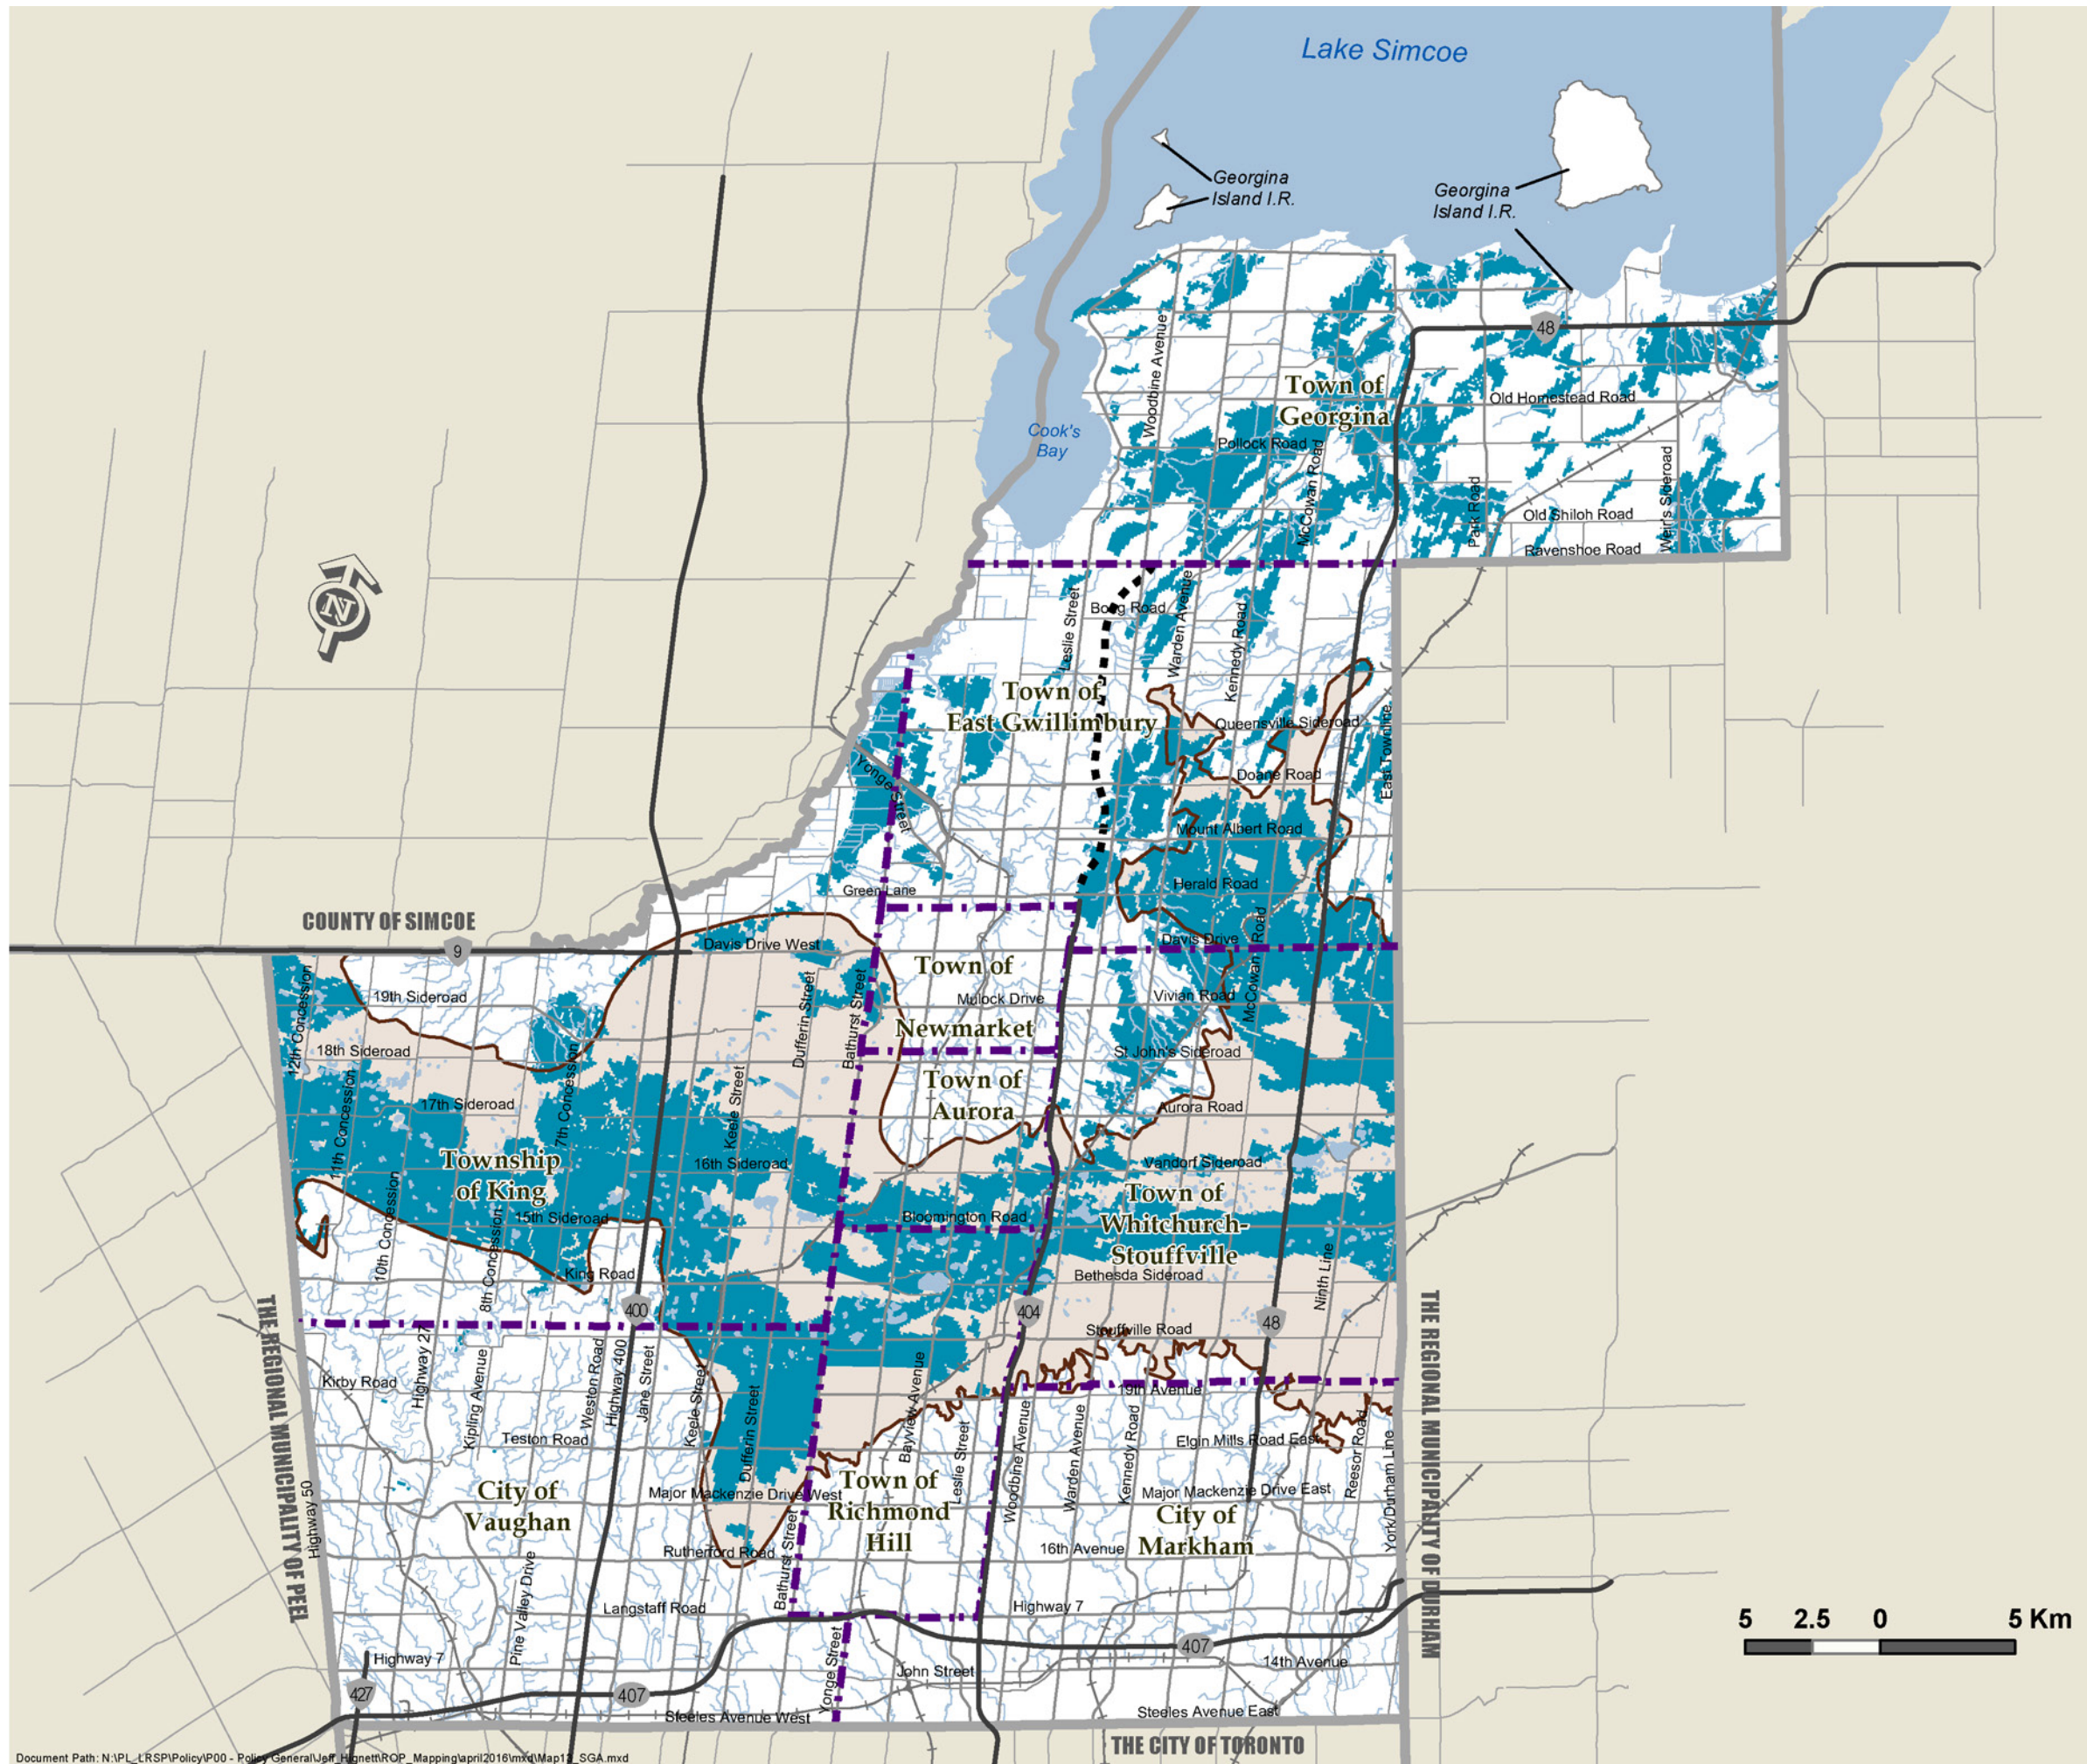

# MAP 13

## SIGNIFICANT GROUNDWATER RECHARGE AREAS

- Significant Groundwater Recharge Area
- Oak Ridges Moraine Conservation Plan**
  - Oak Ridges Moraine Boundary
  - Oak Ridges Moraine Plan Area
- Provincial Highways**
  - Existing
  - Under Construction
- Municipal Boundary

Produced by: Geographic Information Services Branch  
 Office of the Chief Administrative Officer  
 © Copyright, The Regional Municipality of York, October 2014  
 © Copyright, The Regional Municipalities of Durham and Peel, County of Simcoe, City of Toronto  
 © Queen's Printer for Ontario 2003-2010. Includes Greenbelt and Oak Ridges Moraine Boundaries and Water Features