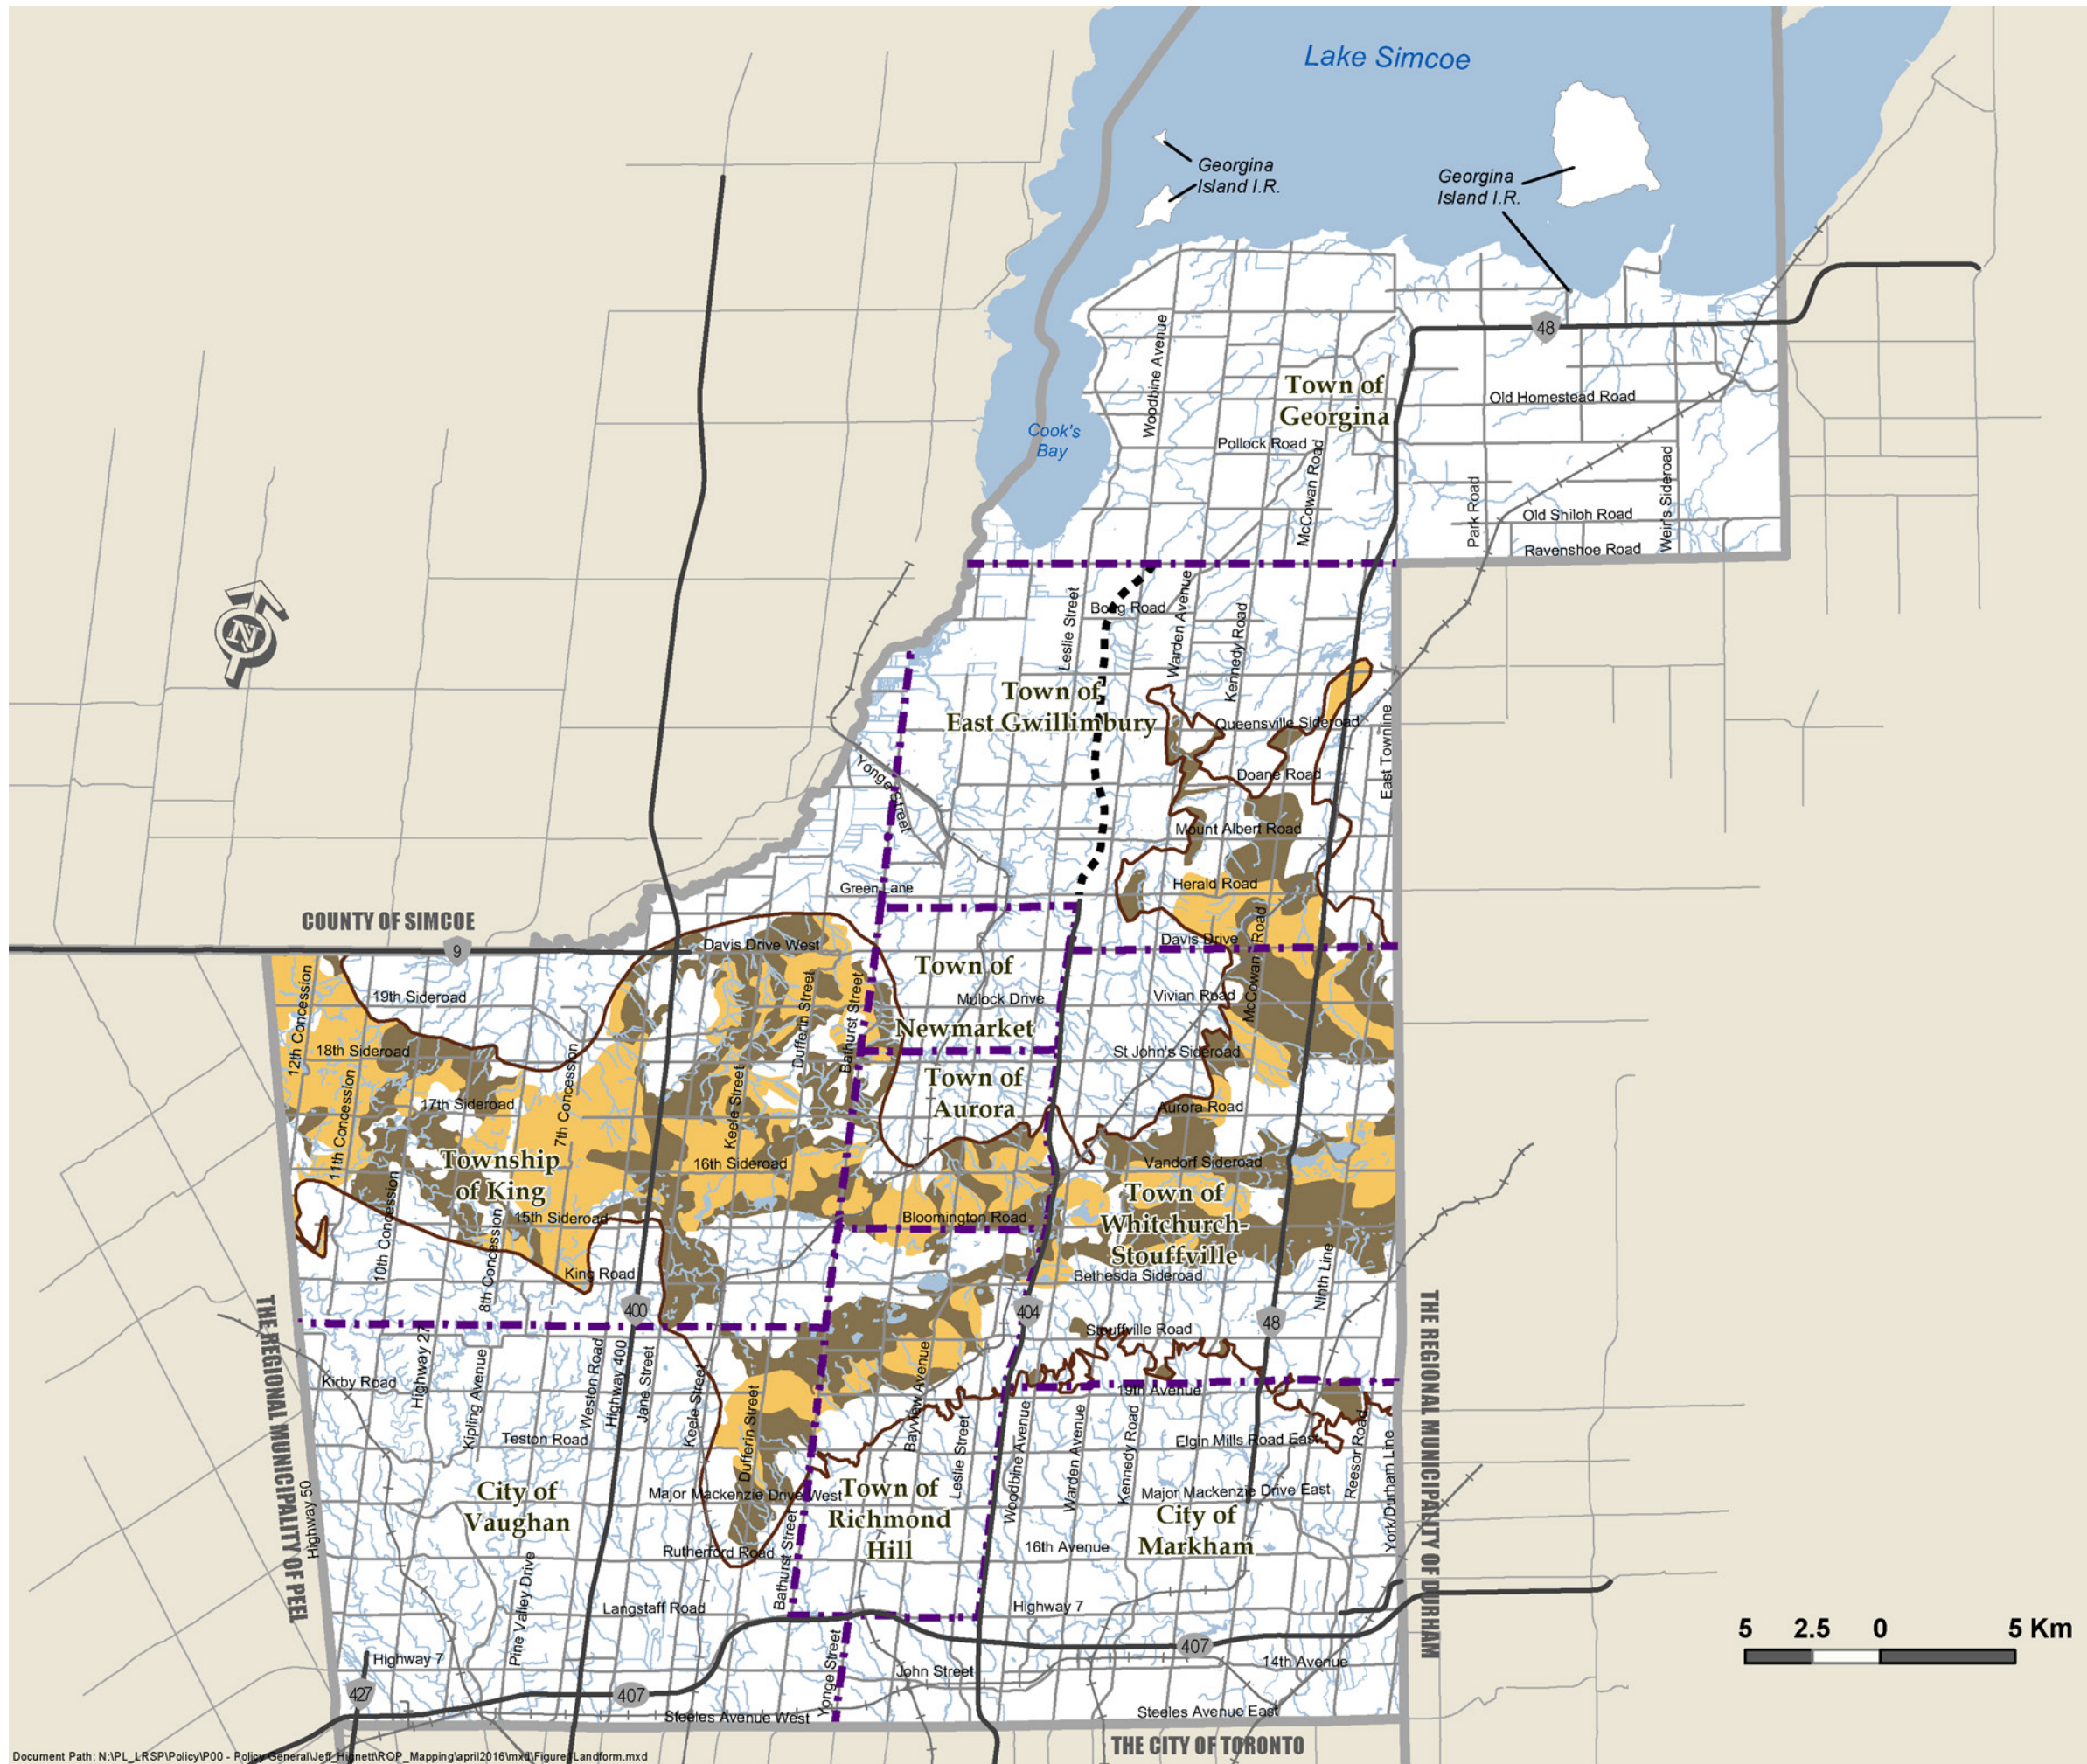

Figure 1

OAK RIDGES MORaine LANDFORM CONSERVATION AREAS

Oak Ridges Moraine Conservation Plan

- Landform Conservation Area Category 1
- Landform Conservation Area Category 2
- Oak Ridges Moraine Boundary

Provincial Highways

- Existing

Controlled Access Highway

- Under Construction

- Municipal Boundary

Produced by: Geographic Information Services Branch
 Office of the Chief Administrative Officer
 © Copyright, The Regional Municipality of York, October 2014
 © Copyright, The Regional Municipalities of Durham and Peel, County of Simcoe, City of Toronto
 © Queen's Printer for Ontario 2003-2010. Includes Greenbelt and Oak Ridges Moraine Boundaries and Water Features