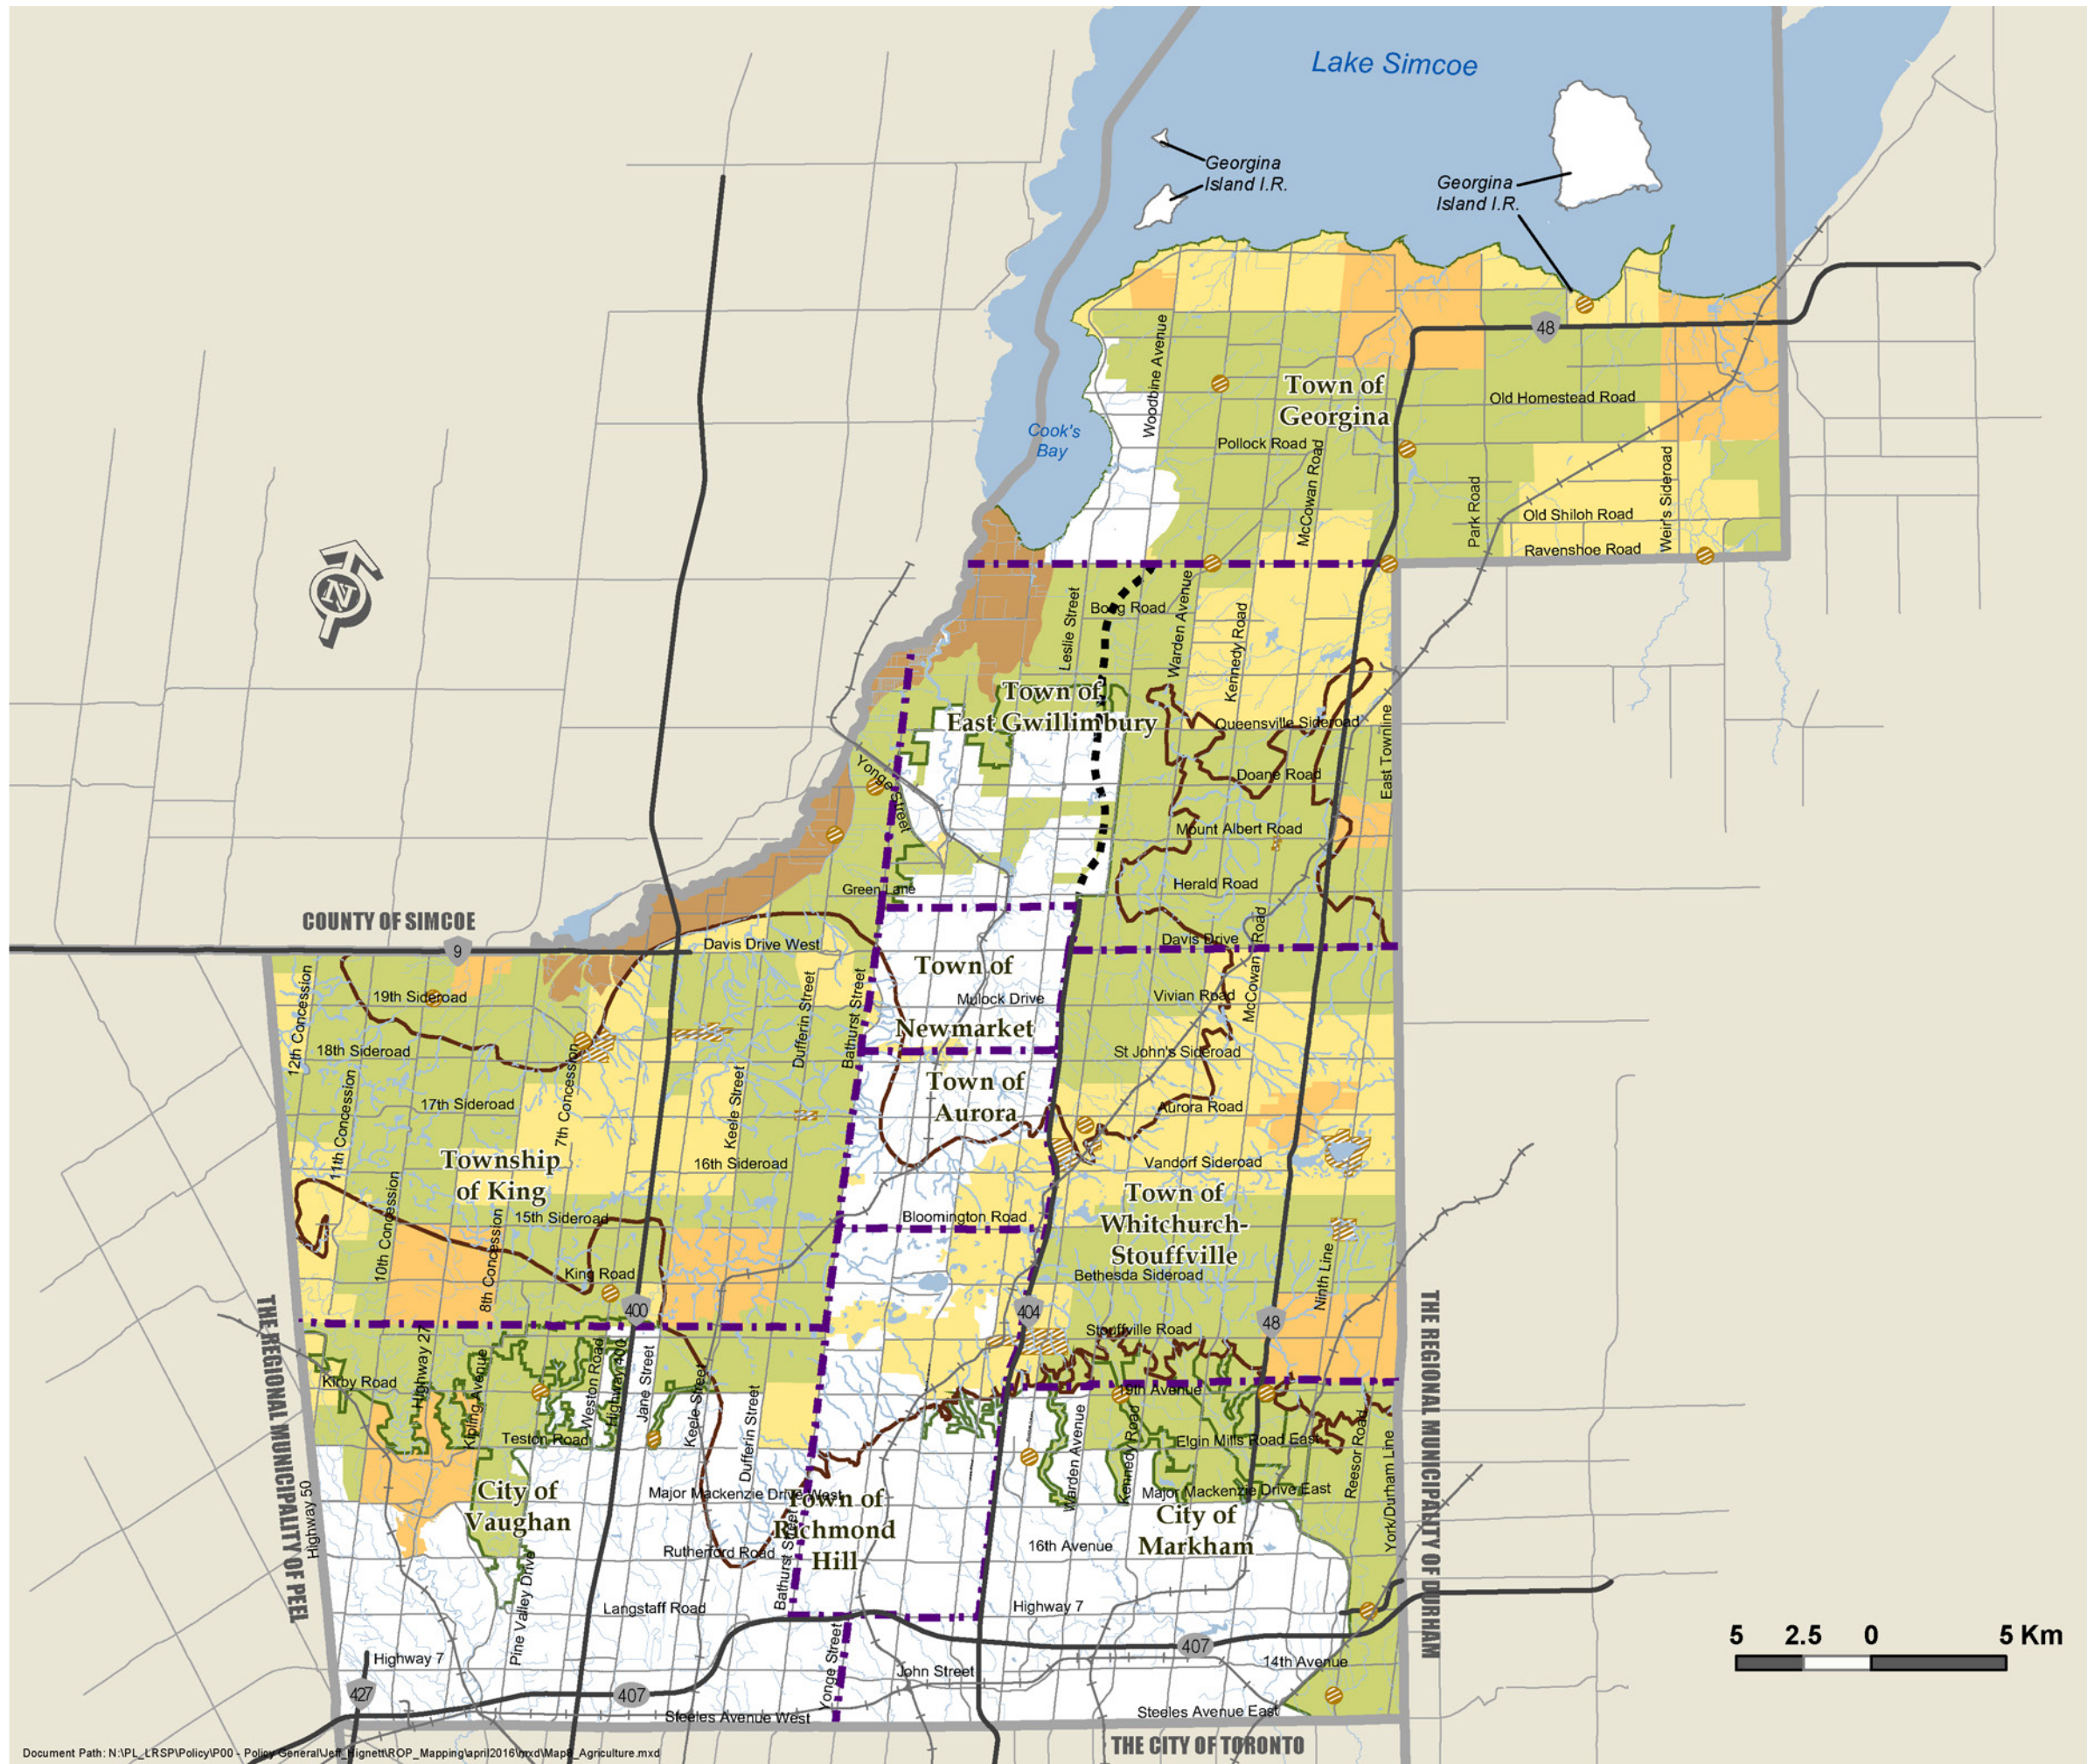

MAP 8

AGRICULTURAL and RURAL AREA

- Rural Area
- Agricultural Area
- Holland Marsh Specialty Crop Area
- Towns and Villages
- Hamlet
- Oak Ridges Moraine Boundary
- Greenbelt Plan Area Boundary
- Provincial Highways**
- Existing
- Under Construction
- Municipal Boundary
- Regional Boundary

Produced by: Geographic Information Services Branch
 Office of the Chief Administrative Officer
 © Copyright, The Regional Municipality of York, April 2016
 © Copyright, The Regional Municipalities of Durham and Peel, County of Simcoe, City of Toronto
 © Queen's Printer for Ontario 2003-2013. Includes Greenbelt and Oak Ridges Moraine Boundaries and Water Features